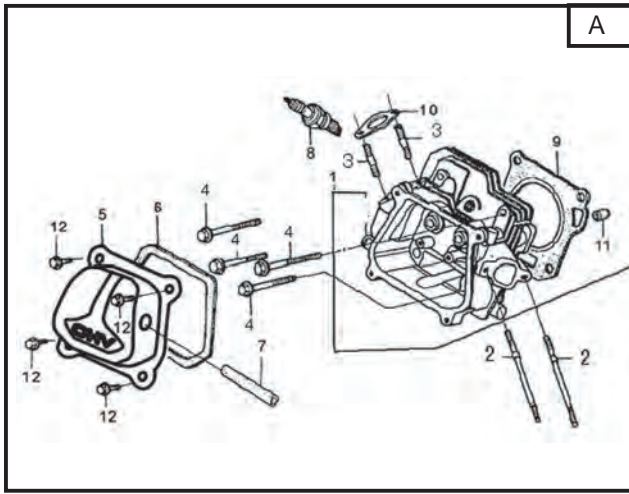

Utgåva Issue		Bildnr Picture No		GGP MOTOR SM 70		GGP ENGINE SM 70		Sida Page	
2010- 14		2772						102	
Pos. Fig.	Antal/Quantity			Art nr Part No	Benämning	Description	Sats Kit	Anmärkning Notes	
	SM70 man	SM70 el							
X 1	1			118550656/0	Motor kpl.....	Engine compl.....		SM70 manual start SM70 el start	
X 1		1		118550657/0	Motor kpl.....	Engine compl.....			
X A01	1	1		118550521/0	Topplöck kpl.....	Cylinder head assy.....		Inkl. pos 2- 4, 11 Inkl. pos 5- 7, 12	
X A02	1	1		118550626/0	Skruvssats- topplock.....	Hardware kit- cyl.head.....			
X A05	1	1		118550627/0	Ventilkåpa kpl.....	Head cover assy.....			
X A06	1	1		118550621/0	Packningssats.....	Engine gasket set.....	S		
X A08	1	1		9400- 0244- 00	Tändstift.....	Spark plug.....			
X A09	1	1		118550621/0	Packningssats.....	Engine gasket set.....	S		
X A10	1	1		118550621/0	Packningssats.....	Engine gasket set.....	S		
X B02	1	1		118550621/0	Packningssats.....	Engine gasket set.....	S		
X B03	1	1		118550621/0	Packningssats.....	Engine gasket set.....	S		
X B04	2	2		118550460/0	Oljeavtappn.plugg.....	Drain plug bolt.....			
X B05	1	1		118550462/0	Kullager.....	Ball bearing.....			
X B06	1	1		118550459/0	Regulatorarm.....	Governor arm shaft.....			
X B13	1	1		118550458/0	Regulatordrev kpl.....	Governor gear assy.....		Inkl. pos 9- 12	
X C04	1	1		118550619/0	Vevhusgavel kpl.....	Case cover assy.....		Inkl. pos 1, 4- 10	
X C05	1	1		118550621/0	Packningssats.....	Engine gasket set.....	S		
X C06	1	1		118550462/0	• Kullager.....	• Ball bearing.....			
X C08	1	1		118550621/0	Packningssats.....	Engine gasket set.....	S		
X C09	2	2		118550620/0	• Plugg kpl.....	• Cap assy.....		Inkl. pos 2- 3	
X D01	1	1		118550615/0	• Kolvringsats.....	• Ring set.....			
X D02	1	1		118550614/0	Kolv kpl.....	Piston assy.....		Inkl. pos 1- 3, 7	
X D04	1	1		118550616/0	Vevstake.....	Connecting rod.....			
X D05	1	1		118550617/0	Vevaxel.....	Crankshaft.....			
X D06	1	1		118550618/0	Kil.....	Key.....			
X E05	1	1		118550622/0	Plåt.....	Plate.....			
X E06	1	1		118550472/0	Insugn.ventil kpl.....	Intake valve assy.....		Inkl. pos 6, 10- 12	
X E07	1	1		118550473/0	Utblåsn.ventil kpl.....	Exhaust valve assy.....		Inkl. pos 7, 10- 13	
X E08	2	2		118550474/0	Stötstång.....	Push rod.....			
X E09	2	2		118550623/0	Ventillyftare.....	Valve lifter.....			
X E14	1	1		118550624/0	Kamaxel.....	Camshaft.....			
X E15	2	2		118550625/0	Vipparm kpl.....	Rocker arm assy.....		Inkl. pos 1- 4	
X E99	1	1		118550521/0	Topplöck kpl.....	Cylinder head assy.....		Inkl. pos 1- 7, 10- 13	
X F01	1	1		118550628/0	• Start kpl.....	• Starter assy.....		Inkl. pos 2- 11	
X F05	2	2		118550629/0	•• Startspärr.....	•• Starter ratchet.....			
X F08	1	1		118550630/0	•• Returfjäder.....	•• Recoil starter spring.....			
X F09	1	1		118550631/0	•• Starthandtag.....	•• Recoil starter knob.....			
X F15	1	1		118550632/0	Fläkthus m start.....	Recoil starter assy.....		Inkl. pos 1, 12- 14	
X G02	1	1		118550637/0	Skyddsplåt kpl.....	Shroud assy.....		Inkl. pos 1- 2	
X H01		1		118550636/0	Fäste- startbox kpl.....	Holder- starting box.....		Inkl. pos 1- 4