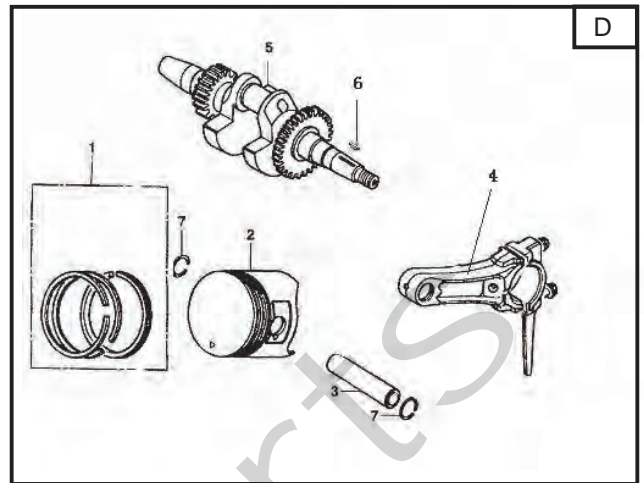

Utgåva Issue		Bildnr Picture No		GGP MOTOR SM 70		GGP ENGINE SM 70		Sida Page	
2010- 14		2772						102	
Pos. Fig.	Antal/Quantity			Art nr Part No	Benämning	Description	Sats Kit	Anmärkning Notes	
	SM70 man	SM70 el							
X 1	1			118550656/0	Motor kpl.....	Engine compl.....		SM70 manual start SM70 el start	
X 1		1		118550657/0	Motor kpl.....	Engine compl.....			
X A01	1	1		118550521/0	Topplöck kpl.....	Cylinder head assy.....		Inkl. pos 2- 4, 11 Inkl. pos 5- 7, 12	
X A02	1	1		118550626/0	Skruvssats- topplock.....	Hardware kit- cyl.head.....			
X A05	1	1		118550627/0	Ventilkåpa kpl.....	Head cover assy.....			
X A06	1	1		118550621/0	Packningssats.....	Engine gasket set.....	S		
X A08	1	1		9400- 0244- 00	Tändstift.....	Spark plug.....			
X A09	1	1		118550621/0	Packningssats.....	Engine gasket set.....	S		
X A10	1	1		118550621/0	Packningssats.....	Engine gasket set.....	S		
X B02	1	1		118550621/0	Packningssats.....	Engine gasket set.....	S		
X B03	1	1		118550621/0	Packningssats.....	Engine gasket set.....	S		
X B04	2	2		118550460/0	Oljeavtappn.plugg.....	Drain plug bolt.....			
X B05	1	1		118550462/0	Kullager.....	Ball bearing.....			
X B06	1	1		118550459/0	Regulatorarm.....	Governor arm shaft.....			
X B13	1	1		118550458/0	Regulatordrev kpl.....	Governor gear assy.....		Inkl. pos 9- 12	
X C04	1	1		118550619/0	Vevhusgavel kpl.....	Case cover assy.....		Inkl. pos 1, 4- 10	
X C05	1	1		118550621/0	Packningssats.....	Engine gasket set.....	S		
X C06	1	1		118550462/0	• Kullager.....	• Ball bearing.....			
X C08	1	1		118550621/0	Packningssats.....	Engine gasket set.....	S		
X C09	2	2		118550620/0	• Plugg kpl.....	• Cap assy.....		Inkl. pos 2- 3	
X D01	1	1		118550615/0	• Kolvringsats.....	• Ring set.....			
X D02	1	1		118550614/0	Kolv kpl.....	Piston assy.....		Inkl. pos 1- 3, 7	
X D04	1	1		118550616/0	Vevstake.....	Connecting rod.....			
X D05	1	1		118550617/0	Vevaxel.....	Crankshaft.....			
X D06	1	1		118550618/0	Kil.....	Key.....			
X E05	1	1		118550622/0	Plåt.....	Plate.....			
X E06	1	1		118550472/0	Insugn.ventil kpl.....	Intake valve assy.....		Inkl. pos 6, 10- 12	
X E07	1	1		118550473/0	Utblåsn.ventil kpl.....	Exhaust valve assy.....		Inkl. pos 7, 10- 13	
X E08	2	2		118550474/0	Stötstång.....	Push rod.....			
X E09	2	2		118550623/0	Ventillyftare.....	Valve lifter.....			
X E14	1	1		118550624/0	Kamaxel.....	Camshaft.....			
X E15	2	2		118550625/0	Vipparm kpl.....	Rocker arm assy.....		Inkl. pos 1- 4	
X E99	1	1		118550521/0	Topplöck kpl.....	Cylinder head assy.....		Inkl. pos 1- 7, 10- 13	
X F01	1	1		118550628/0	• Start kpl.....	• Starter assy.....		Inkl. pos 2- 11	
X F05	2	2		118550629/0	•• Startspärr.....	•• Starter ratchet.....			
X F08	1	1		118550630/0	•• Returfjäder.....	•• Recoil starter spring.....			
X F09	1	1		118550631/0	•• Starthandtag.....	•• Recoil starter knob.....			
X F15	1	1		118550632/0	Fläkthus m start.....	Recoil starter assy.....		Inkl. pos 1, 12- 14	
X G02	1	1		118550637/0	Skyddsplåt kpl.....	Shroud assy.....		Inkl. pos 1- 2	
X H01		1		118550636/0	Fäste- startbox kpl.....	Holder- starting box.....		Inkl. pos 1- 4