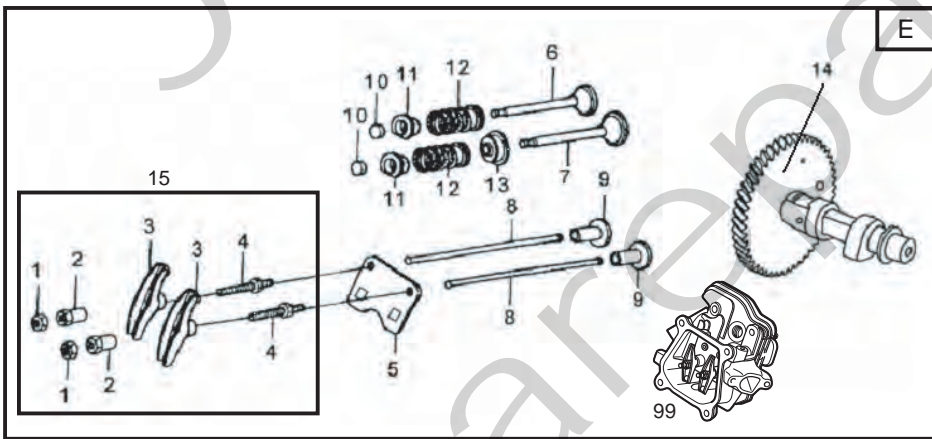

Utgåva Issue		Bildnr Picture No		GGP MOTOR SM 70		GGP ENGINE SM 70		Sida Page	
2010- 14		2772						102	
Pos. Fig.	Antal/Quantity			Art nr Part No	Benämning	Description	Sats Kit	Anmärkning Notes	
	SM70 man	SM70 el							
X 1	1			118550656/0	Motor kpl.....	Engine compl.....		SM70 manual start SM70 el start	
X 1		1		118550657/0	Motor kpl.....	Engine compl.....			
X A01	1	1		118550521/0	Topplöck kpl.....	Cylinder head assy.....		Inkl. pos 2- 4, 11 Inkl. pos 5- 7, 12	
X A02	1	1		118550626/0	Skruvssats- topplock.....	Hardware kit- cyl.head.....			
X A05	1	1		118550627/0	Ventilkåpa kpl.....	Head cover assy.....			
X A06	1	1		118550621/0	Packningssats.....	Engine gasket set.....	S		
X A08	1	1		9400- 0244- 00	Tändstift.....	Spark plug.....			
X A09	1	1		118550621/0	Packningssats.....	Engine gasket set.....	S		
X A10	1	1		118550621/0	Packningssats.....	Engine gasket set.....	S		
X B02	1	1		118550621/0	Packningssats.....	Engine gasket set.....	S		
X B03	1	1		118550621/0	Packningssats.....	Engine gasket set.....	S		
X B04	2	2		118550460/0	Oljeavtappn.plugg.....	Drain plug bolt.....			
X B05	1	1		118550462/0	Kullager.....	Ball bearing.....			
X B06	1	1		118550459/0	Regulatorarm.....	Governor arm shaft.....			
X B13	1	1		118550458/0	Regulatordrev kpl.....	Governor gear assy.....		Inkl. pos 9- 12	
X C04	1	1		118550619/0	Vevhusgavel kpl.....	Case cover assy.....		Inkl. pos 1, 4- 10	
X C05	1	1		118550621/0	Packningssats.....	Engine gasket set.....	S		
X C06	1	1		118550462/0	• Kullager.....	• Ball bearing.....			
X C08	1	1		118550621/0	Packningssats.....	Engine gasket set.....	S		
X C09	2	2		118550620/0	• Plugg kpl.....	• Cap assy.....		Inkl. pos 2- 3	
X D01	1	1		118550615/0	• Kolvringsats.....	• Ring set.....			
X D02	1	1		118550614/0	Kolv kpl.....	Piston assy.....		Inkl. pos 1- 3, 7	
X D04	1	1		118550616/0	Vevstake.....	Connecting rod.....			
X D05	1	1		118550617/0	Vevaxel.....	Crankshaft.....			
X D06	1	1		118550618/0	Kil.....	Key.....			
X E05	1	1		118550622/0	Plåt.....	Plate.....			
X E06	1	1		118550472/0	Insugn.ventil kpl.....	Intake valve assy.....		Inkl. pos 6, 10- 12	
X E07	1	1		118550473/0	Utblåsn.ventil kpl.....	Exhaust valve assy.....		Inkl. pos 7, 10- 13	
X E08	2	2		118550474/0	Stötstång.....	Push rod.....			
X E09	2	2		118550623/0	Ventillyftare.....	Valve lifter.....			
X E14	1	1		118550624/0	Kamaxel.....	Camshaft.....			
X E15	2	2		118550625/0	Vipparm kpl.....	Rocker arm assy.....		Inkl. pos 1- 4	
X E99	1	1		118550521/0	Topplöck kpl.....	Cylinder head assy.....		Inkl. pos 1- 7, 10- 13	
X F01	1	1		118550628/0	• Start kpl.....	• Starter assy.....		Inkl. pos 2- 11	
X F05	2	2		118550629/0	•• Startspärr.....	•• Starter ratchet.....			
X F08	1	1		118550630/0	•• Returfjäder.....	•• Recoil starter spring.....			
X F09	1	1		118550631/0	•• Starthandtag.....	•• Recoil starter knob.....			
X F15	1	1		118550632/0	Fläkthus m start.....	Recoil starter assy.....		Inkl. pos 1, 12- 14	
X G02	1	1		118550637/0	Skyddsplåt kpl.....	Shroud assy.....		Inkl. pos 1- 2	
X H01		1		118550636/0	Fäste- startbox kpl.....	Holder- starting box.....		Inkl. pos 1- 4