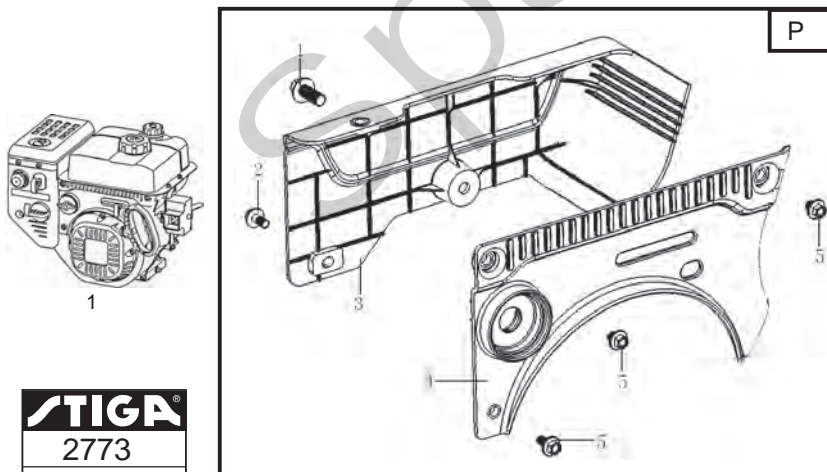

Utgåva Issue		Bildnr Picture No		GGP MOTOR SM 70		GGP ENGINE SM 70		Sida Page	
2010-14		2773						104	
Pos. Fig.	Antal/Quantity			Art nr Part No	Benämning	Description	Sats Kit	Anmärkning Notes	
	SM70 man	SM70 el							
X 1	1			118550656/0	Motor kpl.....	Engine compl.....		SM 70 manual start	
X 1		1		118550657/0	Motor kpl.....	Engine compl.....		SM 70 el start	
X I03	1	1		118550633/0	• Tändstiftshatt.....	• Spark plug cap.....			
X I05	1	1		118550634/0	Tändspole kpl.....	Ignition coil assy.....		Inkl. pos 1-4	
X I07	1	1		118550635/0	Kylfläkt kpl.....	Cooling fan assy.....		Inkl. pos 7-9	
X I11	1	1		118550489/0	Svånghjul kpl.....	Flywheel assy.....			
X I12	1	1		118550638/0	Tändningslås.....	Ignition switch.....			
X I13	2	2		118550639/0	Tändningsnyckel.....	Switch key.....			
X J01		1		118550640/0	Startmotor.....	Starter motor.....			
X K01	1	1		118550493/0	Reglagestång.....	Governor rod.....			
X K02	1	1		118550492/0	Fjäder.....	Throttle return sprin.....			
X K03	1	1		118550641/0	Reglage kpl.....	Governor assy.....		Inkl. pos 3-13	
X K08	1	1		118550642/0	• Brytare.....	• Engine stop switch.....			
X L10	1	1		118550643/0	Chokereglage.....	Choke lever.....			
X L12	1	1		118550644/0	Luftrenare kpl.....	Air cleaner assy.....		Inkl. pos 1, 6-9	
X L13	1	1		118550645/0	Choke kpl.....	Choke assy.....		Inkl. pos 2, 4	
X M02	1	1		118550646/0	Ljuddämparskydd.....	Muffler protector.....			
X M08	1	1		118550647/0	Ljuddämpare kpl.....	Muffler assy.....		Inkl. pos 3, 5-7	
X N01	1	1		118550648/0	Bränslekran kpl.....	Fuel switch assy.....		Inkl. pos 1-3, 5-6	
X N07	1	1		118550500/0	Tanknippel.....	Fuel tank joint.....			
X N08	1	1		118550649/0	Bränsletank kpl.....	Fuel tank assy.....		Inkl. 8-12, 19-20, 22	
X N13	1	1		118550650/0	Tanklock.....	Fuel filler cap.....			
X N18	1	1		118550652/0	Oljesticka kpl.....	Oil cap assy.....		Inkl. pos 16-17	
X N21	1	1		118550651/0	Bränslefilter.....	Fuel filter.....			
X O01	1	1		118550653/0	Förgasare kpl.....	Carburettor assy.....			
X O02	1	1		118550482/0	Förgasardistans.....	Spacer.....			
X O03	1	1		118550654/0	Primerpump kpl.....	Air pump assy.....		Inkl. pos 3-5	
X O06	1	1		118550621/0	Packningssats.....	Engine gasket set.....	S		
X O07	1	1		118550484/0	Isolering- förgasare.....	Carburettor insulator.....			
X O08	1	1		118550621/0	Packningssats.....	Engine gasket set.....	S		
X P03	1	1		118550655/0	Motorkåpa kpl.....	Engine cover kit.....		Inkl. pos 1-5