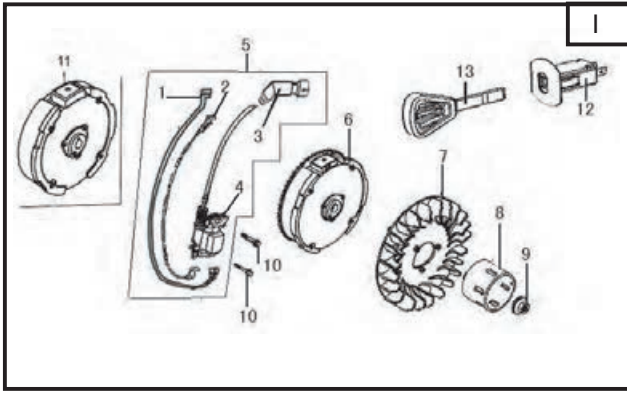

Utgåva Issue		Bildnr Picture No		GGP MOTOR SM 70		GGP ENGINE SM 70		Sida Page	
2010-14		2773						104	
Pos. Fig.	Antal/Quantity			Art nr Part No	Benämning	Description	Sats Kit	Anmärkning Notes	
	SM70 man	SM70 el							
X 1	1			118550656/0	Motor kpl.....	Engine compl.....		SM 70 manual start	
X 1		1		118550657/0	Motor kpl.....	Engine compl.....		SM 70 el start	
X I03	1	1		118550633/0	• Tändstiftshatt.....	• Spark plug cap.....			
X I05	1	1		118550634/0	Tändspole kpl.....	Ignition coil assy.....		Inkl. pos 1-4	
X I07	1	1		118550635/0	Kylfläkt kpl.....	Cooling fan assy.....		Inkl. pos 7-9	
X I11	1	1		118550489/0	Svånghjul kpl.....	Flywheel assy.....			
X I12	1	1		118550638/0	Tändningslås.....	Ignition switch.....			
X I13	2	2		118550639/0	Tändningsnyckel.....	Switch key.....			
X J01		1		118550640/0	Startmotor.....	Starter motor.....			
X K01	1	1		118550493/0	Reglagestång.....	Governor rod.....			
X K02	1	1		118550492/0	Fjäder.....	Throttle return sprin.....			
X K03	1	1		118550641/0	Reglage kpl.....	Governor assy.....		Inkl. pos 3-13	
X K08	1	1		118550642/0	• Brytare.....	• Engine stop switch.....			
X L10	1	1		118550643/0	Chokereglage.....	Choke lever.....			
X L12	1	1		118550644/0	Luftrenare kpl.....	Air cleaner assy.....		Inkl. pos 1, 6-9	
X L13	1	1		118550645/0	Choke kpl.....	Choke assy.....		Inkl. pos 2, 4	
X M02	1	1		118550646/0	Ljuddämparskydd.....	Muffler protector.....			
X M08	1	1		118550647/0	Ljuddämpare kpl.....	Muffler assy.....		Inkl. pos 3, 5-7	
X N01	1	1		118550648/0	Bränslekran kpl.....	Fuel switch assy.....		Inkl. pos 1-3, 5-6	
X N07	1	1		118550500/0	Tanknippel.....	Fuel tank joint.....			
X N08	1	1		118550649/0	Bränsletank kpl.....	Fuel tank assy.....		Inkl. 8-12, 19-20, 22	
X N13	1	1		118550650/0	Tanklock.....	Fuel filler cap.....			
X N18	1	1		118550652/0	Oljesticka kpl.....	Oil cap assy.....		Inkl. pos 16-17	
X N21	1	1		118550651/0	Bränslefilter.....	Fuel filter.....			
X O01	1	1		118550653/0	Förgasare kpl.....	Carburettor assy.....			
X O02	1	1		118550482/0	Förgasardistans.....	Spacer.....			
X O03	1	1		118550654/0	Primerpump kpl.....	Air pump assy.....		Inkl. pos 3-5	
X O06	1	1		118550621/0	Packningssats.....	Engine gasket set.....	S		
X O07	1	1		118550484/0	Isolering- förgasare.....	Carburettor insulator.....			
X O08	1	1		118550621/0	Packningssats.....	Engine gasket set.....	S		
X P03	1	1		118550655/0	Motorkåpa kpl.....	Engine cover kit.....		Inkl. pos 1-5