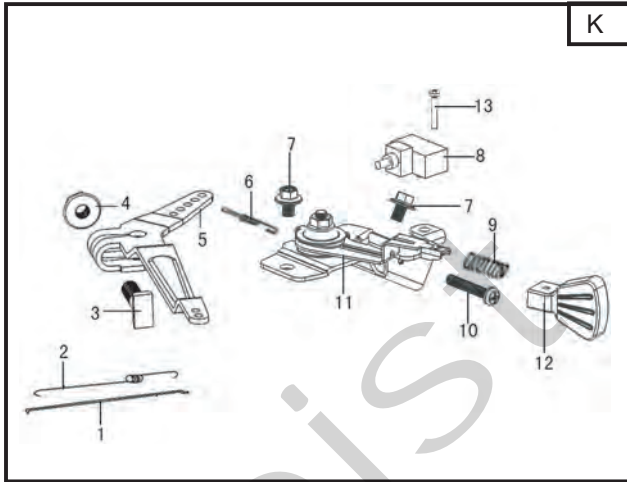

Utgåva Issue		Bildnr Picture No		GGP MOTOR SM 70		GGP ENGINE SM 70		Sida Page	
2010-14		2773						104	
Pos. Fig.	Antal/Quantity			Art nr Part No	Benämning	Description	Sats Kit	Anmärkning Notes	
	SM70 man	SM70 el							
X 1	1			118550656/0	Motor kpl.....	Engine compl.....		SM 70 manual start	
X 1		1		118550657/0	Motor kpl.....	Engine compl.....		SM 70 el start	
X I03	1	1		118550633/0	• Tändstiftshatt.....	• Spark plug cap.....			
X I05	1	1		118550634/0	Tändspole kpl.....	Ignition coil assy.....		Inkl. pos 1-4	
X I07	1	1		118550635/0	Kylfläkt kpl.....	Cooling fan assy.....		Inkl. pos 7-9	
X I11	1	1		118550489/0	Svånghjul kpl.....	Flywheel assy.....			
X I12	1	1		118550638/0	Tändningslås.....	Ignition switch.....			
X I13	2	2		118550639/0	Tändningsnyckel.....	Switch key.....			
X J01		1		118550640/0	Startmotor.....	Starter motor.....			
X K01	1	1		118550493/0	Reglagestång.....	Governor rod.....			
X K02	1	1		118550492/0	Fjäder.....	Throttle return sprin.....			
X K03	1	1		118550641/0	Reglage kpl.....	Governor assy.....		Inkl. pos 3-13	
X K08	1	1		118550642/0	• Brytare.....	• Engine stop switch.....			
X L10	1	1		118550643/0	Chokereglage.....	Choke lever.....			
X L12	1	1		118550644/0	Luftrenare kpl.....	Air cleaner assy.....		Inkl. pos 1, 6-9	
X L13	1	1		118550645/0	Choke kpl.....	Choke assy.....		Inkl. pos 2, 4	
X M02	1	1		118550646/0	Ljuddämparskydd.....	Muffler protector.....			
X M08	1	1		118550647/0	Ljuddämpare kpl.....	Muffler assy.....		Inkl. pos 3, 5-7	
X N01	1	1		118550648/0	Bränslekran kpl.....	Fuel switch assy.....		Inkl. pos 1-3, 5-6	
X N07	1	1		118550500/0	Tanknippel.....	Fuel tank joint.....			
X N08	1	1		118550649/0	Bränsletank kpl.....	Fuel tank assy.....		Inkl. 8-12, 19-20, 22	
X N13	1	1		118550650/0	Tanklock.....	Fuel filler cap.....			
X N18	1	1		118550652/0	Oljesticka kpl.....	Oil cap assy.....		Inkl. pos 16-17	
X N21	1	1		118550651/0	Bränslefilter.....	Fuel filter.....			
X O01	1	1		118550653/0	Förgasare kpl.....	Carburettor assy.....			
X O02	1	1		118550482/0	Förgasardistans.....	Spacer.....			
X O03	1	1		118550654/0	Primerpump kpl.....	Air pump assy.....		Inkl. pos 3-5	
X O06	1	1		118550621/0	Packningssats.....	Engine gasket set.....	S		
X O07	1	1		118550484/0	Isolering- förgasare.....	Carburettor insulator.....			
X O08	1	1		118550621/0	Packningssats.....	Engine gasket set.....	S		
X P03	1	1		118550655/0	Motorkåpa kpl.....	Engine cover kit.....		Inkl. pos 1-5