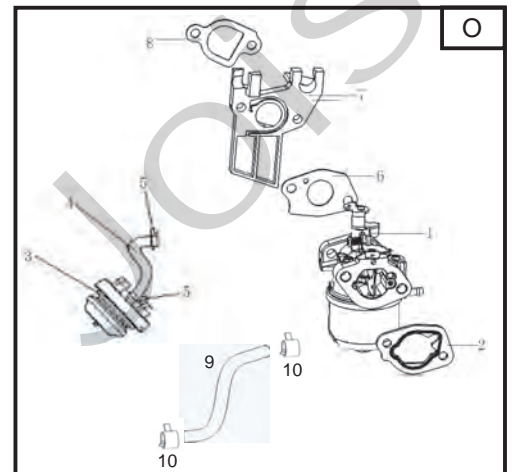

Utgåva Issue		Bildnr Picture No		GGP MOTOR SM 70		GGP ENGINE SM 70		Sida Page	
2010-14		2773						104	
Pos. Fig.	Antal/Quantity			Art nr Part No	Benämning	Description	Sats Kit	Anmärkning Notes	
	SM70 man	SM70 el							
X 1	1			118550656/0	Motor kpl.....	Engine compl.....		SM 70 manual start	
X 1		1		118550657/0	Motor kpl.....	Engine compl.....		SM 70 el start	
X I03	1	1		118550633/0	• Tändstiftshatt.....	• Spark plug cap.....			
X I05	1	1		118550634/0	Tändspole kpl.....	Ignition coil assy.....		Inkl. pos 1-4	
X I07	1	1		118550635/0	Kylfläkt kpl.....	Cooling fan assy.....		Inkl. pos 7-9	
X I11	1	1		118550489/0	Svånghjul kpl.....	Flywheel assy.....			
X I12	1	1		118550638/0	Tändningslås.....	Ignition switch.....			
X I13	2	2		118550639/0	Tändningsnyckel.....	Switch key.....			
X J01		1		118550640/0	Startmotor.....	Starter motor.....			
X K01	1	1		118550493/0	Reglagestång.....	Governor rod.....			
X K02	1	1		118550492/0	Fjäder.....	Throttle return sprin.....			
X K03	1	1		118550641/0	Reglage kpl.....	Governor assy.....		Inkl. pos 3-13	
X K08	1	1		118550642/0	• Brytare.....	• Engine stop switch.....			
X L10	1	1		118550643/0	Chokereglage.....	Choke lever.....			
X L12	1	1		118550644/0	Luftrenare kpl.....	Air cleaner assy.....		Inkl. pos 1, 6-9	
X L13	1	1		118550645/0	Choke kpl.....	Choke assy.....		Inkl. pos 2, 4	
X M02	1	1		118550646/0	Ljuddämparskydd.....	Muffler protector.....			
X M08	1	1		118550647/0	Ljuddämpare kpl.....	Muffler assy.....		Inkl. pos 3, 5-7	
X N01	1	1		118550648/0	Bränslekran kpl.....	Fuel switch assy.....		Inkl. pos 1-3, 5-6	
X N07	1	1		118550500/0	Tanknippel.....	Fuel tank joint.....			
X N08	1	1		118550649/0	Bränsletank kpl.....	Fuel tank assy.....		Inkl. 8-12, 19-20, 22	
X N13	1	1		118550650/0	Tanklock.....	Fuel filler cap.....			
X N18	1	1		118550652/0	Oljesticka kpl.....	Oil cap assy.....		Inkl. pos 16-17	
X N21	1	1		118550651/0	Bränslefilter.....	Fuel filter.....			
X O01	1	1		118550653/0	Förgasare kpl.....	Carburettor assy.....			
X O02	1	1		118550482/0	Förgasardistans.....	Spacer.....			
X O03	1	1		118550654/0	Primerpump kpl.....	Air pump assy.....		Inkl. pos 3-5	
X O06	1	1		118550621/0	Packningssats.....	Engine gasket set.....	S		
X O07	1	1		118550484/0	Isolering- förgasare.....	Carburettor insulator.....			
X O08	1	1		118550621/0	Packningssats.....	Engine gasket set.....	S		
X P03	1	1		118550655/0	Motorkåpa kpl.....	Engine cover kit.....		Inkl. pos 1-5