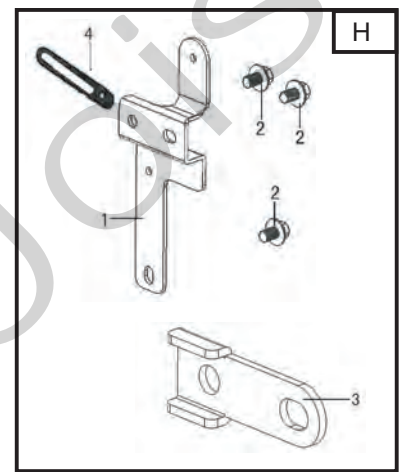

Utgåva Issue		Bildnr Picture No		GGP MOTOR SM 70		GGP ENGINE SM 70		Sida Page	
2010- 14		2772						102	
Pos. Fig.	Antal/Quantity			Art nr Part No	Benämning	Description	Sats Kit	Anmärkning Notes	
	SM70 man	SM70 el							
X 1	1			118550656/0	Motor kpl.....	Engine compl.....		SM70 manual start SM70 el start	
X 1		1		118550657/0	Motor kpl.....	Engine compl.....			
X A01	1	1		118550521/0	Topplöck kpl.....	Cylinder head assy.....		Inkl. pos 2- 4, 11 Inkl. pos 5- 7, 12	
X A02	1	1		118550626/0	Skruvssats- topplock.....	Hardware kit- cyl.head.....			
X A05	1	1		118550627/0	Ventilkåpa kpl.....	Head cover assy.....			
X A06	1	1		118550621/0	Packningssats.....	Engine gasket set.....	S		
X A08	1	1		9400- 0244- 00	Tändstift.....	Spark plug.....			
X A09	1	1		118550621/0	Packningssats.....	Engine gasket set.....	S		
X A10	1	1		118550621/0	Packningssats.....	Engine gasket set.....	S		
X B02	1	1		118550621/0	Packningssats.....	Engine gasket set.....	S		
X B03	1	1		118550621/0	Packningssats.....	Engine gasket set.....	S		
X B04	2	2		118550460/0	Oljeavtappn.plugg.....	Drain plug bolt.....			
X B05	1	1		118550462/0	Kullager.....	Ball bearing.....			
X B06	1	1		118550459/0	Regulatorarm.....	Governor arm shaft.....			
X B13	1	1		118550458/0	Regulatordrev kpl.....	Governor gear assy.....		Inkl. pos 9- 12	
X C04	1	1		118550619/0	Vevhusgavel kpl.....	Case cover assy.....		Inkl. pos 1, 4- 10	
X C05	1	1		118550621/0	Packningssats.....	Engine gasket set.....	S		
X C06	1	1		118550462/0	• Kullager.....	• Ball bearing.....			
X C08	1	1		118550621/0	Packningssats.....	Engine gasket set.....	S		
X C09	2	2		118550620/0	• Plugg kpl.....	• Cap assy.....		Inkl. pos 2- 3	
X D01	1	1		118550615/0	• Kolvringsats.....	• Ring set.....			
X D02	1	1		118550614/0	Kolv kpl.....	Piston assy.....		Inkl. pos 1- 3, 7	
X D04	1	1		118550616/0	Vevstake.....	Connecting rod.....			
X D05	1	1		118550617/0	Vevaxel.....	Crankshaft.....			
X D06	1	1		118550618/0	Kil.....	Key.....			
X E05	1	1		118550622/0	Plåt.....	Plate.....			
X E06	1	1		118550472/0	Insugn.ventil kpl.....	Intake valve assy.....		Inkl. pos 6, 10- 12	
X E07	1	1		118550473/0	Utblåsn.ventil kpl.....	Exhaust valve assy.....		Inkl. pos 7, 10- 13	
X E08	2	2		118550474/0	Stötstång.....	Push rod.....			
X E09	2	2		118550623/0	Ventillyftare.....	Valve lifter.....			
X E14	1	1		118550624/0	Kamaxel.....	Camshaft.....			
X E15	2	2		118550625/0	Vipparm kpl.....	Rocker arm assy.....		Inkl. pos 1- 4	
X E99	1	1		118550521/0	Topplöck kpl.....	Cylinder head assy.....		Inkl. pos 1- 7, 10- 13	
X F01	1	1		118550628/0	• Start kpl.....	• Starter assy.....		Inkl. pos 2- 11	
X F05	2	2		118550629/0	•• Startspärr.....	•• Starter ratchet.....			
X F08	1	1		118550630/0	•• Returfjäder.....	•• Recoil starter spring.....			
X F09	1	1		118550631/0	•• Starthandtag.....	•• Recoil starter knob.....			
X F15	1	1		118550632/0	Fläkthus m start.....	Recoil starter assy.....		Inkl. pos 1, 12- 14	
X G02	1	1		118550637/0	Skyddsplåt kpl.....	Shroud assy.....		Inkl. pos 1- 2	
X H01		1		118550636/0	Fäste- startbox kpl.....	Holder- starting box.....		Inkl. pos 1- 4