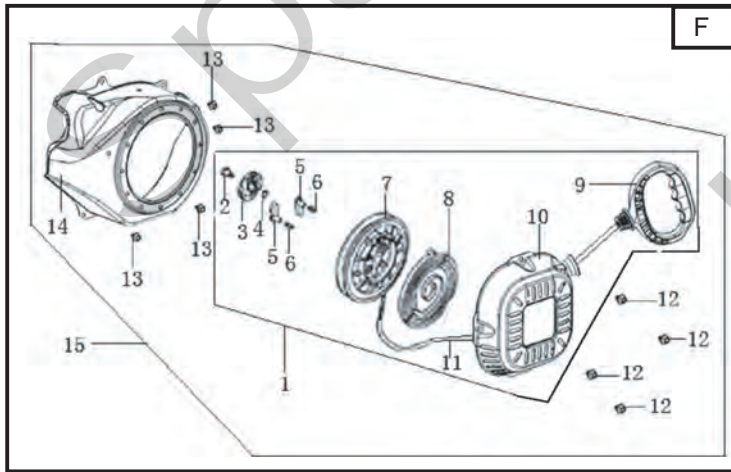

Utgåva Issue		Bildnr Picture No		GGP MOTOR SM 70		GGP ENGINE SM 70		Sida Page	
2010- 14		2772						102	
Pos. Fig.	Antal/Quantity			Art nr Part No	Benämning	Description	Sats Kit	Anmärkning Notes	
	SM70 man	SM70 el							
X 1	1			118550656/0	Motor kpl.....	Engine compl.....		SM70 manual start SM70 el start	
X 1		1		118550657/0	Motor kpl.....	Engine compl.....			
X A01	1	1		118550521/0	Topplöck kpl.....	Cylinder head assy.....		Inkl. pos 2- 4, 11 Inkl. pos 5- 7, 12	
X A02	1	1		118550626/0	Skruvssats- topplock.....	Hardware kit- cyl.head.....			
X A05	1	1		118550627/0	Ventilkåpa kpl.....	Head cover assy.....			
X A06	1	1		118550621/0	Packningssats.....	Engine gasket set.....	S		
X A08	1	1		9400- 0244- 00	Tändstift.....	Spark plug.....			
X A09	1	1		118550621/0	Packningssats.....	Engine gasket set.....	S		
X A10	1	1		118550621/0	Packningssats.....	Engine gasket set.....	S		
X B02	1	1		118550621/0	Packningssats.....	Engine gasket set.....	S		
X B03	1	1		118550621/0	Packningssats.....	Engine gasket set.....	S		
X B04	2	2		118550460/0	Oljeavtappn.plugg.....	Drain plug bolt.....			
X B05	1	1		118550462/0	Kullager.....	Ball bearing.....			
X B06	1	1		118550459/0	Regulatorarm.....	Governor arm shaft.....			
X B13	1	1		118550458/0	Regulatordrev kpl.....	Governor gear assy.....		Inkl. pos 9- 12	
X C04	1	1		118550619/0	Vevhusgavel kpl.....	Case cover assy.....		Inkl. pos 1, 4- 10	
X C05	1	1		118550621/0	Packningssats.....	Engine gasket set.....	S		
X C06	1	1		118550462/0	• Kullager.....	• Ball bearing.....			
X C08	1	1		118550621/0	Packningssats.....	Engine gasket set.....	S		
X C09	2	2		118550620/0	• Plugg kpl.....	• Cap assy.....		Inkl. pos 2- 3	
X D01	1	1		118550615/0	• Kolvringsats.....	• Ring set.....			
X D02	1	1		118550614/0	Kolv kpl.....	Piston assy.....		Inkl. pos 1- 3, 7	
X D04	1	1		118550616/0	Vevstake.....	Connecting rod.....			
X D05	1	1		118550617/0	Vevaxel.....	Crankshaft.....			
X D06	1	1		118550618/0	Kil.....	Key.....			
X E05	1	1		118550622/0	Plåt.....	Plate.....			
X E06	1	1		118550472/0	Insugn.ventil kpl.....	Intake valve assy.....		Inkl. pos 6, 10- 12	
X E07	1	1		118550473/0	Utblåsn.ventil kpl.....	Exhaust valve assy.....		Inkl. pos 7, 10- 13	
X E08	2	2		118550474/0	Stötstång.....	Push rod.....			
X E09	2	2		118550623/0	Ventillyftare.....	Valve lifter.....			
X E14	1	1		118550624/0	Kamaxel.....	Camshaft.....			
X E15	2	2		118550625/0	Vipparm kpl.....	Rocker arm assy.....		Inkl. pos 1- 4	
X E99	1	1		118550521/0	Topplöck kpl.....	Cylinder head assy.....		Inkl. pos 1- 7, 10- 13	
X F01	1	1		118550628/0	• Start kpl.....	• Starter assy.....		Inkl. pos 2- 11	
X F05	2	2		118550629/0	•• Startspärr.....	•• Starter ratchet.....			
X F08	1	1		118550630/0	•• Returfjäder.....	•• Recoil starter spring.....			
X F09	1	1		118550631/0	•• Starthandtag.....	•• Recoil starter knob.....			
X F15	1	1		118550632/0	Fläkthus m start.....	Recoil starter assy.....		Inkl. pos 1, 12- 14	
X G02	1	1		118550637/0	Skyddsplåt kpl.....	Shroud assy.....		Inkl. pos 1- 2	
X H01		1		118550636/0	Fäste- startbox kpl.....	Holder- starting box.....		Inkl. pos 1- 4