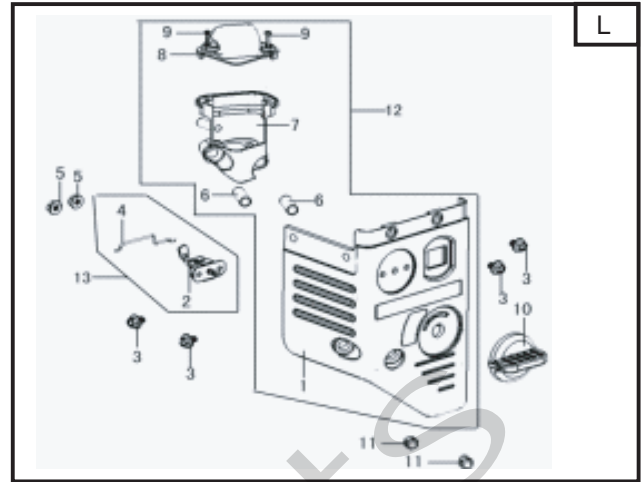

Utgåva Issue		Bildnr Picture No		GGP MOTOR SM 70		GGP ENGINE SM 70		Sida Page	
2010-14		2773						104	
Pos. Fig.	Antal/Quantity			Art nr Part No	Benämning	Description	Sats Kit	Anmärkning Notes	
	SM70 man	SM70 el							
X 1	1			118550656/0	Motor kpl.....	Engine compl.....		SM 70 manual start	
X 1		1		118550657/0	Motor kpl.....	Engine compl.....		SM 70 el start	
X I03	1	1		118550633/0	• Tändstiftshatt.....	• Spark plug cap.....			
X I05	1	1		118550634/0	Tändspole kpl.....	Ignition coil assy.....		Inkl. pos 1-4	
X I07	1	1		118550635/0	Kylfläkt kpl.....	Cooling fan assy.....		Inkl. pos 7-9	
X I11	1	1		118550489/0	Svånghjul kpl.....	Flywheel assy.....			
X I12	1	1		118550638/0	Tändningslås.....	Ignition switch.....			
X I13	2	2		118550639/0	Tändningsnyckel.....	Switch key.....			
X J01		1		118550640/0	Startmotor.....	Starter motor.....			
X K01	1	1		118550493/0	Reglagestång.....	Governor rod.....			
X K02	1	1		118550492/0	Fjäder.....	Throttle return sprin.....			
X K03	1	1		118550641/0	Reglage kpl.....	Governor assy.....		Inkl. pos 3-13	
X K08	1	1		118550642/0	• Brytare.....	• Engine stop switch.....			
X L10	1	1		118550643/0	Chokereglage.....	Choke lever.....			
X L12	1	1		118550644/0	Luftrenare kpl.....	Air cleaner assy.....		Inkl. pos 1, 6-9	
X L13	1	1		118550645/0	Choke kpl.....	Choke assy.....		Inkl. pos 2, 4	
X M02	1	1		118550646/0	Ljuddämparskydd.....	Muffler protector.....			
X M08	1	1		118550647/0	Ljuddämpare kpl.....	Muffler assy.....		Inkl. pos 3, 5-7	
X N01	1	1		118550648/0	Bränslekran kpl.....	Fuel switch assy.....		Inkl. pos 1-3, 5-6	
X N07	1	1		118550500/0	Tanknippel.....	Fuel tank joint.....			
X N08	1	1		118550649/0	Bränsletank kpl.....	Fuel tank assy.....		Inkl. 8-12, 19-20, 22	
X N13	1	1		118550650/0	Tanklock.....	Fuel filler cap.....			
X N18	1	1		118550652/0	Oljesticka kpl.....	Oil cap assy.....		Inkl. pos 16-17	
X N21	1	1		118550651/0	Bränslefilter.....	Fuel filter.....			
X O01	1	1		118550653/0	Förgasare kpl.....	Carburettor assy.....			
X O02	1	1		118550482/0	Förgasardistans.....	Spacer.....			
X O03	1	1		118550654/0	Primerpump kpl.....	Air pump assy.....		Inkl. pos 3-5	
X O06	1	1		118550621/0	Packningssats.....	Engine gasket set.....	S		
X O07	1	1		118550484/0	Isolering- förgasare.....	Carburettor insulator.....			
X O08	1	1		118550621/0	Packningssats.....	Engine gasket set.....	S		
X P03	1	1		118550655/0	Motorkåpa kpl.....	Engine cover kit.....		Inkl. pos 1-5