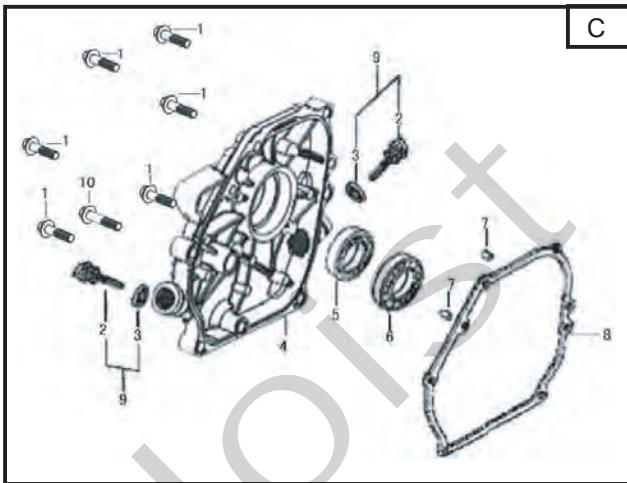

Utgåva Issue		Bildnr Picture No		GGP MOTOR SM 70		GGP ENGINE SM 70		Sida Page	
2010- 14		2772						102	
Pos. Fig.	Antal/Quantity			Art nr Part No	Benämning	Description	Sats Kit	Anmärkning Notes	
	SM70 man	SM70 el							
X 1	1			118550656/0	Motor kpl.....	Engine compl.....		SM70 manual start SM70 el start	
X 1		1		118550657/0	Motor kpl.....	Engine compl.....			
X A01	1	1		118550521/0	Topplöck kpl.....	Cylinder head assy.....		Inkl. pos 2- 4, 11 Inkl. pos 5- 7, 12	
X A02	1	1		118550626/0	Skruvssats- topplock.....	Hardware kit- cyl.head.....			
X A05	1	1		118550627/0	Ventilkåpa kpl.....	Head cover assy.....			
X A06	1	1		118550621/0	Packningssats.....	Engine gasket set.....	S		
X A08	1	1		9400- 0244- 00	Tändstift.....	Spark plug.....			
X A09	1	1		118550621/0	Packningssats.....	Engine gasket set.....	S		
X A10	1	1		118550621/0	Packningssats.....	Engine gasket set.....	S		
X B02	1	1		118550621/0	Packningssats.....	Engine gasket set.....	S		
X B03	1	1		118550621/0	Packningssats.....	Engine gasket set.....	S		
X B04	2	2		118550460/0	Oljeavtappn.plugg.....	Drain plug bolt.....			
X B05	1	1		118550462/0	Kullager.....	Ball bearing.....			
X B06	1	1		118550459/0	Regulatorarm.....	Governor arm shaft.....			
X B13	1	1		118550458/0	Regulatordrev kpl.....	Governor gear assy.....		Inkl. pos 9- 12	
X C04	1	1		118550619/0	Vevhusgavel kpl.....	Case cover assy.....		Inkl. pos 1, 4- 10	
X C05	1	1		118550621/0	Packningssats.....	Engine gasket set.....	S		
X C06	1	1		118550462/0	• Kullager.....	• Ball bearing.....			
X C08	1	1		118550621/0	Packningssats.....	Engine gasket set.....	S		
X C09	2	2		118550620/0	• Plugg kpl.....	• Cap assy.....		Inkl. pos 2- 3	
X D01	1	1		118550615/0	• Kolvringsats.....	• Ring set.....			
X D02	1	1		118550614/0	Kolv kpl.....	Piston assy.....		Inkl. pos 1- 3, 7	
X D04	1	1		118550616/0	Vevstake.....	Connecting rod.....			
X D05	1	1		118550617/0	Vevaxel.....	Crankshaft.....			
X D06	1	1		118550618/0	Kil.....	Key.....			
X E05	1	1		118550622/0	Plåt.....	Plate.....			
X E06	1	1		118550472/0	Insugn.ventil kpl.....	Intake valve assy.....		Inkl. pos 6, 10- 12	
X E07	1	1		118550473/0	Utblåsn.ventil kpl.....	Exhaust valve assy.....		Inkl. pos 7, 10- 13	
X E08	2	2		118550474/0	Stötstång.....	Push rod.....			
X E09	2	2		118550623/0	Ventillyftare.....	Valve lifter.....			
X E14	1	1		118550624/0	Kamaxel.....	Camshaft.....			
X E15	2	2		118550625/0	Vipparm kpl.....	Rocker arm assy.....		Inkl. pos 1- 4	
X E99	1	1		118550521/0	Topplöck kpl.....	Cylinder head assy.....		Inkl. pos 1- 7, 10- 13	
X F01	1	1		118550628/0	• Start kpl.....	• Starter assy.....		Inkl. pos 2- 11	
X F05	2	2		118550629/0	•• Startspärr.....	•• Starter ratchet.....			
X F08	1	1		118550630/0	•• Returfjäder.....	•• Recoil starter spring.....			
X F09	1	1		118550631/0	•• Starthandtag.....	•• Recoil starter knob.....			
X F15	1	1		118550632/0	Fläkthus m start.....	Recoil starter assy.....		Inkl. pos 1, 12- 14	
X G02	1	1		118550637/0	Skyddsplåt kpl.....	Shroud assy.....		Inkl. pos 1- 2	
X H01		1		118550636/0	Fäste- startbox kpl.....	Holder- starting box.....		Inkl. pos 1- 4