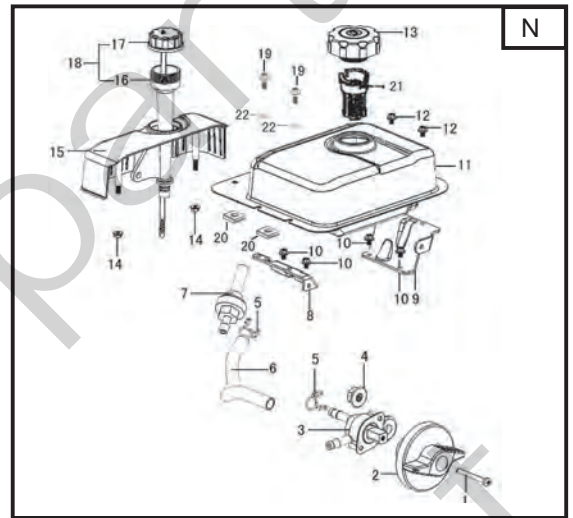

Utgåva Issue		Bildnr Picture No		GGP MOTOR SM 70		GGP ENGINE SM 70		Sida Page	
2010-14		2773						104	
Pos. Fig.	Antal/Quantity			Art nr Part No	Benämning	Description	Sats Kit	Anmärkning Notes	
	SM70 man	SM70 el							
X 1	1			118550656/0	Motor kpl.....	Engine compl.....		SM 70 manual start	
X 1		1		118550657/0	Motor kpl.....	Engine compl.....		SM 70 el start	
X I03	1	1		118550633/0	• Tändstiftshatt.....	• Spark plug cap.....			
X I05	1	1		118550634/0	Tändspole kpl.....	Ignition coil assy.....		Inkl. pos 1-4	
X I07	1	1		118550635/0	Kylfläkt kpl.....	Cooling fan assy.....		Inkl. pos 7-9	
X I11	1	1		118550489/0	Svånghjul kpl.....	Flywheel assy.....			
X I12	1	1		118550638/0	Tändningslås.....	Ignition switch.....			
X I13	2	2		118550639/0	Tändningsnyckel.....	Switch key.....			
X J01		1		118550640/0	Startmotor.....	Starter motor.....			
X K01	1	1		118550493/0	Reglagestång.....	Governor rod.....			
X K02	1	1		118550492/0	Fjäder.....	Throttle return sprin.....			
X K03	1	1		118550641/0	Reglage kpl.....	Governor assy.....		Inkl. pos 3-13	
X K08	1	1		118550642/0	• Brytare.....	• Engine stop switch.....			
X L10	1	1		118550643/0	Chokereglage.....	Choke lever.....			
X L12	1	1		118550644/0	Luftrenare kpl.....	Air cleaner assy.....		Inkl. pos 1, 6-9	
X L13	1	1		118550645/0	Choke kpl.....	Choke assy.....		Inkl. pos 2, 4	
X M02	1	1		118550646/0	Ljuddämparskydd.....	Muffler protector.....			
X M08	1	1		118550647/0	Ljuddämpare kpl.....	Muffler assy.....		Inkl. pos 3, 5-7	
X N01	1	1		118550648/0	Bränslekran kpl.....	Fuel switch assy.....		Inkl. pos 1-3, 5-6	
X N07	1	1		118550500/0	Tanknippel.....	Fuel tank joint.....			
X N08	1	1		118550649/0	Bränsletank kpl.....	Fuel tank assy.....		Inkl. 8-12, 19-20, 22	
X N13	1	1		118550650/0	Tanklock.....	Fuel filler cap.....			
X N18	1	1		118550652/0	Oljesticka kpl.....	Oil cap assy.....		Inkl. pos 16-17	
X N21	1	1		118550651/0	Bränslefilter.....	Fuel filter.....			
X O01	1	1		118550653/0	Förgasare kpl.....	Carburettor assy.....			
X O02	1	1		118550482/0	Förgasardistans.....	Spacer.....			
X O03	1	1		118550654/0	Primerpump kpl.....	Air pump assy.....		Inkl. pos 3-5	
X O06	1	1		118550621/0	Packningssats.....	Engine gasket set.....	S		
X O07	1	1		118550484/0	Isolering- förgasare.....	Carburettor insulator.....			
X O08	1	1		118550621/0	Packningssats.....	Engine gasket set.....	S		
X P03	1	1		118550655/0	Motorkåpa kpl.....	Engine cover kit.....		Inkl. pos 1-5