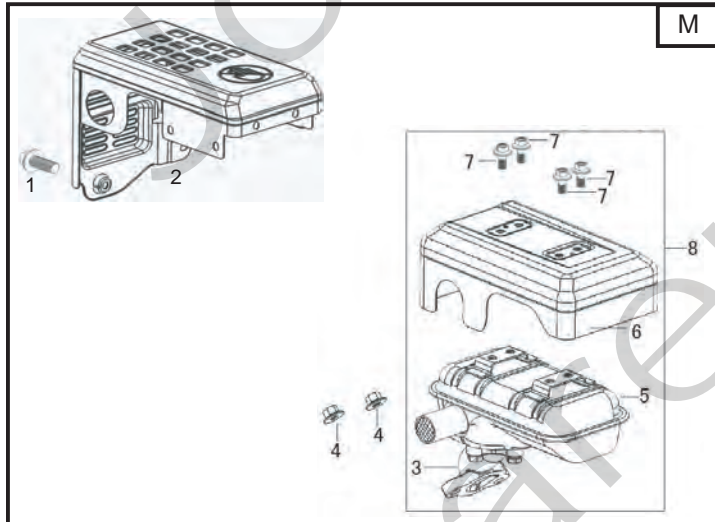

Utgåva Issue		Bildnr Picture No		GGP MOTOR SM 70		GGP ENGINE SM 70		Sida Page	
2010-14		2773						104	
Pos. Fig.	Antal/Quantity			Art nr Part No	Benämning	Description	Sats Kit	Anmärkning Notes	
	SM70 man	SM70 el							
X 1	1			118550656/0	Motor kpl.....	Engine compl.....		SM 70 manual start	
X 1		1		118550657/0	Motor kpl.....	Engine compl.....		SM 70 el start	
X I03	1	1		118550633/0	• Tändstiftshatt.....	• Spark plug cap.....			
X I05	1	1		118550634/0	Tändspole kpl.....	Ignition coil assy.....		Inkl. pos 1-4	
X I07	1	1		118550635/0	Kylfläkt kpl.....	Cooling fan assy.....		Inkl. pos 7-9	
X I11	1	1		118550489/0	Svånghjul kpl.....	Flywheel assy.....			
X I12	1	1		118550638/0	Tändningslås.....	Ignition switch.....			
X I13	2	2		118550639/0	Tändningsnyckel.....	Switch key.....			
X J01		1		118550640/0	Startmotor.....	Starter motor.....			
X K01	1	1		118550493/0	Reglagestång.....	Governor rod.....			
X K02	1	1		118550492/0	Fjäder.....	Throttle return sprin.....			
X K03	1	1		118550641/0	Reglage kpl.....	Governor assy.....		Inkl. pos 3-13	
X K08	1	1		118550642/0	• Brytare.....	• Engine stop switch.....			
X L10	1	1		118550643/0	Chokereglage.....	Choke lever.....			
X L12	1	1		118550644/0	Luftrenare kpl.....	Air cleaner assy.....		Inkl. pos 1, 6-9	
X L13	1	1		118550645/0	Choke kpl.....	Choke assy.....		Inkl. pos 2, 4	
X M02	1	1		118550646/0	Ljuddämparskydd.....	Muffler protector.....			
X M08	1	1		118550647/0	Ljuddämpare kpl.....	Muffler assy.....		Inkl. pos 3, 5-7	
X N01	1	1		118550648/0	Bränslekran kpl.....	Fuel switch assy.....		Inkl. pos 1-3, 5-6	
X N07	1	1		118550500/0	Tanknippel.....	Fuel tank joint.....			
X N08	1	1		118550649/0	Bränsletank kpl.....	Fuel tank assy.....		Inkl. 8-12, 19-20, 22	
X N13	1	1		118550650/0	Tanklock.....	Fuel filler cap.....			
X N18	1	1		118550652/0	Oljesticka kpl.....	Oil cap assy.....		Inkl. pos 16-17	
X N21	1	1		118550651/0	Bränslefilter.....	Fuel filter.....			
X O01	1	1		118550653/0	Förgasare kpl.....	Carburettor assy.....			
X O02	1	1		118550482/0	Förgasardistans.....	Spacer.....			
X O03	1	1		118550654/0	Primerpump kpl.....	Air pump assy.....		Inkl. pos 3-5	
X O06	1	1		118550621/0	Packningssats.....	Engine gasket set.....	S		
X O07	1	1		118550484/0	Isolering- förgasare.....	Carburettor insulator.....			
X O08	1	1		118550621/0	Packningssats.....	Engine gasket set.....	S		
X P03	1	1		118550655/0	Motorkåpa kpl.....	Engine cover kit.....		Inkl. pos 1-5