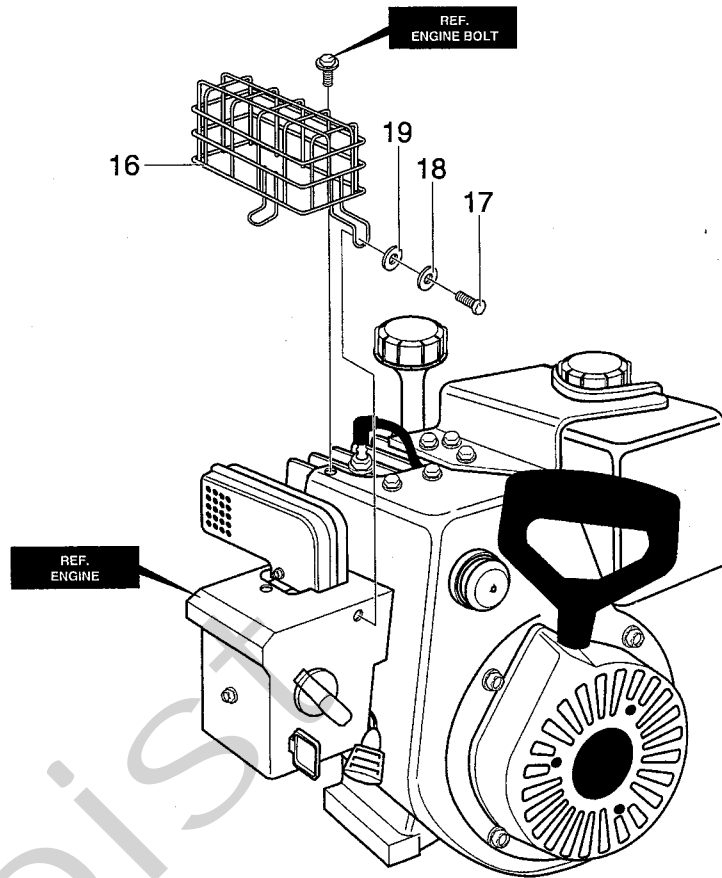

Snow Storm

Snow Blizzard - Snow Hurricane