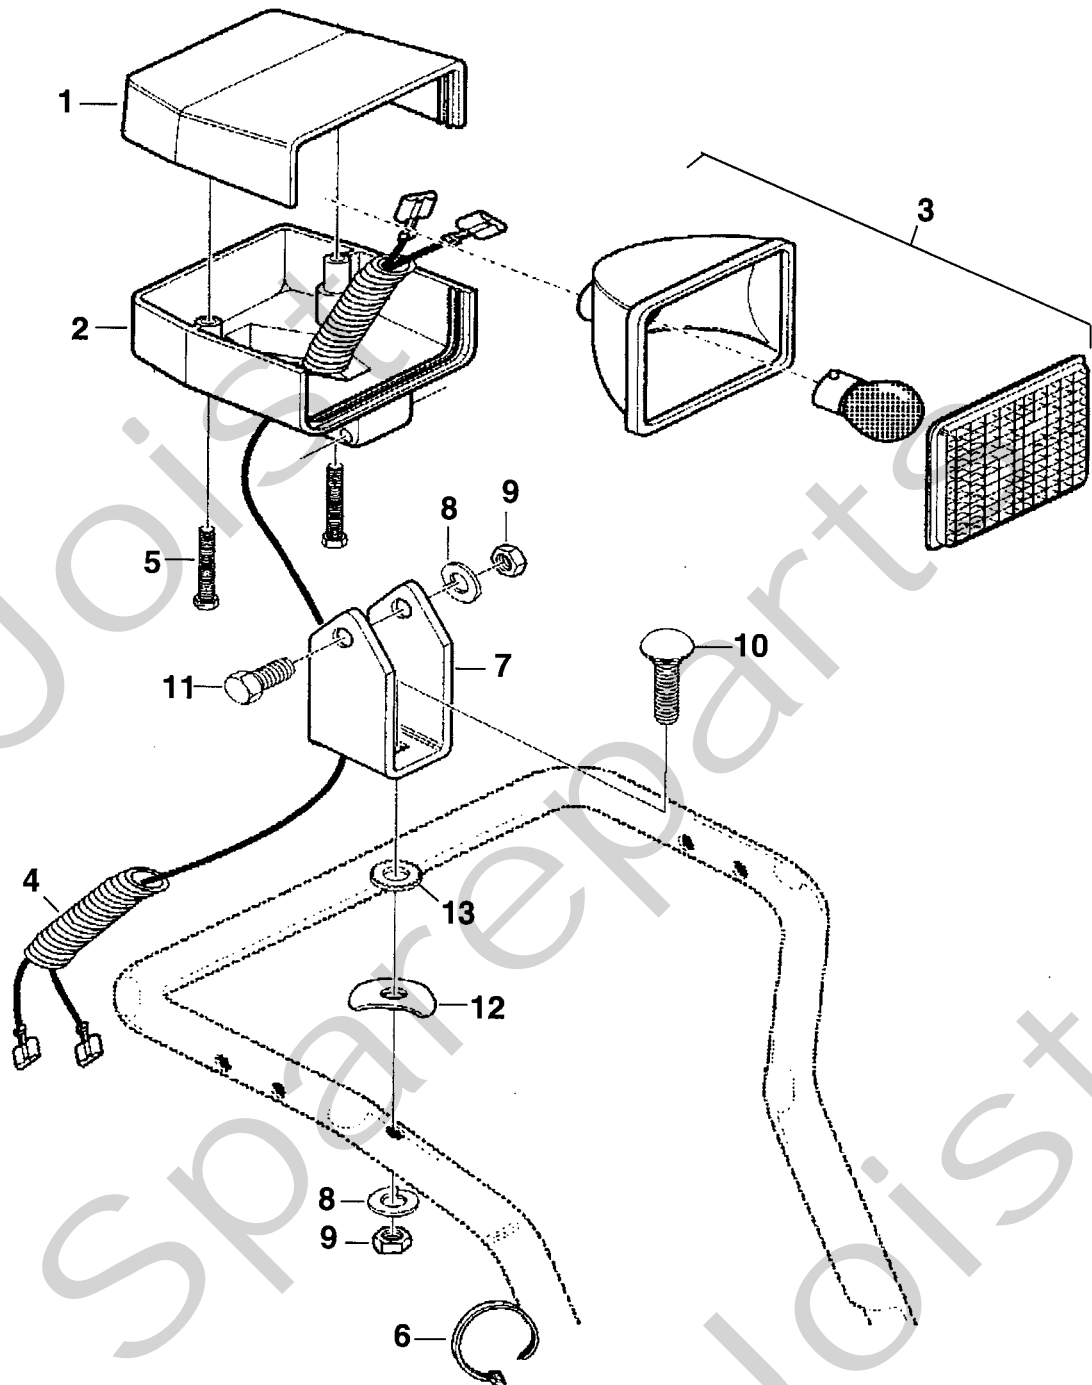

Genuine Spare Parts

www.stiga.com

Light kit Model Year 2002/03

includes:

18-1914-13 Light kit/Belysningsats

- Use GLOBAL GARDEN PRODUCT Genuine Spare Parts specified in the parts list for repair and/or replacement.
- The contents described in the parts list may change due to improvement.
- The drawings of the spare parts are only indicative and might not represent the part in question exactly.
- The indications "right" - "left" - "front" - "rear" refer to the position of the operator when using the machine.
- When placing orders of parts for repair and/or replacement, make sure that the illustrated parts list is the one applying to the machine's year of manufacture, as shown on the identification plate attached to the machine.

STIGA®

Utgåva Issue		Bildnr Picture No		BELYSNINGSSATS ART.NR 18- 1914- 13		LIGHT KIT ART.NO 18- 1914- 13		Sida Page	
2002- 49		1091						112	
Pos. Fig.	Antal/Quantity			Art nr Part No	Benämning	Description	Sats Kit	Anmärkning Notes	
	1914								
1	1			1812- 1581- 01	Lamphus- övre.....	Housing- upper			
2	1			1812- 1584- 01	Lamphus- nedre.....	Housing- lower			
3	1			1812- 1478- 01	Strålkastare kpl.....	Headlight assy.....			
3A	1			1812- 1195- 01	• Strålkastarlins.....	• Lens cover			
3B	1			1812- 1196- 01	• Strålkastarhus.....	• Light housing			
3C	1			1812- 1245- 01	• Glödlampa	• Light bulb			
3D	1			1812- 1197- 01	• Lamphållare.....	• Lamp holder			
4	1			1812- 1169- 01	Kabelhärva.....	Wire harness.....			
5	2			1812- 1582- 01	Skruv.....	Screw.....			
6	1			1133- 0220- 01	Kabelhållare.....	Wire tie			
7	1			1812- 0659- 01	Lampfäste.....	Light bracket			
8	2			9683- 0030- 02	Låsbricka.....	Lock washer.....			
9	2			9795- 3631- 02	Mutter.....	Nut.....			
10	1			1812- 0963- 01	Vagnsbult	Carriage bolt			
11	1			1812- 0808- 01	Skruv.....	Screw.....			
12	1			1812- 1583- 01	Sadelbricka.....	Saddle washer.....			
13	2			9678- 0009- 02	Låsbricka.....	Lock washer.....			