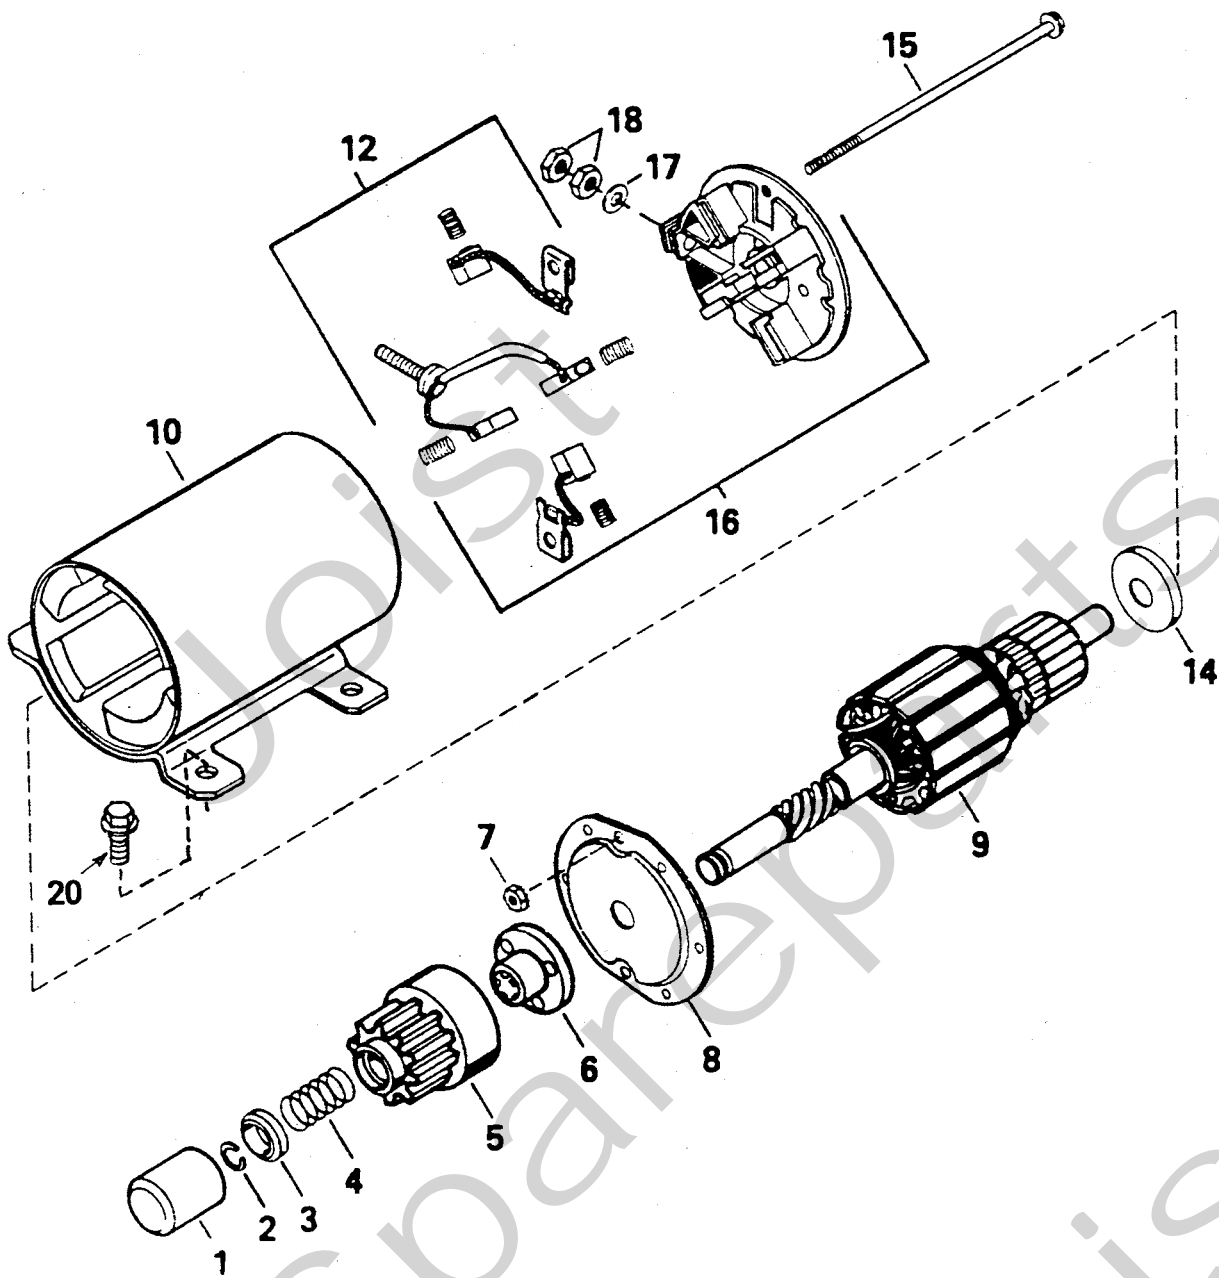

Utgåva Issue		Bildnr Picture No		STARTMOTOR 12V 36680	STARTER MOTOR 12V 36680	Sida Page		
2002-49		874A				118		
Pos. Fig.	Antal/Quantity			Art nr Part No	Benämning	Description	Sats Kit	Anmärkning Notes
	36 680							
0	1			36680	Startmotor kpl	Starter motor assy		
1	1			33451	• Lock	• Dust cover		
2	1			33842	• • Låsring	• • Retainer ring		
3	1			33430	• Fjäderhållare	• Spring retainer		
4	1			33854	• Fjäder	• Spring		
5	1			33432	• Drev	• Gear		
6	1			35893	• Mutter	• Nut and retainer		Inkl. pos 2
7	4			33450	• Låsmutter	• Lock nut		
8	1			35894	• Lock	• Cap		
9	1			35895	• Rotor	• Armature		
10	1			36699	• Hus	• Housing		
12	1			35896	• • Borstsats	• • Brush and spring kit		
14	1			35897	• • Bricka	• • Washer		
15	2			35898	• Bult	• Bolt		
16	1			35899	• Botten kpl	• Cap and brush assy		Inkl. pos 12,14,17,18
17	1			650168	• • Planbricka	• • Flat washer		
18	2			650864	• Mutter	• Nut		
20	2			650990	• Skruv	• Screw