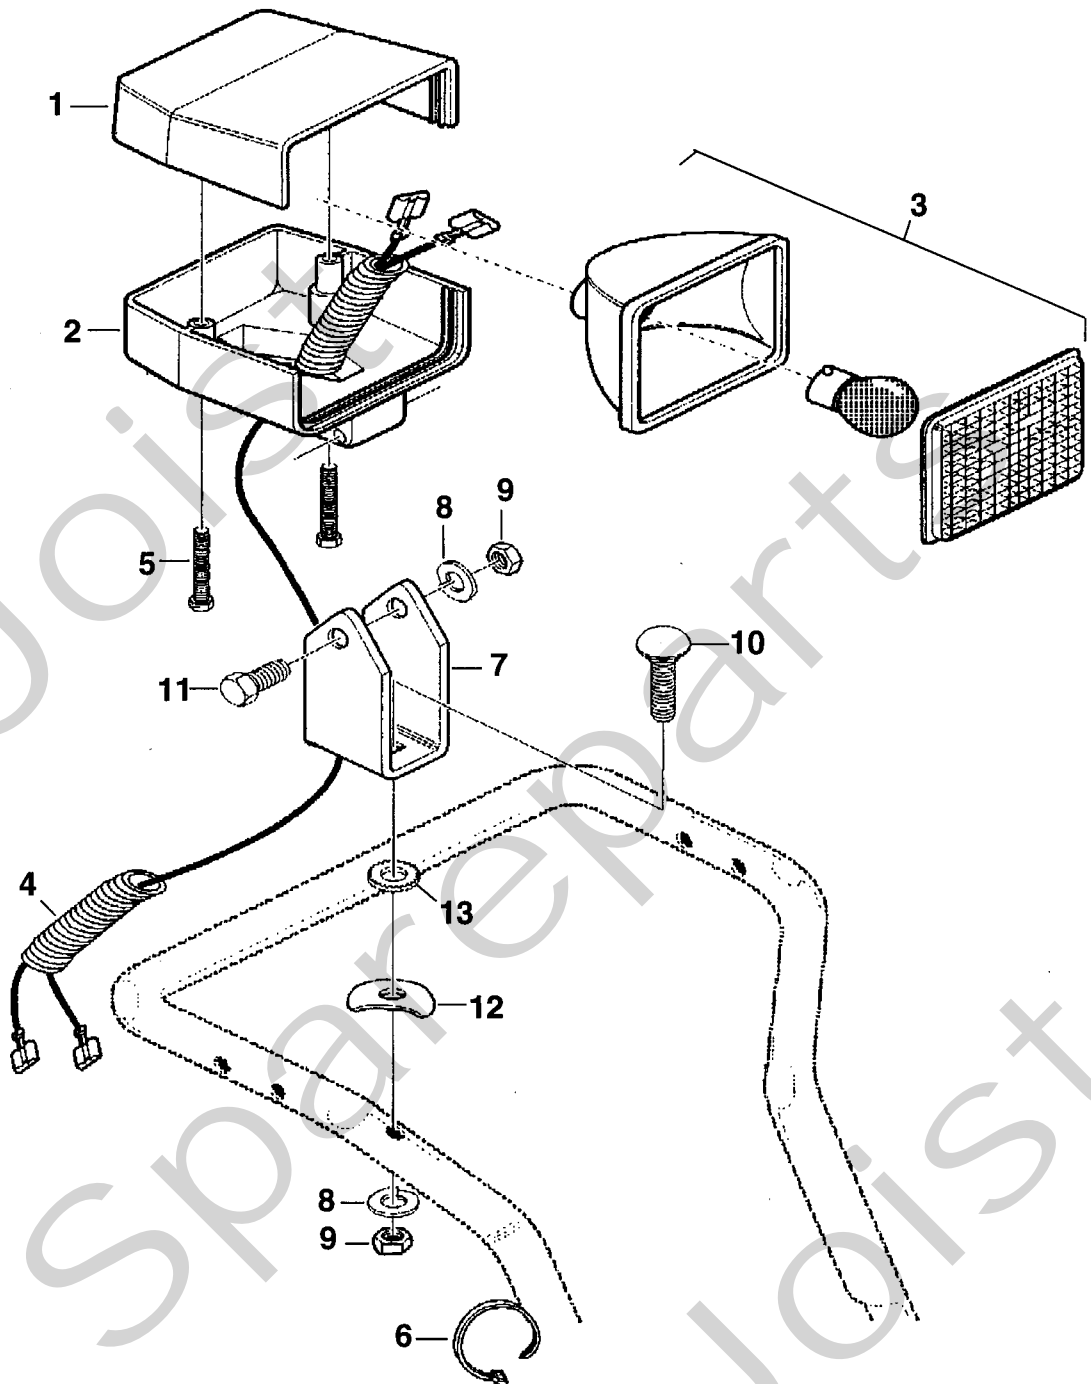

Genuine Spare Parts

www.stiga.com

Light kit Model Year 2003/04

includes:

18-1914-13 Light kit/Belysningsats

- Use GLOBAL GARDEN PRODUCT Genuine Spare Parts specified in the parts list for repair and/or replacement.
- The contents described in the parts list may change due to improvement.
- The drawings of the spare parts are only indicative and might not represent the part in question exactly.
- The indications "right" - "left" - "front" - "rear" refer to the position of the operator when using the machine.
- When placing orders of parts for repair and/or replacement, make sure that the illustrated parts list is the one applying to the machine's year of manufacture, as shown on the identification plate attached to the machine.

STIGA®

Utgåva Issue		Bildnr Picture No		BELYSNINGSSATS ART.NR 18- 1914- 13		LIGHT KIT ART.NO 18- 1914- 13		Sida Page	
2003-59		1091						124	
Pos. Fig.	Antal/Quantity				Art nr Part No	Benämning	Description	Sats Kit	Anmärkning Notes
	1914								
1	1				1812-1581-01	Lamphus- övre.....	Housing- upper		
2	1				1812-1584-01	Lamphus- nedre.....	Housing- lower		
3	1				1812-1478-01	Strålkastare kpl.....	Headlight assy.....		
3A	1				1812-1195-01	• Strålkastarlins.....	• Lens cover		
3B	1				1812-1196-01	• Strålkastarhus.....	• Light housing		
3C	1				1812-1245-01	• Glödlampa	• Light bulb		
3D	1				1812-1197-01	• Lamphållare	• Lamp holder		
4	1				1812-1169-01	Kabelhärva.....	Wire harness		
5	2				1812-1582-01	Skruv	Screw		
6	1				1133-0220-01	Kabelhållare	Wire tie		
7	1				1812-0659-01	Lampfäste.....	Light bracket		
8	2				9683-0030-02	Låsbricka	Lock washer		
9	2				9795-3631-02	Mutter.....	Nut		
10	1				1812-0963-01	Vagnsbult	Carriage bolt		
11	1				1812-0808-01	Skruv	Screw		
12	1				1812-1583-01	Sadelbricka	Saddle washer.....		
13	2				9678-0009-02	Låsbricka	Lock washer		