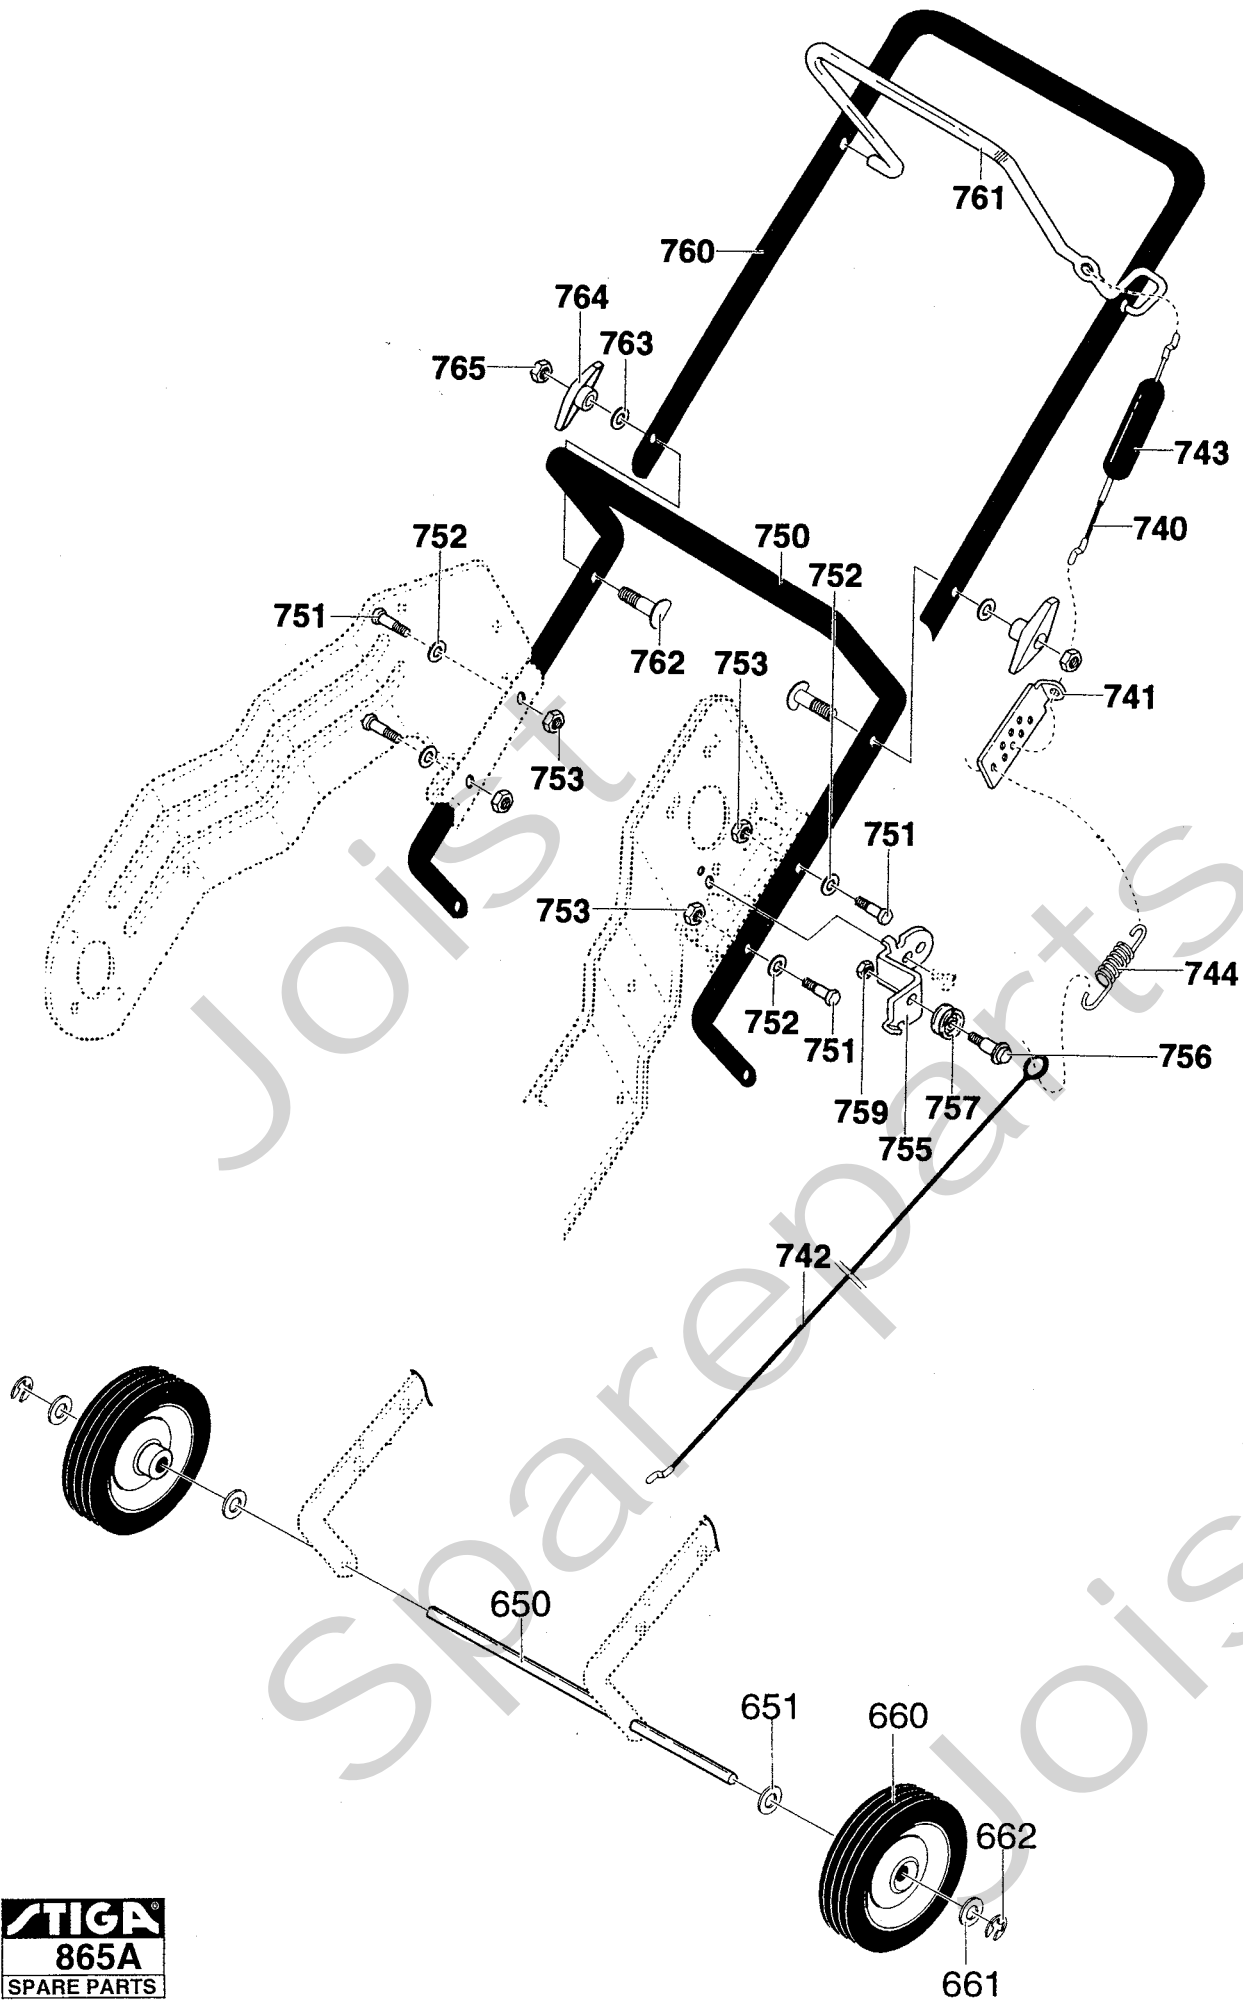

Utgåva Issue		Bildnr Picture No		SNOW STAR- SNOW MAX STYRE STÖDHJUL		SNOW STAR- SNOW MAX HANDLE SUPPORT WHEELS		Sida Page	
2002- 49		865A						2	
Pos. Fig.	Antal/Quantity			Art nr Part No	Benämning	Description	Sats Kit	Anmärkning Notes	
	2820	2821							
650	1	1		1133-0958-01	Hjulaxel.....	Wheel axle.....			
651	2	2		9699-0030-02	Planbricka.....	Flat washer.....			
660	2	2		1812-1455-01	Hjul.....	Wheel.....			
661	2	2		9699-0030-02	Planbricka.....	Flat washer.....			
662	2	2		1133-1021-01	Låsring.....	Retaining ring.....			
740	1	1		1812-1457-01	Reglagewire- övre.....	Control cable- upper.....			
741	1	1		1133-0977-01	Wirefäste.....	Cable adjust bracket.....			
742	1	1		1812-1456-01	Reglagewire- nedre.....	Control cable- lower.....			
743	1	1		1133-0968-01	Wirehylsa.....	Clutch spring boot.....			
744	1	1		1812-1670-01	Fjäder.....	Spring.....			
750	1			1133-0984-01	Styre underdel.....	Lower handle.....			
750		1		1812-1492-01	Styre underdel.....	Lower handle.....			
751	4	4		9988-3532-12	Skruv.....	Screw.....			
752	4	4		9699-0028-02	Planbricka.....	Flat washer.....			
753	4	4		1812-0812-01	Låsmutter.....	Locking nut.....			
755	1	1		1812-1515-01	Fäste.....	Bracket.....			
756	1	1		1133-0262-01	Ansatsbult.....	Shoulder bolt.....			
757	1	1		1133-0059-01	Linhjul.....	Pulley.....			
759	1	1		1812-1758-01	Mutter.....	Nut.....			
760	1			1133-1009-01	Styre överdel.....	Upper handle.....			
760		1		1812-1527-01	Styre överdel.....	Upper handle.....			
761	1	1		1133-0972-01	Inkopplingshandtag.....	Control bail.....			
762	2	2		1133-1017-01	Skruv.....	Bolt.....			
763	2	2		1133-0933-01	Kupad bricka.....	Formed washer.....			
764	2	2		1133-0932-01	Lås ratt.....	T- knob.....			
765	2	2		9795-3631-02	Mutter.....	Nut.....			

X

Spareparts Joist