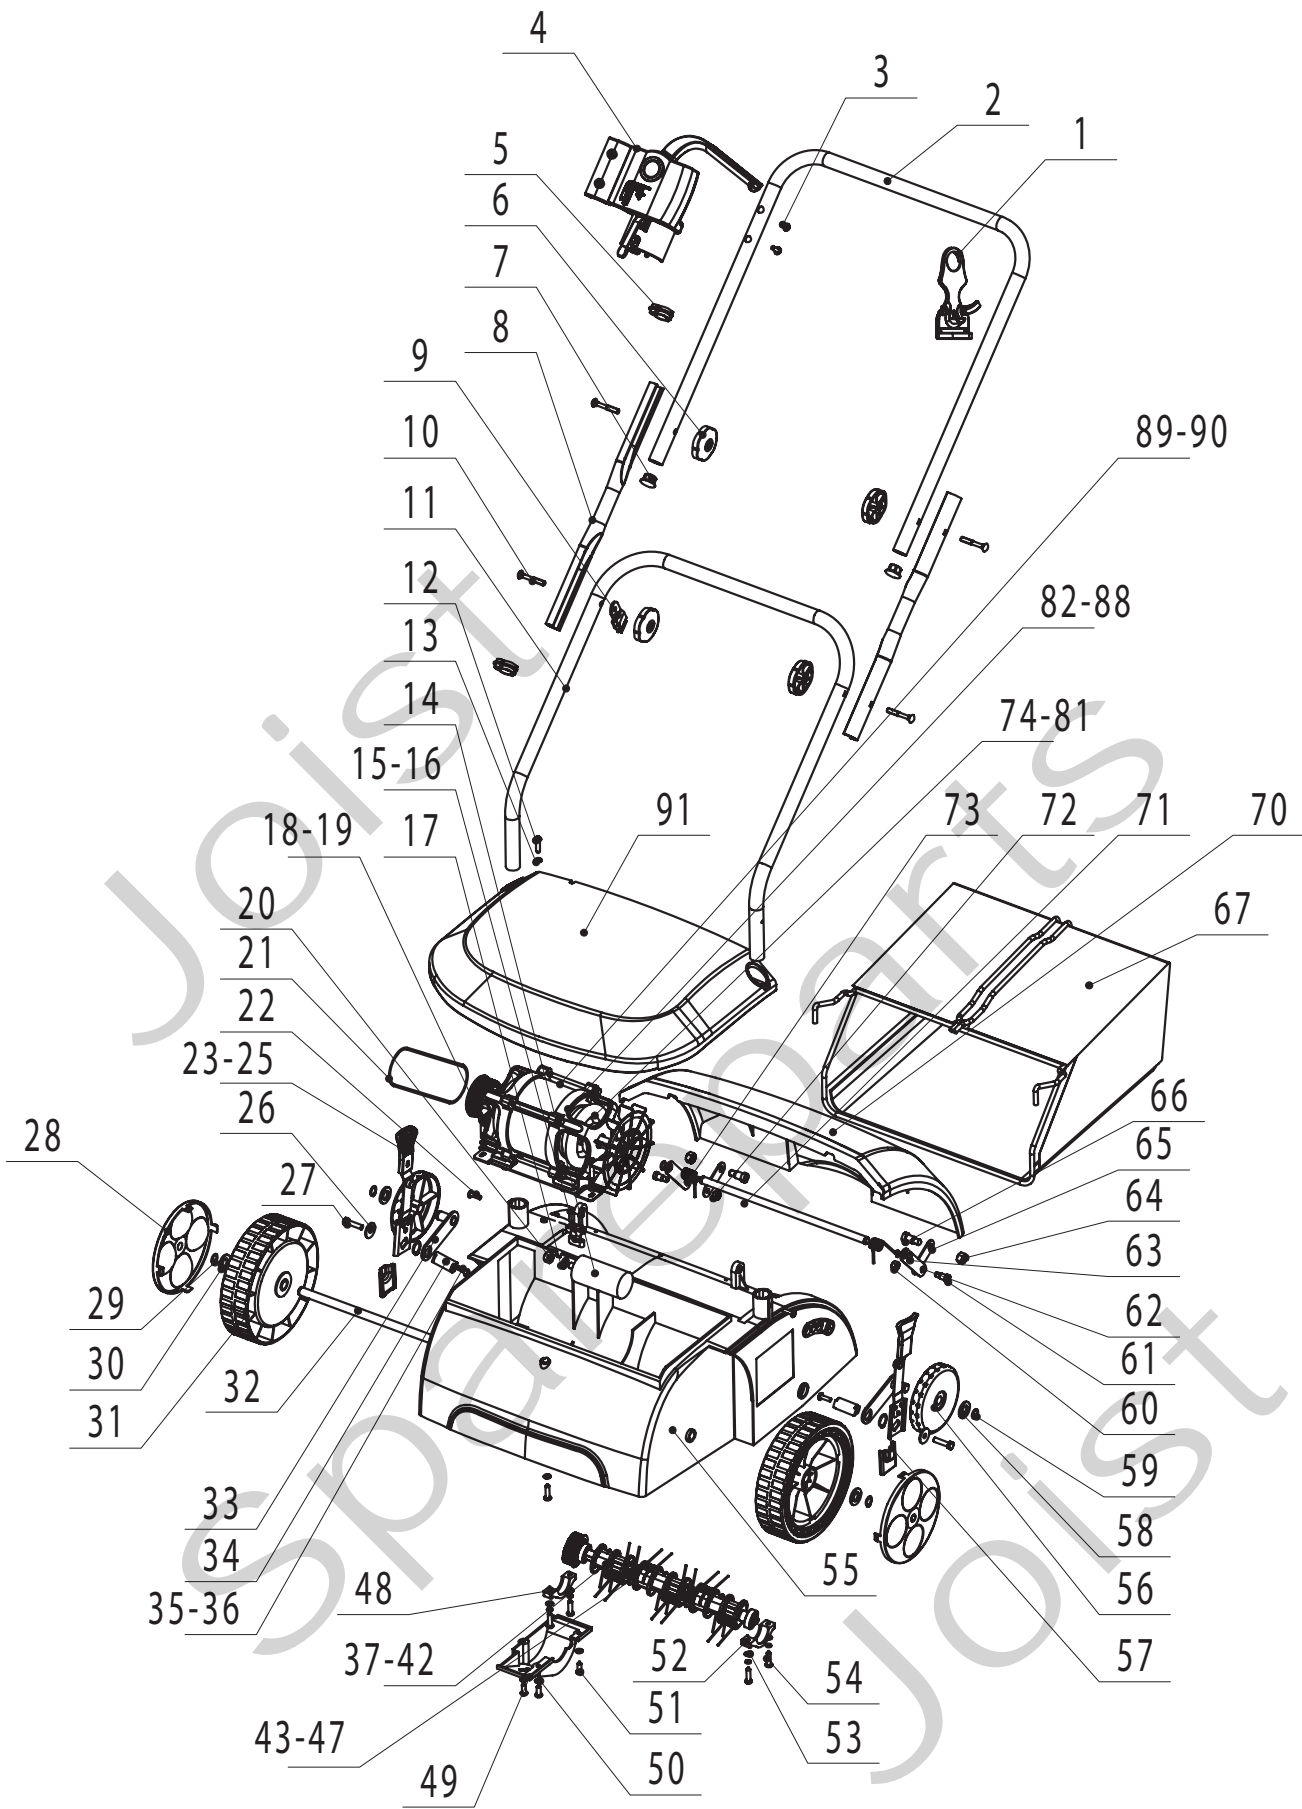

Utgåva Issue		Bildnr Picture No		RE 30 MOSSRIVARE		RE 30 LAWN RAKE		Sida Page	
2009- 12		2682						238	
Pos. Fig.	Antal/Quantity				Art nr Part No	Benämning	Description	Sats Kit	Anmärkning Notes
	2513 -13								
X	1	1			1716-0272-01	Kabelhållare	Cable hook		
	2	1			1716-0252-01	Styre- överdel	Handle- upper		
	3	2			9847-8016-16	Skruv	Screw		
	4	1			1811-2349-01	Brytare	Switch		
	5	2			1716-0225-01	Kabelhållare	Cable holder		
	6	4			1716-0238-01	Lås ratt	Handle knob		
	7	2			1716-0224-01	Plugg	Plug		
	8	2			1716-0248-01	Styrrör	Handle tube		
	9	1			1716-0226-01	Kabelhållare	Cable clamp		
	10	4			9898-0645-12	Skruv	Screw		
	11	1			1716-0253-01	Styre- underdel	Handle- lower		
	12	3			1716-0006-01	Skruv	Screw		
	13	3			1716-0009-01	Bricka	Washer		
X	14	1			1716-0265-01	Kondensator	Condensor		16 uF
	15	2			9847-7916-16	Skruv	Screw		
	16	1			1716-0014-01	Kabelklämma	Cable clip		
	17	1			9683-0030-02	Låsbricka	Lock washer		
	18	4			1716-0007-01	Skruv	Screw		
	19	4			9683-0015-02	Låsbricka	Lock washer		
	20	1			9799-0831-02	Mutter	Nut		
	21	1			1716-0221-01	Drivrem	Belt		
	22	2			1716-0007-01	Skruv	Screw		
	23	2			1716-0234-01	Handtag	Handle		
	24	6			1716-0223-01	Nit	Rivet		
	25	2			1716-0254-01	Anslutning- handtag	Connector		
	26	2			9699-0087-02	Planbricka	Flat washer		
	27	2			9997-0510-16	Skruv	Screw		
	28	2			1716-0054-01	Navkapsel- gul	Wheel cover- yellow		
	29	2			9650-0012-04	Seegersäkkring	Circlip		
	30	2			9699-0069-02	Planbricka	Flat washer		
	31	2			1716-0053-01	Hjul	Wheel		
	32	1			1716-0247-01	Hjulaxel- fram	Wheel shaft- front		
	33	2			1716-0256-01	Hjulfäste- bak	Wheel support- rear		
	34	2			1716-0255-01	Hjulaxel- bak	Wheel shaft- rear		
	35	2			9950-0510-16	Skruv	Screw		
	36	2			1716-0257-01	Klämma- bakaxel	Clip- rear wheel axle		
X	37	1			1716-0268-01	Axel	Axle		
X	38	2			1716-0266-01	Skruv	Screw		
	39	1			1716-0251-01	Remskiva	Sub drive wheel		
	40	2			9549-0044-00	Kullager	Ball bearing		
	41	2			1716-0222-01	Spännstift	Elastic column pin		
X	42	11			1716-0273-01	Platta (plast)	Plate (plastic)		
X	43	10			1716-0274-01	Fjäderhållare	Spring holder		
X	44	10			1716-0269-01	Fjäder- hö	Spring- RH		
X	45	10			1716-0270-01	Fjäder- vä	Spring- LH		
	46	1			1716-0219-01	Fjäderbricka	Spring washer		
X	47	1			1716-0267-01	Distans	Spacer		
	48	1			1716-0230-01	Lagerkåpa- vä	Bearing cover- LH		
	49	1			1716-0229-01	Kåpa	Cover		
	50	3			1716-0009-01	Bricka	Washer		
	51	3			9847-8016-16	Skruv	Screw		
	52	1			1716-0228-01	Lagerkåpa- hö	Bearing cover- RH		
	53	4			1716-0009-01	Bricka	Washer		
	54	4			1716-0006-01	Skruv	Screw		
	55	1			1716-0233-01	Chassi	Chassis		
	56	2			1716-0231-01	Hjul- bak	Wheel- rear		
	57	2			1716-0235-01	Täckkåpa	Handle cover		
	58	2			9699-0069-02	Planbricka	Flat washer		
	59	2			9650-0012-04	Seegersäkkring	Circlip		
	60	1			1716-0246-01	Fjäder- hö	Wrest spring- RH		
	61	2			1716-0215-01	Bult	Middle bolt		
	62	2			1716-0258-01	Stag	Middle connector		
	63	2			9650-0010-04	Spårring	Lock ring