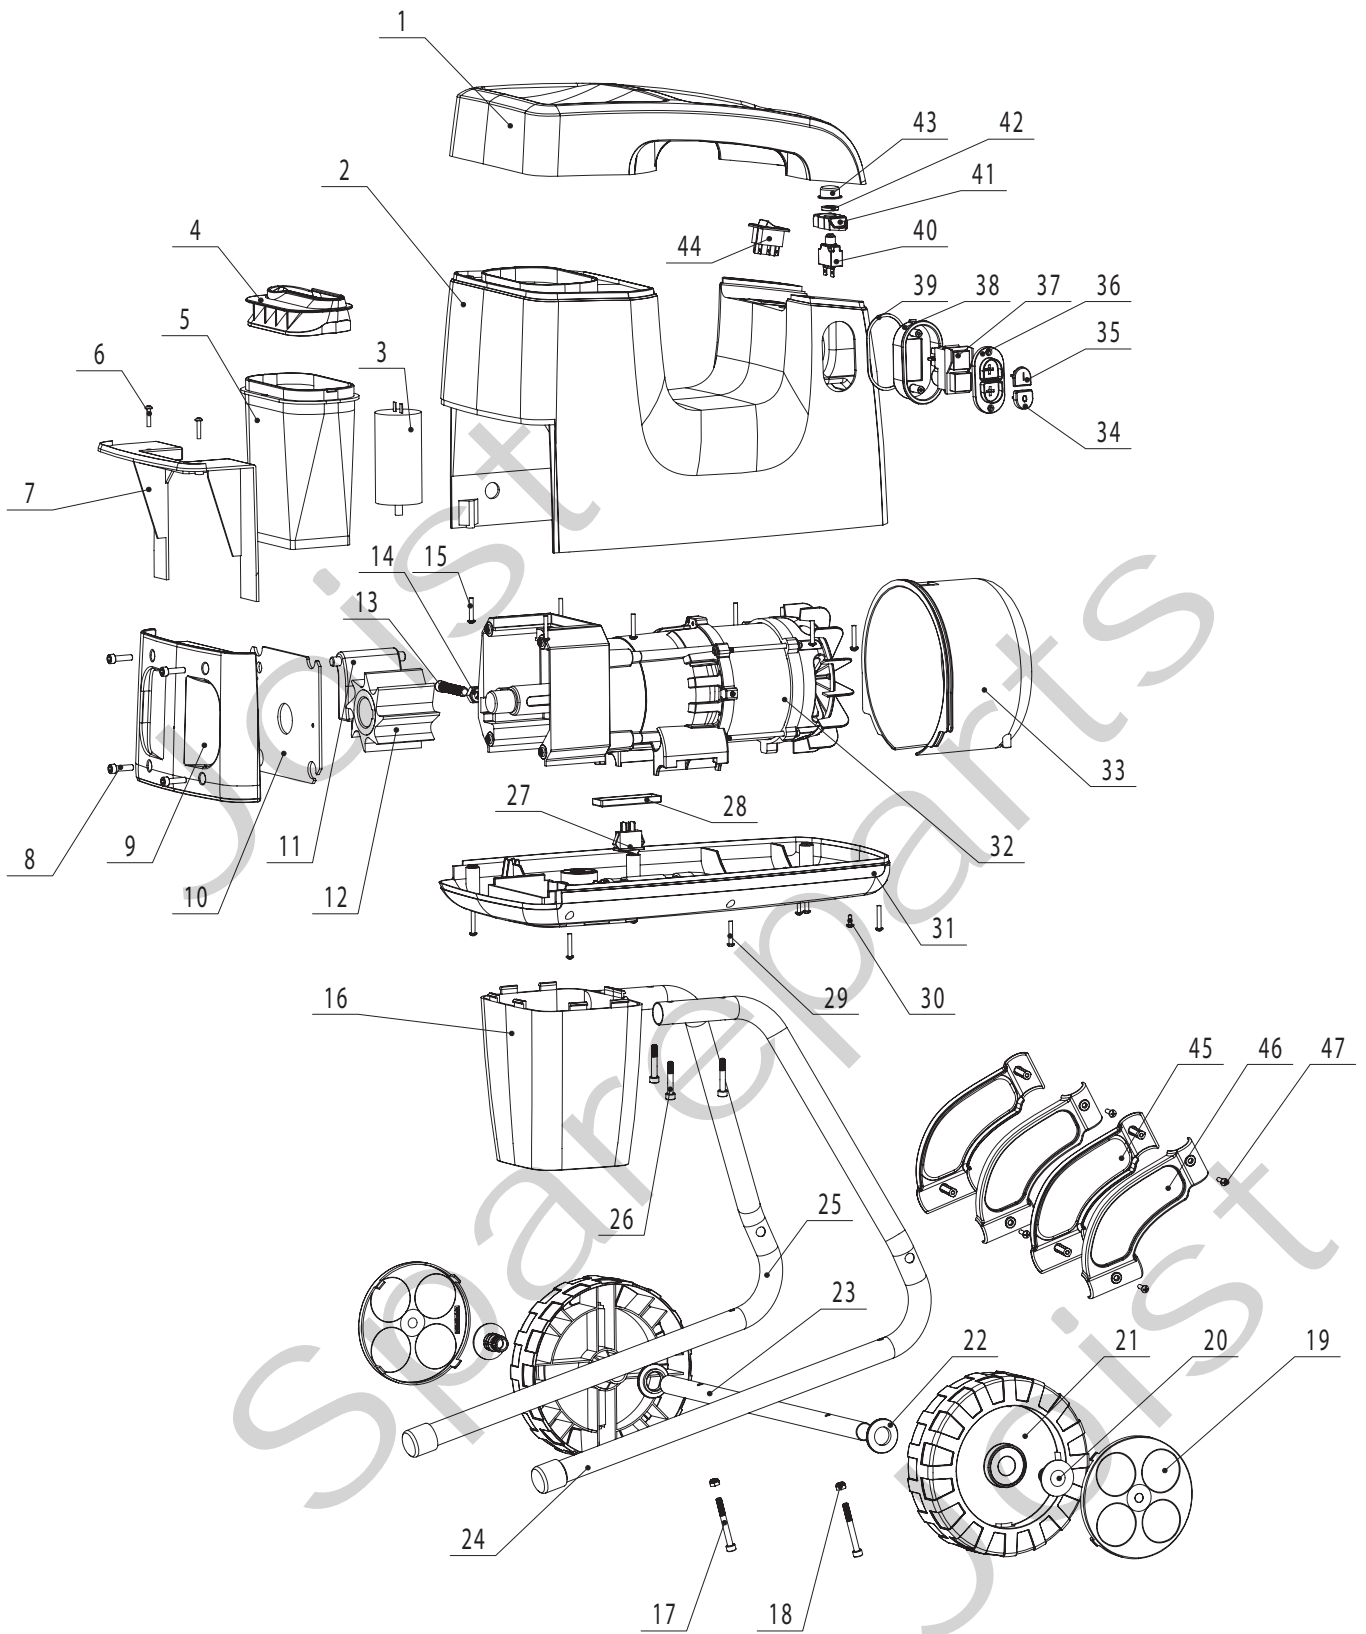

Utgåva Issue		Bildnr Picture No		BIO- QUIET KOMPOSTKVARN		BIO- QUIET SHREDDER		Sida Page	
2011- 13		2189B						16	
Pos. Fig.	Antal/Quantity			Art nr Part No	Benämning	Description	Sats Kit	Anmärkning Notes	
	17- 2663 -12	17- 2665 -12							
1	1	1		1716-0139-01	Inmatningshus.....	Feeding barrel			
2	1	1		1716-0140-01	Kåpa- gul	Shell- yellow			
3	1			1716-0129-01	Kondensator	Capacitor.....		2100W	
3		1		1716-0130-01	Kondensator	Capacitor.....		2500W	
4	1	1		1716-0141-01	Skydd	Feeding inlet shield			
5	1	1		1716-0152-01	Inmatningsträtt.....	Feeding inlet.....			
6	2	2		1716-0125-01	Skruv	Screw			
7	1	1		1716-0142-01	Ledplåt.....	Baffle.....			
8	4	4		1716-0061-01	Skruv	Screw			
9	1	1		1716-0182-01	Ändplatta	End plate			
10	1	1		1716-0183-01	Packning.....	Gasket			
11	1	1		1716-0104-01	Mothåll	Counter plate.....			
12	1	1		1716-0176-01	Skärvals	Cutter			
13	1	1		1716-0202-01	Skruv	Screw			
14	1	1		1716-0127-01	Låsmutter	Lock nut			
15	8	8		9847-7925-16	Skruv	Screw			
16	1	1		1716-0150-01	Utmatningsträtt- gul.....	Feeding outlet- yellow			
17	2	2		9948-0655-16	Skruv	Screw			
18	2	2		9799-0631-02	Mutter.....	Nut			
19	2	2		1716-0054-01	Navkapsel- gul	Wheel cover- yellow			
20	2	2		1716-0084-01	Plastnit	Plastic rivet			
21	2	2		1716-0091-01	Hjul	Wheel			
22	2	2		1716-0083-01	Plastbricka.....	Plastic shim			
23	1	1		1716-0181-01	Hjulaxel.....	Wheel axle.....			
24	1	1		1716-0179-01	Ben- vä.....	Support- LH			
25	1	1		1716-0180-01	Ben- hö.....	Support- RH			
26	4	4		9948-0635-16	Skruv	Screw			
27	1	1		1716-0137-01	Brytare.....	Switch			
28	1	1		1716-0151-01	Brytarsäte	Switch seat			
29	6	6		9847-7925-16	Skruv	Screw			
30	2	2		9847-7913-16	Skruv	Screw			
31	1	1		1716-0149-01	Bottenplatta- gul	Output barrel- yellow			
32	1			1716-0159-01	Motor & växellåda	Motor & gearbox assy.....		2100W	
32		1		1716-0160-01	Motor & växellåda	Motor & gearbox assy.....		2500W	
33	1	1		1716-0144-01	Flätkåpa	Fan cover			
34	1	1		1716-0147-01	Knopp "OFF"	Button "OFF"			
35	1	1		1716-0146-01	Knopp "ON"	Button "ON"			
36	1	1		1716-0145-01	Brytarlock- gul	Switch cover- yellow			
37	1	1		1716-0135-01	Brytare.....	Electromagn. switch.....			
38	1	1		1716-0148-01	Brytarhus- gul.....	Switch box- yellow			
39	1	1		1716-0131-01	Gummibricka.....	Rubber washer.....			
40		1		1716-0156-01	Överbelastningsskydd	Overcurrent protector.....		2500W	
40	1			1716-0157-01	Överbelastningsskydd	Overload protector		2100W	
41	1	1		1716-0143-01	Tryckring	Pressure ring			
42	1	1		1716-0096-01	Mutter.....	Nut			
43	1	1		1716-0068-01	Tätningshylsa	Water proof sleeve			
44	1	1		1716-0136-01	Brytare.....	Switch			
45	2	2		1716-0276-01	Benförstärkning- vä	Leg reinforcement- LH			
46	2	2		1716-0277-01	Benförstärkning- hö	Leg reinforcement- RH			
47	4	4		1716-0005-01	Skruv	Screw			
X 98	1	1		1716-0279-01	Uppsamlingspåse	Collecting bag		Ej ill/not ill.	
X 99	1	1		1716-0280-01	Tillbehörspåse	Assy parts bag		Ej ill/not ill.