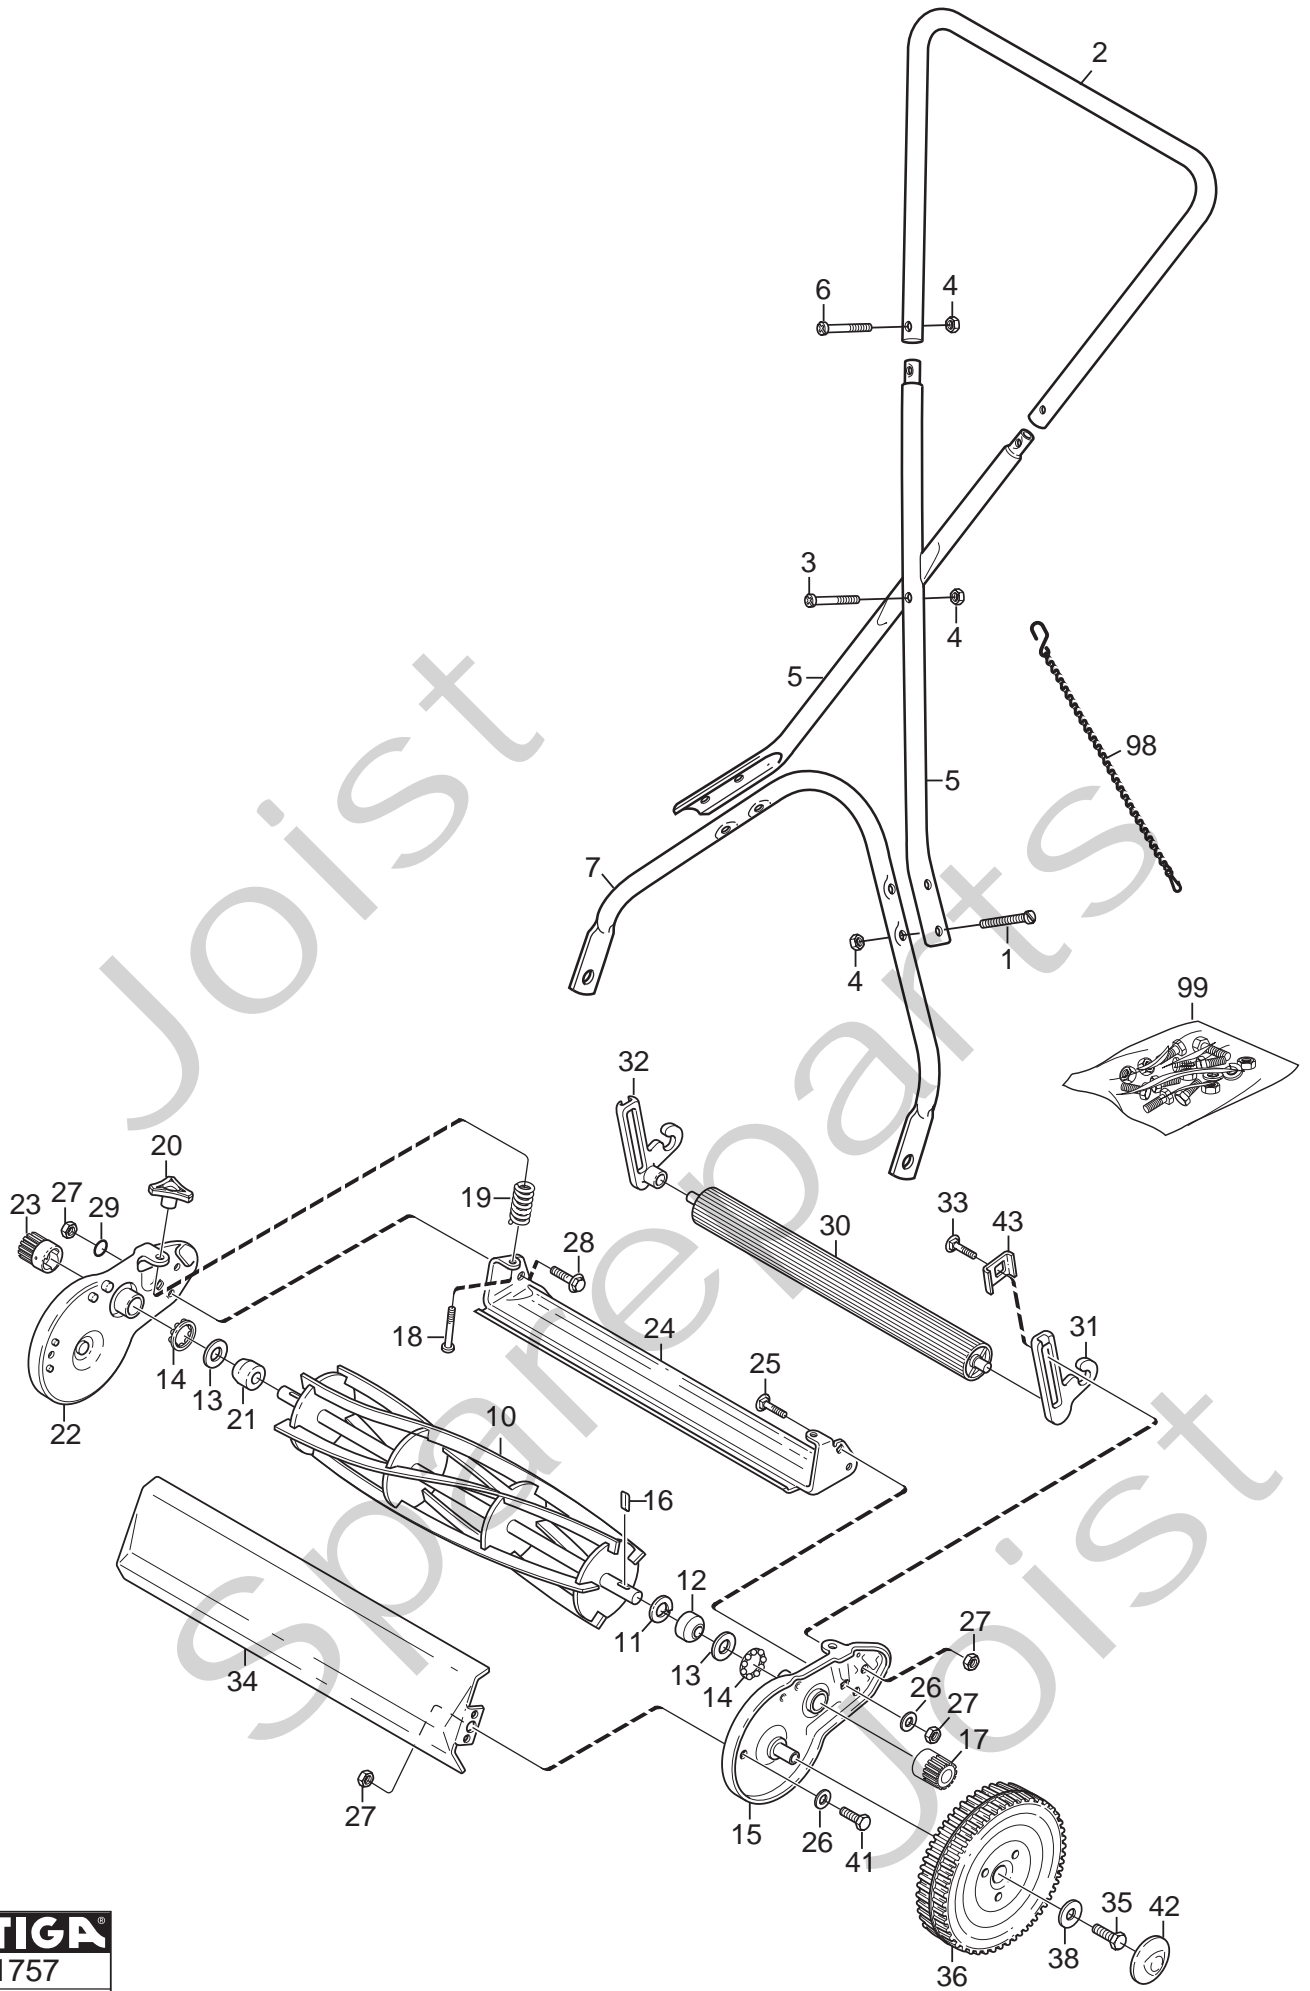

Utgåva Issue		Bildnr Picture No		HANDYCLIP (40 cm)		HANDYCLIP (40 cm)		Sida Page	
2011-13		1757						4	
Pos. Fig.	Antal/Quantity				Art nr Part No	Benämning	Description	Sats Kit	Anmärkning Notes
	2 9040 1001 /ST9								
1	4			9865-0630-16	Skruv.....	Screw.....	S		
2	1			1122-0208-01	Styre- överdel	Handle upper part			
3	1			9948-0635-16	Skruv.....	Screw.....	S		
4	7			9799-0631-02	Mutter.....	Nut.....	S		
5	2			1122-0209-01	Styrrör- mittre.....	Handle tube.....			
6	2			9865-0625-16	Skruv.....	Screw.....	S		
7	1			1122-0205-02	Styre- underdel	Lower handle			
10	1			1122-0211-02	Cylinderkniv- svart.....	Cylinder- black			
11	1			1122-0217-01	Fjäder.....	Spring conus.....			
12	1			1122-0201-01	Kona (lös).....	Conus (mobile)			
13	2			1122-0210-01	Tätningring	Joint ring.....			
14	2			1122-0218-01	Kullager	Ball bearing			
15	1			1122-0213-01	Gavel- vä.....	Flange- LH.....			
16	2			1122-0202-01	Spärrhake	Catch.....			
17	1			1122-0219-01	Drev- vä.....	Toothed wheel- LH			
18	2			1122-0222-01	Skruv.....	Adjusting screw			
19	2			1122-0221-01	Fjäder.....	Spring			
20	2			1122-0215-01	Justerratt	Adjusting knob			
21	1			1122-0236-01	Kona (fast).....	Conus (fixed)			
22	1			1122-0214-01	Gavel- hö	Flange- RH			
23	1			1122-0220-01	Drev- hö.....	Toothed wheel- RH			
24	1			1122-0216-02	Underkniv	Blade support.....			
25	2			1122-0223-01	Skruv.....	Screw.....			
26	4			9699-0062-02	Planbricka.....	Flat washer.....			
27	8			9799-0831-02	Mutter.....	Nut.....			
28	2			1117-1241-01	Bult.....	Bolt			
29	2			9683-0030-02	Låsbricka	Lock washer			
30	1			1122-0212-02	Rulle	Roller			
31	1			1122-0225-01	Rullhållare- vä.....	Roller holder- LH.....			
32	1			1122-0226-01	Rullhållare- hö	Roller holder- RH			
33	2			9898-0820-16	Skruv.....	Screw.....			
34	1			1122-0206-02	Frontplåt	Decorating plate.....			
35	2			9997-0812-16	Skruv.....	Screw.....			
36	2			1122-0203-01	Fälg + däck kpl.....	Rim + tyre assy			
38	2			1122-0204-01	Bricka	Washer.....			
41	2			9997-0816-16	Skruv.....	Screw.....			
42	2			1122-0230-01	Navkapsel	Hub cap.....			
43	2			1122-0342-01	Bricka	Washer.....			
98	1			1129-0019-01	Kätting- uppsamlare.....	Chain- grass collector			
99	1			1122-0333-01	Mont.sats	Assy kit		Märkta S/marked S