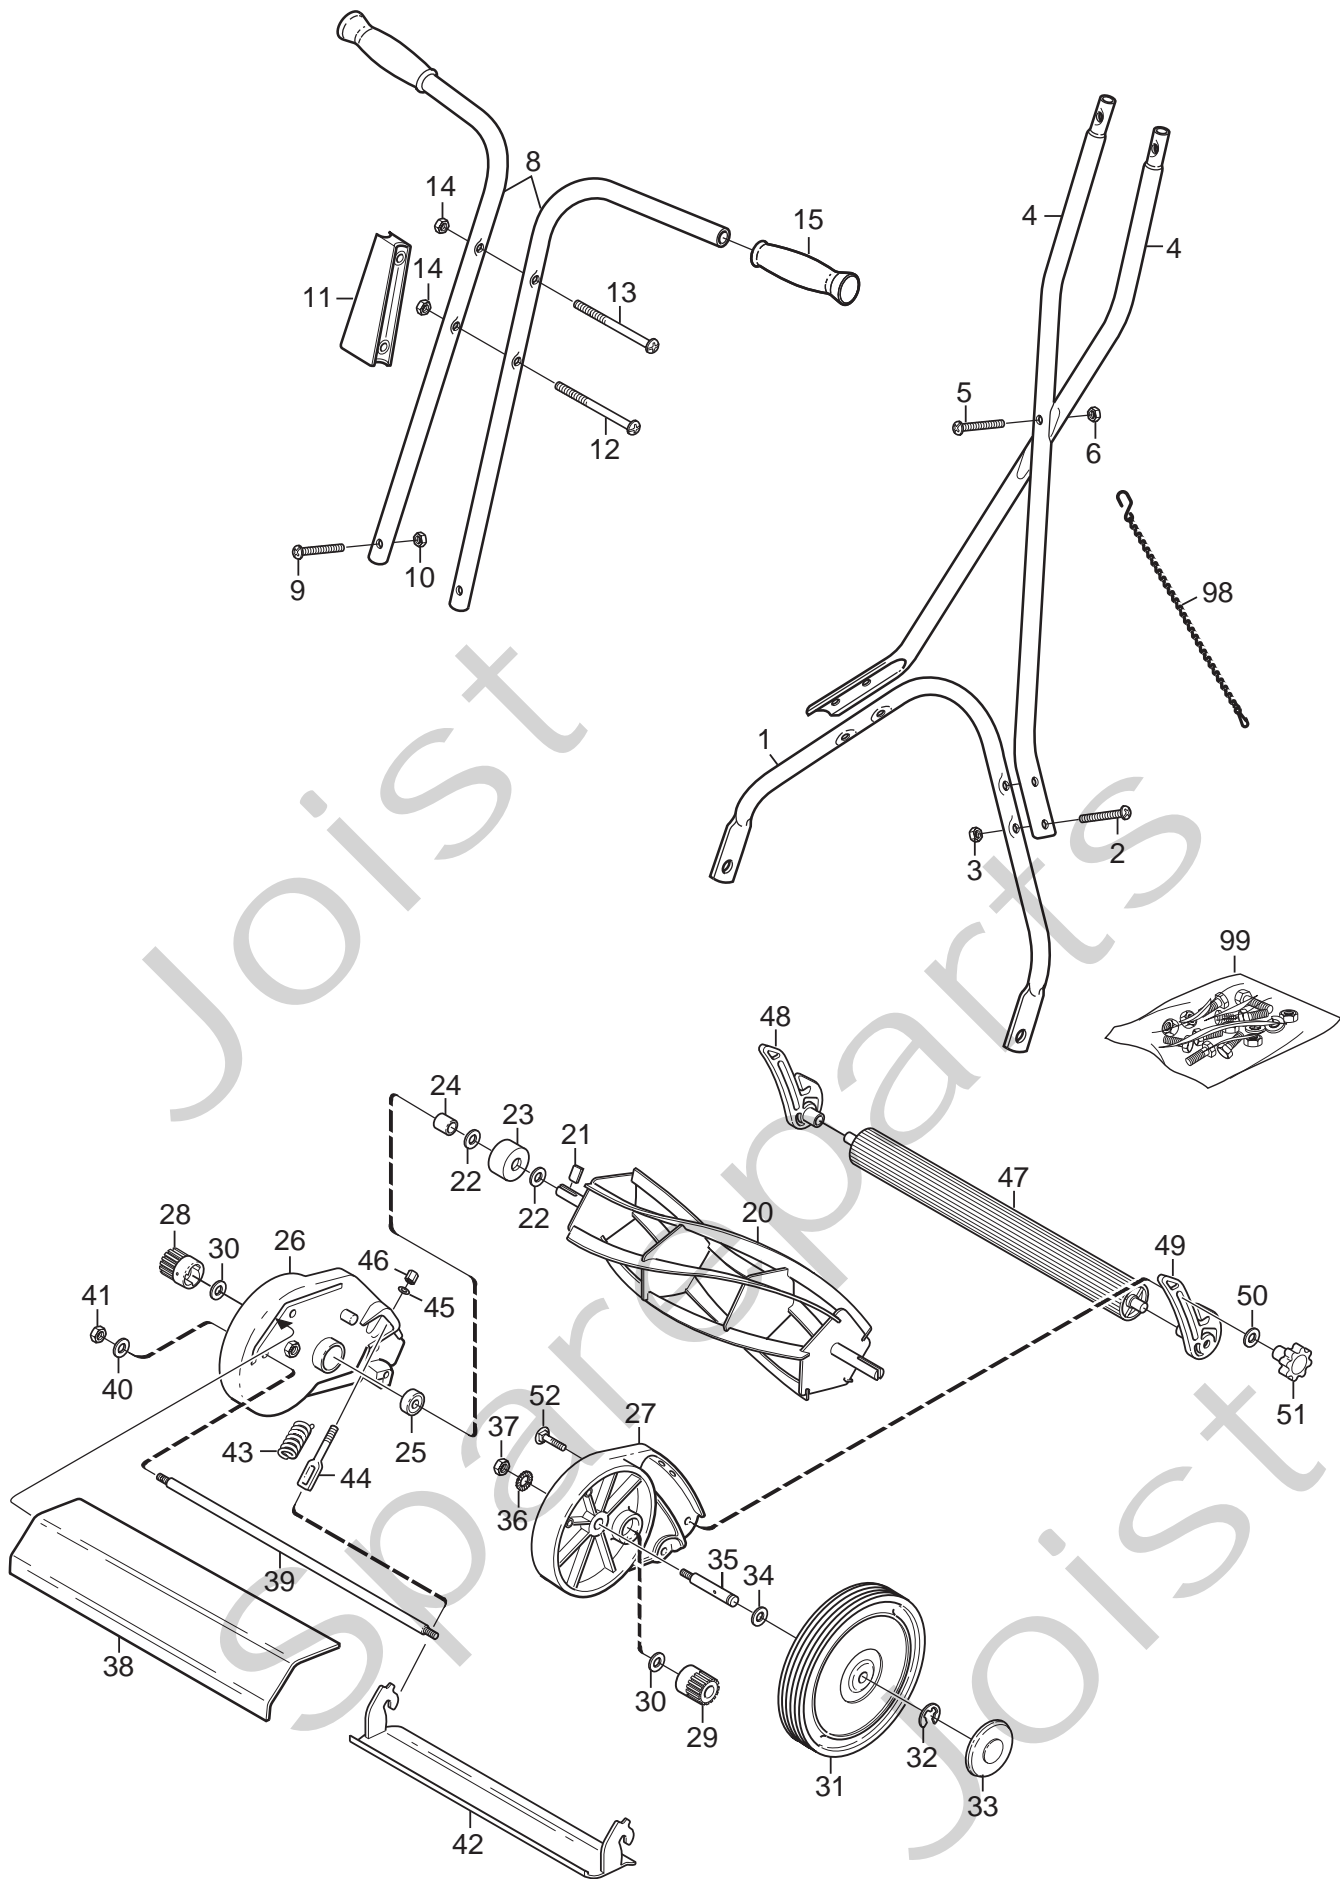

Utgåva Issue		Bildnr Picture No		FREECLIP (38 cm)		FREECLIP (38 cm)		Sida Page	
2011-13		1756						2	
Pos. Fig.	Antal/Quantity				Art nr Part No	Benämning	Description	Sats Kit	Anmärkning Notes
	2 9038 1001 /ST9								
1	1			1122-0328-01	Styre- underdel	Handle- lower part			
2	4			9865-0630-16	Skruv	Screw			
3	4			9799-0631-02	Mutter	Nut			
4	2			1122-0335-01	Styrrör- mitten	Handle tube- middle			
5	1			9865-0640-16	Skruv	Screw			
6	1			9799-0631-02	Mutter	Nut			
8	2			1122-0336-01	Styre- överdel	Handle- upper part			
9	2			9865-0630-16	Skruv	Screw			
10	2			9799-0631-02	Mutter	Nut			
11	1			1122-0337-01	Styrdistans	Handle spacer			
12	1			1122-0338-01	Skruv	Screw			
13	1			1122-0339-01	Skruv	Screw			
14	2			9799-0631-02	Mutter	Nut			
15	2			1122-0340-01	Handtag	Handle grip			
20	1			1122-0302-01	Knivcylinder- svart	Cylinder- black			
21	2			1122-0307-01	Drivkil	Drive key			
22	4			1122-0334-01	Bricka	Washer			
23	2			1122-0303-01	Skydd	Guard			
24	2			1122-0304-01	Distans	Spacer			
25	2			1122-0311-01	Kullager	Ball bearing			
26	1			1122-0309-01	Gavel- hö	Flange- RH			
27	1			1122-0308-01	Gavel- vä	Flange- LH			
28	1			1122-0306-01	Drev- hö	Gear- RH			
29	1			1122-0305-01	Drev- vä	Gear- LH			
30	2			1122-0312-01	Bricka	Washer			
31	2			1122-0314-02	Däck och fälg kpl	Tyre and rim assy			
32	2			1122-0315-01	Låsring	Lock ring			
33	2			1122-0316-01	Navkapsel	Hub cap			
34	2			1122-0312-01	Bricka	Washer			
35	2			1122-0310-01	Hjulaxel	Wheel axle			
36	2			9678-0011-02	Låsbricka	Lock washer			
37	2			9799-1031-02	Mutter	Nut			
38	1			1122-0300-01	Frontplåt	Front plate			
39	3			1122-0301-01	Förbindningsstäng	Connection rod			
40	6			9683-0030-02	Låsbricka	Lock washer			
41	6			9799-0831-02	Mutter	Nut			
42	1			1122-0318-01	Underkniv	Lower blade			
43	2			1122-0320-01	Tryckfjäder	Compression spring			
44	2			1122-0319-01	Justerskruv	Adjust screw			
45	2			1122-0322-01	Bricka	Washer			
46	2			1122-0321-01	Mutter- justerskruv	Nut- adjust screw			
47	1			1122-0324-01	Rulle	Roller			
48	1			1122-0323-02	Rullhållare- hö	Roller holder- RH			
49	1			1122-0323-01	Rullhållare- vä	Roller holder- LH			
50	2			1122-0322-01	Bricka	Washer			
51	2			1122-0326-01	Höjdställningsratt	Height adjust knob			
52	2			1122-0327-01	Skruv	Screw			
98	1			1129-0019-01	Kätting- uppsamlare	Chain- grass collector			
99	1			1122-0341-01	Monteringsatts	Assembly kit			

X