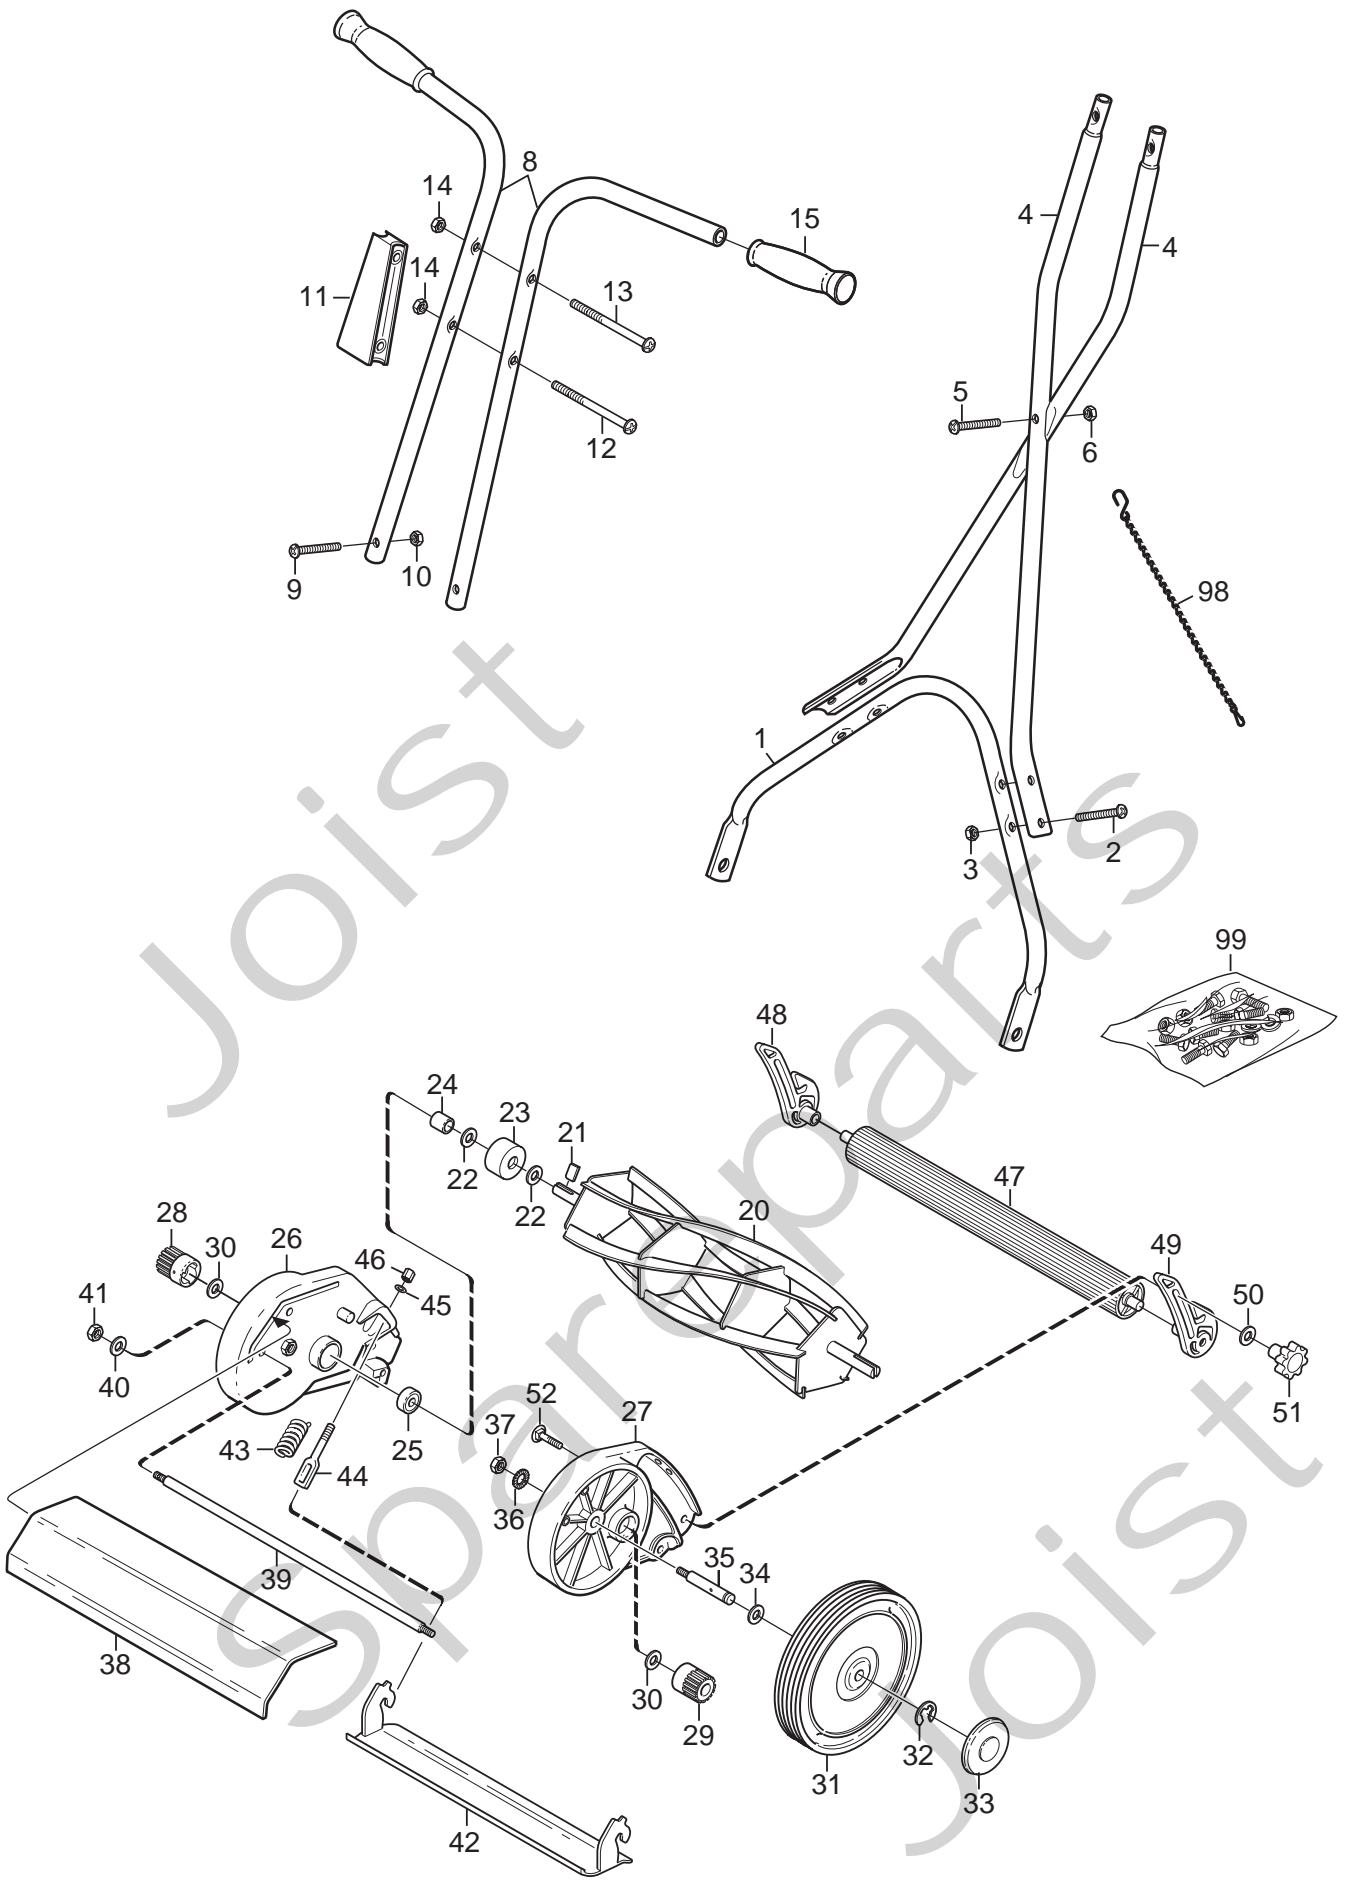

Utgåva Issue		Bildnr Picture No		FREECLIP (38 cm)		FREECLIP (38 cm)		Sida Page	
2010-12		1756						2	
Pos. Fig.	Antal/Quantity				Art nr Part No	Benämning	Description	Sats Kit	Anmärkning Notes
	2 9038 1001 /ST9								
1	1				1122-0328-01 Styre- underdel	Handle- lower part			
2	4				9865-0630-16 Skruv	Screw			
3	4				9799-0631-02 Mutter	Nut			
4	2				1122-0335-01 Styrrör- mitten	Handle tube- middle			
5	1				9865-0640-16 Skruv	Screw			
6	1				9799-0631-02 Mutter	Nut			
8	2				1122-0336-01 Styre- överdel	Handle- upper part			
9	2				9865-0630-16 Skruv	Screw			
10	2				9799-0631-02 Mutter	Nut			
11	1				1122-0337-01 Styrdistans	Handle spacer			
12	1				1122-0338-01 Skruv	Screw			
13	1				1122-0339-01 Skruv	Screw			
14	2				9799-0631-02 Mutter	Nut			
15	2				1122-0340-01 Handtag	Handle grip			
20	1				1122-0302-01 Knivcylinder- svart	Cylinder- black			
21	2				1122-0307-01 Drivkil	Drive key			
22	4				1122-0334-01 Bricka	Washer			
23	2				1122-0303-01 Skydd	Guard			
24	2				1122-0304-01 Distans	Spacer			
25	2				1122-0311-01 Kullager	Ball bearing			
26	1				1122-0309-01 Gavel- hö	Flange- RH			
27	1				1122-0308-01 Gavel- vä	Flange- LH			
28	1				1122-0306-01 Drev- hö	Gear- RH			
29	1				1122-0305-01 Drev- vä	Gear- LH			
30	2				1122-0312-01 Bricka	Washer			
31	2				1122-0314-02 Däck och fälg kpl	Tyre and rim assy			
32	2				1122-0315-01 Låsring	Lock ring			
33	2				1122-0316-01 Navkapsel	Hub cap			
34	2				1122-0312-01 Bricka	Washer			
35	2				1122-0310-01 Hjulaxel	Wheel axle			
36	2				9678-0011-02 Låsbricka	Lock washer			
37	2				9799-1031-02 Mutter	Nut			
38	1				1122-0300-01 Frontplåt	Front plate			
39	3				1122-0301-01 Förbindningsstäng	Connection rod			
40	6				9683-0030-02 Låsbricka	Lock washer			
41	6				9799-0831-02 Mutter	Nut			
42	1				1122-0318-01 Underkniv	Lower blade			
43	2				1122-0320-01 Tryckfjäder	Compression spring			
44	2				1122-0319-01 Justerskruv	Adjust screw			
45	2				1122-0322-01 Bricka	Washer			
46	2				1122-0321-01 Mutter- justerskruv	Nut- adjust screw			
47	1				1122-0324-01 Rulle	Roller			
48	1				1122-0323-02 Rullhållare- hö	Roller holder- RH			
49	1				1122-0323-01 Rullhållare- vä	Roller holder- LH			
50	2				1122-0322-01 Bricka	Washer			
51	2				1122-0326-01 Höjdställningsratt	Height adjust knob			
52	2				1122-0327-01 Skruv	Screw			
98	1				1129-0019-01 Kätting- uppsamlare	Chain- grass collector			
99	1				1122-0341-01 Monteringssats	Assembly kit			

X