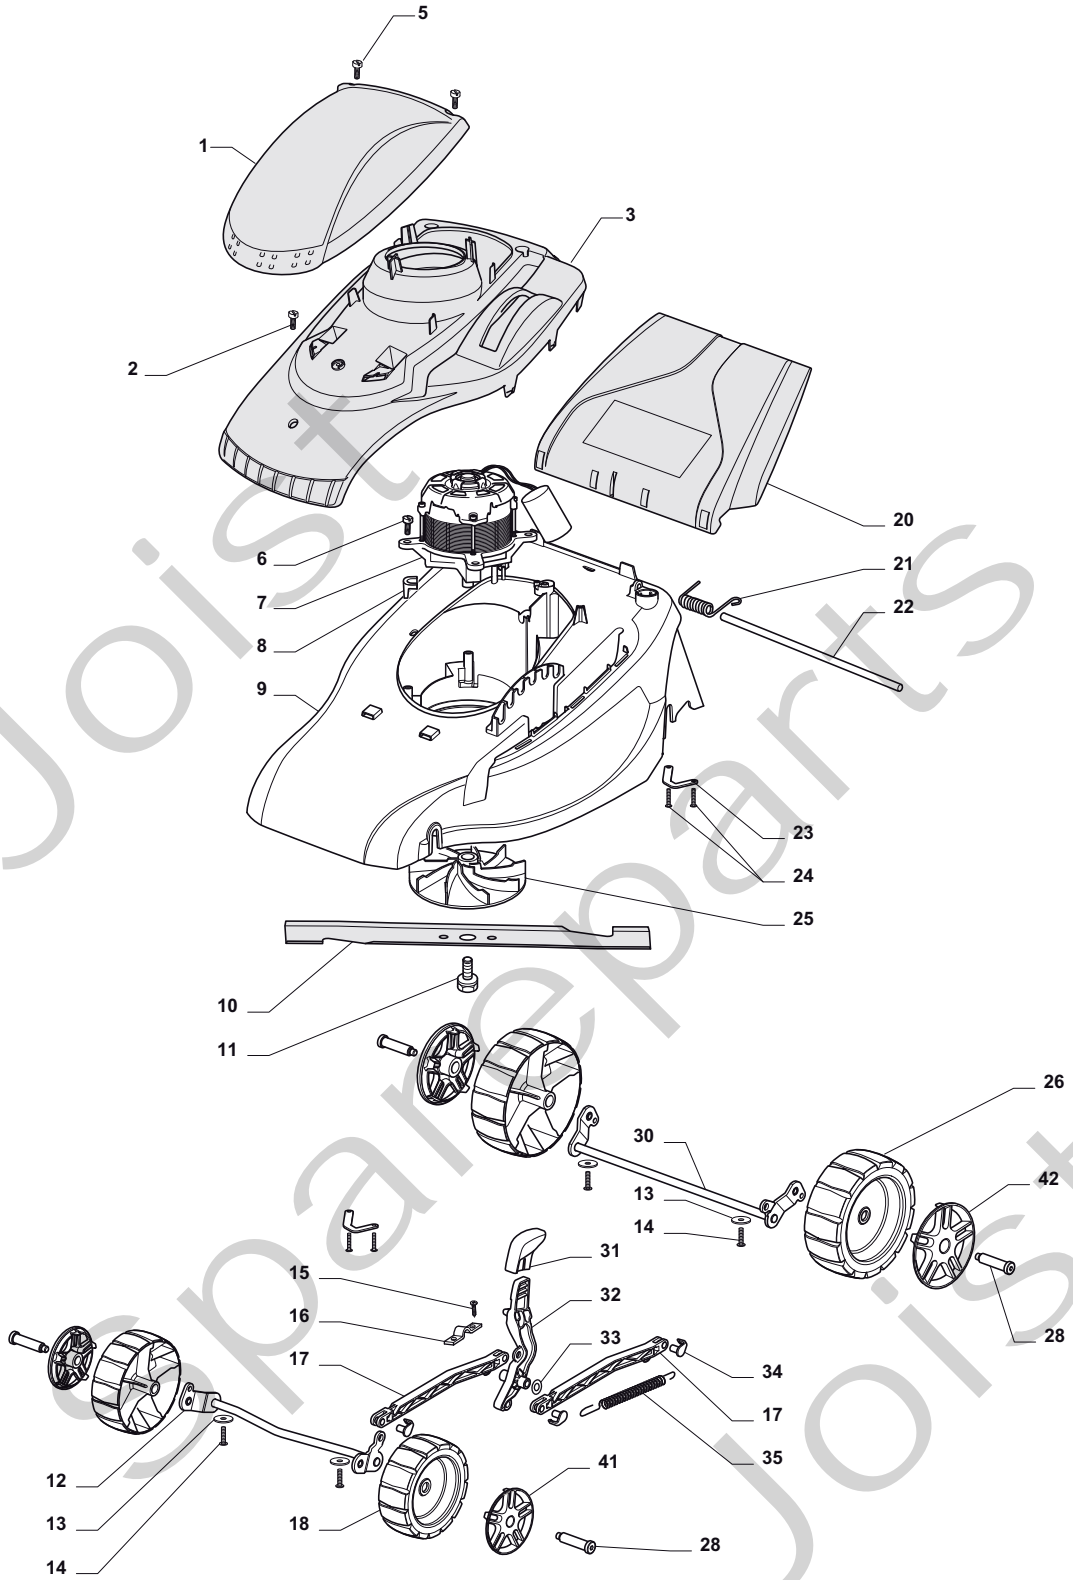

THIS INFORMATION IS NOT INTENDED FOR SALE OR RESALE, AND THIS NOTICE MUST REMAIN ON ALL COPIES.

**STIGA**®

Position	Part No.	Q.Ty	Description
1	322055129/0	1	Cover Yellow
2	12728124/0	1	Screw
3	322785254/0	1	Grey Support, Cover
5	12728701/0	2	Screw
6	12735410/0	4	Screw
7	118563661/0	1	Motor Leo 230-240V (1500W)
8	22167700/0	4	Spacer
9	322066722/0	1	Deck Yellow
10	81004142/0	1	Blade
11	381004352/1	1	Screw
12	381002855/0	1	Axle, Front Wheels
13	12523050/0	4	Washer
14	112728705/0	4	Screw
15	12728701/0	2	Screw
16	25547049/0	1	Plate
17	322869669/0	2	Tie Rod
18	322686094/0	2	Wheel Ø 130
20	322600174/1	1	Stone-Guard, Grey
21	22450250/0	1	Spring
22	22512601/0	1	Pin
23	322545175/0	1	Plate
24	12728701/0	2	Screw
25	322465602/1	1	Hub
26	322686095/0	2	Wheel Ø 160
28	22524337/0	4	Pin
30	381002857/0	1	Axle, Rear Wheels
31	322399827/0	1	Knob
32	322321528/0	1	Lever, Height Adjustment
33	112520033/0	1	Washer
34	22524338/0	4	Pin
35	122450425/0	2	Spring
41	322110561/0	2	Hub Cap Grey
42	322110562/0	2	Hub Cap Grey

Position	Part No.	Q.Ty	Description
1	381600503/3	1	Dead Hand Switch CE
1	381600505/4	1	Dead Hand Switch UK
1	381600504/3	1	Dead Hand Switch CH
2	322245063/0	2	Ring Nut, Internal
3	381006679/0	1	Handle, Middle Part
4	322680014/0	2	Washer
5	381003252/0	2	Lever, Handle Blocking
6	22010250/0	1	Rod, Fairlead Bearing
7	322195101/4	1	Fairlead
8	81006941/4	1	Handle, Upper Part
9	22820066/1	2	Cap
10	322245062/0	2	Ring Nut, External
11	322820081/0	2	Cap
13	12293200/0	2	Nut
14	381006675/1	1	Handle, Lower Part
15	12731600/1	2	Screw
16	22545135/0	2	Plate
17	322322883/1	1	Lever, Engine Brake
18	12728701/0	4	Screw
19	22450115/0	1	Spring
20	322230350/1	1	Fulcrum Pin
21	322785144/1	1	Support
22	322321530/0	2	Coiler Cable, Lever
23	322321531/0	2	Coiler Cable, Base
24	12728691/0	2	Screw