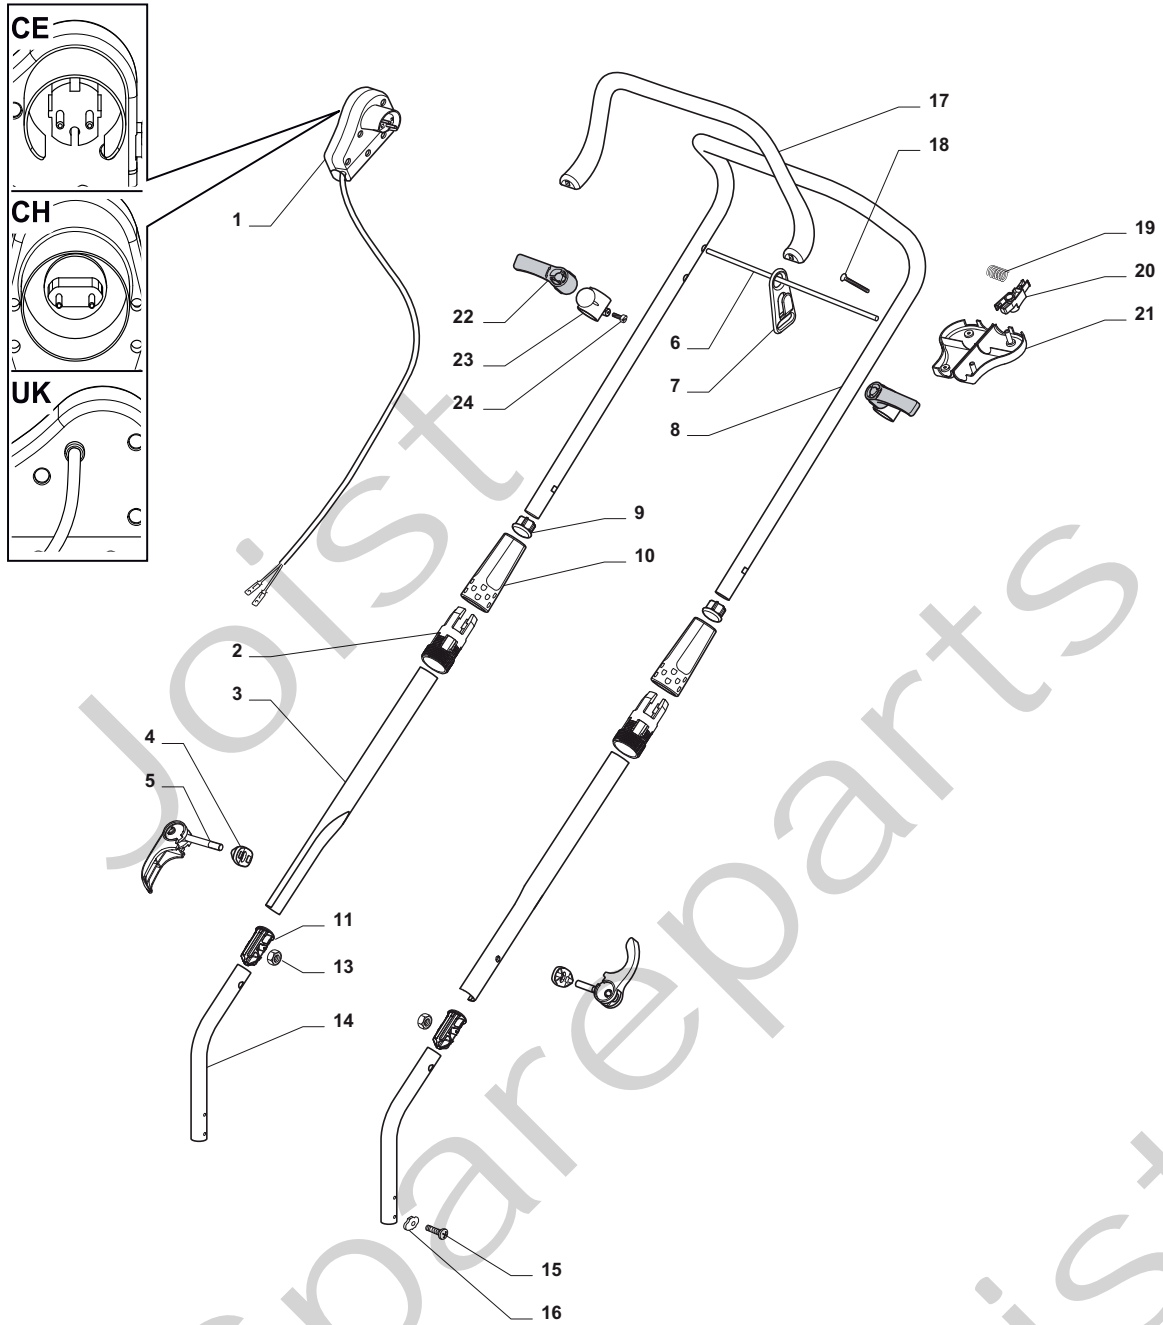

THIS INFORMATION IS NOT INTENDED FOR SALE OR RESALE, AND THIS NOTICE MUST REMAIN ON ALL COPIES.

**STIGA**®

Position	Part No.	Q.Ty	Description
1	322055129/0	1	Cover Yellow
2	12728124/0	1	Screw
3	322785254/0	1	Grey Support, Cover
5	12728701/0	2	Screw
6	12735410/0	4	Screw
7	118563661/0	1	Motor Leo 230-240V (1500W)
8	22167700/0	4	Spacer
9	322066722/0	1	Deck Yellow
10	81004142/0	1	Blade
11	381004352/1	1	Screw
12	381002855/0	1	Axle, Front Wheels
13	12523050/0	4	Washer
14	112728705/0	4	Screw
15	12728701/0	2	Screw
16	25547049/0	1	Plate
17	322869669/0	2	Tie Rod
18	322686094/0	2	Wheel Ø 130
20	322600174/1	1	Stone-Guard, Grey
21	22450250/0	1	Spring
22	22512601/0	1	Pin
23	322545175/0	1	Plate
24	12728701/0	2	Screw
25	322465602/1	1	Hub
26	322686095/0	2	Wheel Ø 160
28	22524337/0	4	Pin
30	381002857/0	1	Axle, Rear Wheels
31	322399827/0	1	Knob
32	322321528/0	1	Lever, Height Adjustment
33	112520033/0	1	Washer
34	22524338/0	4	Pin
35	122450425/0	2	Spring
41	322110561/0	2	Hub Cap Grey
42	322110562/0	2	Hub Cap Grey

Position	Part No.	Q.Ty	Description
1	381600503/3	1	Dead Hand Switch CE
1	381600505/4	1	Dead Hand Switch UK
1	381600504/3	1	Dead Hand Switch CH
2	322245063/0	2	Ring Nut, Internal
3	381006679/0	1	Handle, Middle Part
4	322680014/0	2	Washer
5	381003252/0	2	Lever, Handle Blocking
6	22010250/0	1	Rod, Fairlead Bearing
7	322195101/4	1	Fairlead
8	81006941/4	1	Handle, Upper Part
9	22820066/1	2	Cap
10	322245062/0	2	Ring Nut, External
11	322820081/0	2	Cap
13	12293200/0	2	Nut
14	381006675/1	1	Handle, Lower Part
15	12731600/1	2	Screw
16	22545135/0	2	Plate
17	322322883/1	1	Lever, Engine Brake
18	12728701/0	4	Screw
19	22450115/0	1	Spring
20	322230350/1	1	Fulcrum Pin
21	322785144/1	1	Support
22	322321530/0	2	Coiler Cable, Lever
23	322321531/0	2	Coiler Cable, Base
24	12728691/0	2	Screw

Position	Part No.	Q.Ty	Description
1	322393622/0	1	Handle
2	322486208/0	1	Grassbox Upper Part, Grey
3	181002273/0	1	Box, Fabric
4	122608540/0	1	Stiffening Lower
5	112523030/0	2	Washer
6	112728705/0	2	Screw