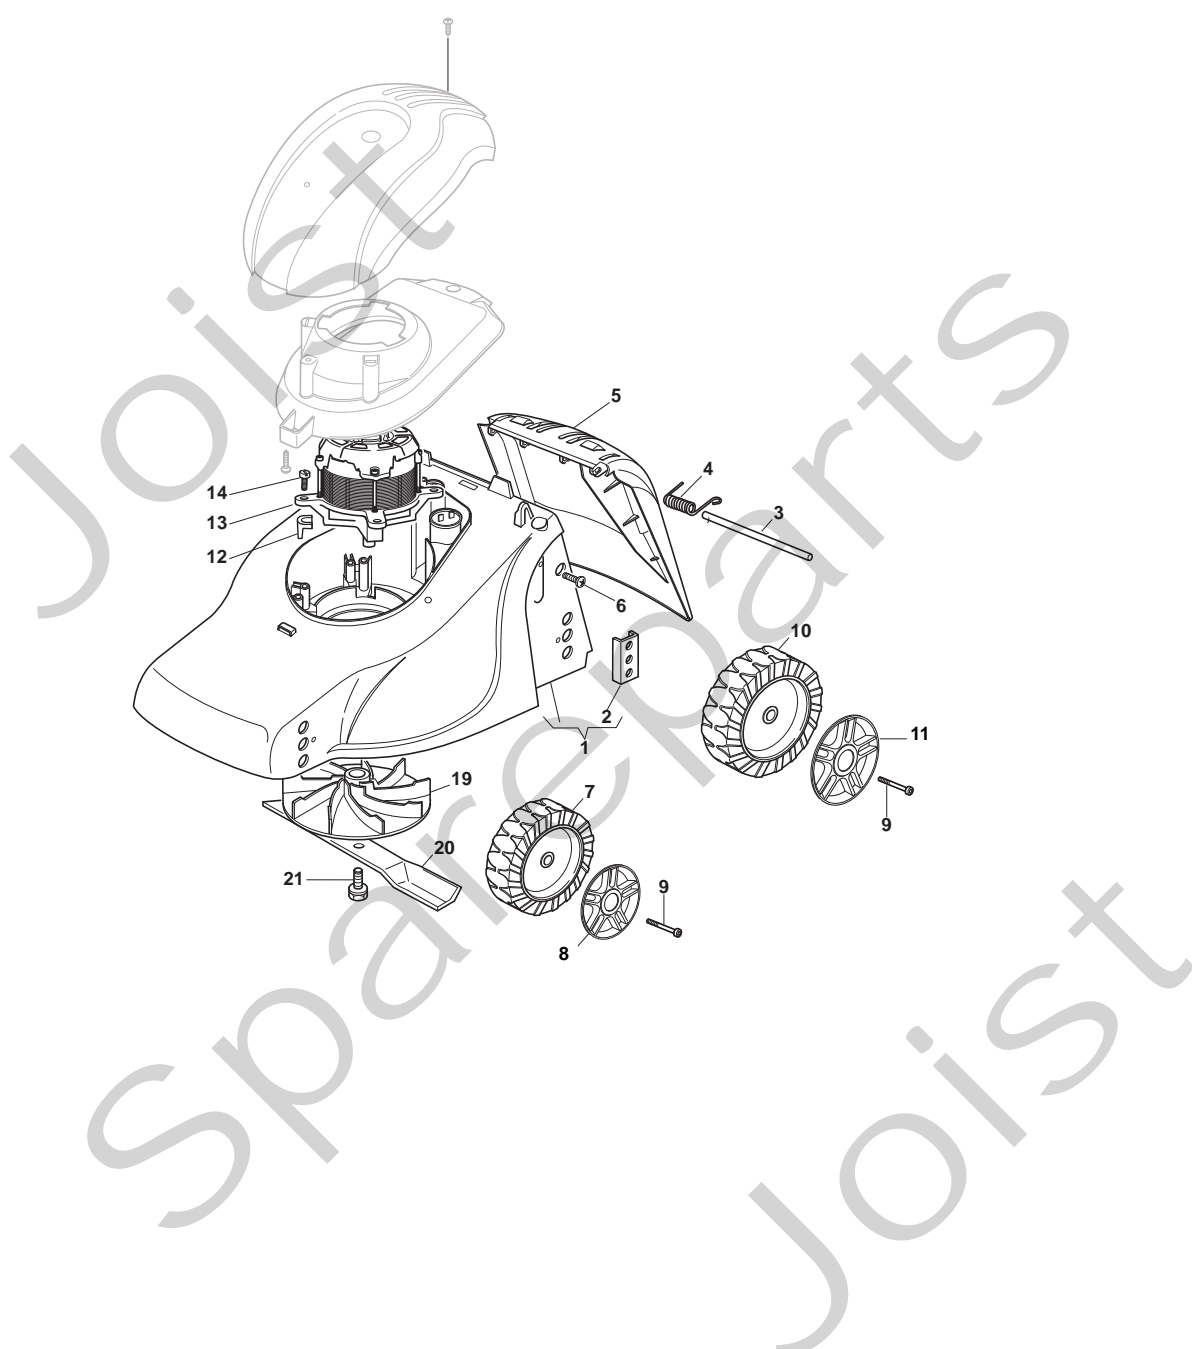

Genuine Spare Parts

www.stiga.com

TURBO 35 EL Model Year 2012

- Use GLOBAL GARDEN PRODUCT Genuine Spare Parts specified in the parts list for repair and/or replacement.
- The contents described in the parts list may change due to improvement.
- The drawings of the spare parts are only indicative and might not represent the part in question exactly.
- The indications "right" - "left" - "front" - "rear" refer to the position of the operator when using the machine.
- When placing orders of parts for repair and/or replacement, make sure that the illustrated parts list is the one applying to the machine's year of manufacture, as shown on the identification plate attached to the machine.

THIS INFORMATION IS NOT INTENDED FOR SALE OR RESALE, AND THIS NOTICE MUST REMAIN ON ALL COPIES.

STIGA®

Position	Part No.	Q.Ty	Description
1	81001560/0	1	Deck Red
2	22785087/1	4	Support, Wheels
3	22512530/0	1	Pin
4	22450250/0	1	Spring
5	322600055/2	1	Stone-Guard
6	12728450/0	2	Screw
7	22686083/0	2	Wheel Ø 130
8	322110561/0	2	Hub Cap Grey
9	22524337/0	4	Pin
10	22686085/0	2	Wheel Ø 160
11	322110562/0	2	Hub Cap Grey
13	118563658/0	1	Spacer
14	12735410/0	4	Motor
19	322465602/1	1	Screw
20	81004116/0	1	Hub Fan
20	81004141/0	1	Blade Standard
21	381004352/1	1	Screw

Position	Part No.	Q.Ty	Description
1	381006940/2	1	Handle, L Lower
2	381006939/2	1	Handle, R Lower
3	81006941/4	1	Handle, Upper Part
4	18566112/0	2	Cap
5	12819120/0	2	Screw
6	22680006/1	2	Washer
7	22399900/0	2	Knob
8	12293200/0	2	Nut
9	381600503/4	1	Dead Hand Switch (CE)
9	381600505/4	1	Dead Hand Switch (UK)
9	381600504/4	1	Dead Hand Switch (CH)
10	12728701/0	4	Screw
11	22192000/1	1	Anchor Clamp
12	322322883/1	1	Lever, Engine Brake
13	322195101/4	1	Fairlead
14	22010250/0	1	Rod, Fairlead Bearing
15	322230350/1	1	Fulcrum Pin
16	322785144/1	1	Support
17	22450115/0	1	Spring
18	81008669/0	1	Outfit, Screws