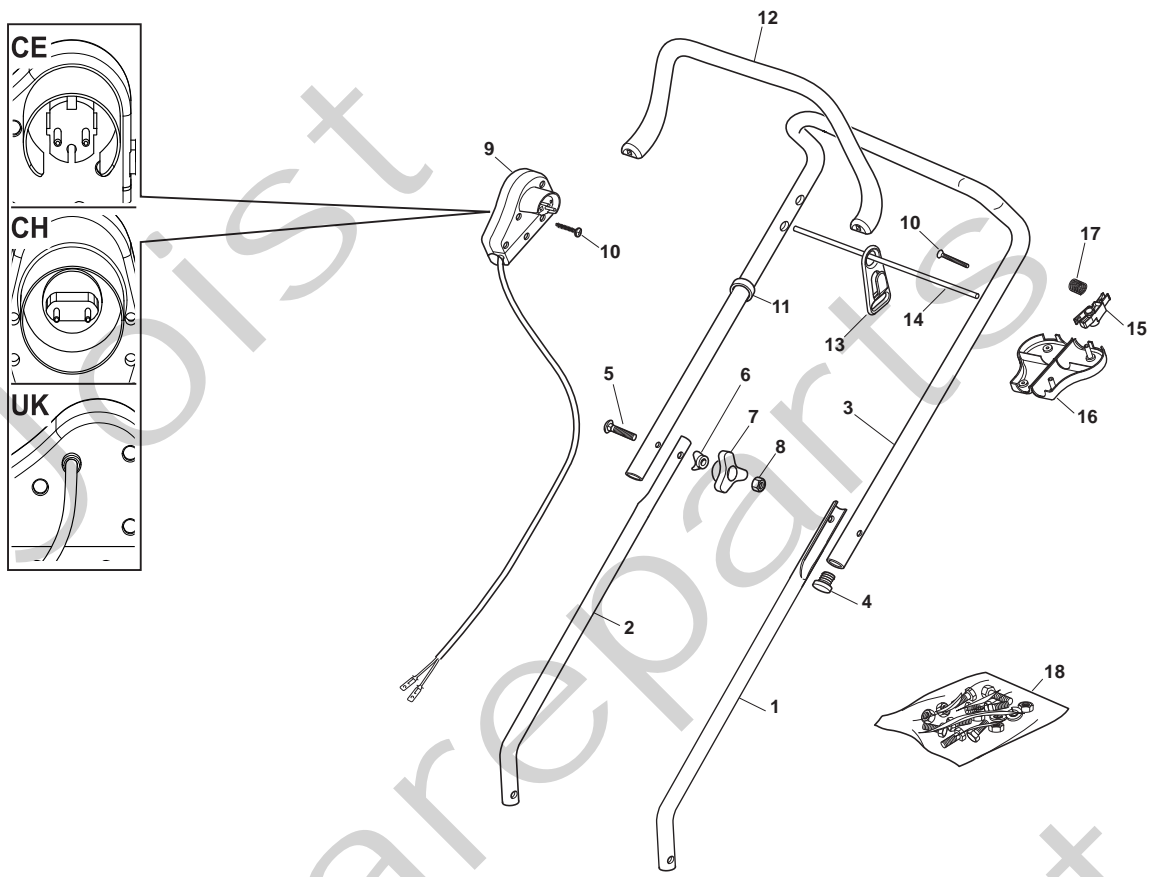

Genuine Spare Parts

www.stiga.com

TURBO 35 EL Model Year 2012

- Use GLOBAL GARDEN PRODUCT Genuine Spare Parts specified in the parts list for repair and/or replacement.
- The contents described in the parts list may change due to improvement.
- The drawings of the spare parts are only indicative and might not represent the part in question exactly.
- The indications "right" - "left" - "front" - "rear" refer to the position of the operator when using the machine.
- When placing orders of parts for repair and/or replacement, make sure that the illustrated parts list is the one applying to the machine's year of manufacture, as shown on the identification plate attached to the machine.

THIS INFORMATION IS NOT INTENDED FOR SALE OR RESALE, AND THIS NOTICE MUST REMAIN ON ALL COPIES.

STIGA®

Position	Part No.	Q.Ty	Description
1	81001560/0	1	Deck Red
2	22785087/1	4	Support, Wheels
3	22512530/0	1	Pin
4	22450250/0	1	Spring
5	322600055/2	1	Stone-Guard
6	12728450/0	2	Screw
7	22686083/0	2	Wheel Ø 130
8	322110561/0	2	Hub Cap Grey
9	22524337/0	4	Pin
10	22686085/0	2	Wheel Ø 160
11	322110562/0	2	Hub Cap Grey
13	118563658/0	1	Spacer
14	12735410/0	4	Motor
19	322465602/1	1	Screw
20	81004116/0	1	Hub Fan
20	81004141/0	1	Blade Standard
21	381004352/1	1	Screw

Position	Part No.	Q.Ty	Description
1	381006940/2	1	Handle, L Lower
2	381006939/2	1	Handle, R Lower
3	81006941/4	1	Handle, Upper Part
4	18566112/0	2	Cap
5	12819120/0	2	Screw
6	22680006/1	2	Washer
7	22399900/0	2	Knob
8	12293200/0	2	Nut
9	381600503/4	1	Dead Hand Switch (CE)
9	381600505/4	1	Dead Hand Switch (UK)
9	381600504/4	1	Dead Hand Switch (CH)
10	12728701/0	4	Screw
11	22192000/1	1	Anchor Clamp
12	322322883/1	1	Lever, Engine Brake
13	322195101/4	1	Fairlead
14	22010250/0	1	Rod, Fairlead Bearing
15	322230350/1	1	Fulcrum Pin
16	322785144/1	1	Support
17	22450115/0	1	Spring
18	81008669/0	1	Outfit, Screws