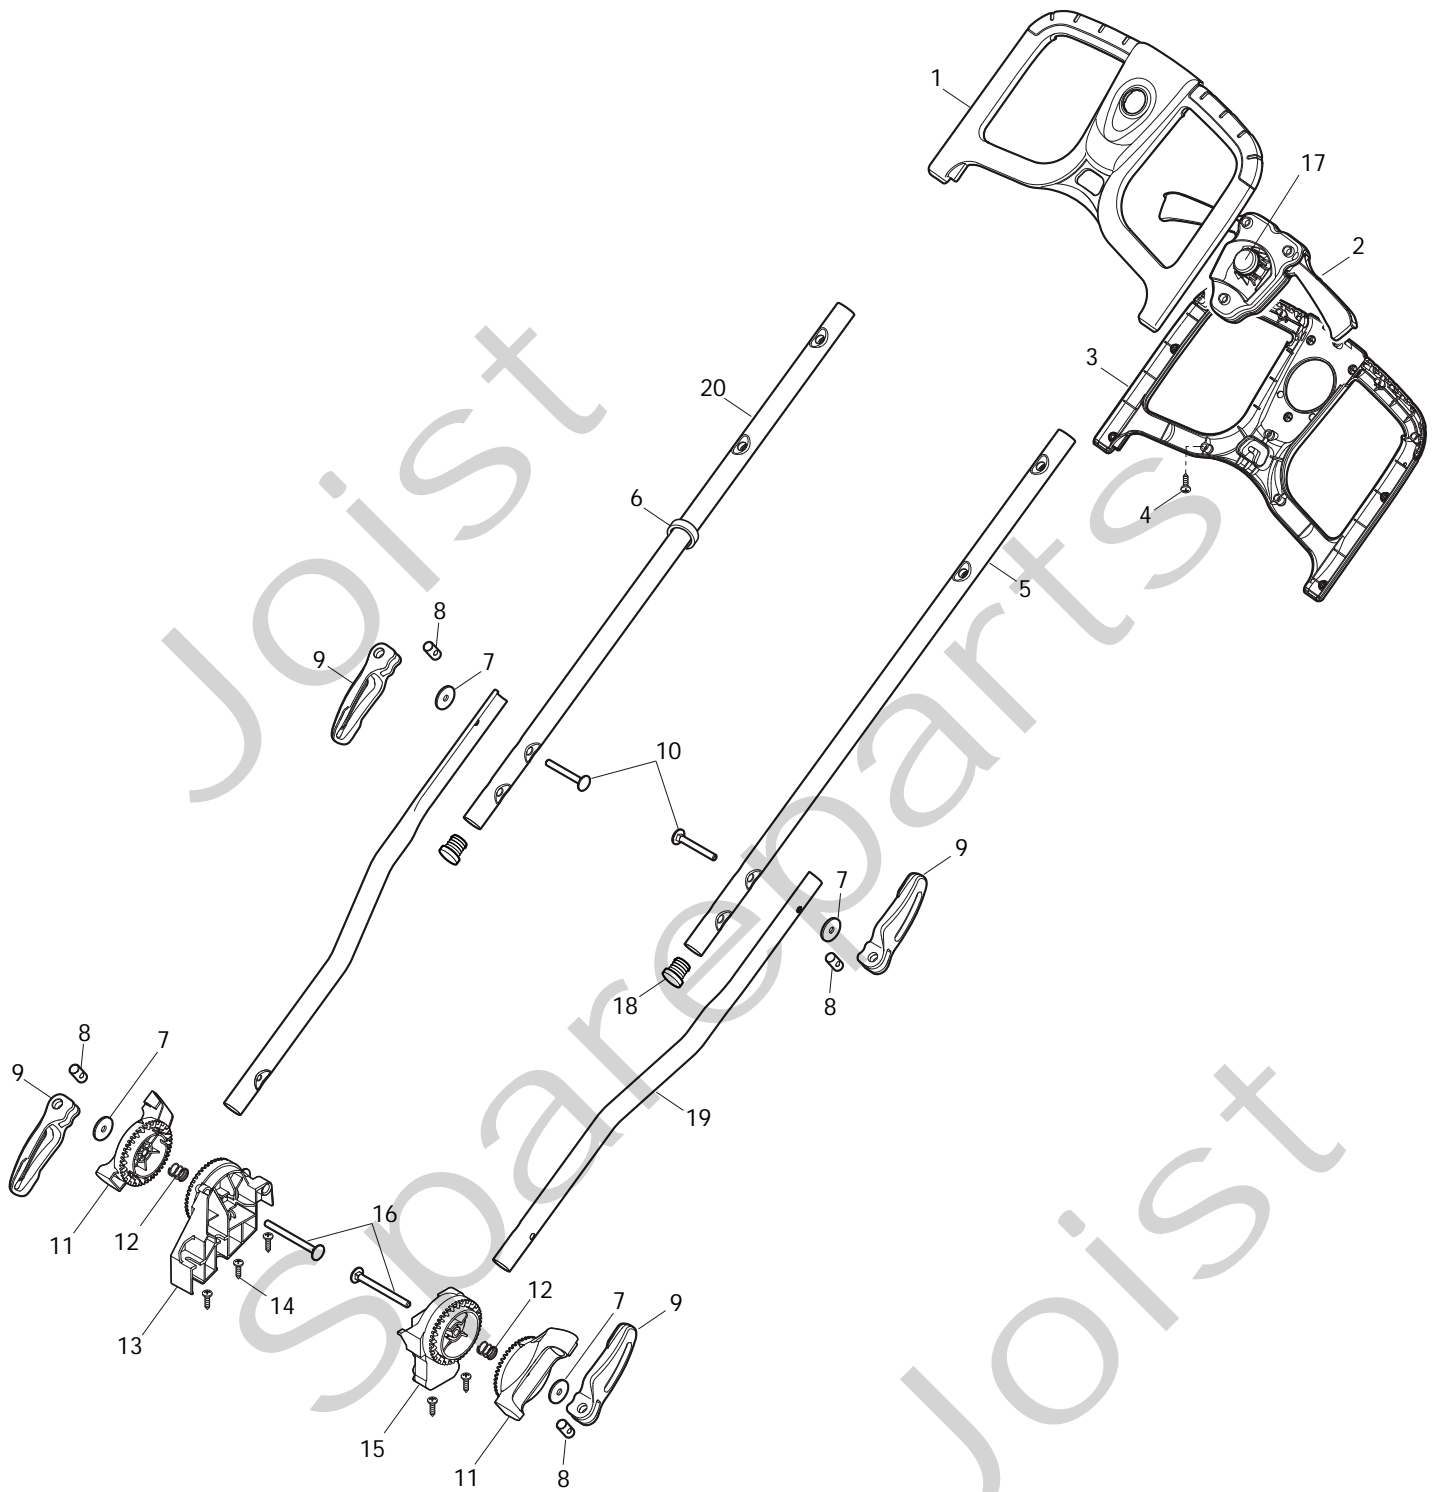

Genuine Spare Parts

www.stiga.com

COMBI 40 AE Model Year 2012

- Use GLOBAL GARDEN PRODUCT Genuine Spare Parts specified in the parts list for repair and/or replacement.
- The contents described in the parts list may change due to improvement.
- The drawings of the spare parts are only indicative and might not represent the part in question exactly.
- The indications "right" - "left" - "front" - "rear" refer to the position of the operator when using the machine.
- When placing orders of parts for repair and/or replacement, make sure that the illustrated parts list is the one applying to the machine's year of manufacture, as shown on the identification plate attached to the machine.

Position	Part No.	Q.Ty	Description
1	322066760/0	1	Deck Grey
2	322785387/0	1	Support, Wheels
3	322686105/0	2	Wheel Ø 250
4	322110700/0	2	Hub Cap Yellow
5	112604903/0	1	Crown Fastener
6	122033425/0	1	Axle, Rear Wheels
7	322545142/0	2	Plate
8	112728714/0	8	Screw
9	322785414/0	1	Lever, Height Adjustment
10	322524354/0	1	Pin
11	122446195/0	1	Spring
12	322869680/0	1	Rod, Height Adjustment Grey
13	322785415/0	2	Plate
14	122033424/0	1	Axle, Front Wheels
15	322785386/0	1	Support, Wheels Grey
16	322686104/0	2	Wheel Ø 150
17	322110699/0	2	Hub Cap Yellow
18	322785385/0	1	Support, Wheels

Position	Part No.	Q.Ty	Description
1	322291032/0	1	Upper Half Handgrip Switch
2	381600524/0	1	Dead Hand Switch
3	322291033/0	1	Lower Half Handgrip Switch
4	112728713/0	11	Screw
5	381007515/0	1	Handle, Lower Part Left
6	122192000/1	1	Clamp
7	112523050/0	4	Washer
8	122524352/0	4	Pin
9	322319520/0	4	Fixing Lever Handle
10	122943016/0	2	Screw
11	322246100/0	2	Handle Joint Grey
12	122430210/0	2	Spring
13	322745052/0	2	Right Joint
14	112728714/0	5	Screw
15	322745051/0	1	Left Joint
16	122943017/0	2	Screw
18	118566112/0	2	Cap
19	381007513/0	2	Handle, Lower Part
20	381007514/0	1	Handle, Upper Part Right