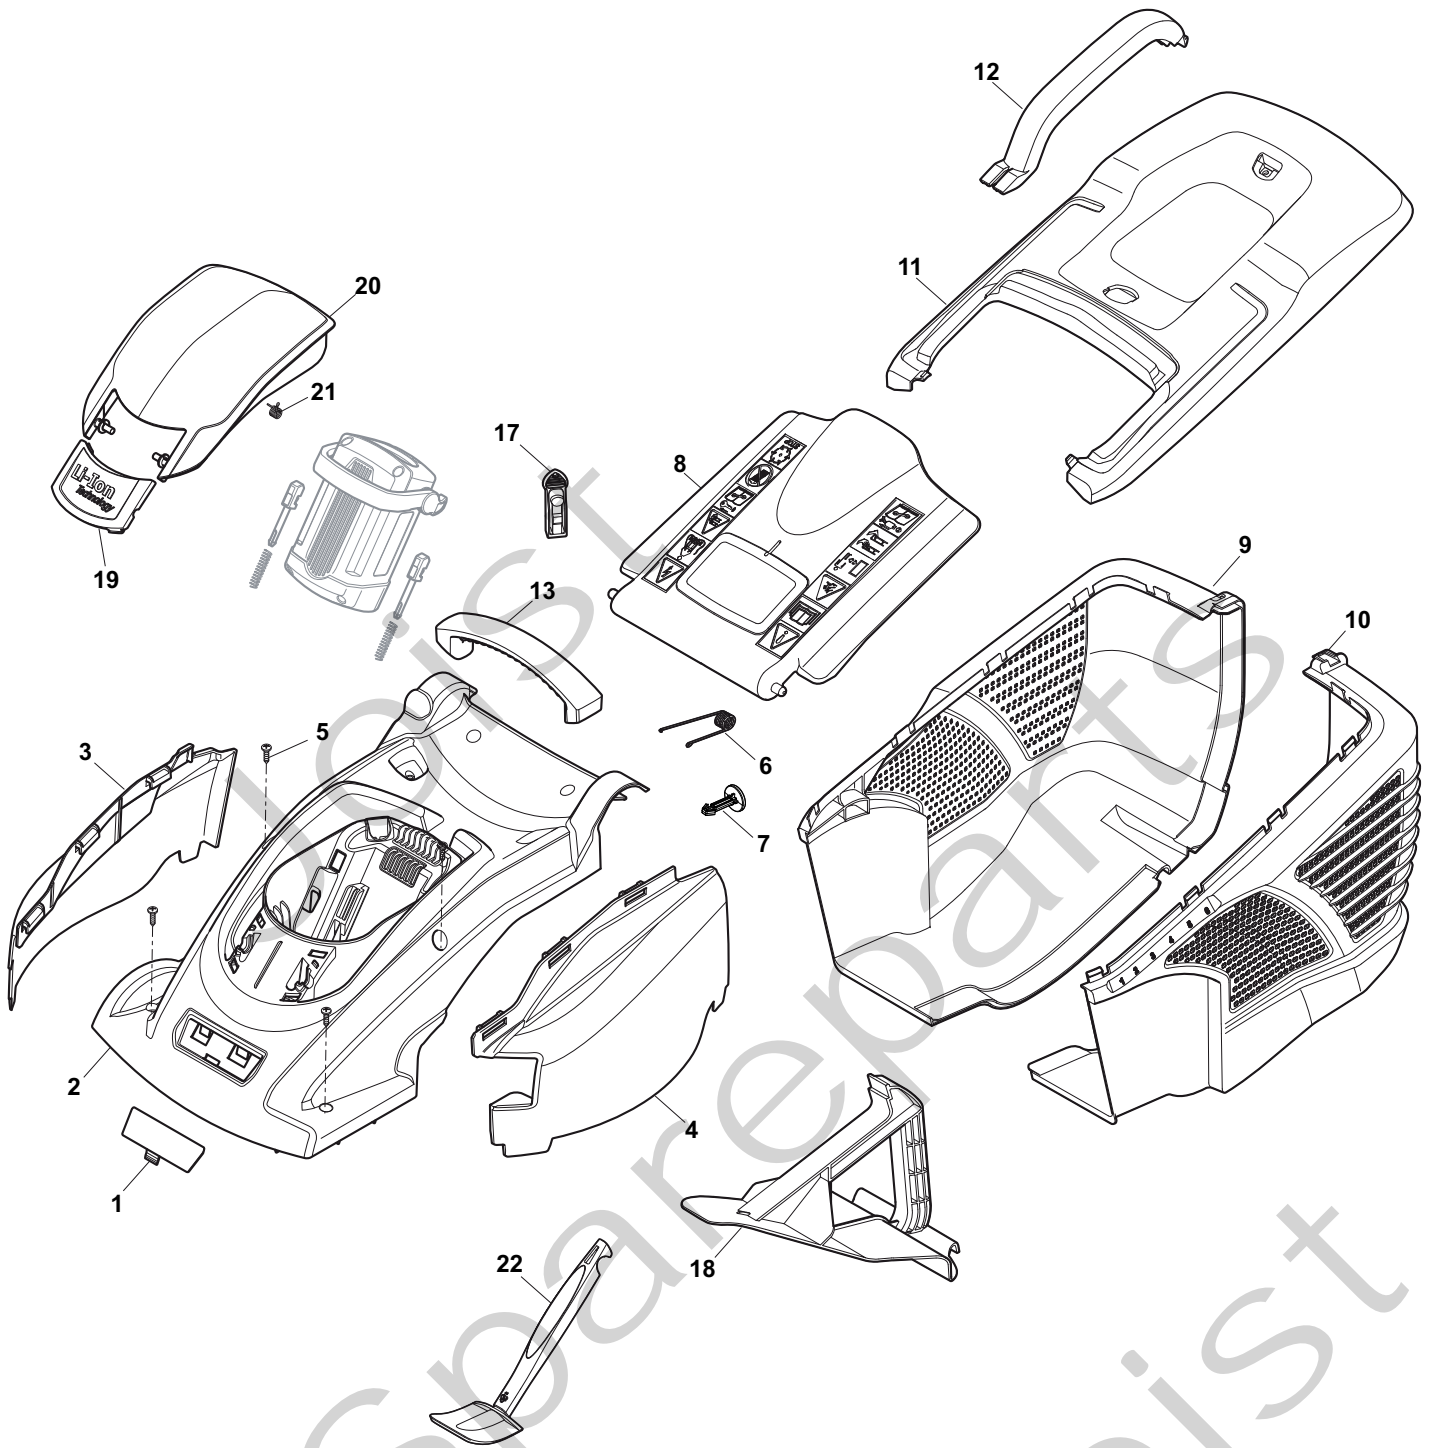

Position	Part No.	Q.Ty	Description
1	322055168/0	1	Frontal Plate
2	322055164/0	1	Deck Red
3	322109856/0	1	Right Side Cover
4	322109854/0	1	Left Side Cover
5	112728714/0	10	Screw
6	122450470/0	1	Spring
7	322524356/0	1	Pin
8	322600242/0	1	Stone-Guard
9	322486293/0	1	Grass-Box, R Lower
10	322486294/0	1	Grass-Box, L Lower
11	322486323/0	1	Grass-Box, Upper Yellow
12	322393656/0	1	Handle
13	322393660/0	1	Handle
17	322076570/0	1	Battery Safety Key
18	322140242/0	1	Mulching Plug
19	322545222/0	1	Battery door fix plate
20	322055165/0	1	Cover
21	122450473/0	1	Spring
22	113300215/0	1	Scraper