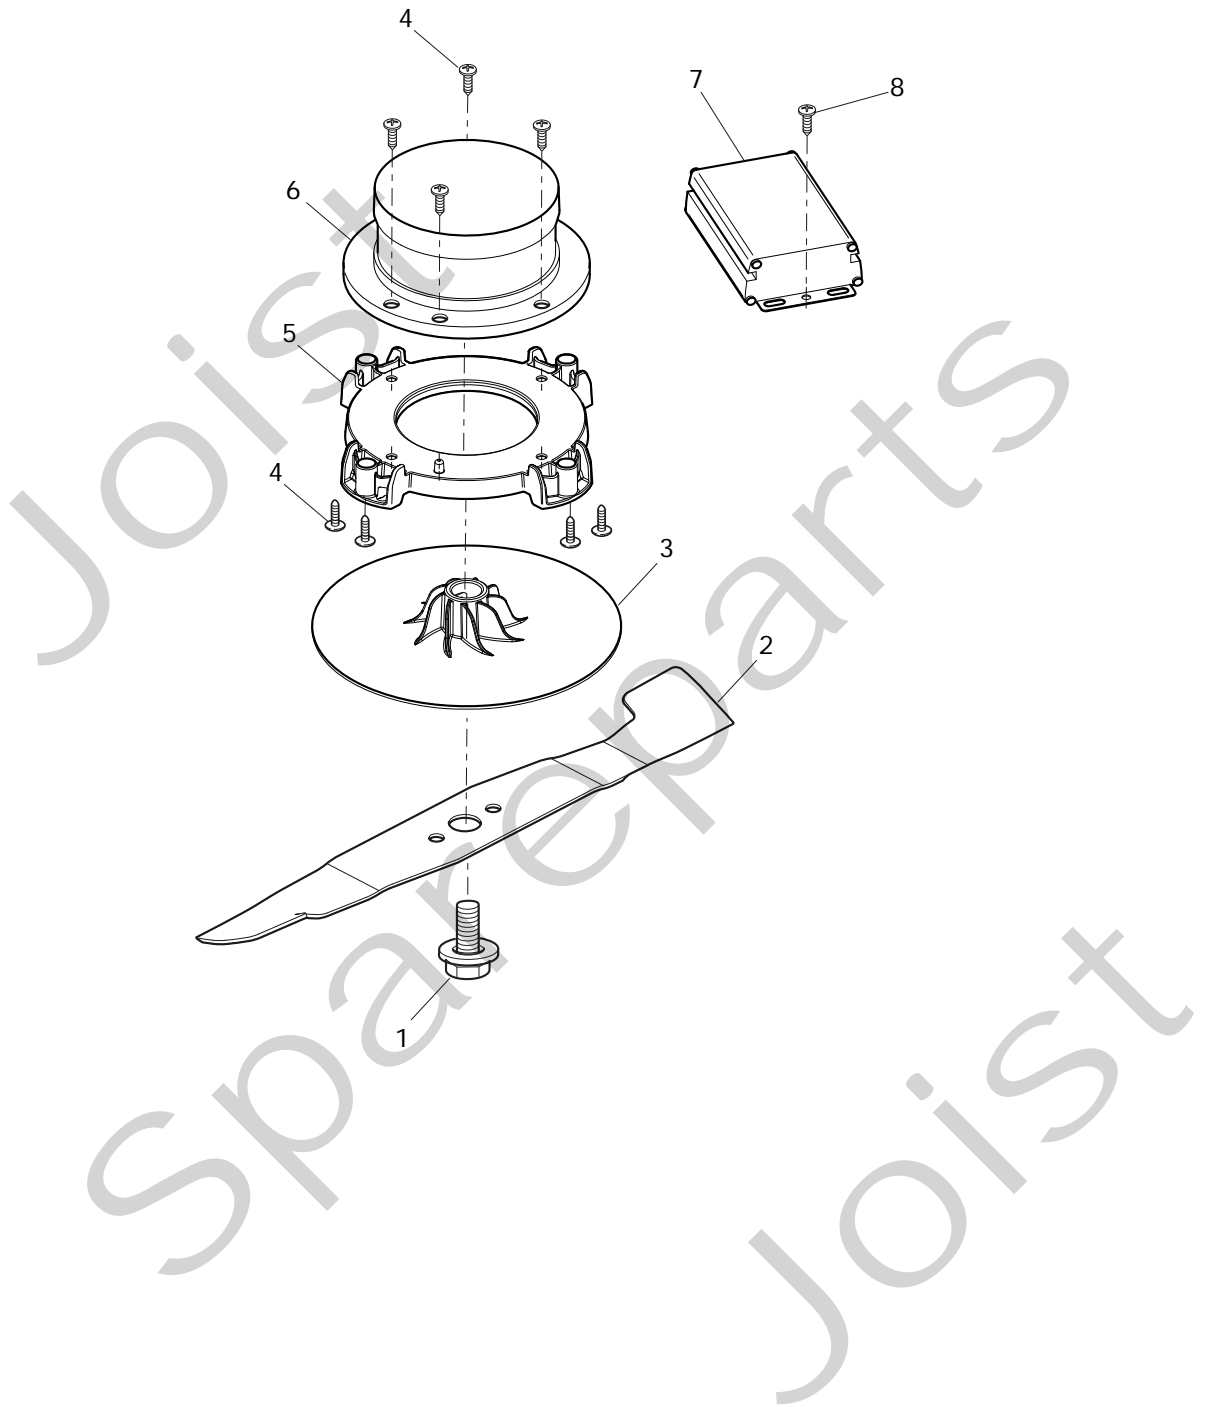

THIS INFORMATION IS NOT INTENDED FOR SALE OR RESALE, AND THIS NOTICE MUST REMAIN ON ALL COPIES.

Position	Part No.	Q.Ty	Description
1	322055168/0	1	Frontal Plate
2	322055164/0	1	Deck Red
3	322109856/0	1	Right Side Cover
4	322109854/0	1	Left Side Cover
5	112728714/0	10	Screw
6	122450470/0	1	Spring
7	322524356/0	1	Pin
8	322600242/0	1	Stone-Guard
9	322486293/0	1	Grass-Box, R Lower
10	322486294/0	1	Grass-Box, L Lower
11	322486323/0	1	Grass-Box, Upper Yellow
12	322393656/0	1	Handle
13	322393660/0	1	Handle
17	322076570/0	1	Battery Safety Key
18	322140242/0	1	Mulching Plug
19	322545222/0	1	Battery door fix plate
20	322055165/0	1	Cover
21	122450473/0	1	Spring
22	113300215/0	1	Scraper

Position	Part No.	Q.Ty	Description
1	322066760/0	1	Deck Grey
2	322785387/0	1	Support, Wheels
3	322686105/0	2	Wheel Ø 250
4	322110700/0	2	Hub Cap Yellow
5	112604903/0	1	Crown Fastener
6	122033425/0	1	Axle, Rear Wheels
7	322545142/0	2	Plate
8	112728714/0	8	Screw
9	322785414/0	1	Lever, Height Adjustment
10	322524354/0	1	Pin
11	122446195/0	1	Spring
12	322869680/0	1	Rod, Height Adjustment Grey
13	322785415/0	2	Plate
14	122033424/0	1	Axle, Front Wheels
15	322785386/0	1	Support, Wheels Grey
16	322686104/0	2	Wheel Ø 150
17	322110699/0	2	Hub Cap Yellow
18	322785385/0	1	Support, Wheels

Position	Part No.	Q.Ty	Description
1	322291032/0	1	Upper Half Handgrip Switch
2	381600524/0	1	Dead Hand Switch
3	322291033/0	1	Lower Half Handgrip Switch
4	112728713/0	11	Screw
5	381007515/0	1	Handle, Lower Part Left
6	122192000/1	1	Clamp
7	112523050/0	4	Washer
8	122524352/0	4	Pin
9	322319520/0	4	Fixing Lever Handle
10	122943016/0	2	Screw
11	322246100/0	2	Handle Joint Grey
12	122430210/0	2	Spring
13	322745052/0	2	Right Joint
14	112728714/0	5	Screw
15	322745051/0	1	Left Joint
16	122943017/0	2	Screw
18	118566112/0	2	Cap
19	381007513/0	2	Handle, Lower Part
20	381007514/0	1	Handle, Upper Part Right