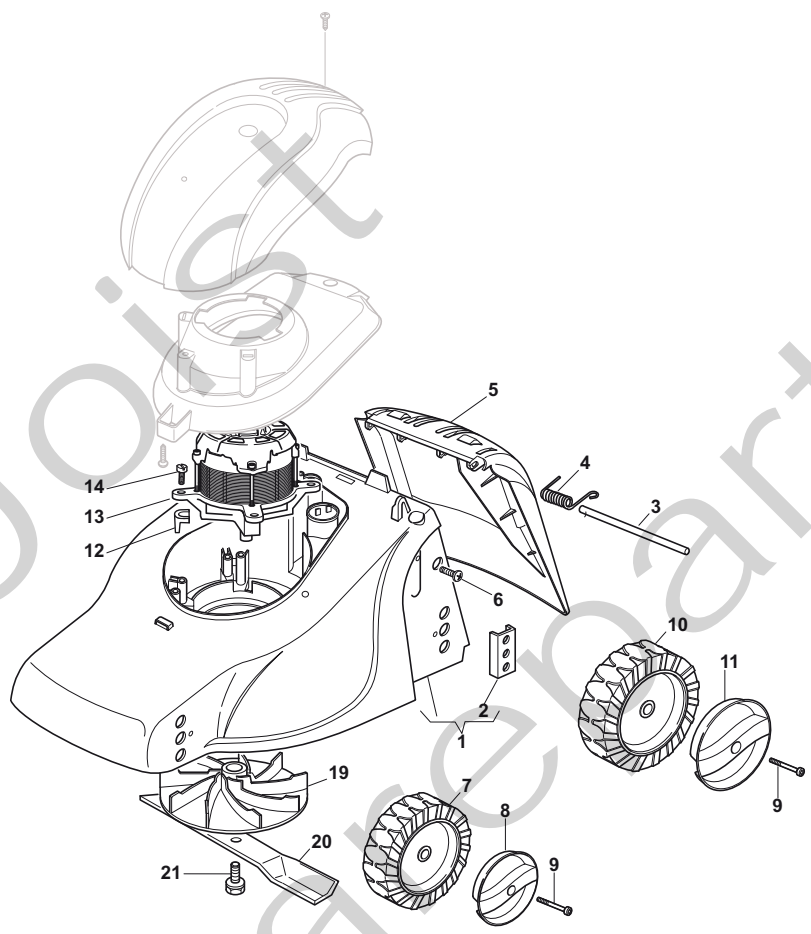

Genuine Spare Parts

www.stiga.com

COLLECTOR 39 E Model Year 2012

- Use GLOBAL GARDEN PRODUCT Genuine Spare Parts specified in the parts list for repair and/or replacement.
- The contents described in the parts list may change due to improvement.
- The drawings of the spare parts are only indicative and might not represent the part in question exactly.
- The indications "right" - "left" - "front" - "rear" refer to the position of the operator when using the machine.
- When placing orders of parts for repair and/or replacement, make sure that the illustrated parts list is the one applying to the machine's year of manufacture, as shown on the identification plate attached to the machine.

THIS INFORMATION IS NOT INTENDED FOR SALE OR RESALE, AND THIS NOTICE MUST REMAIN ON ALL COPIES.

Position	Part No.	Q.Ty	Description
1	81001561/0	1	Deck Red
2	22785087/1	4	Plate
3	22512601/0	1	Pin
4	22450250/0	1	Spring
5	322600056/3	1	Stone-Guard
6	12728450/0	2	Screw
7	22686083/0	2	Wheel Ø 130
8	22110436/0	2	Hup Cap Yellow
8	22110437/0	2	Hup Cap White
8	22110440/0	2	Hup Cap Red
8	22110431/0	2	Hup Cap Grey
9	22524337/0	4	Screw
10	22686085/0	2	Wheel Ø 160
11	22110448/0	2	Hup Cap White
11	22110449/0	2	Hup Cap Yellow
11	22110450/0	2	Hup Cap Red
11	22110443/0	2	Hup Cap Grey
12	22167700/0	4	Spacer
13	118563659/0	1	Leo Motor
14	12735410/0	4	Screw
19	322465602/1	1	Hub Fun
20	81004142/0	1	Blade
21	381004352/1	1	Screw