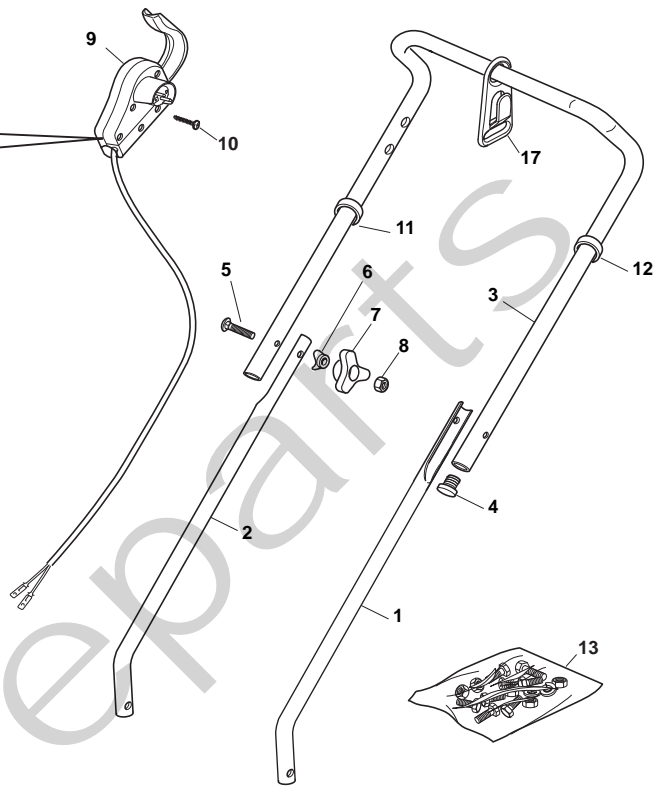

THIS INFORMATION IS NOT INTENDED FOR SALE OR RESALE, AND THIS NOTICE MUST REMAIN ON ALL COPIES.

Position	Part No.	Q.Ty	Description
1	81001561/0	1	Deck Red
2	22785087/1	4	Plate
3	22512601/0	1	Pin
4	22450250/0	1	Spring
5	322600056/3	1	Stone-Guard
6	12728450/0	2	Screw
7	22686083/0	2	Wheel Ø 130
8	22110436/0	2	Hup Cap Yellow
8	22110437/0	2	Hup Cap White
8	22110440/0	2	Hup Cap Red
8	22110431/0	2	Hup Cap Grey
9	22524337/0	4	Screw
10	22686085/0	2	Wheel Ø 160
11	22110448/0	2	Hup Cap White
11	22110449/0	2	Hup Cap Yellow
11	22110450/0	2	Hup Cap Red
11	22110443/0	2	Hup Cap Grey
12	22167700/0	4	Spacer
13	118563659/0	1	Leo Motor
14	12735410/0	4	Screw
19	322465602/1	1	Hub Fun
20	81004142/0	1	Blade
21	381004352/1	1	Screw

Position	Part No.	Q.Ty	Description
1	22055050/2	1	Support, Cover
2	12728450/0	1	Screw
3	22055064/1	1	Cover, Black
4	12728680/0	1	Screw

Joist
Spareparts
Joist

Position	Part No.	Q.Ty	Description
1	381006940/2	1	Handle, L Lower
2	381006939/2	1	Handle, R Lower
3	81006941/4	1	Handle, Upper Part
4	18566112/0	2	Cap
5	12815245/0	2	Screw
6	22680006/1	2	Washer
7	22399903/0	2	Knob
8	12293200/0	2	Nut
9	381600500/2	1	Dead Hand Switch CE
9	381600501/2	1	Dead Hand Switch CH
9	381600502/2	1	Dead Hand Switch UK
10	12728701/0	2	Screw
11	22192000/1	1	Clamp
12	22192151/0	1	Clamp
13	81008669/0	1	Outfit, Screws
17	322195101/4	1	Fairlead