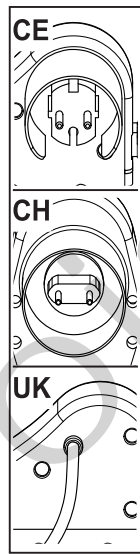

THIS INFORMATION IS NOT INTENDED FOR SALE OR RESALE, AND THIS NOTICE MUST REMAIN ON ALL COPIES.

Position	Part No.	Q.Ty	Description
1	81001561/0	1	Deck Red
2	22785087/1	4	Plate
3	22512601/0	1	Pin
4	22450250/0	1	Spring
5	322600056/3	1	Stone-Guard
6	12728450/0	2	Screw
7	22686083/0	2	Wheel Ø 130
8	22110436/0	2	Hup Cap Yellow
8	22110437/0	2	Hup Cap White
8	22110440/0	2	Hup Cap Red
8	22110431/0	2	Hup Cap Grey
9	22524337/0	4	Screw
10	22686085/0	2	Wheel Ø 160
11	22110448/0	2	Hup Cap White
11	22110449/0	2	Hup Cap Yellow
11	22110450/0	2	Hup Cap Red
11	22110443/0	2	Hup Cap Grey
12	22167700/0	4	Spacer
13	118563659/0	1	Leo Motor
14	12735410/0	4	Screw
19	322465602/1	1	Hub Fun
20	81004142/0	1	Blade
21	381004352/1	1	Screw

Position	Part No.	Q.Ty	Description
1	22055050/2	1	Support, Cover
2	12728450/0	1	Screw
3	22055064/1	1	Cover, Black
4	12728680/0	1	Screw

Joist
Spareparts
Joist

Position	Part No.	Q.Ty	Description
1	381006940/2	1	Handle, L Lower
2	381006939/2	1	Handle, R Lower
3	81006941/4	1	Handle, Upper Part
4	18566112/0	2	Cap
5	12815245/0	2	Screw
6	22680006/1	2	Washer
7	22399903/0	2	Knob
8	12293200/0	2	Nut
9	381600500/2	1	Dead Hand Switch CE
9	381600501/2	1	Dead Hand Switch CH
9	381600502/2	1	Dead Hand Switch UK
10	12728701/0	2	Screw
11	22192000/1	1	Clamp
12	22192151/0	1	Clamp
13	81008669/0	1	Outfit, Screws
17	322195101/4	1	Fairlead