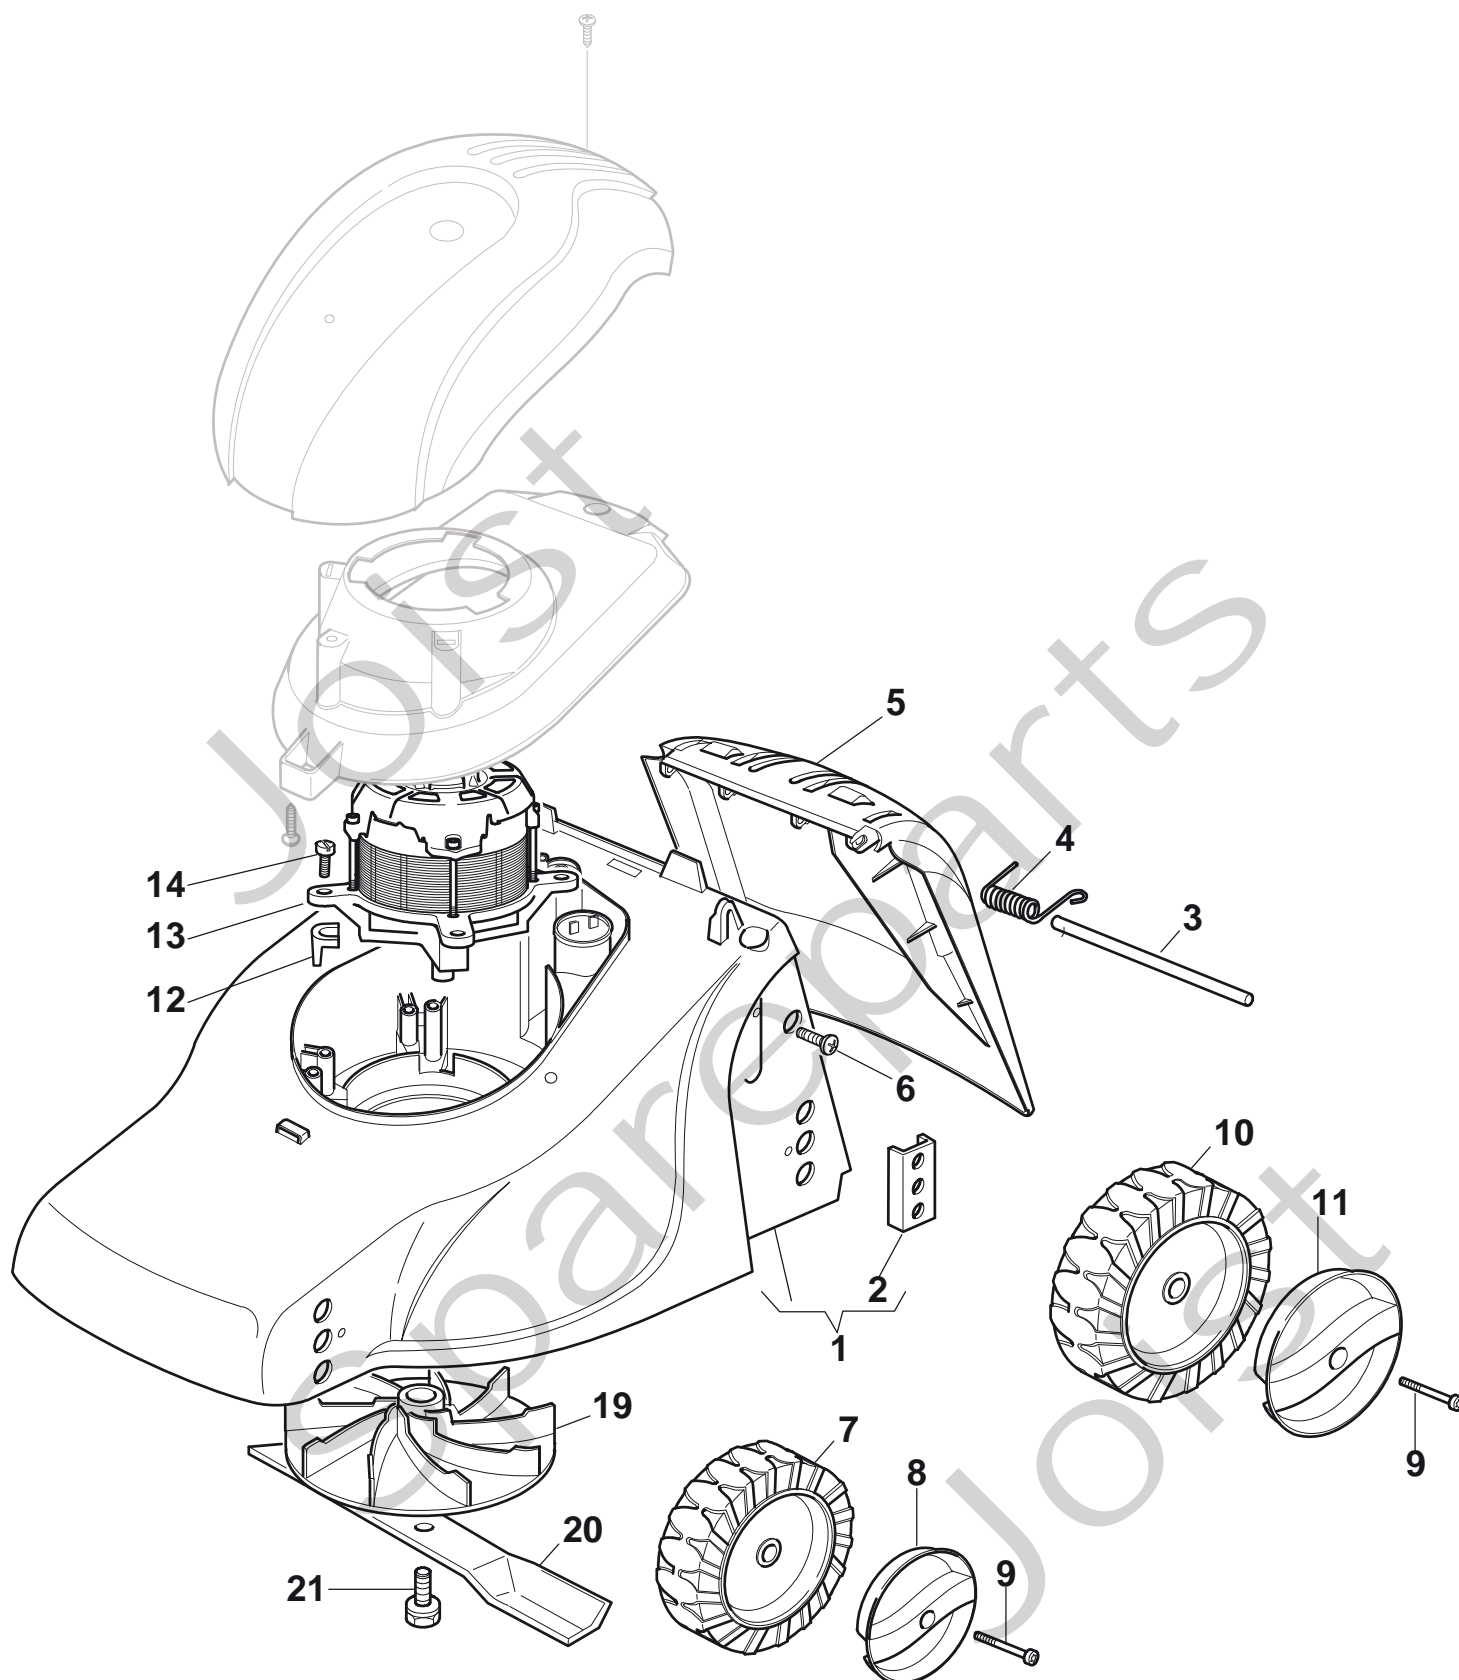

Genuine Spare Parts

www.stiga.com

COLLECTOR 39 EL Model Year 2010

- Use GLOBAL GARDEN PRODUCT Genuine Spare Parts specified in the parts list for repair and/or replacement.
- The contents described in the parts list may change due to improvement.
- The drawings of the spare parts are only indicative and might not represent the part in question exactly.
- The indications "right" - "left" - "front" - "rear" refer to the position of the operator when using the machine.
- When placing orders of parts for repair and/or replacement, make sure that the illustrated parts list is the one applying to the machine's year of manufacture, as shown on the identification plate attached to the machine.

COPYRIGHT by GLOBAL GARDEN PRODUCTS

any information storage and retrieval system, without permission in writing from GLOBAL GARDEN PRODUCTS.

STIGA[®]

COLLECTOR 39 EL

**COLLECTOR 39 EL**

Pos. Fig.	Antal Quantity	Art No Part No	Benämning	Description	Anmärkning Notes
1	1	81001561/0	Chassi-röd	Deck Red	
2	4	22785087/1	Hjulhållare	Support, Wheels	
3	1	22512601/0	Stift	Pin	
4	1	22450250/0	Fjäder	Spring	
5	1	22600056/2	Lucka	Stone-Guard	
6	2	12728450/0	Skruv	Screw	
7	2	22686083/0	Hjul Ø 130	Wheel Ø 130	
8	2	22110436/0	Navkapsel-gul	Hub Cap Yellow	
9	4	22524337/0	Stift	Pin	
10	2	22686085/0	Hjul Ø 160	Wheel Ø 160	
11	2	22110449/0	Navkapsel-vit	Hub Cap Yellow	
12	4	22167700/0	Distans	Spacer	
13	1	118563659/0	Motor	Motor	
14	4	12735410/0	Skruv	Screw	
19	1	322465602/1	Fläkt	Hub Fan	
20	1	81004142/0	Kniv	Blade Standard	
21	1	381004352/1	Skruv	Screw	