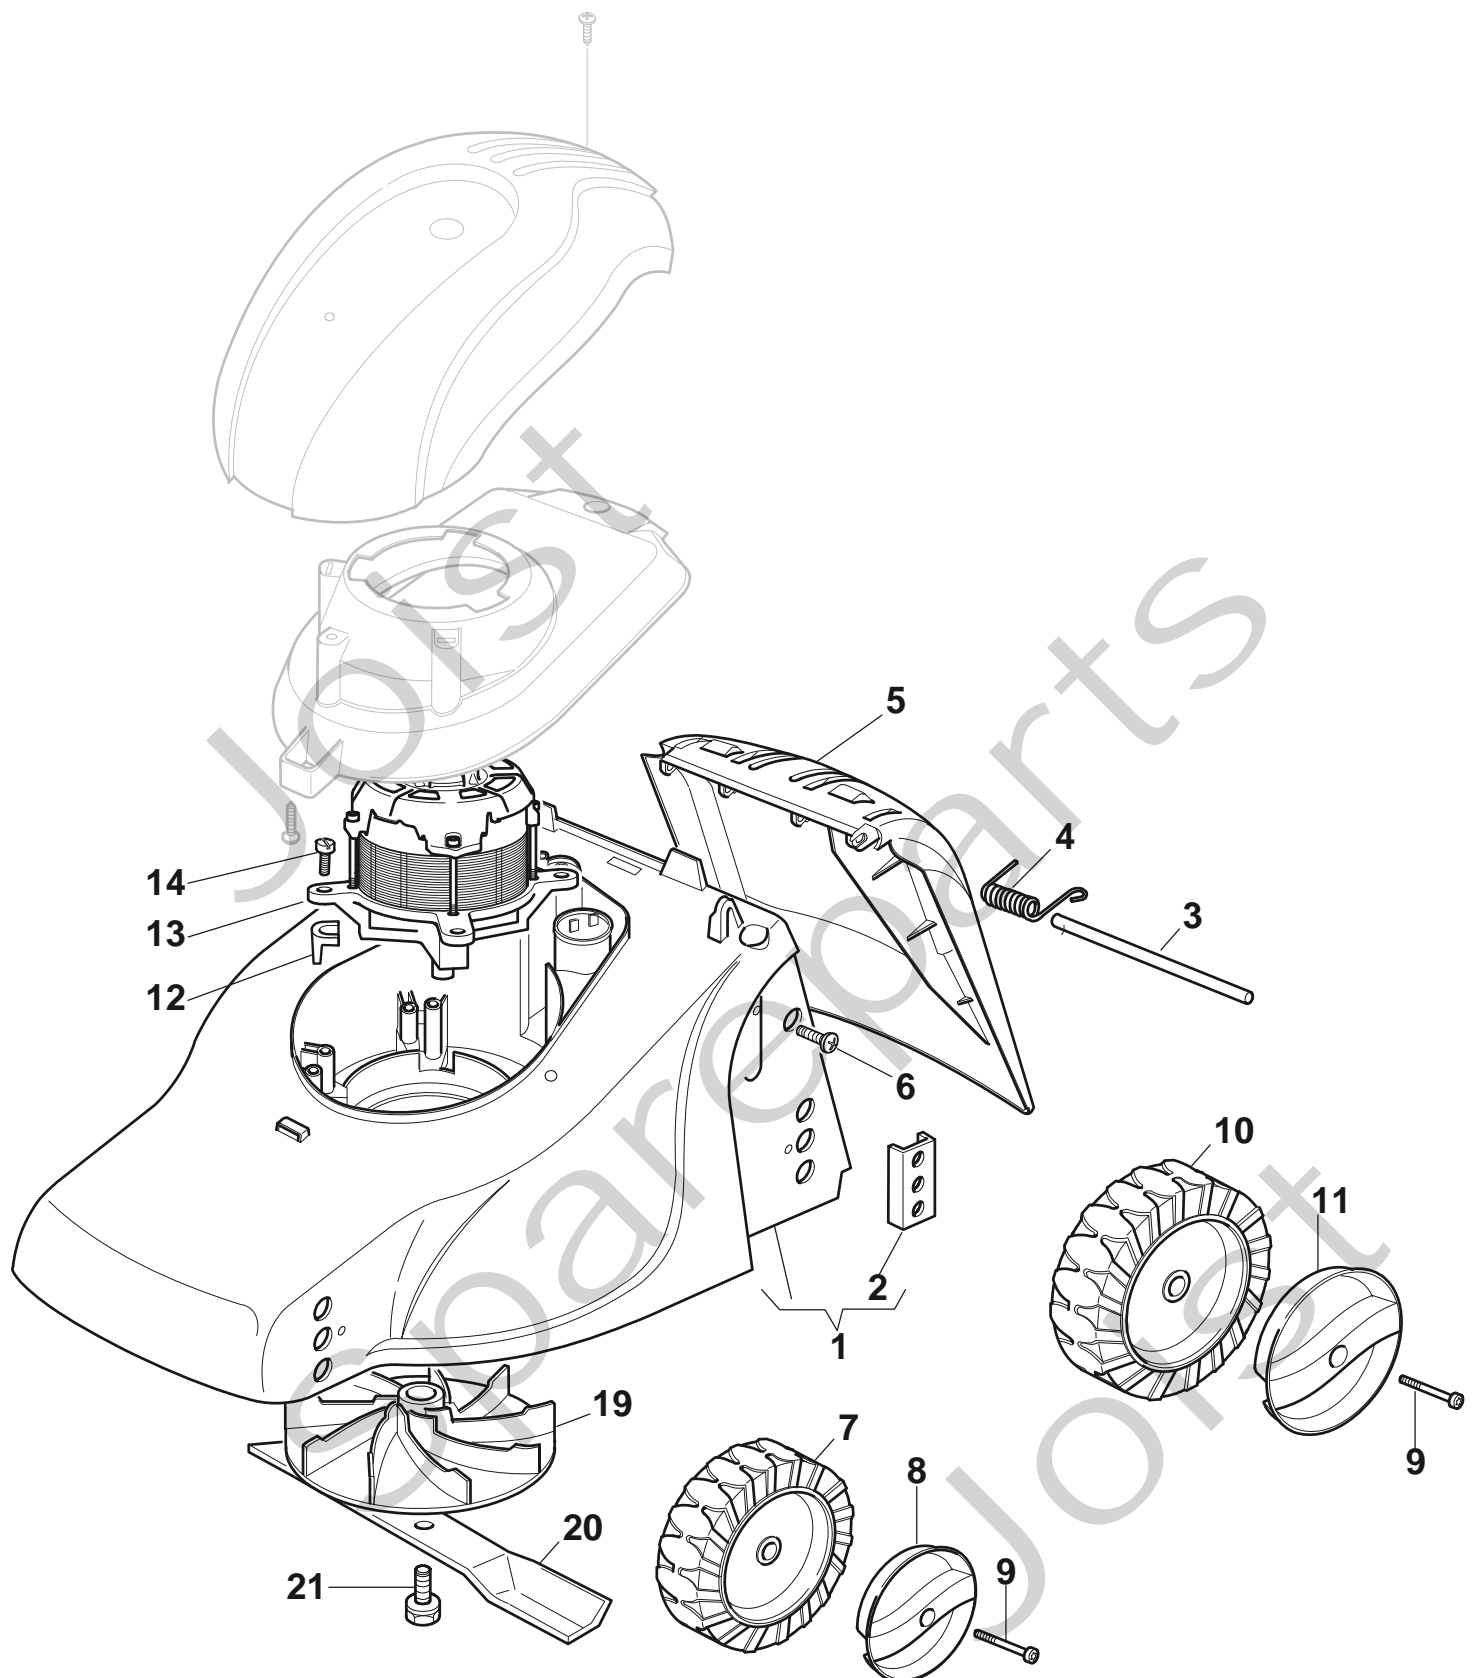

Genuine Spare Parts

www.stiga.com

COLLECTOR 35 EL Model Year 2010

- Use GLOBAL GARDEN PRODUCT Genuine Spare Parts specified in the parts list for repair and/or replacement.
- The contents described in the parts list may change due to improvement.
- The drawings of the spare parts are only indicative and might not represent the part in question exactly.
- The indications "right" - "left" - "front" - "rear" refer to the position of the operator when using the machine.
- When placing orders of parts for repair and/or replacement, make sure that the illustrated parts list is the one applying to the machine's year of manufacture, as shown on the identification plate attached to the machine.

COPYRIGHT by GLOBAL GARDEN PRODUCTS

any information storage and retrieval system, without permission in writing from GLOBAL GARDEN PRODUCTS.

STIGA[®]

COLLECTOR 35 EL

**COLLECTOR 35 EL**

Pos. Fig.	Antal Quantity	Art No Part No	Benämning	Description	Anmärkning Notes
1	1	81001560/0	Chassi-röd	Deck Red	
2	4	22785087/1	Hjulhållare	Support, Wheels	
3	1	22512530/0	Stift	Pin	
4	1	22450250/0	Fjäder	Spring	
5	1	22600055/1	Lucka	Stone-Guard	
6	2	12728450/0	Skruv	Screw	
7	2	22686083/0	Hjul Ø 130	Wheel Ø 130	
8	2	22110436/0	Navkapsel-gul	Hub Cap Yellow	
9	4	22524337/0	Stift	Pin	
10	2	22686085/0	Hjul Ø 160	Wheel Ø 160	
11	2	22110449/0	Navkapsel-vit	Hub Cap Yellow	
12	4	22167700/0	Distans	Spacer	
13	1	118563658/0	Elmotor	Motor	
14	4	12735410/0	Skruv	Screw	
19	1	322465602/1	Fläkt	Hub Fan	
20	1	81004141/0	Kniv	Blade Standard	
21	1	381004352/1	Skruv	Screw	