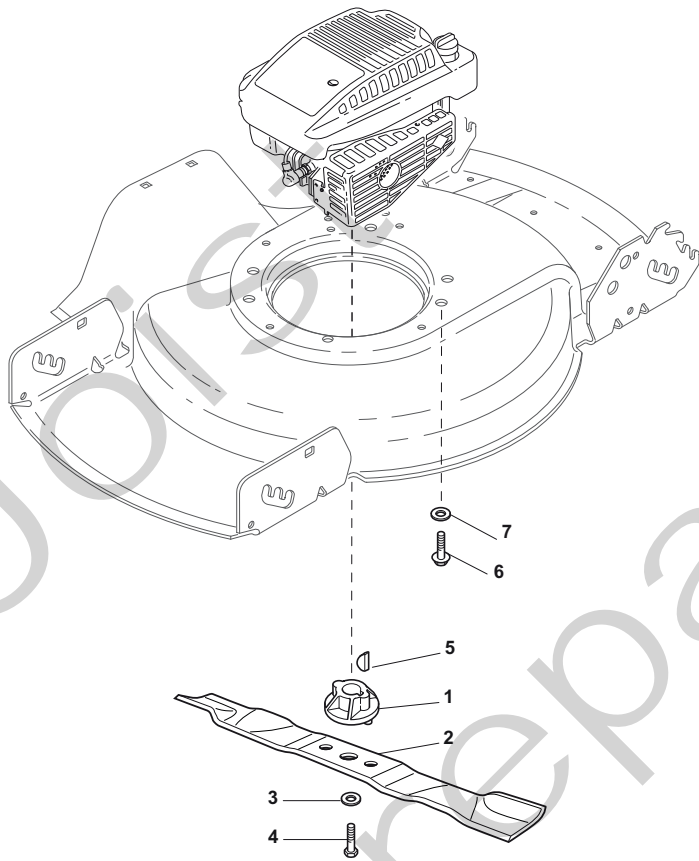

Position	Part No.	Q.Ty	Description
1	22465617/0	1	Hub
2	81004124/1	1	Blade Standard
3	12530140/0	1	Washer
4	12735694/0	1	Screw
5	12139100/0	1	Feather
6	112735108/1	3	Screw
7	12521355/0	3	Washer

Joist
Spareparts
Joist