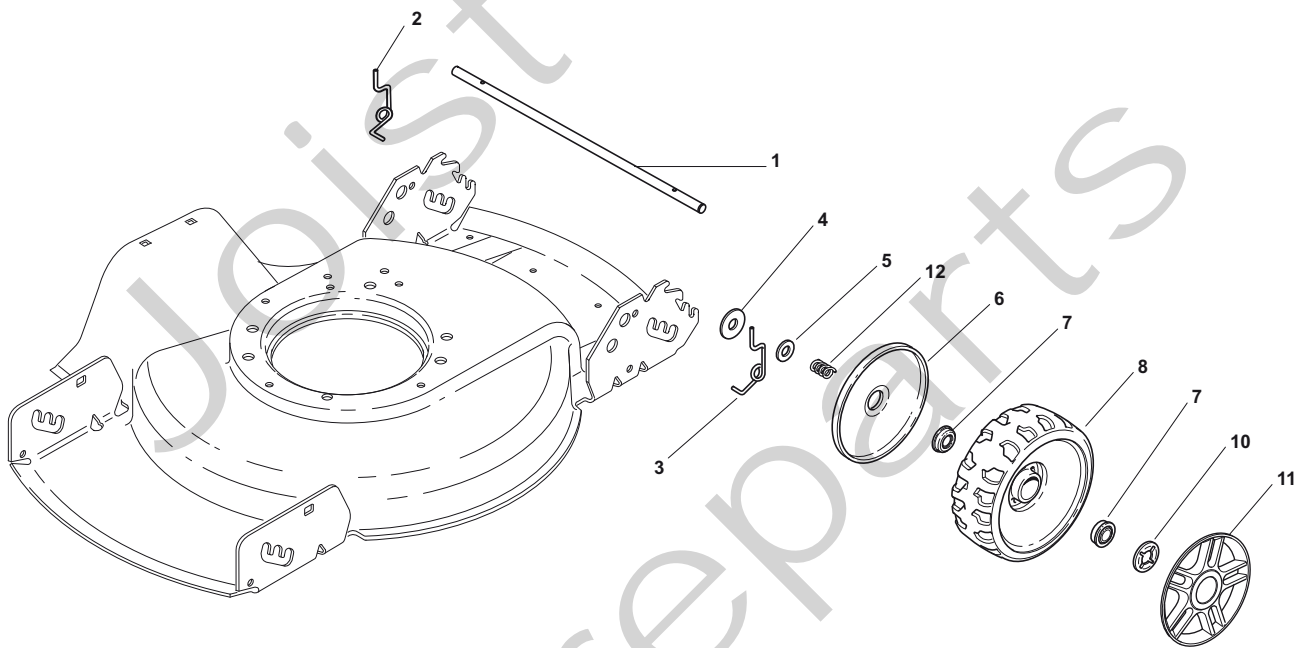

## DINO 47 Model Year 2012

- Use GLOBAL GARDEN PRODUCT Genuine Spare Parts specified in the parts list for repair and/or replacement.
- The contents described in the parts list may change due to improvement.
- The drawings of the spare parts are only indicative and might not represent the part in question exactly.
- The indications "right" - "left" - "front" - "rear" refer to the position of the operator when using the machine.
- When placing orders of parts for repair and/or replacement, make sure that the illustrated parts list is the one applying to the machine's year of manufacture, as shown on the identification plate attached to the machine.

THIS INFORMATION IS NOT INTENDED FOR SALE OR RESALE, AND THIS NOTICE MUST REMAIN ON ALL COPIES.

Position	Part No.	Q.Ty	Description
1	81002984/0	1	Deck Yellow
6	22600159/0	1	Protection
7	81008502/0	1	Outfit, Screws
8	22041958/0	4	Isolation Compass
9	12793701/0	4	Screw
10	22671651/0	4	Washer
11	22551577/0	2	Plate
12	12155000/0	4	Nut
13	81006639/0	1	Handle, Lower Part
14	12361005/0	2	Nut
15	22399810/0	2	Knob
16	12521350/0	2	Washer
17	22430311/0	1	Guide Spring
18	12820655/0	2	Screw
19	22545137/0	2	Plate For Handle Fastening
38	22192001/0	1	Anchor Clamp
39	12728691/0	1	Screw

Joist  
Spareparts  
Joist

Position	Part No.	Q.Ty	Description
1	22033395/0	2	Axle
2	22450442/0	2	R Spring
3	22450441/0	2	L Spring
4	22671654/0	4	Washer
5	22671659/0	4	Washer
6	22600095/0	4	Protection
7	22122200/0	8	Bearing
8	22686091/1	4	Wheel Ø 165
10	22020050/0	4	Snap Ring
11	22110491/0	4	Hub Cap
12	22430215/0	4	Spring

Position	Part No.	Q.Ty	Description
1	81006618/1	1	Handle, Upper Part
2	381003330/0	1	Lever, Engine Brake
3	81000685/0	1	Cable, Thread Engine Brake
4	22551640/0	1	Plate
5	12727783/0	1	Screw
6	12154510/0	1	Nut