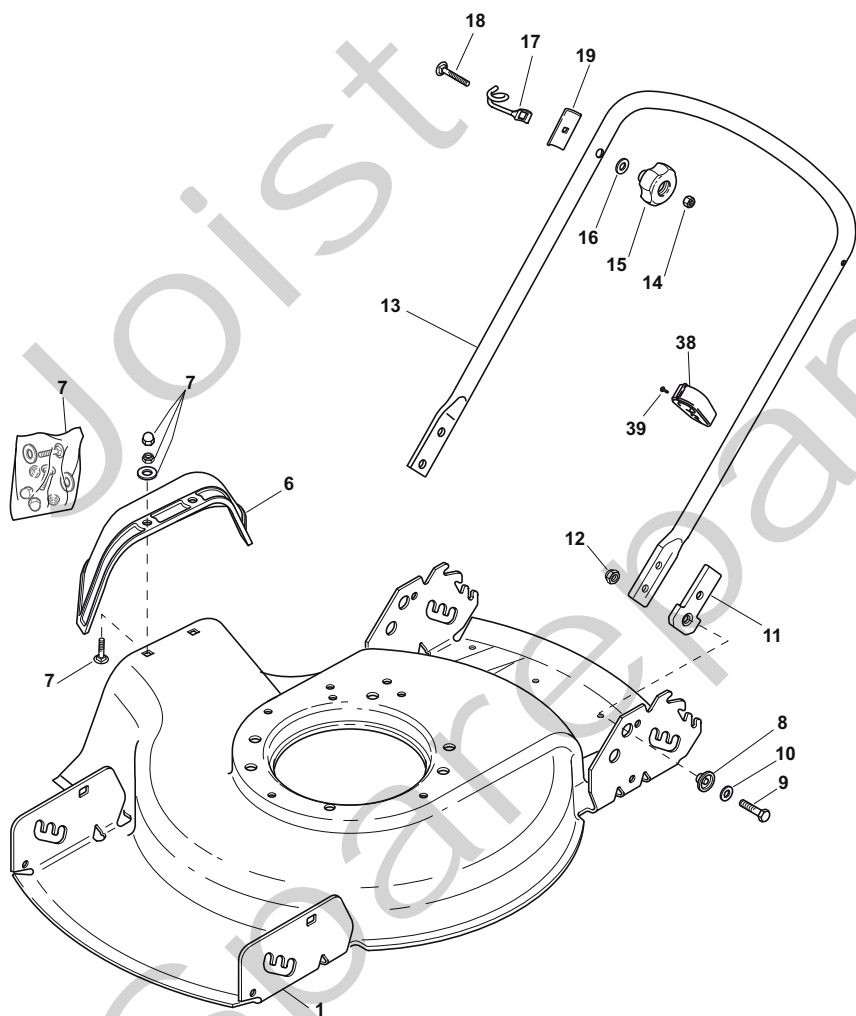

## DINO 47 Model Year 2012

- Use GLOBAL GARDEN PRODUCT Genuine Spare Parts specified in the parts list for repair and/or replacement.
- The contents described in the parts list may change due to improvement.
- The drawings of the spare parts are only indicative and might not represent the part in question exactly.
- The indications "right" - "left" - "front" - "rear" refer to the position of the operator when using the machine.
- When placing orders of parts for repair and/or replacement, make sure that the illustrated parts list is the one applying to the machine's year of manufacture, as shown on the identification plate attached to the machine.

THIS INFORMATION IS NOT INTENDED FOR SALE OR RESALE, AND THIS NOTICE MUST REMAIN ON ALL COPIES.

Position	Part No.	Q.Ty	Description
1	81002984/0	1	Deck Yellow
6	22600159/0	1	Protection
7	81008502/0	1	Outfit, Screws
8	22041958/0	4	Isolation Compass
9	12793701/0	4	Screw
10	22671651/0	4	Washer
11	22551577/0	2	Plate
12	12155000/0	4	Nut
13	81006639/0	1	Handle, Lower Part
14	12361005/0	2	Nut
15	22399810/0	2	Knob
16	12521350/0	2	Washer
17	22430311/0	1	Guide Spring
18	12820655/0	2	Screw
19	22545137/0	2	Plate For Handle Fastening
38	22192001/0	1	Anchor Clamp
39	12728691/0	1	Screw

Joist  
Spareparts  
Joist

Position	Part No.	Q.Ty	Description
1	22033395/0	2	Axle
2	22450442/0	2	R Spring
3	22450441/0	2	L Spring
4	22671654/0	4	Washer
5	22671659/0	4	Washer
6	22600095/0	4	Protection
7	22122200/0	8	Bearing
8	22686091/1	4	Wheel Ø 165
10	22020050/0	4	Snap Ring
11	22110491/0	4	Hub Cap
12	22430215/0	4	Spring

Position	Part No.	Q.Ty	Description
1	81006618/1	1	Handle, Upper Part
2	381003330/0	1	Lever, Engine Brake
3	81000685/0	1	Cable, Thread Engine Brake
4	22551640/0	1	Plate
5	12727783/0	1	Screw
6	12154510/0	1	Nut