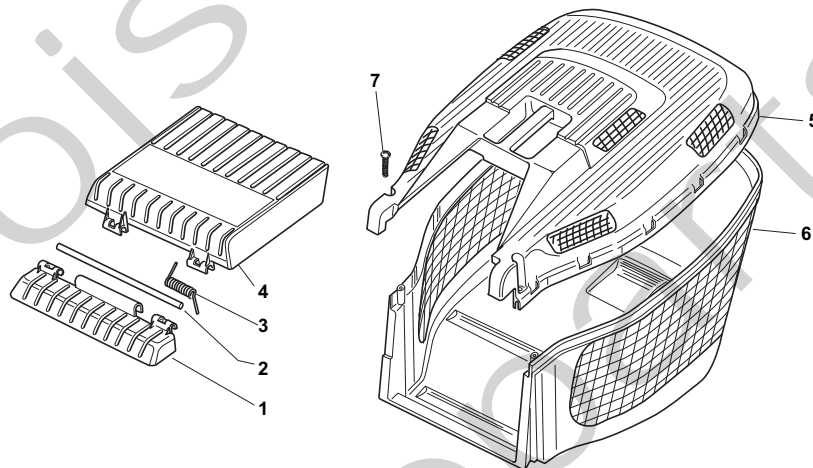

Joist
Spare
Joist

Position	Part No.	Q.Ty	Description
1	22785136/1	1	Support
2	22517858/0	1	Pin
3	22450431/0	1	Spring
4	322600099/1	1	Stone-Guard
5	22486122/0	1	Grassbox Upper Part
6	22486128/0	1	Grassbox Lower Part
7	12728686/0	2	Screw

Joist
Spareparts
Joist