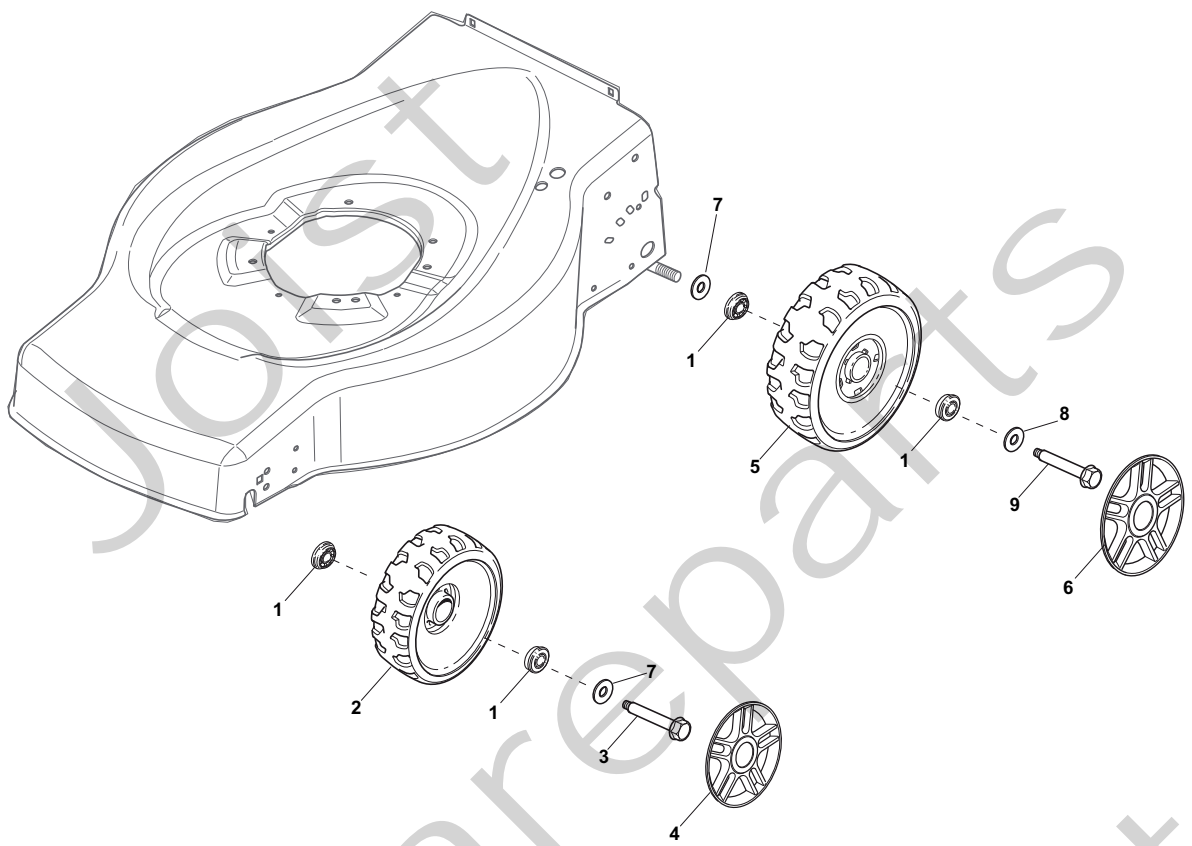

Position	Part No.	Q.Ty	Description
1	22122200/0	8	Bearing
2	22686091/1	2	Wheel Ø 165
3	22524341/0	4	Pin
4	22110491/0	2	Hub Cap
5	22686092/0	2	Wheel Ø 190
6	22110492/0	2	Hub Cap
7	22675100/0	4	Washer
9	12735599/0	2	Screw
8	12523050/0	2	Washer

Joist
Spareparts
Joist