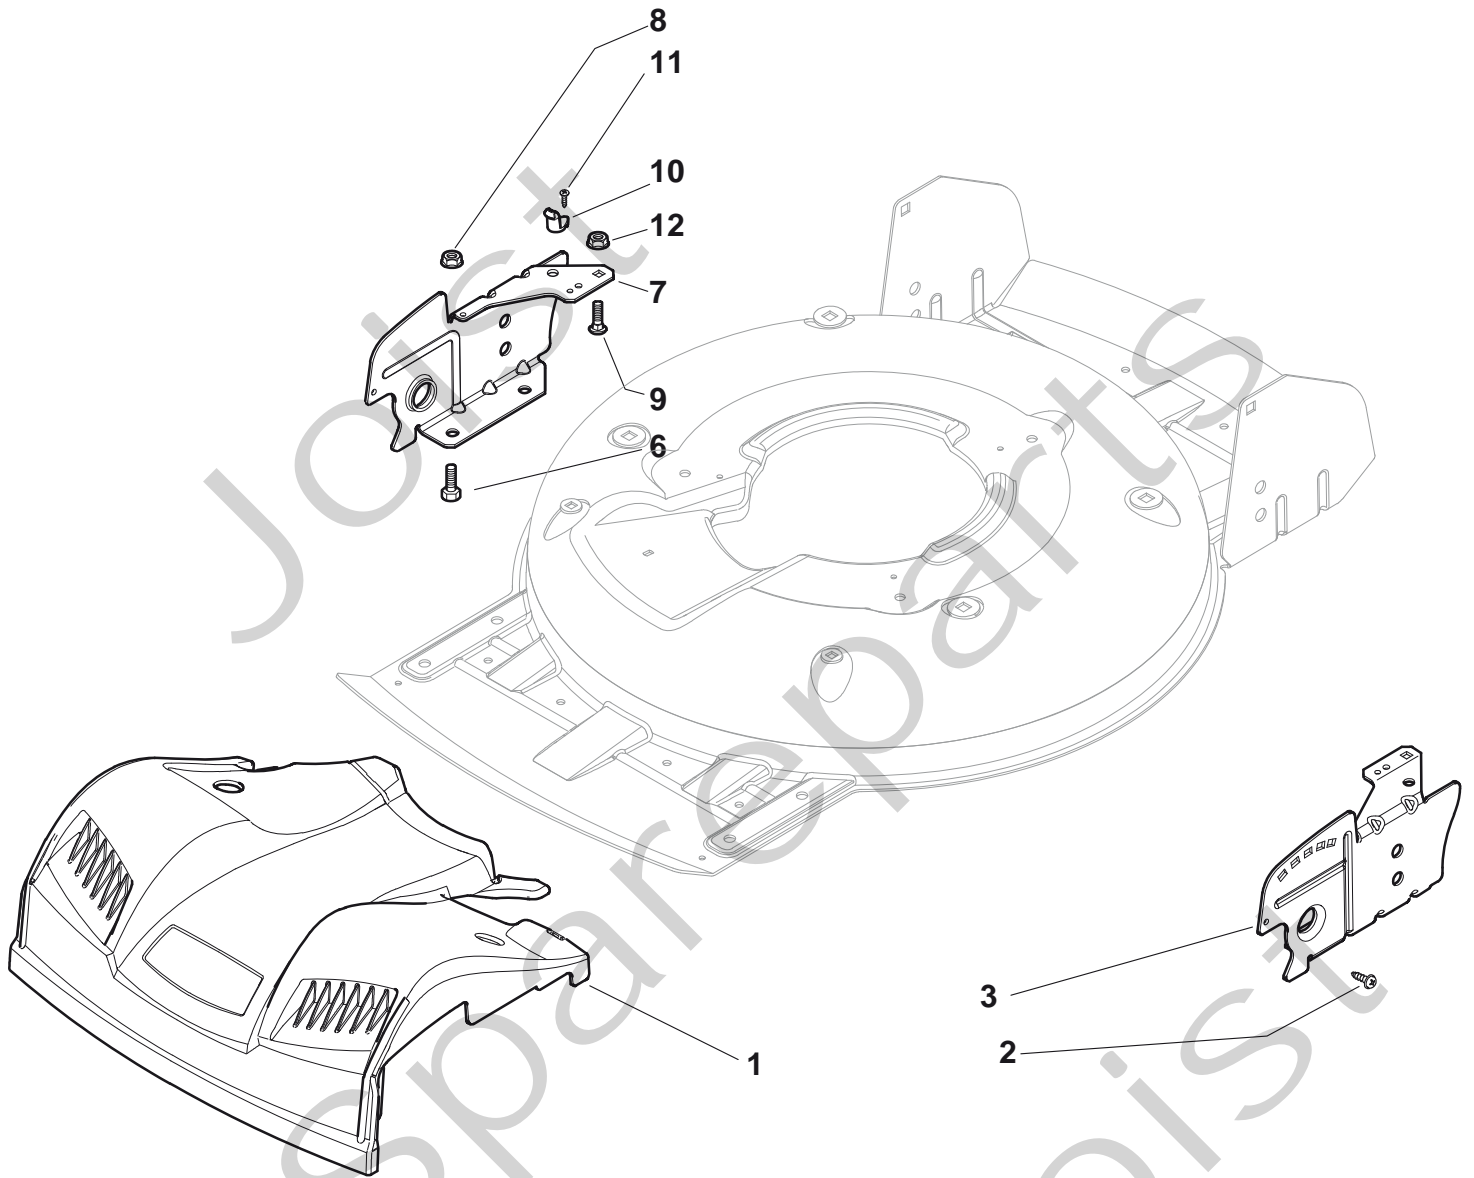

MULTICLIP PRO 50 SVAN

MULTICLIP PRO 50 SVAN

Pos. Fig.	Antal Quantity	Art No Part No	Benämning	Description	Anmärkning Notes
1	1	322226097/1	Frontkåpa-gul	Mask, Yellow	
2	2	12728523/0	Skruv	Screw	
3	1	22778421/0	Fäste-vä	Bracket, L	
6	4	12792611/0	Skruv	Screw	
7	1	22778419/0	Fäste-hö	Bracket, R	
8	4	12293201/0	Mutter	Nut	
9	2	12815200/0	Skruv	Screw	
10	2	22020400/0	Hållare	Fairlead	
11	2	12728523/0	Skruv	Screw	
12	2	12292102/0	Mutter (Hydro)	Nut (Hydro)