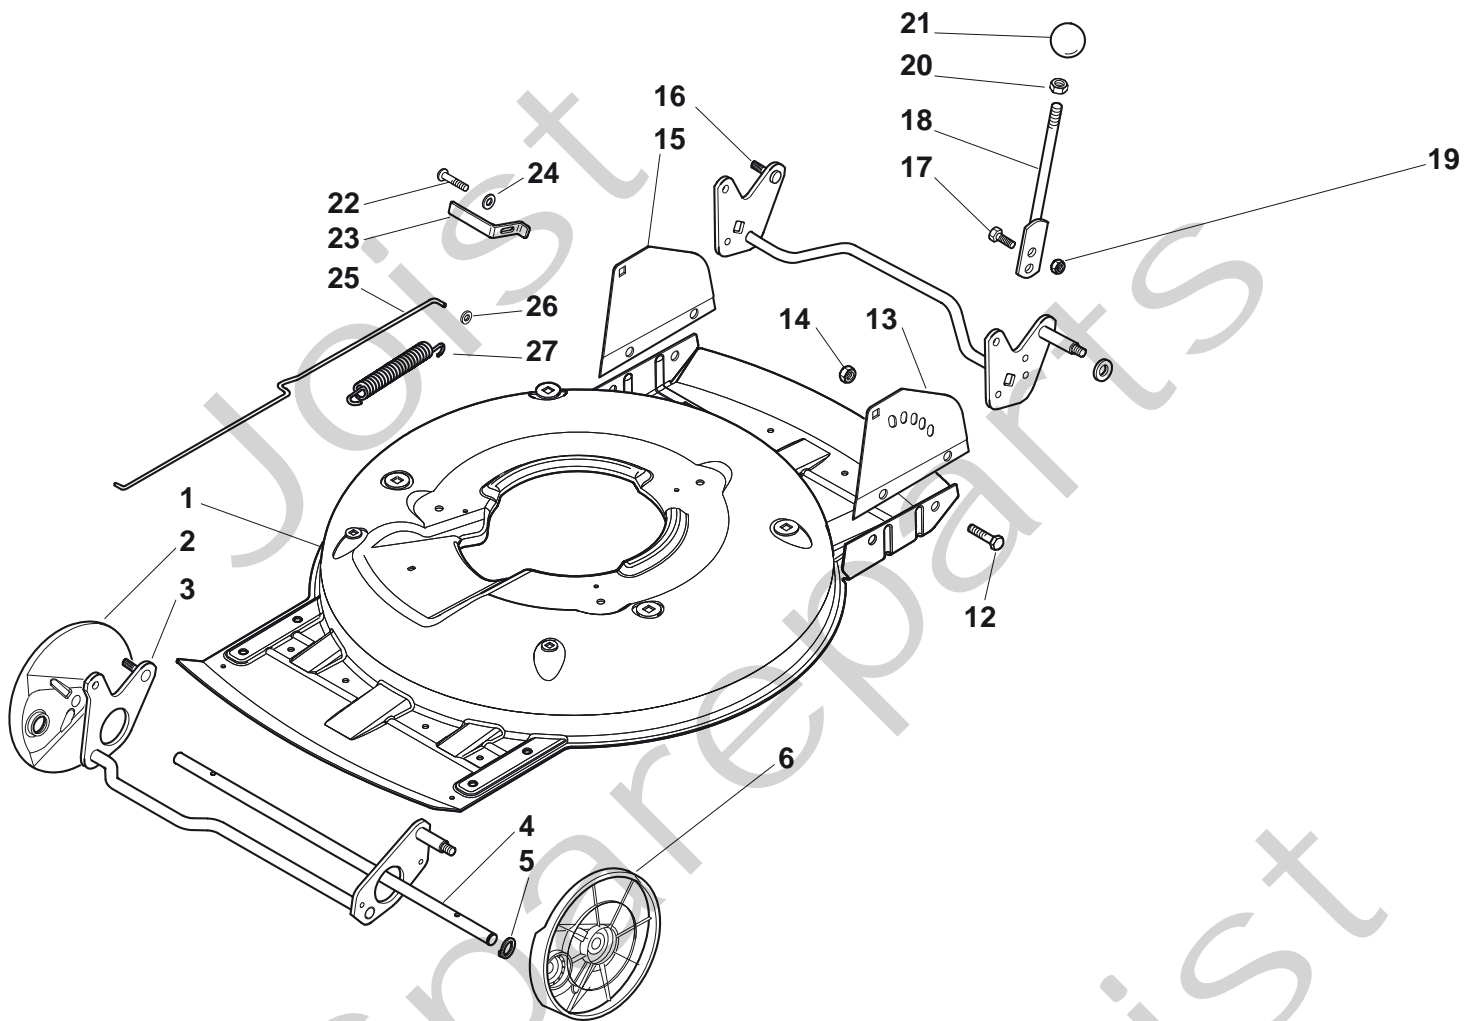

Genuine Spare Parts

www.stiga.com

MULTICLIP PRO 50 SVAN Model Year 2011

- Use GLOBAL GARDEN PRODUCT Genuine Spare Parts specified in the parts list for repair and/or replacement.
- The contents described in the parts list may change due to improvement.
- The drawings of the spare parts are only indicative and might not represent the part in question exactly.
- The indications "right" - "left" - "front" - "rear" refer to the position of the operator when using the machine.
- When placing orders of parts for repair and/or replacement, make sure that the illustrated parts list is the one applying to the machine's year of manufacture, as shown on the identification plate attached to the machine.

STIGA®

MULTICLIP PRO 50 SVAN

MULTICLIP PRO 50 SVAN

Pos. Fig.	Antal Quantity	Art No Part No	Benämning	Description	Anmärkning Notes
1	1	81002909/1	Chassi-grå	Deck Grey	
2	1	22600093/0	Hjulskydd	Protection, L Wheel	
3	1	81002849/0	Hjulaxel-fram	Axle, Front Wheels	
4	1	22033397/0	Axel	Axle, Front Wheels	
5	2	22020050/0	Låsring	Snap Ring	
6	1	22600092/0	Hjulskydd	Protection, R Wheel	
12	4	12791011/0	Skruv	Screw	
13	1	322545169/0	Platta-vä	Left Plate, INOX	
13	1	81545105/0	Platta-vä	Left Plate	
14	4	12154510/0	Mutter	Nut	
15	1	322545167/0	Platta-hö	Right Plate, INOX	
15	1	81545104/0	Platta-hö	Right Plate	
16	1	81002851/0	Hjulaxel-bakre	Axle, Rear Wheels	
17	2	12789000/0	Skruv	Screw	
18	1	81003323/0	Höjdinställningsspak	Lever, Height Adjustment	
19	2	12154330/0	Mutter	Nut	
20	1	12293200/0	Mutter	Nut	
21	1	22399812/0	Knopp	Knob	
22	2	12735661/0	Skruv	Screw	
23	2	22551529/0	Plåt	Plate	
24	2	12521330/0	Bricka	Washer	
25	1	22033329/0	Höjdinställn.stång	Rod, Height Adjustment Control	
26	2	12604899/0	Låsbricka	Crown Fastener	
27	1	22446184/0	Fjäder	Spring	