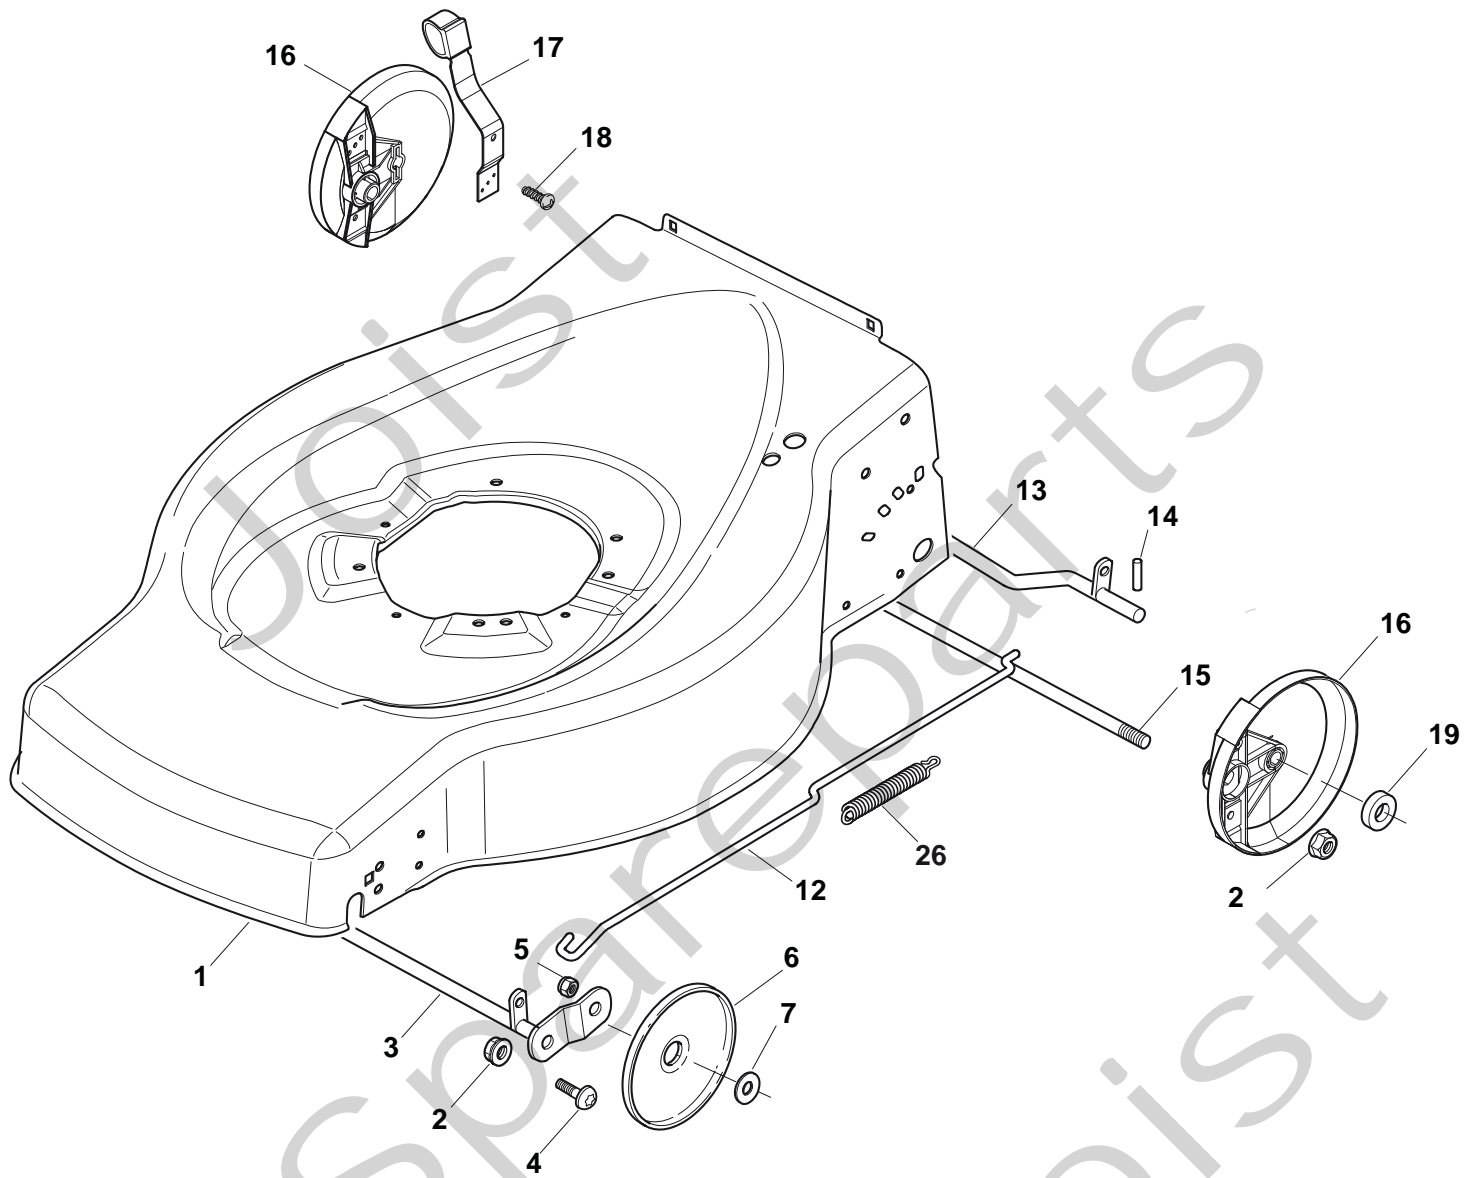

Genuine Spare Parts

www.stiga.com

COLLECTOR 46 B Model Year 2011

- Use GLOBAL GARDEN PRODUCT Genuine Spare Parts specified in the parts list for repair and/or replacement.
- The contents described in the parts list may change due to improvement.
- The drawings of the spare parts are only indicative and might not represent the part in question exactly.
- The indications "right" - "left" - "front" - "rear" refer to the position of the operator when using the machine.
- When placing orders of parts for repair and/or replacement, make sure that the illustrated parts list is the one applying to the machine's year of manufacture, as shown on the identification plate attached to the machine.

STIGA®

COLLECTOR 46 B

COLLECTOR 46 B

Pos. Fig.	Antal Quantity	Art No Part No	Benämning	Description	Anmärkning Notes
1	1	81002538/0	Chassi-röd	Deck Red	
2	4	22131750/0	Mutter	Nut	
3	1	81000153/0	Hjulaxel-fram	Axle, Front Wheels	
4	2	12760600/0	Skruv	Screw	
5	2	12155000/0	Mutter	Nut	
6	2	22600095/0	Hjulskydd	Protection, Wheel	
7	2	25670011/0	Bricka	Washer	
12	1	22033317/0	Justerstång	Adjustment Rod	
13	1	81000159/0	Hjulaxel-bakre	Axle, Rear Wheels	
14	2	22753001/0	Stift	Pin	
15	1	22033369/0	Hjulaxel-bakre	Axle, Rear Wheels	
16	2	22600106/1	Hjulskydd	Protection, Wheel	
17	1	81003303/0	Höjdställningsspak	Lever, Height Adjustment	
18	2	12728689/0	Skruv	Screw	
19	2	22170622/0	Distans	Spacer	

COLLECTOR 46 B

COLLECTOR 46 B

Pos. Fig.	Antal Quantity	Art No Part No	Benämning	Description	Anmärkning Notes
1	1	22108271/0	Ledplåt-främre	Front Conveyor Assy	
2	6	12728686/0	Skruv	Screw	
3	1	322820077/0	Lock	Cap	
4	1	22109532/0	Kåpa	Cover	
5	1	22108272/2	Ledplåt-främre	Rear Conveyor Assy	
6	4	322545189/0	Trombocyt	Plate	
7	2	12728686/0	Skruv	Screw	