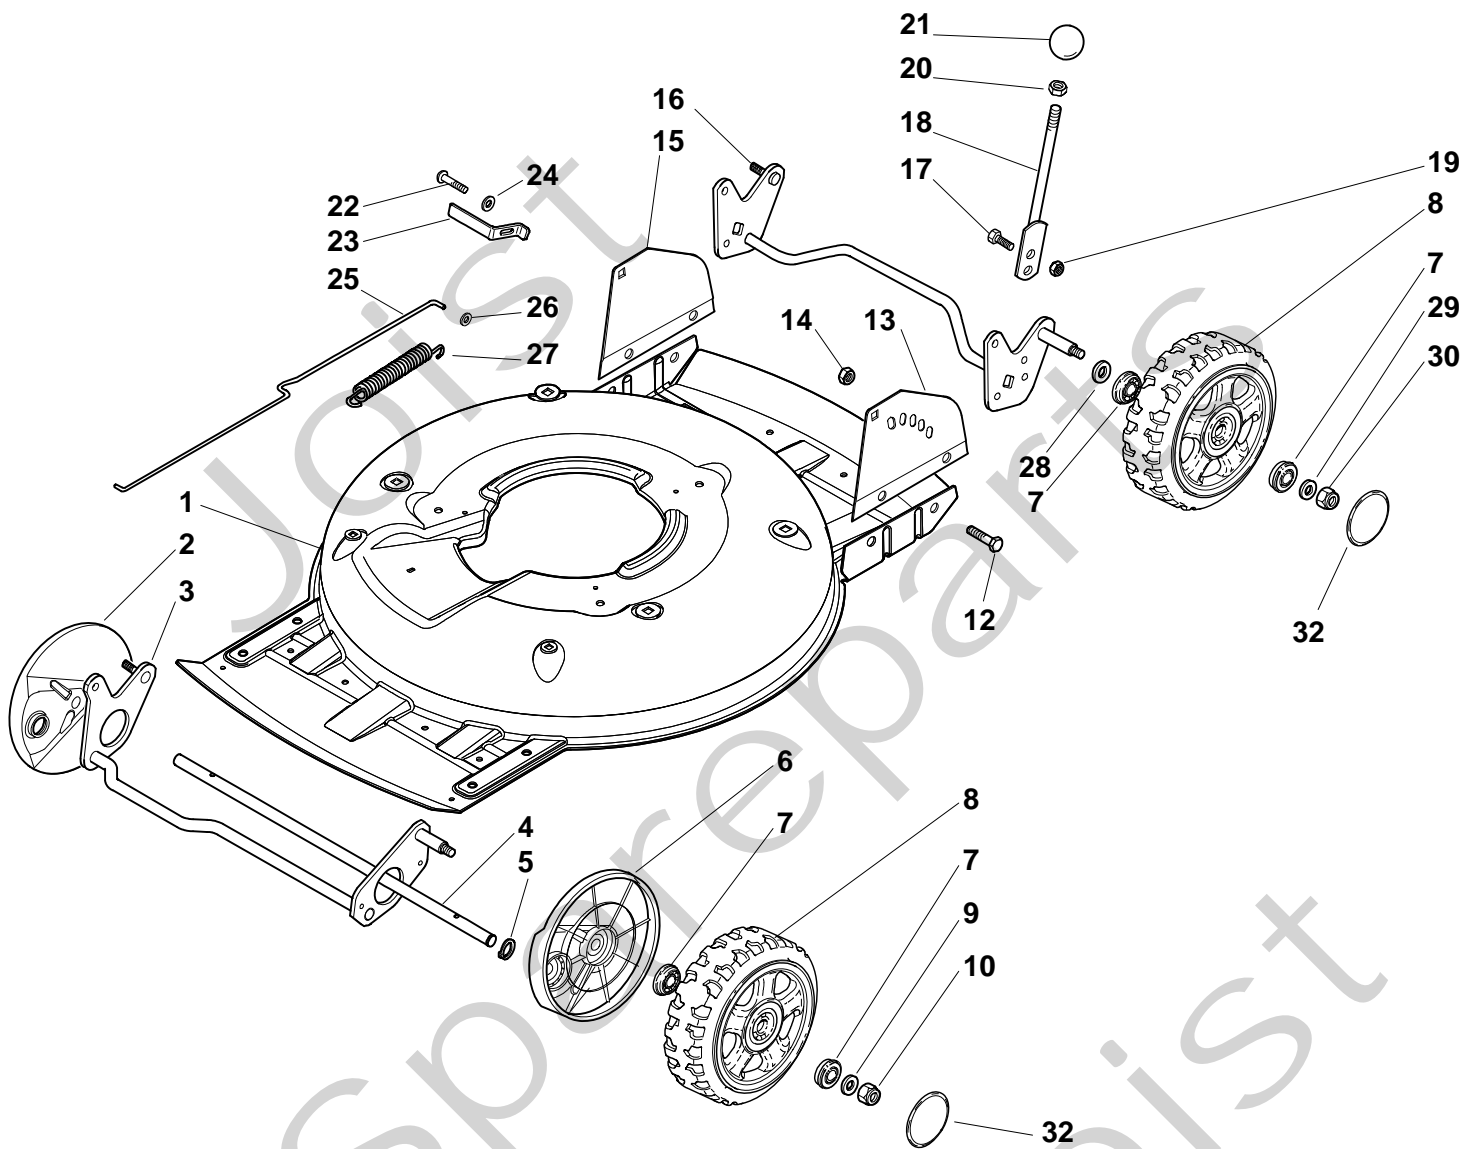

## MULTICLIP PRO 50 SVAN Model Year 2010

- Use GLOBAL GARDEN PRODUCT Genuine Spare Parts specified in the parts list for repair and/or replacement.
- The contents described in the parts list may change due to improvement.
- The drawings of the spare parts are only indicative and might not represent the part in question exactly.
- The indications "right" - "left" - "front" - "rear" refer to the position of the operator when using the machine.
- When placing orders of parts for repair and/or replacement, make sure that the illustrated parts list is the one applying to the machine's year of manufacture, as shown on the identification plate attached to the machine.

## MULTICLIP PRO 50 SVAN - Model Year 2010

Pos. Fig.	Antal Quantity	Art No Part No	Benämning	Description	Anmärkning Notes
1	1	81002909/1	Chassi	Deck Grey	
2	1	22600093/0	Hjulskydd	Protection, L Wheel	
3	1	81002849/0	Hjulaxel	Axle, Front Wheels	
4	1	22033397/0	Hjulaxel	Axle, Front Wheels	
5	2	22020050/0	Låsbricka	Elastic Washer	
6	1	22600092/0	Hjulskydd	Protection, R Wheel	
7	8	22122200/0	Kullager	Bearing	
8	4	81007383/0	Hjul	Wheel	
9	2	12369500/0	Bricka	Washer	
10	2	12155000/0	Mutter	Nut	
12	4	12791011/0	Skruv	Screw	
13	1	81545105/0	Platta-vä	Left Plate	
14	4	12154510/0	Mutter	Nut	
15	1	81545104/0	Platta-hö	Right Plate	
16	1	81002851/0	Hjulaxel	Axle, Rear Wheels	
17	2	12789000/0	Skruv	Screw	
18	1	81003323/0	Höjdinställn.spak	Lever, Height Adjustment	
19	2	12154330/0	Mutter	Nut	
20	1	12293200/0	Mutter	Nut	
21	1	22399812/0	Knopp	Knob	
22	2	12735661/0	Skruv	Screw	
23	2	22551529/0	Hjulrensare	Plate	
24	2	12521330/0	Bricka	Washer	
25	1	22033329/0	Höjdinställn.stång	Rod, Height Adjustment Control	
26	2	12604899/0	Låsbricka	Crown Fastener	
27	1	22446184/0	Fjäder	Spring	
28	2	12530150/0	Bricka	Washer	
29	2	12521350/0	Bricka	Washer	
30	2	12155000/0	Mutter	Nut	
32	4	22110419/0	Navkapsel-svart	Hub Cap	