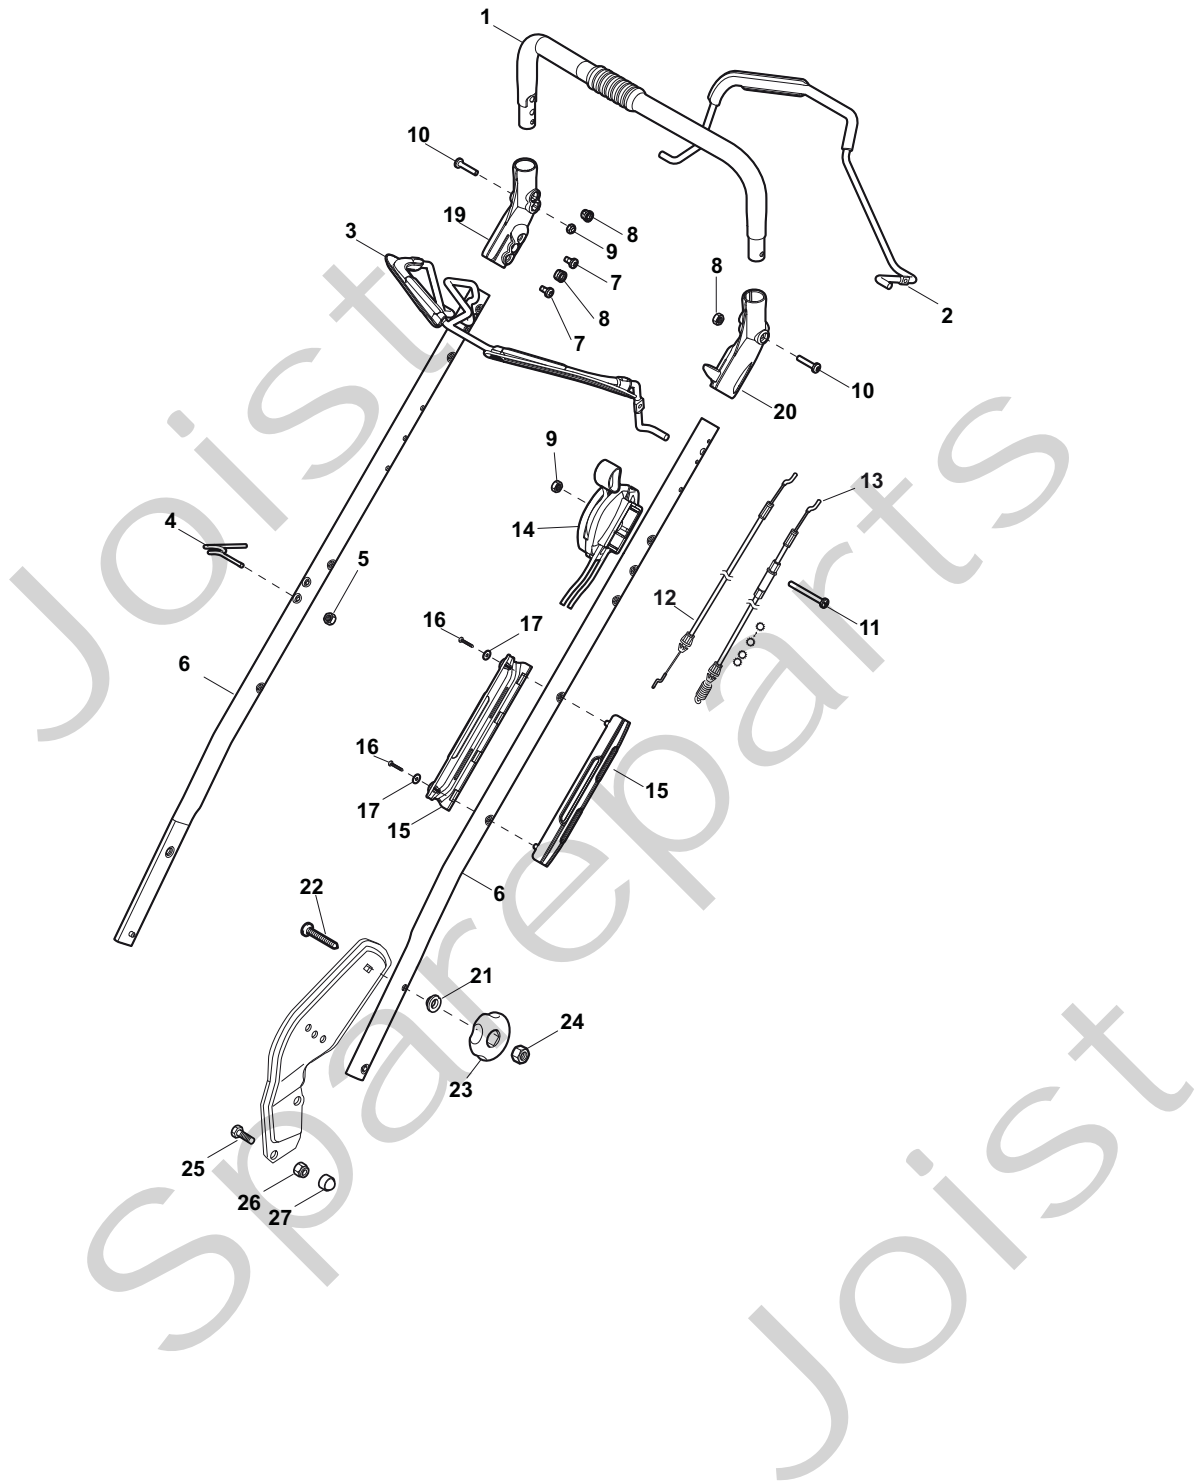

Position	Part No.	Q.Ty	Description
1	381006670/2	1	Handgrip
2	381003349/0	1	Lever, Driving
3	381003344/0	1	Lever, Engine Brake
4	22430309/0	1	Guide Spring
5	12154330/0	1	Nut
6	381007046/0	2	Handle Black, R
7	112735662/1	4	Screw
8	322041967/0	4	Bush
9	12154510/0	3	Nut
10	112728721/0	2	Screw
11	12727786/0	1	Screw
12	181030077/0	1	Cable, Thread Eng. Brake
13	381030078/0	1	Cable, Rear Drive
14	181007145/0	1	Throttle Cable
15	322806644/0	2	Protection
16	12727812/0	2	Screw
17	112523000/1	2	Washer
19	322488301/0	1	Support , R
20	322488303/0	1	Support, L
21	122671651/0	2	Washer
22	112819105/0	2	Screw
23	322399804/1	2	Knob
24	12293200/0	2	Nut
25	112793301/0	2	Screw
26	112155000/0	2	Nut
27	18203854/0	2	Protection

Position	Part No.	Q.Ty	Description
1	12608600/0	2	Seeger
2	22570120/1	1	Pinion L
3	22120105/1	2	Ring Gear
4	22600091/1	2	Protection, Wheel
5	22570110/1	1	Pinion R
6	12608600/0	2	Seeger
7	19216035/0	2	Bearing
8	81002811/0	1	Axle, Rear Wheels
9	22753000/0	2	Pin
10	81003082/1	1	Gear Box (Grey)
10	81003079/0	1	Gear Box
11	22601909/0	1	Pulley
12	12645705/0	1	Pin
13	22033281/0	1	Adjustment Rod
14	22041957/1	1	Bush
15	22450063/0	1	Spring
16	22680009/0	1	Washer
17	12154510/0	1	Nut
18	22110230/0	1	Cap
19	35064195/0	1	Belt

Position	Part No.	Q.Ty	Description
1	22110419/0	4	Hub Cap
2	81007382/0	2	Wheel Ø 210
3	22122200/0	8	Bearing
4	22675100/0	4	Washer
5	12521350/0	4	Washer

Joist  
Spareparts  
Joist

Position	Part No.	Q.Ty	Description
1	122465607/3	1	Hub With Pulley, Crankshaft Ø 22
2	81004383/0	1	Blade Standard
3	22160400/0	1	Elastic Washer
4	12523080/0	1	Washer
5	12735698/0	1	Screw
6	12139100/0	1	Feather, Crankshaft Ø 22
7	12155000/0	3	Nut
8	12521350/0	3	Washer
9	12692080/0	1	Screw
9	12691800/0	2	Screw
10	112735108/1	3	Screw (Only for Honda Engine)