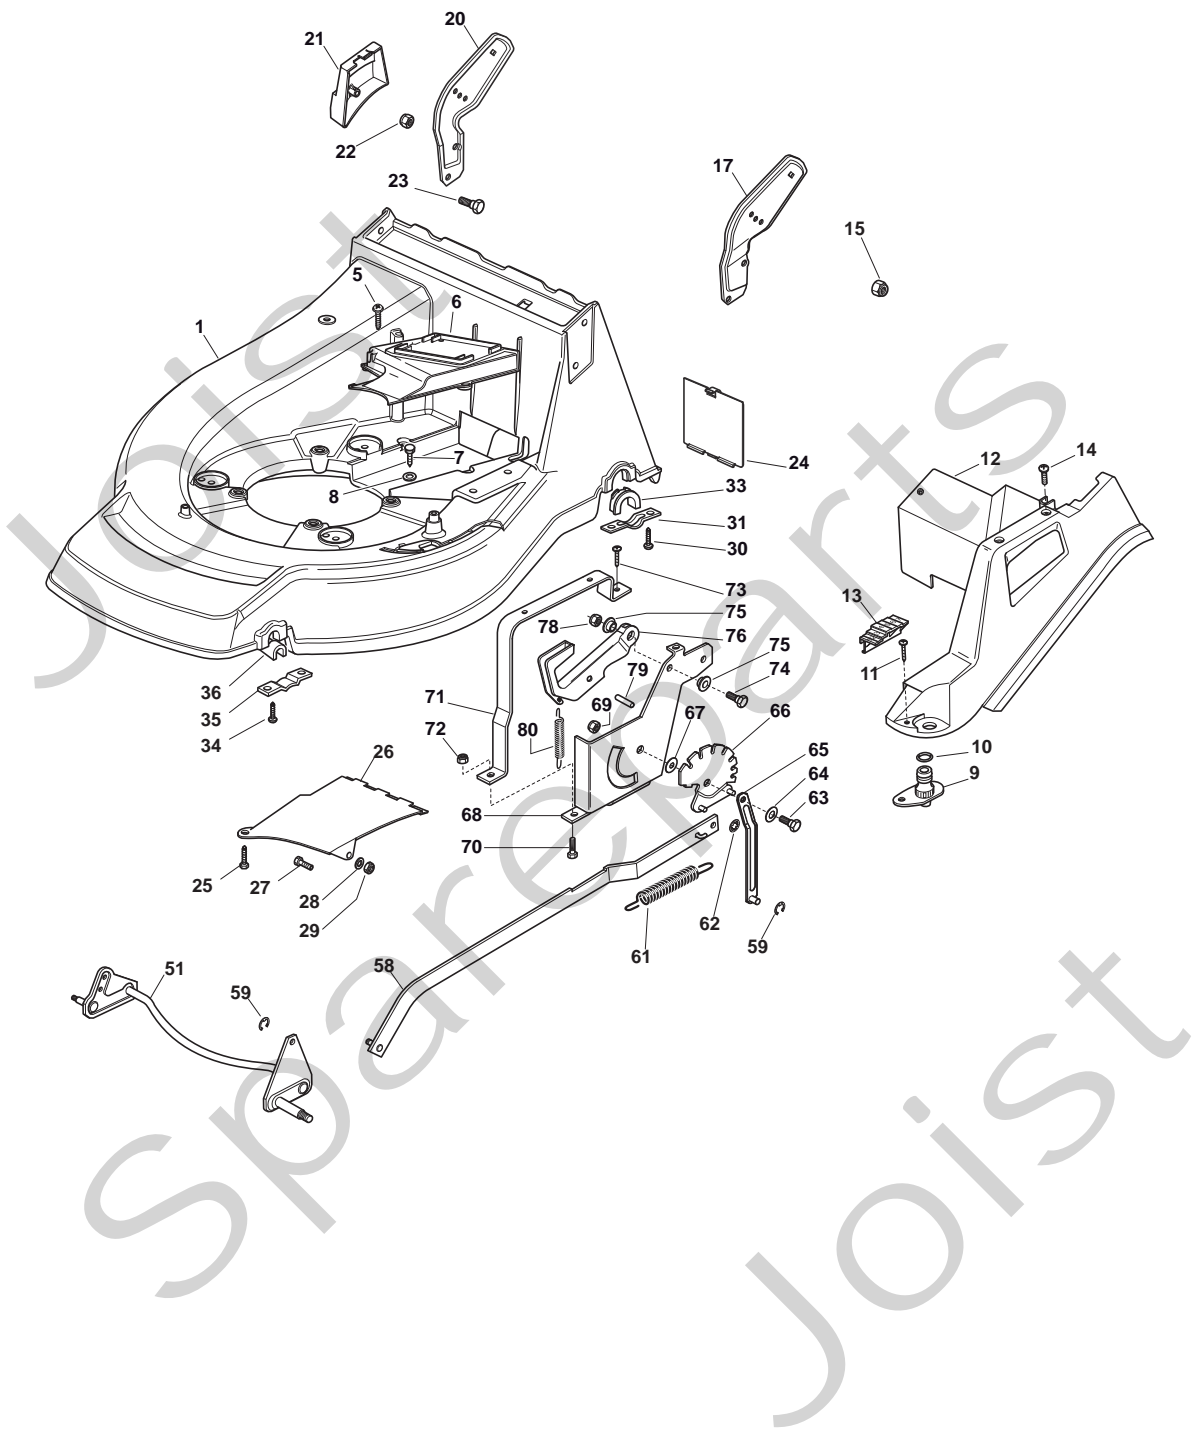

Position	Part No.	Q.Ty	Description
1	381003543/1	1	Deck Red
5	12728522/0	2	Screw
6	22060200/1	1	Protection, Belt
7	12729600/0	1	Screw
8	12523040/0	2	Washer
9	22034000/0	1	Washing Connection
10	19035000/0	1	Or Ring
11	12728519/0	3	Screw
12	322060144/3	1	Deck, Adjustment
13	22570200/0	1	Plate, Cutting Positions
14	12728520/0	1	Screw
15	12155000/0	2	Nut
17	22778397/1	1	Bracket, L
20	22778396/1	1	Bracket, R
21	22601001/0	1	Protection
22	12155000/0	2	Nut
23	12793301/0	2	Screw
24	22595352/0	1	Inspection Door
25	12729600/0	1	Screw
26	22108205/0	1	Conveyor
27	12789000/0	1	Screw
28	12523020/0	1	Washer
29	12154330/0	1	Nut
30	12731350/0	4	Screw
31	22545147/0	2	Plate
33	22038407/0	2	Brass
34	12731350/0	4	Screw
35	22545156/0	2	Plate
36	22038400/1	2	Brass
51	381002865/1	1	Axle, Front Wheels
58	381002040/1	1	Rod, Height Adjustment
59	12000930/0	2	Snap Ring
61	122446187/0	1	Spring
62	12604899/0	2	Crown Fastener
63	22529662/0	1	Fulcrum Pin
64	22672151/0	1	Washer
65	81001269/0	1	Rod, Rear Wheels Axle
66	381000479/2	1	Sector, Height Adjustment
67	22672152/0	1	Washer
68	22785109/0	1	Support, Height Adjustment
69	12293201/0	1	Nut
70	12793301/0	2	Screw
71	22785113/0	1	Support, Handle
72	12293201/0	2	Nut
73	12729600/0	1	Screw
74	12793301/0	1	Screw
75	25038002/1	2	Bush
76	322393611/2	1	Handle
78	12293201/0	1	Nut
79	12622640/0	1	Pin
80	22446175/0	1	Spring