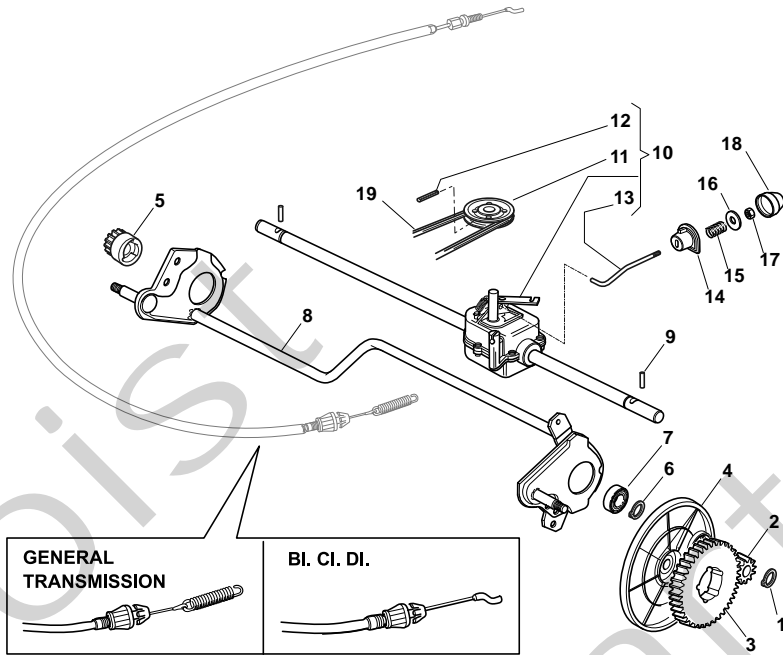

Position	Part No.	Q.Ty	Description
1	381006670/2	1	Handgrip
2	381003349/0	1	Lever, Driving
3	381003344/0	1	Lever, Engine Brake
4	22430309/0	1	Guide Spring
5	12154330/0	1	Nut
6	381007046/0	2	Handle Black, R
7	112735662/1	4	Screw
8	322041967/0	4	Bush
9	12154510/0	3	Nut
10	112728721/0	2	Screw
11	12727786/0	1	Screw
12	181030077/0	1	Cable, Thread Eng. Brake
13	381030078/0	1	Cable, Rear Drive
14	181007145/0	1	Throttle Cable
15	322806644/0	2	Protection
16	12727812/0	2	Screw
17	112523000/1	2	Washer
19	322488301/0	1	Support , R
20	322488303/0	1	Support, L
21	122671651/0	2	Washer
22	112819105/0	2	Screw
23	322399804/1	2	Knob
24	12293200/0	2	Nut
25	112793301/0	2	Screw
26	112155000/0	2	Nut
27	18203854/0	2	Protection

Position	Part No.	Q.Ty	Description
1	12608600/0	2	Seeger
2	22570120/1	1	Pinion L
3	22120105/1	2	Ring Gear
4	22600091/1	2	Protection, Wheel
5	22570110/1	1	Pinion R
6	12608600/0	2	Seeger
7	19216035/0	2	Bearing
8	81002811/0	1	Axle, Rear Wheels
9	22753000/0	2	Pin
10	81003082/1	1	Gear Box (Grey)
10	81003079/0	1	Gear Box
11	22601909/0	1	Pulley
12	12645705/0	1	Pin
13	22033281/0	1	Adjustment Rod
14	22041957/1	1	Bush
15	22450063/0	1	Spring
16	22680009/0	1	Washer
17	12154510/0	1	Nut
18	22110230/0	1	Cap
19	35064195/0	1	Belt