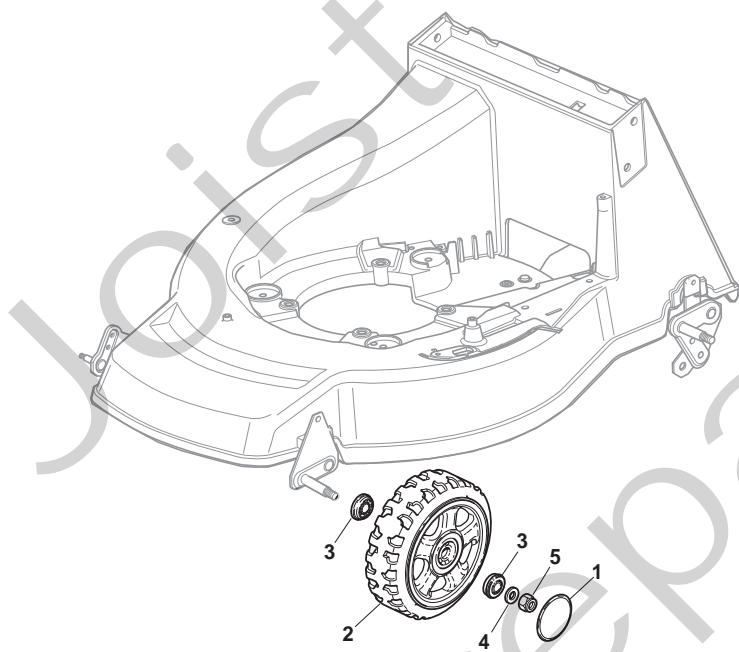

Position	Part No.	Q.Ty	Description
1	22110419/0	4	Hub Cap
2	81007382/0	2	Wheel Ø 210
3	22122200/0	8	Bearing
4	22675100/0	4	Washer
5	12521350/0	4	Washer

Joist
Spareparts
Joist