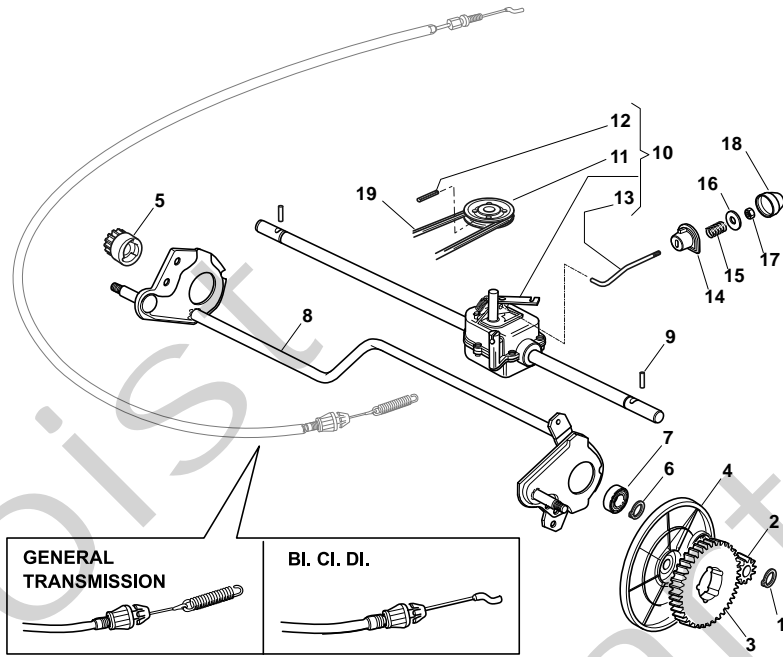

Position	Part No.	Q.Ty	Description
1	381006670/2	1	Handgrip
2	381003349/0	1	Lever, Driving
3	381003344/0	1	Lever, Engine Brake
4	22430309/0	1	Guide Spring
5	12154330/0	1	Nut
6	381007046/0	2	Handle Black, R
7	112735662/1	4	Screw
8	322041967/0	4	Bush
9	12154510/0	3	Nut
10	112728721/0	2	Screw
11	12727786/0	1	Screw
12	181030077/0	1	Cable, Thread Eng. Brake
13	381030078/0	1	Cable, Rear Drive
14	181007145/0	1	Throttle Cable
15	322806644/0	2	Protection
16	12727812/0	2	Screw
17	112523000/1	2	Washer
19	322488301/0	1	Support , R
20	322488303/0	1	Support, L
21	122671651/0	2	Washer
22	112819105/0	2	Screw
23	322399804/1	2	Knob
24	12293200/0	2	Nut
25	112793301/0	2	Screw
26	112155000/0	2	Nut
27	18203854/0	2	Protection

Position	Part No.	Q.Ty	Description
1	12608600/0	2	Seeger
2	22570120/1	1	Pinion L
3	22120105/1	2	Ring Gear
4	22600091/1	2	Protection, Wheel
5	22570110/1	1	Pinion R
6	12608600/0	2	Seeger
7	19216035/0	2	Bearing
8	81002811/0	1	Axle, Rear Wheels
9	22753000/0	2	Pin
10	81003082/1	1	Gear Box (Grey)
10	81003079/0	1	Gear Box
11	22601909/0	1	Pulley
12	12645705/0	1	Pin
13	22033281/0	1	Adjustment Rod
14	22041957/1	1	Bush
15	22450063/0	1	Spring
16	22680009/0	1	Washer
17	12154510/0	1	Nut
18	22110230/0	1	Cap
19	35064150/0	1	Belt

Position	Part No.	Q.Ty	Description
1	122465607/3	1	Hub With Pulley, Crankshaft Ø 22
2	81004366/2	1	Blade Standard
3	22160400/0	1	Elastic Washer
4	12523080/0	1	Washer
5	12735698/0	1	Screw
6	12139100/0	1	Feather, Crankshaft Ø 22.2
7	12155000/0	3	Nut
8	12521350/0	3	Washer
9	12692080/0	1	Screw
9	12691800/0	2	Screw
10	112735108/1	3	Screw (Only for Honda Engine)