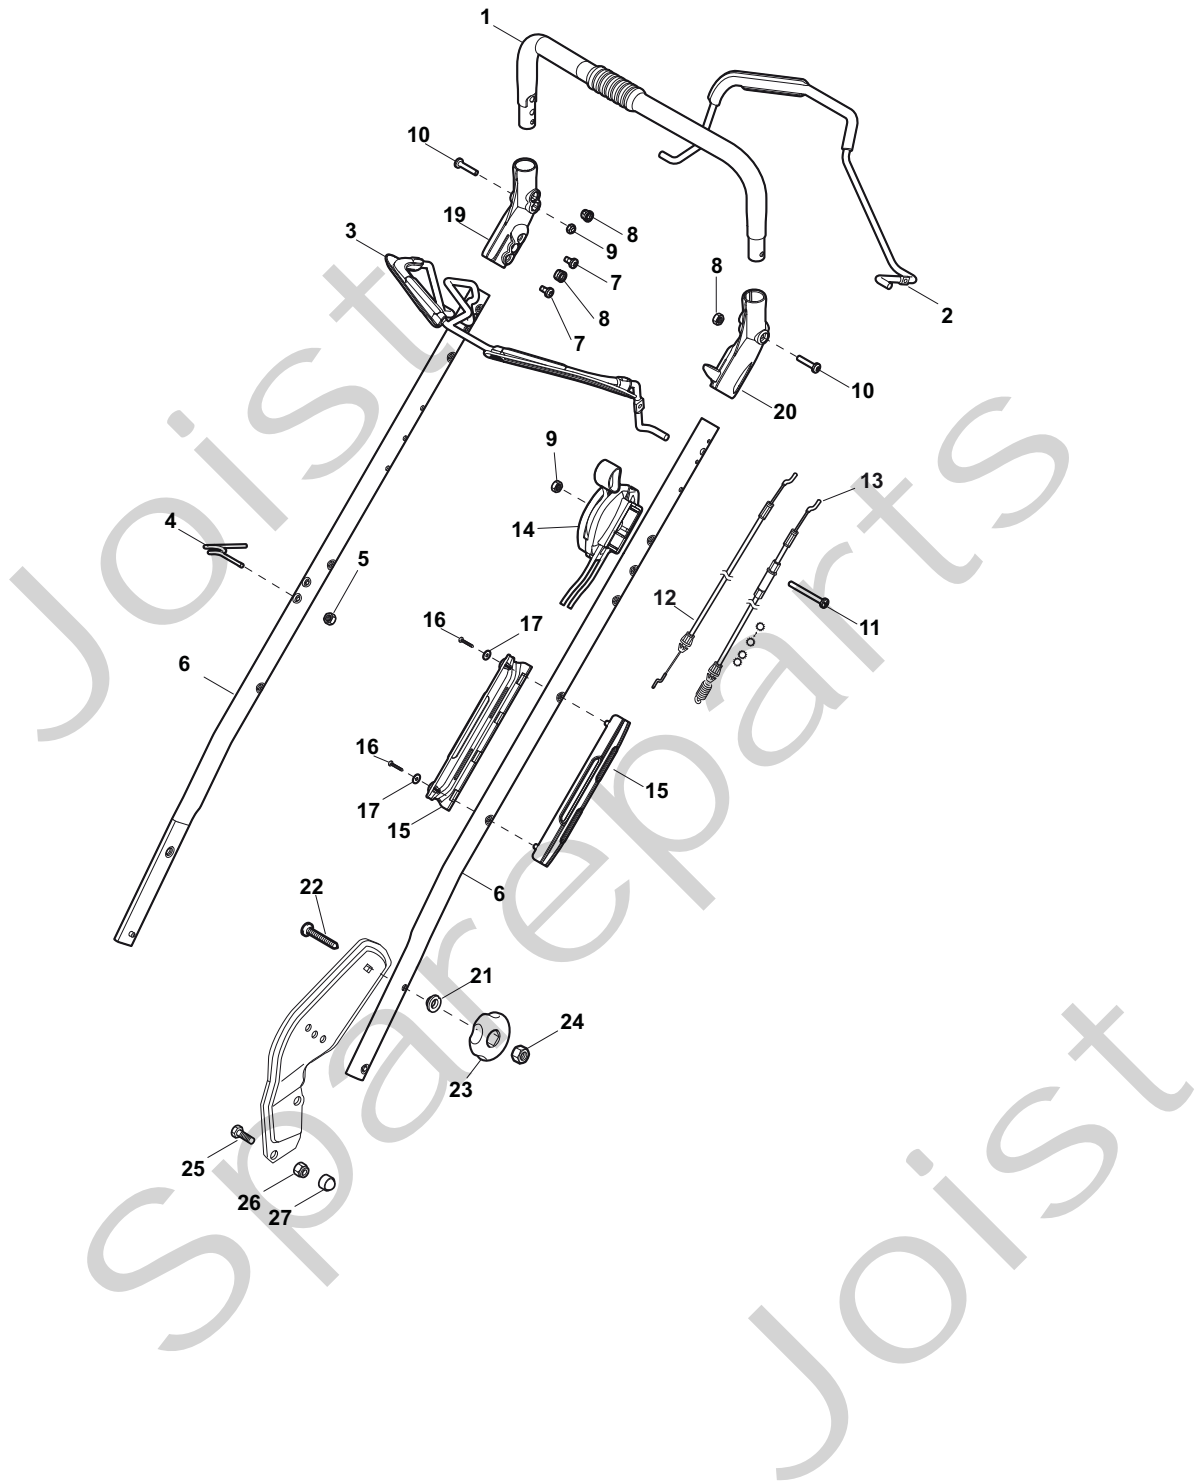

Position	Part No.	Q.Ty	Description
1	381006670/2	1	Handgrip
2	381003349/0	1	Lever, Driving
3	381003344/0	1	Lever, Engine Brake
4	22430309/0	1	Guide Spring
5	12154330/0	1	Nut
6	381007046/0	2	Handle Black, R
7	112735662/1	4	Screw
8	322041967/0	4	Bush
9	12154510/0	3	Nut
10	112728721/0	2	Screw
11	12727786/0	1	Screw
12	181030077/0	1	Cable, Thread Eng. Brake
13	381030078/0	1	Cable, Rear Drive
14	181007145/0	1	Throttle Cable
15	322806644/0	2	Protection
16	12727812/0	2	Screw
17	112523000/1	2	Washer
19	322488301/0	1	Support , R
20	322488303/0	1	Support, L
21	122671651/0	2	Washer
22	112819105/0	2	Screw
23	322399804/1	2	Knob
24	12293200/0	2	Nut
25	112793301/0	2	Screw
26	112155000/0	2	Nut
27	18203854/0	2	Protection

Position	Part No.	Q.Ty	Description
1	12608600/0	2	Seeger
2	22570120/1	1	Pinion L
3	22120105/1	2	Ring Gear
4	22600091/1	2	Protection, Wheel
5	22570110/1	1	Pinion R
6	12608600/0	2	Seeger
7	19216035/0	2	Bearing
8	81002811/0	1	Axle, Rear Wheels
9	22753000/0	2	Pin
10	81003082/1	1	Gear Box (Grey)
10	81003079/0	1	Gear Box
11	22601909/0	1	Pulley
12	12645705/0	1	Pin
13	22033281/0	1	Adjustment Rod
14	22041957/1	1	Bush
15	22450063/0	1	Spring
16	22680009/0	1	Washer
17	12154510/0	1	Nut
18	22110230/0	1	Cap
19	35064150/0	1	Belt

Position	Part No.	Q.Ty	Description
1	22122200/0	8	Bearing
2	381007390/1	4	Wheel Ø 210
3	22110492/0	4	Hub Cap Grey
6	12521350/0	8	Washer
7	12155000/0	8	Nut
8	12530150/0	4	Elastic Washer

Joist
Spareparts
Joist

Position	Part No.	Q.Ty	Description
1	122465607/3	1	Hub With Pulley, Crankshaft Ø 22
2	81004366/2	1	Blade Standard
3	22160400/0	1	Elastic Washer
4	12523080/0	1	Washer
5	12735698/0	1	Screw
6	12139100/0	1	Feather, Crankshaft Ø 22.2
7	12155000/0	3	Nut
8	12521350/0	3	Washer
9	12692080/0	1	Screw
9	12691800/0	2	Screw
10	112735108/1	3	Screw (Only for Honda Engine)