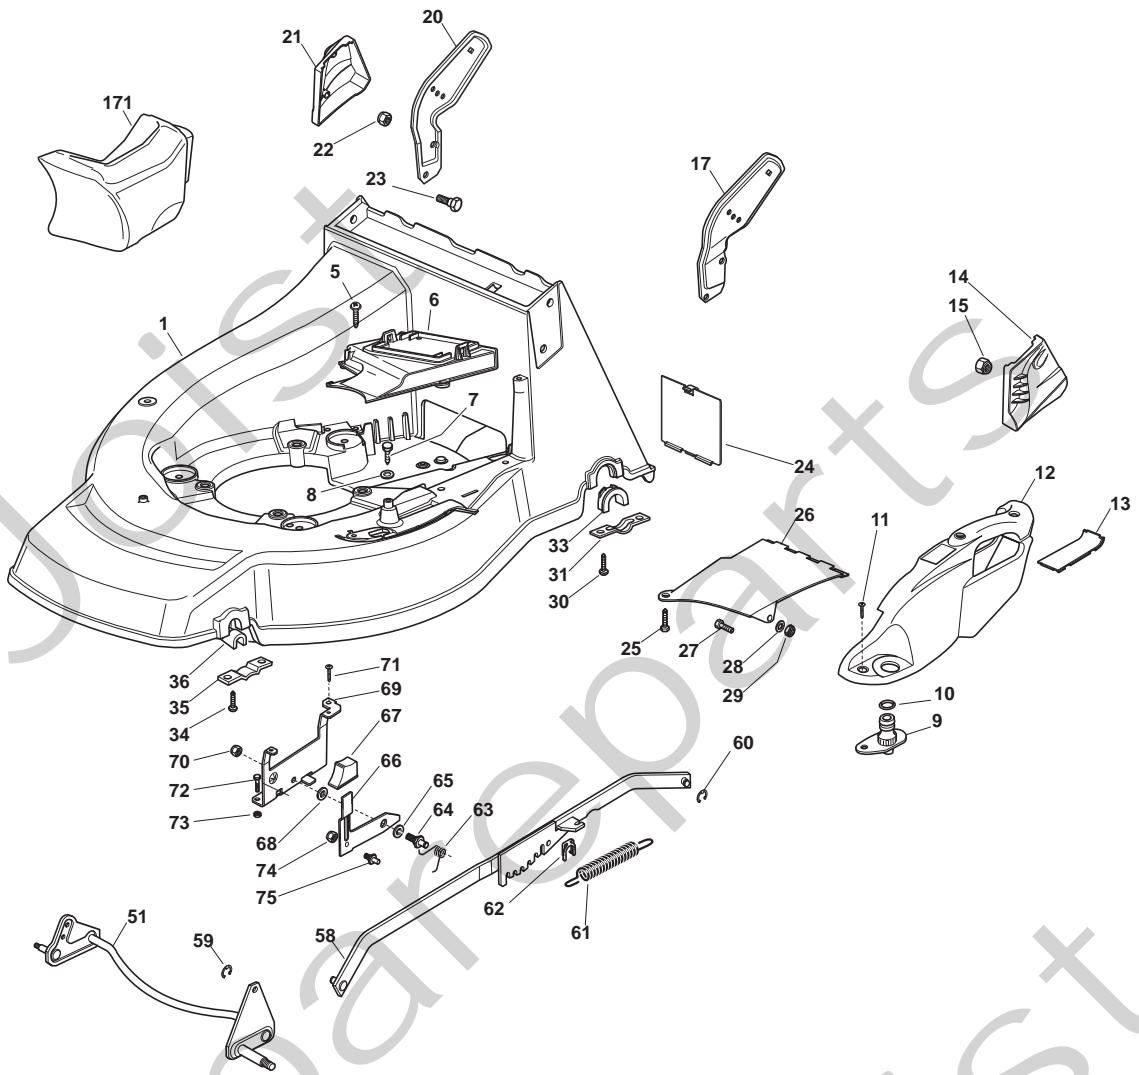

Position	Part No.	Q.Ty	Description
1	81003500/0	1	Deck Red
5	12728522/0	2	Screw
6	22060221/0	1	Protection, Belt
7	12729600/0	1	Screw
8	12523040/0	2	Washer
9	22034000/0	1	Washing Connection
10	19035000/0	1	Or Ring
11	12728520/0	3	Screw
12	22060146/0	1	Deck, Adjustment
13	22546070/0	1	Plate
14	22601003/0	1	Protection
15	12155000/0	2	Nut
17	22778397/1	1	Bracket, L
20	22778396/1	1	Bracket, R
21	322601002/1	1	Protection
22	12155000/0	2	Nut
23	12793301/0	2	Screw
24	22595352/0	1	Inspection Door
25	12729600/0	1	Screw
26	22108205/0	1	Conveyor
27	12789000/0	1	Screw
28	12523020/0	1	Washer
29	12154330/0	1	Nut
30	12731350/0	4	Screw
31	22545147/0	2	Plate
33	22038407/0	2	Brass
34	12731350/0	4	Screw
35	22545156/0	2	Plate
36	22038400/1	2	Brass
51	381002865/1	1	Axle, Front Wheels
58	381002039/1	1	Rod, Height Adjustment
59	12000930/0	1	Snap Ring
60	12000930/0	1	Snap Ring
61	122446187/0	1	Spring
62	112436051/0	1	Plate
63	122446176/1	1	Spring
64	22517880/1	1	Pin
65	22672152/0	1	Washer
66	22322829/1	1	Lever, Height Adjustment
67	22602000/0	1	Pushbutton, Lever
68	22672151/0	1	Washer
69	22785115/0	1	Support, Height
70	12155000/0	1	Nut
71	12729600/0	1	Screw
72	12793101/0	2	Screw
73	12293201/0	2	Nut
74	12154510/0	1	Nut
75	22519746/0	1	Pin
171	22140224/0	1	Cap