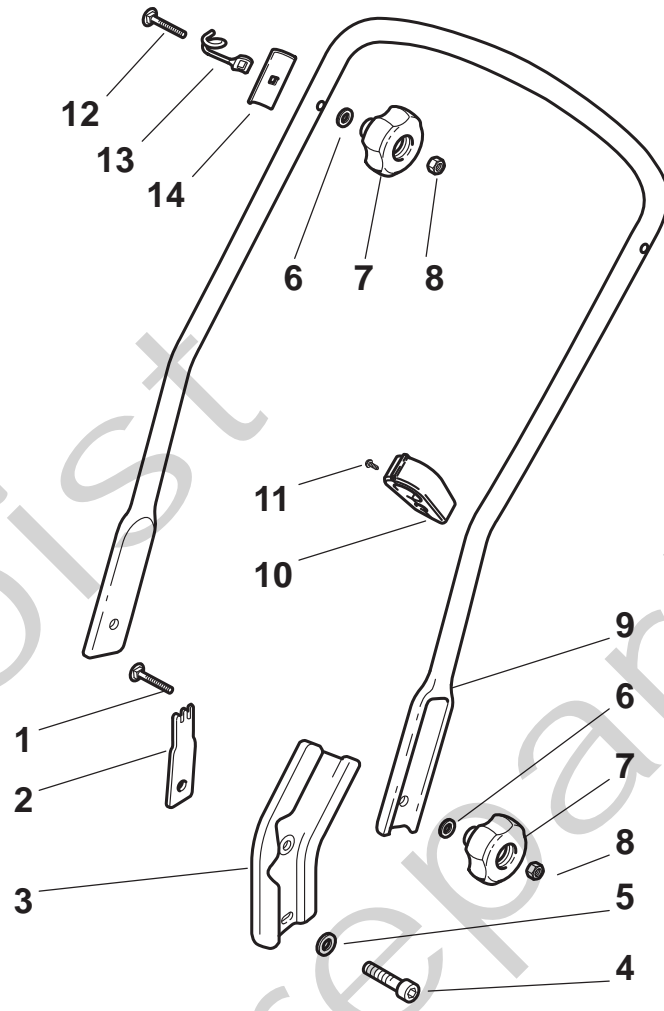

THIS INFORMATION IS NOT INTENDED FOR SALE OR RESALE, AND THIS NOTICE MUST REMAIN ON ALL COPIES.

**STIGA**®

Position	Part No.	Q.Ty	Description
1	381002656/1	1	Deck Yellow
3	22060151/0	1	Protection, Yellow
4	12728300/0	3	Screw
9	12728300/0	1	Screw
10	22108279/0	1	Rear Conveyor Assy
11	12735664/0	3	Screw
15	22109531/0	1	Cover
16	81008658/1	1	Outfit, Supports
21	22545160/0	2	Plate
22	12735664/0	2	Screw
23	12604898/0	2	Crown Fastener
24	22446181/0	1	Spring
25	22785153/0	2	Screw
26	12735664/0	4	Support, Gear Box
31	22399808/0	1	Knob
32	22321515/0	1	Lever, Height Adjustment
33	12735661/0	2	Screw
34	12728300/0	2	Screw
35	22735563/0	1	Sector, Height Adjustment
36	12818690/0	1	Screw
37	22140229/0	1	Deflector
38	22399807/0	1	Knob
39	12293200/0	1	Nut

Position	Part No.	Q.Ty	Description
1	12820655/0	2	Screw
2	22551635/0	1	Plate For Handle
3	22778405/0	2	Support
4	12760515/0	2	Screw
5	12521350/0	2	Washer
6	12521350/0	4	Washer
7	22399810/0	4	Knob
8	12361005/0	4	Nut
9	81006612/0	1	Handle, Lower Part
10	22192001/0	1	Anchor Clamp
11	12728691/0	1	Screw
12	12820655/0	2	Screw
13	22430311/0	1	Guide Spring
14	22545137/0	2	Plate For Handle Fastening

Position	Part No.	Q.Ty	Description
1	22465619/0	1	Hub With Pulley, Crankshaft Ø 25
2	81004132/0	1	Blade Winged
3	22672111/0	2	Clutch Washer
4	22672105/0	1	Washer
5	12508120/0	1	Cupped Spring
6	22041940/0	1	Clutch Bush
7	12736850/0	1	Screw
7	12736825/0	1	Screw
8	12139100/0	1	Feather, Crankshaft Ø 22.2
9	112735108/1	3	Screw