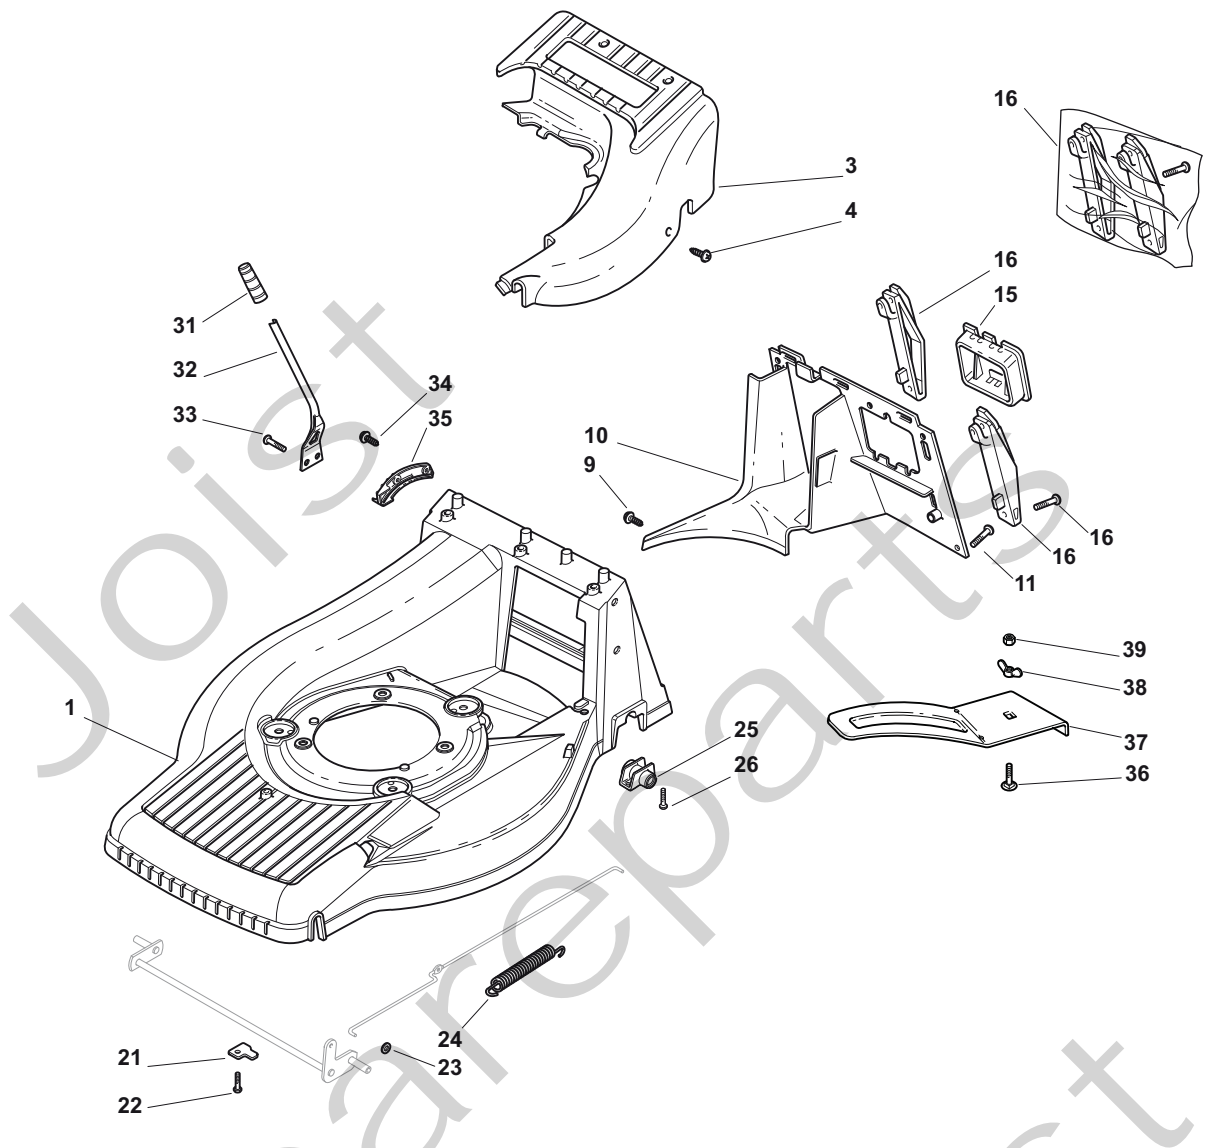

THIS INFORMATION IS NOT INTENDED FOR SALE OR RESALE, AND THIS NOTICE MUST REMAIN ON ALL COPIES.

**STIGA**®

Position	Part No.	Q.Ty	Description
1	381002656/1	1	Deck Yellow
3	22060151/0	1	Protection, Yellow
4	12728300/0	3	Screw
9	12728300/0	1	Screw
10	22108279/0	1	Rear Conveyor Assy
11	12735664/0	3	Screw
15	22109531/0	1	Cover
16	81008658/1	1	Outfit, Supports
21	22545160/0	2	Plate
22	12735664/0	2	Screw
23	12604898/0	2	Crown Fastener
24	22446181/0	1	Spring
25	22785153/0	2	Screw
26	12735664/0	4	Support, Gear Box
31	22399808/0	1	Knob
32	22321515/0	1	Lever, Height Adjustment
33	12735661/0	2	Screw
34	12728300/0	2	Screw
35	22735563/0	1	Sector, Height Adjustment
36	12818690/0	1	Screw
37	22140229/0	1	Deflector
38	22399807/0	1	Knob
39	12293200/0	1	Nut

Position	Part No.	Q.Ty	Description
1	12820655/0	2	Screw
2	22551635/0	1	Plate For Handle
3	22778405/0	2	Support
4	12760515/0	2	Screw
5	12521350/0	2	Washer
6	12521350/0	4	Washer
7	22399810/0	4	Knob
8	12361005/0	4	Nut
9	81006612/0	1	Handle, Lower Part
10	22192001/0	1	Anchor Clamp
11	12728691/0	1	Screw
12	12820655/0	2	Screw
13	22430311/0	1	Guide Spring
14	22545137/0	2	Plate For Handle Fastening

Position	Part No.	Q.Ty	Description
1	22465619/0	1	Hub With Pulley, Crankshaft Ø 25
2	81004132/0	1	Blade Winged
3	22672111/0	2	Clutch Washer
4	22672105/0	1	Washer
5	12508120/0	1	Cupped Spring
6	22041940/0	1	Clutch Bush
7	12736850/0	1	Screw
7	12736825/0	1	Screw
8	12139100/0	1	Feather, Crankshaft Ø 22.2
9	112735108/1	3	Screw