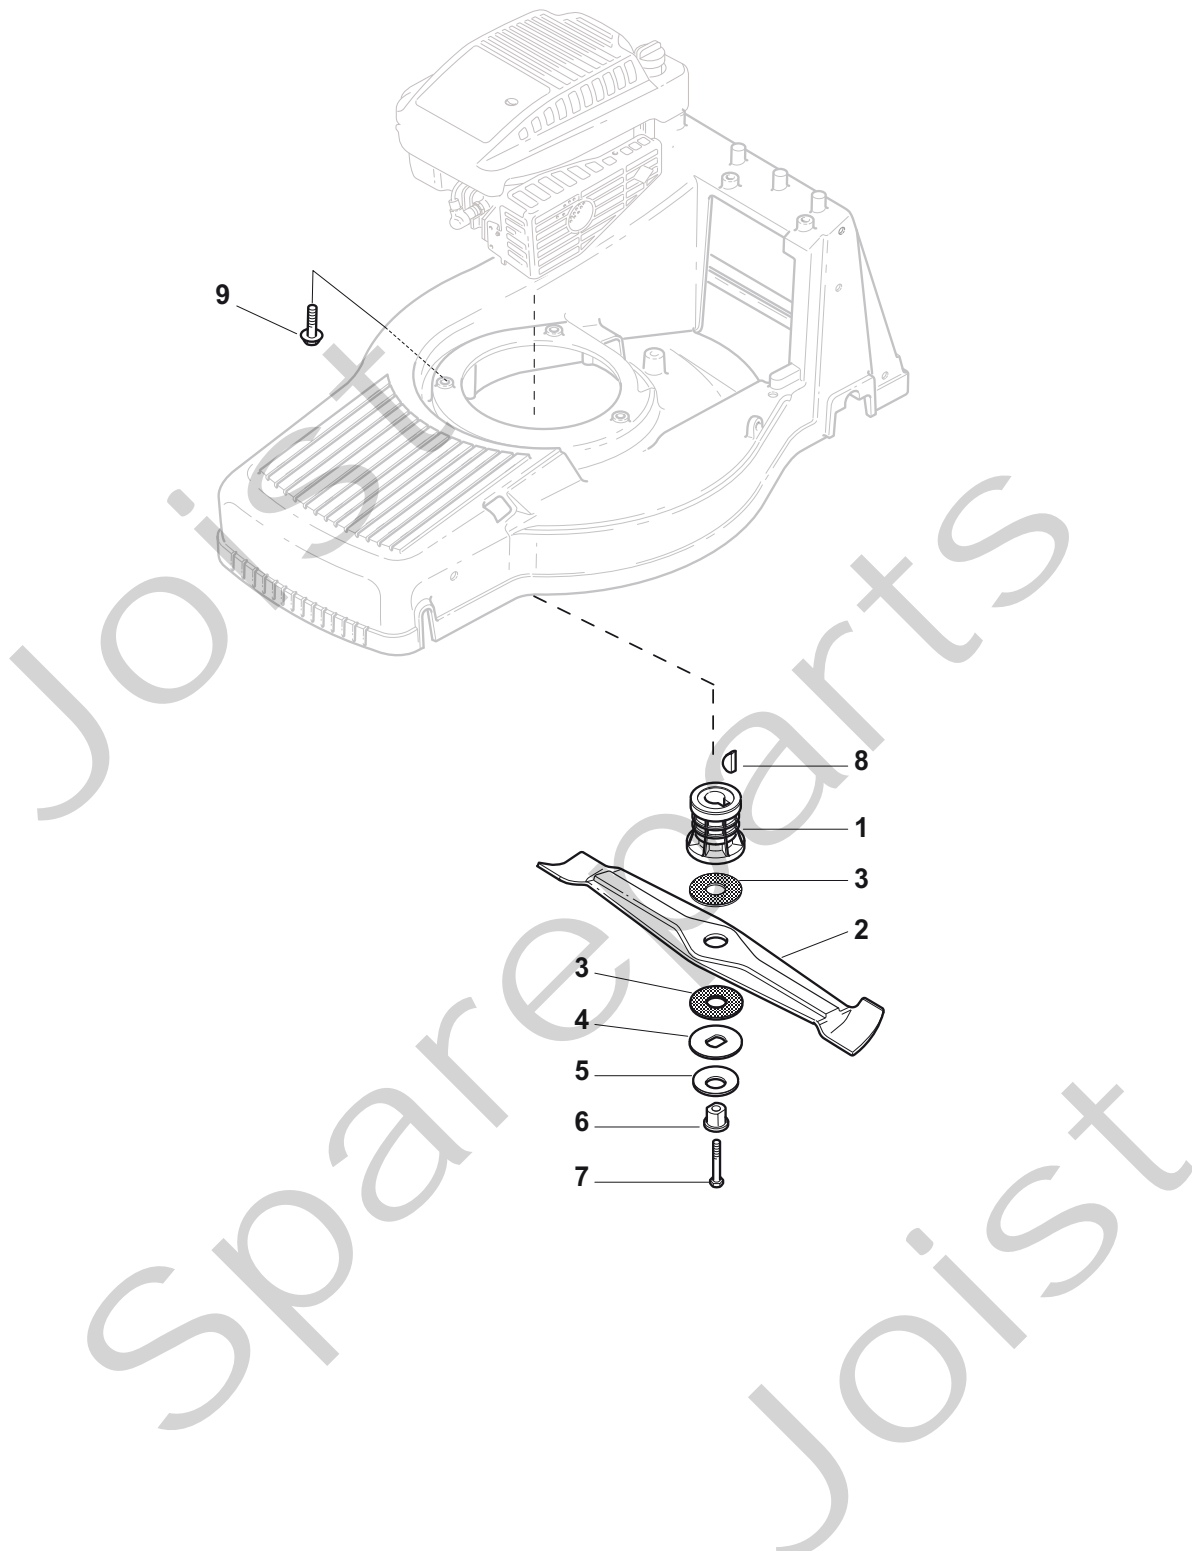

Position	Part No.	Q.Ty	Description
1	12820655/0	2	Screw
2	22551635/0	1	Plate For Handle
3	22778405/0	2	Support
4	12760515/0	2	Screw
5	12521350/0	2	Washer
6	12521350/0	4	Washer
7	22399810/0	4	Knob
8	12361005/0	4	Nut
9	81006612/0	1	Handle, Lower Part
10	22192001/0	1	Anchor Clamp
11	12728691/0	1	Screw
12	12820655/0	2	Screw
13	22430311/0	1	Guide Spring
14	22545137/0	2	Plate For Handle Fastening

Joist  
Spareparts  
Joist

Position	Part No.	Q.Ty	Description
1	81007128/0	1	Throttle Cable
2	12523040/0	1	Washer
3	12727787/0	1	Screw

Joist  
Spareparts  
Joist

Position	Part No.	Q.Ty	Description
1	12000957/0	2	Benzing
2	12520032/0	2	Washer
3	22160520/0	2	Dust Cover
5	22076645/0	2	Key
6	22170630/0	2	Spacer
7	22753002/0	2	Pin
8	12520032/0	2	Washer
9	19035152/0	2	Or Ring
12	12620310/0	1	Pin
13	22601913/0	1	Pulley
14	81003084/0	1	Gear Box
15	35063173/0	1	Belt
16	22601918/0	1	Pulley, Crankshaft Ø 22
17	12714312/0	1	Dowel
18	22450434/0	1	Spring

Joist  
Spareparts  
Joist

Position	Part No.	Q.Ty	Description
1	81002817/0	1	Axle, Front Wheels
2	22430210/0	2	Spring
3	81007363/0	2	Wheel Ø 175
4	22160522/0	2	Dust Cover
5	19216039/0	4	Bearing
6	12521460/0	2	Washer
7	112735662/1	2	Screw
8	22110379/0	2	Hub Cap
9	22033321/0	1	Rod, Height Adjustment Control
10	81002819/0	1	Axle, Rear Wheels
11	22170810/0	2	Spacer
12	22430215/0	2	Spring
13	22600127/0	2	Protection, Wheel
14	22570126/0	2	Pinion
15	81007367/0	2	Wheel Ø 205
16	12728210/0	8	Screw
17	22120108/0	2	Ring Gear
18	19216038/0	4	Bearing
19	22671655/0	2	Washer
20	12735592/0	2	Screw
21	22110380/0	2	Hub Cap

Position	Part No.	Q.Ty	Description
1	22465619/0	1	Hub With Pulley, Crankshaft Ø 25
2	81004132/0	1	Blade Winged
3	22672111/0	2	Clutch Washer
4	22672105/0	1	Washer
5	12508120/0	1	Cupped Spring
6	22041940/0	1	Clutch Bush
7	12736850/0	1	Screw
7	12736825/0	1	Screw
8	12139100/0	1	Feather, Crankshaft Ø 22.2
9	112735108/1	3	Screw