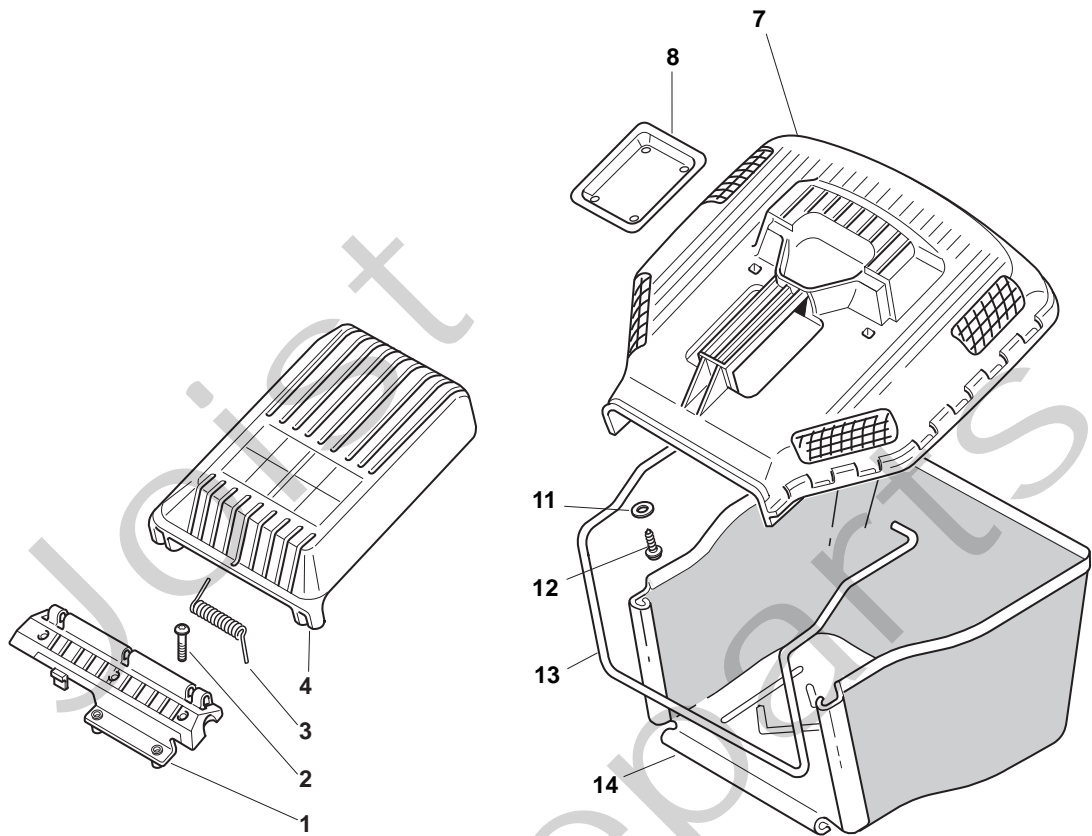

Position	Part No.	Q.Ty	Description
1	22785156/0	1	Support, Yellow
2	12735664/0	3	Screw
3	22450443/0	1	Spring
4	22600080/0	1	Stone-Guard, Yellow
7	22486115/0	1	Grass-Box, Upper Part
8	22486098/0	1	Plate
11	12521460/0	2	Washer
12	12728300/0	2	Screw
13	22608518/0	1	Stiffening Lower
14	81002239/0	1	Box, Fabric

Joist
Spareparts
Joist