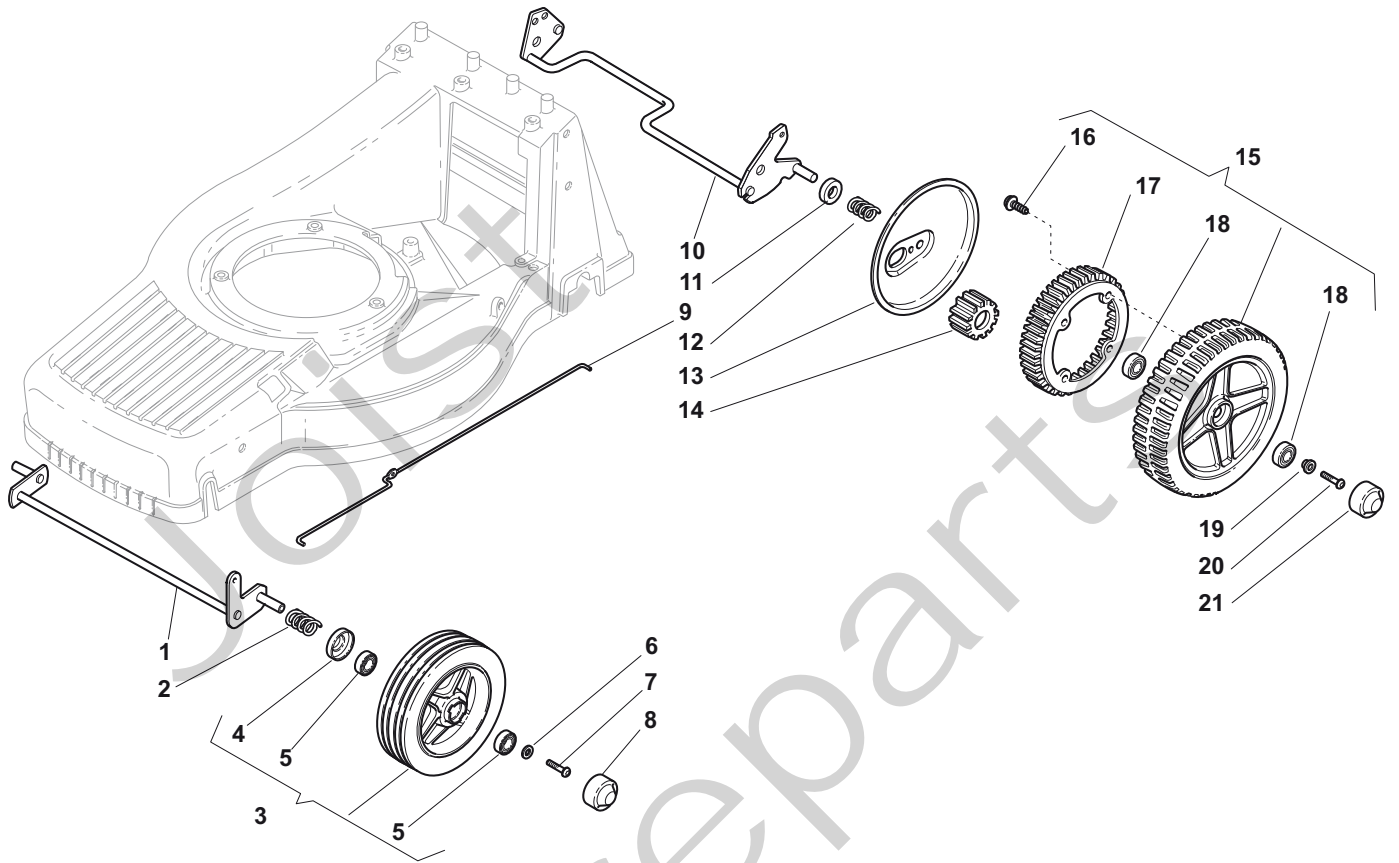

Position	Part No.	Q.Ty	Description
1	12820655/0	2	Screw
2	22551635/0	1	Plate For Handle
3	22778405/0	2	Support
4	12760515/0	2	Screw
5	12521350/0	2	Washer
6	12521350/0	4	Washer
7	22399810/0	4	Knob
8	12361005/0	4	Nut
9	81006612/0	1	Handle, Lower Part
10	22192001/0	1	Anchor Clamp
11	12728691/0	1	Screw
12	12820655/0	2	Screw
13	22430311/0	1	Guide Spring
14	22545137/0	2	Plate For Handle Fastening

Joist  
Spareparts  
Joist

Position	Part No.	Q.Ty	Description
1	81007128/0	1	Throttle Cable
2	12523040/0	1	Washer
3	12727787/0	1	Screw

Joist  
Spareparts  
Joist

Position	Part No.	Q.Ty	Description
1	12000957/0	2	Benzing
2	12520032/0	2	Washer
3	22160520/0	2	Dust Cover
5	22076645/0	2	Key
6	22170630/0	2	Spacer
7	22753002/0	2	Pin
8	12520032/0	2	Washer
9	19035152/0	2	Or Ring
12	12620310/0	1	Pin
13	22601913/0	1	Pulley
14	81003084/0	1	Gear Box
15	35063173/0	1	Belt
16	22601918/0	1	Pulley, Crankshaft Ø 22
17	12714312/0	1	Dowel
18	22450434/0	1	Spring

Joist  
Spareparts  
Joist

Position	Part No.	Q.Ty	Description
1	81002817/0	1	Axle, Front Wheels
2	22430210/0	2	Spring
3	81007363/0	2	Wheel Ø 175
4	22160522/0	2	Dust Cover
5	19216039/0	4	Bearing
6	12521460/0	2	Washer
7	112735662/1	2	Screw
8	22110379/0	2	Hub Cap
9	22033321/0	1	Rod, Height Adjustment Control
10	81002819/0	1	Axle, Rear Wheels
11	22170810/0	2	Spacer
12	22430215/0	2	Spring
13	22600127/0	2	Protection, Wheel
14	22570126/0	2	Pinion
15	81007367/0	2	Wheel Ø 205
16	12728210/0	8	Screw
17	22120108/0	2	Ring Gear
18	19216038/0	4	Bearing
19	22671655/0	2	Washer
20	12735592/0	2	Screw
21	22110380/0	2	Hub Cap

Position	Part No.	Q.Ty	Description
1	22465619/0	1	Hub With Pulley, Crankshaft Ø 25
2	81004132/0	1	Blade Winged
3	22672111/0	2	Clutch Washer
4	22672105/0	1	Washer
5	12508120/0	1	Cupped Spring
6	22041940/0	1	Clutch Bush
7	12736850/0	1	Screw
7	12736825/0	1	Screw
8	12139100/0	1	Feather, Crankshaft Ø 22.2
9	112735108/1	3	Screw