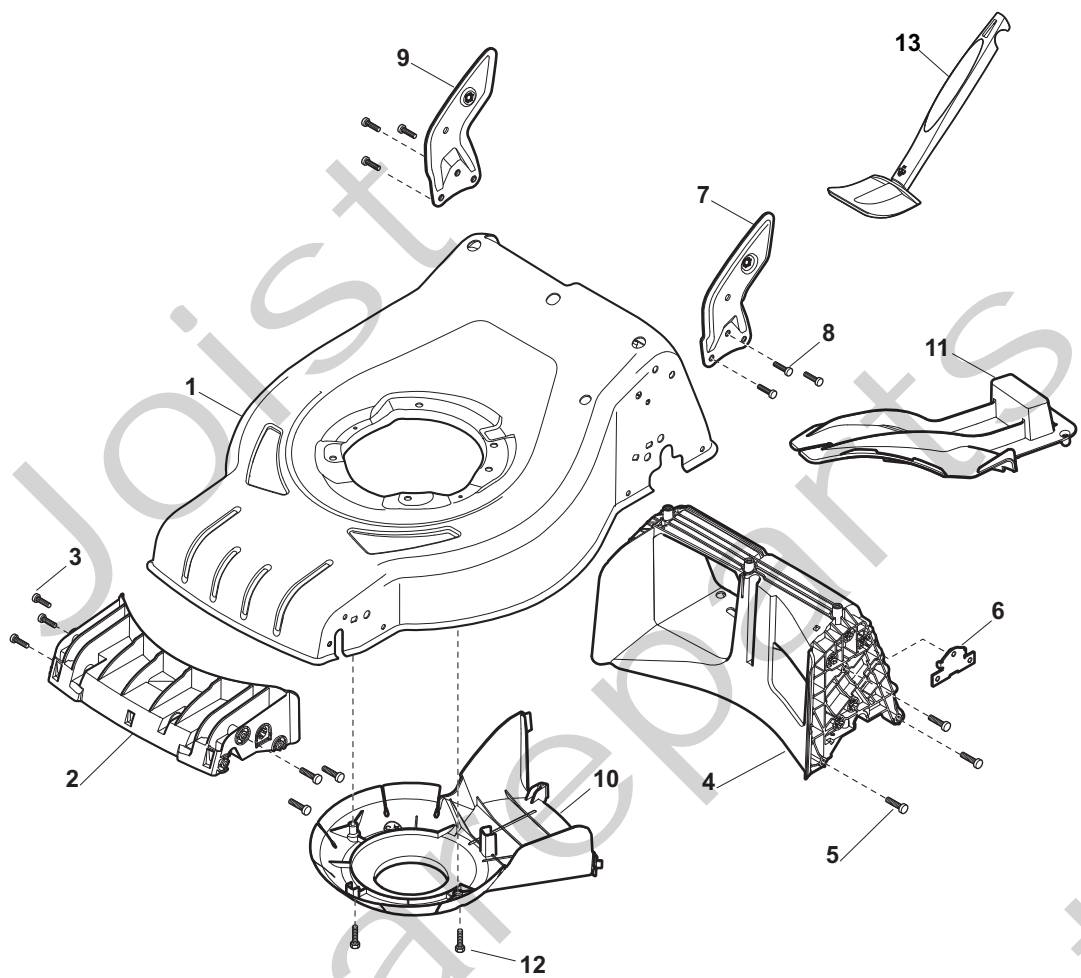

Position	Part No.	Q.Ty	Description
1	381004024/0	1	Deck Black
2	322108301/0	1	Convogl. Anteriore
3	112728699/0	6	Vite
4	322108302/0	1	Convogl. Posteriore
5	112728699/0	6	Vite
6	322545213/0	2	Piastrina
7	381005139/0	1	Staffa Sx
8	112727801/0	6	Vite
9	381005137/0	1	Staffa Dx
10	322060242/0	1	Carter Cinghia
11	322140239/0	1	Deflettore
12	12728530/0	2	Vite
13	113300215/0	1	Scraper