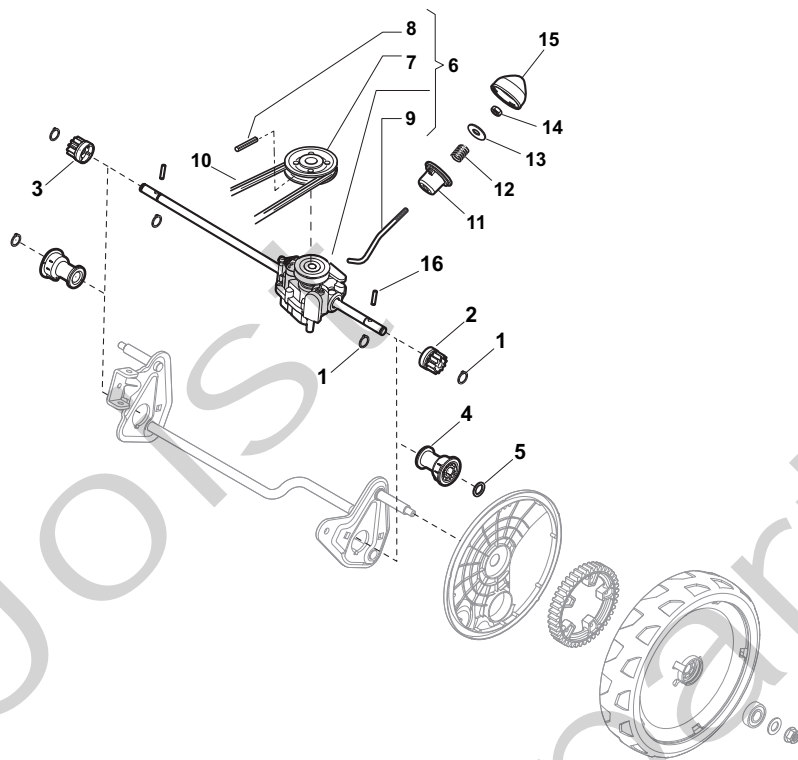

Position	Part No.	Q.Ty	Description
1	12608600/0	4	Seeger
2	22570120/1	1	Pinion L
3	22570110/1	1	Pinion R
4	322042066/0	2	Bush
5	112521371/0	2	Washer
6	81003092/0	1	Gear Box
7	22601904/0	1	Pulley
8	12645700/0	1	Pin
9	22033283/0	1	Adjustment Rod
10	35063800/0	1	Belt
11	22041957/1	1	Bush
12	22450063/0	1	Spring
13	22680009/0	1	Washer
14	12154510/0	1	Nut
15	22110230/0	1	Cap
16	22753000/0	2	Pin