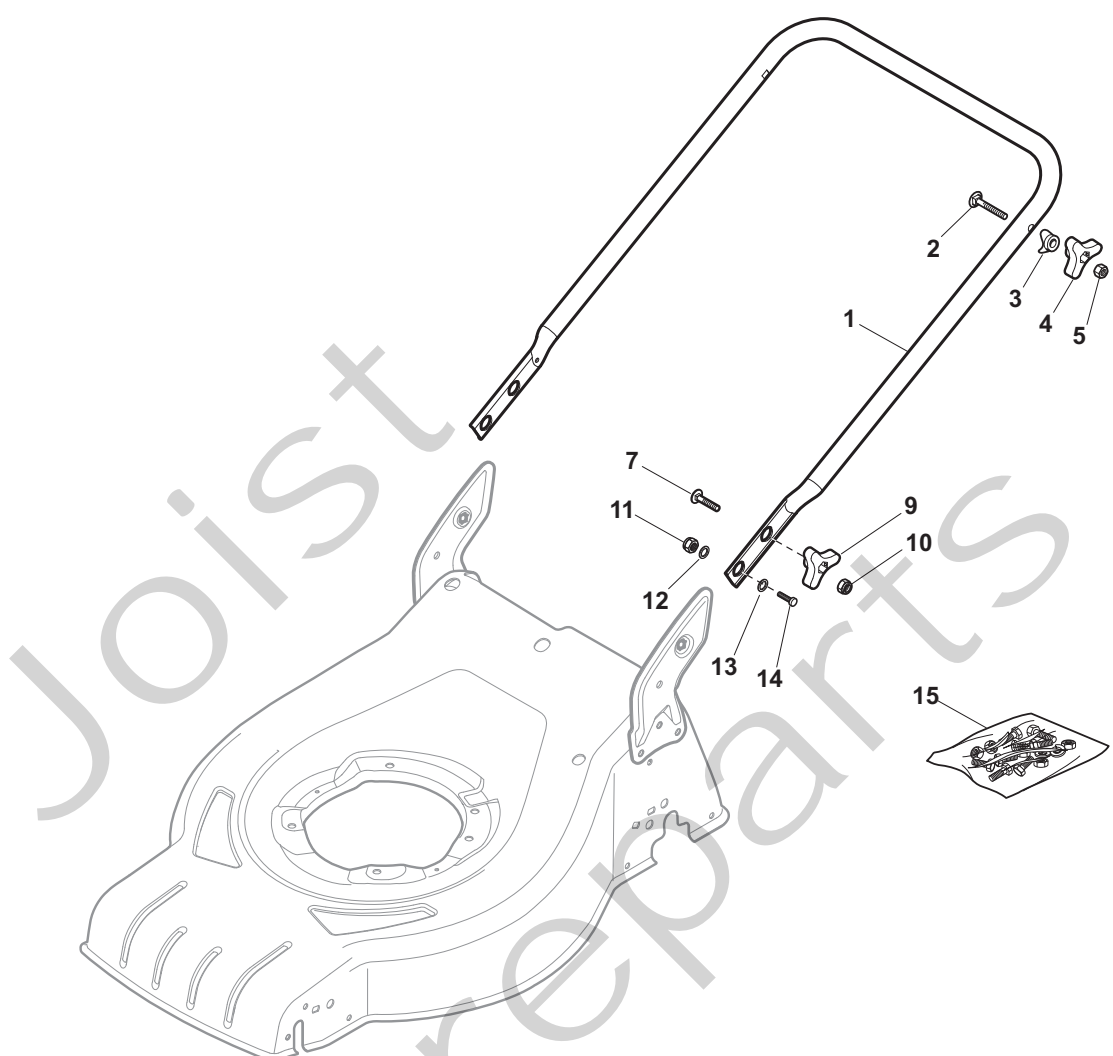

Position	Part No.	Q.Ty	Description
1	381006737/0	1	Handle, Lower Part
2	112819110/0	2	Screw
3	122671651/0	2	Washer
4	22399900/0	2	Knob
5	12293200/0	2	Nut
7	12818900/0	2	Screw
9	22399900/0	2	Knob
10	12293200/0	2	Nut
11	12155000/0	2	Nut
12	12521350/0	2	Washer
13	12369500/0	2	Elastic Washer
15	381008691/0	1	Outfit, Screws
14	12760605/0	2	Screw

Joist
Spareparts
Joist