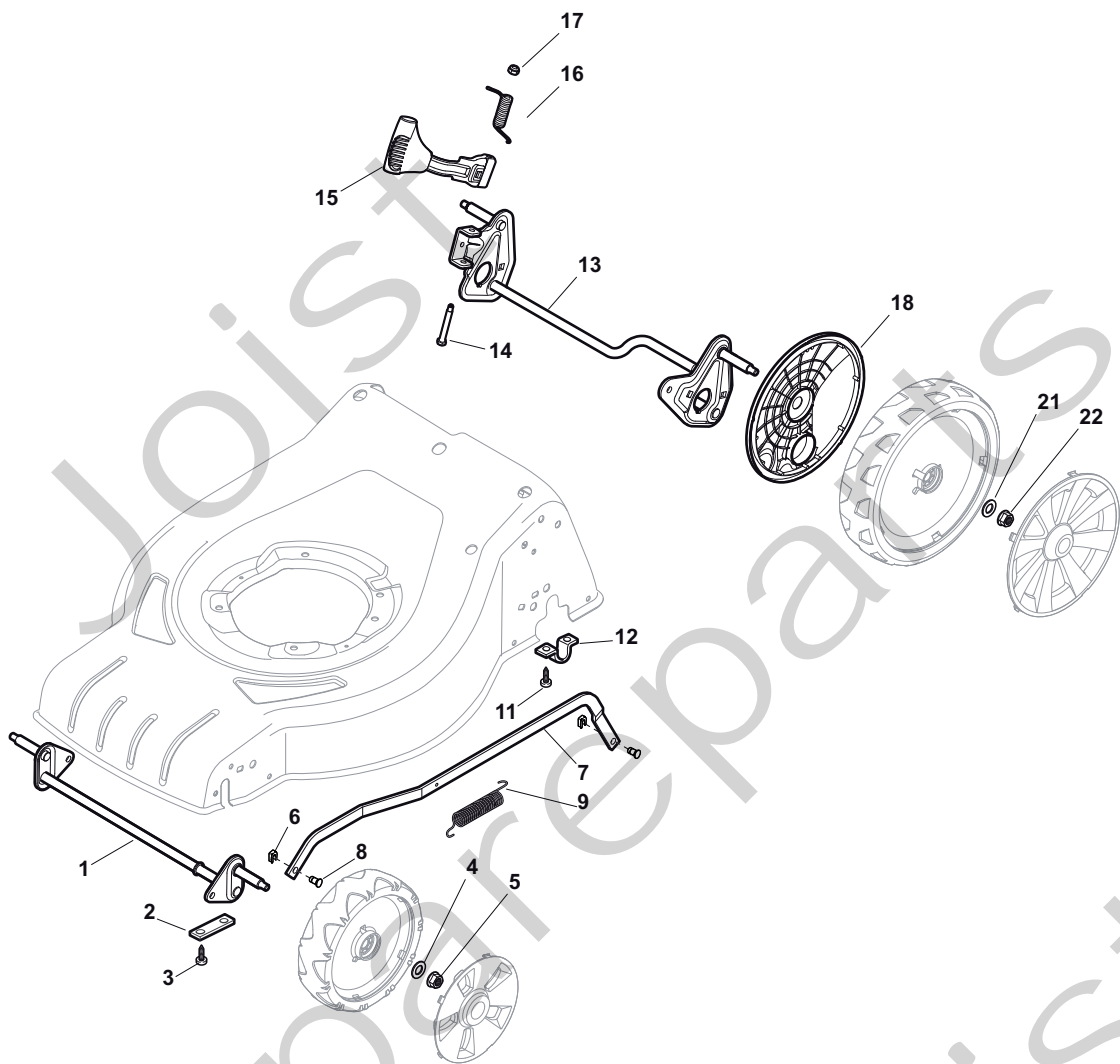

Genuine Spare Parts

www.stiga.com

MULTIMOWER 48 S Model Year 2012

- Use GLOBAL GARDEN PRODUCT Genuine Spare Parts specified in the parts list for repair and/or replacement.
- The contents described in the parts list may change due to improvement.
- The drawings of the spare parts are only indicative and might not represent the part in question exactly.
- The indications "right" - "left" - "front" - "rear" refer to the position of the operator when using the machine.
- When placing orders of parts for repair and/or replacement, make sure that the illustrated parts list is the one applying to the machine's year of manufacture, as shown on the identification plate attached to the machine.

Position	Part No.	Q.Ty	Description
1	381302821/0	1	Axle, Front Wheels
2	22545142/0	2	Plate
3	112728698/0	4	Screw
4	12521350/0	2	Washer
5	12155000/0	2	Nut
6	112436051/0	2	Plate
7	322869673/0	1	Rod, Height Adjustment
8	122519820/0	2	Pin
8	122519823/0	2	Pin
9	122446193/0	1	Spring
11	112728698/0	4	Screw
12	22545152/0	2	Plate
13	381302817/0	1	Axle, Rear Wheels
14	122534131/0	1	Pin
15	381003357/0	1	Lever, Height Adjustment
16	122446192/0	1	Spring
17	12154510/0	1	Nut
18	322600205/0	2	Wheel Protection
21	12521350/0	2	Washer
22	12155000/0	2	Nut

Position	Part No.	Q.Ty	Description
1	381007455/0	2	Wheel Ø 180
2	19216035/0	4	Bearing
3	322110638/0	2	Hub Cap Grey
5	381007467/0	2	Wheel Ø 240
6	19216035/0	4	Bearing
7	112728706/0	6	Screw
8	322120117/0	2	Ring Gear
9	322110639/0	2	Hub Cap Grey

Position	Part No.	Q.Ty	Description
1	112735108/1	3	Screw
2	122465607/3	1	Hub, Crankshaft Ø 22.2
3	81004346/3	1	Blade Standard
4	22160400/0	1	Elastic Washer
5	12523080/0	1	Washer
6	12735698/0	1	Screw
7	12139100/0	1	Feather, Crankshaft Ø 22.2