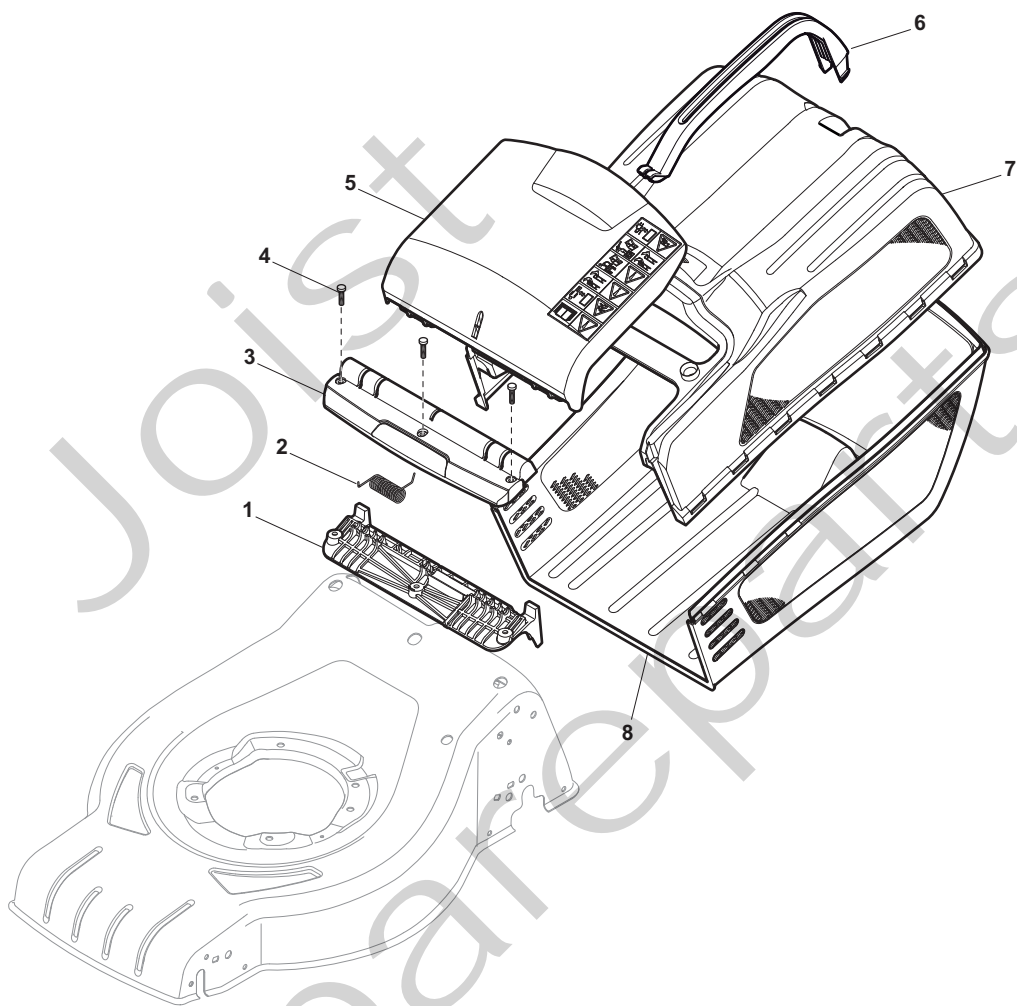

Position	Part No.	Q.Ty	Description
1	322785331/0	1	Support
2	122450464/0	1	Spring
3	322109557/0	1	Cover Grey
3	322109556/0	1	Cover Yellow
4	112728699/0	3	Screw
5	322600216/1	1	Stone-Guard Grey
5	322600214/1	1	Stone-Guard Yellow
6	322393645/0	1	Handle
7	322486263/0	1	Grassbox Upper Part
8	322486267/0	1	Grassbox Lower Part

Joist
Spareparts
Joist