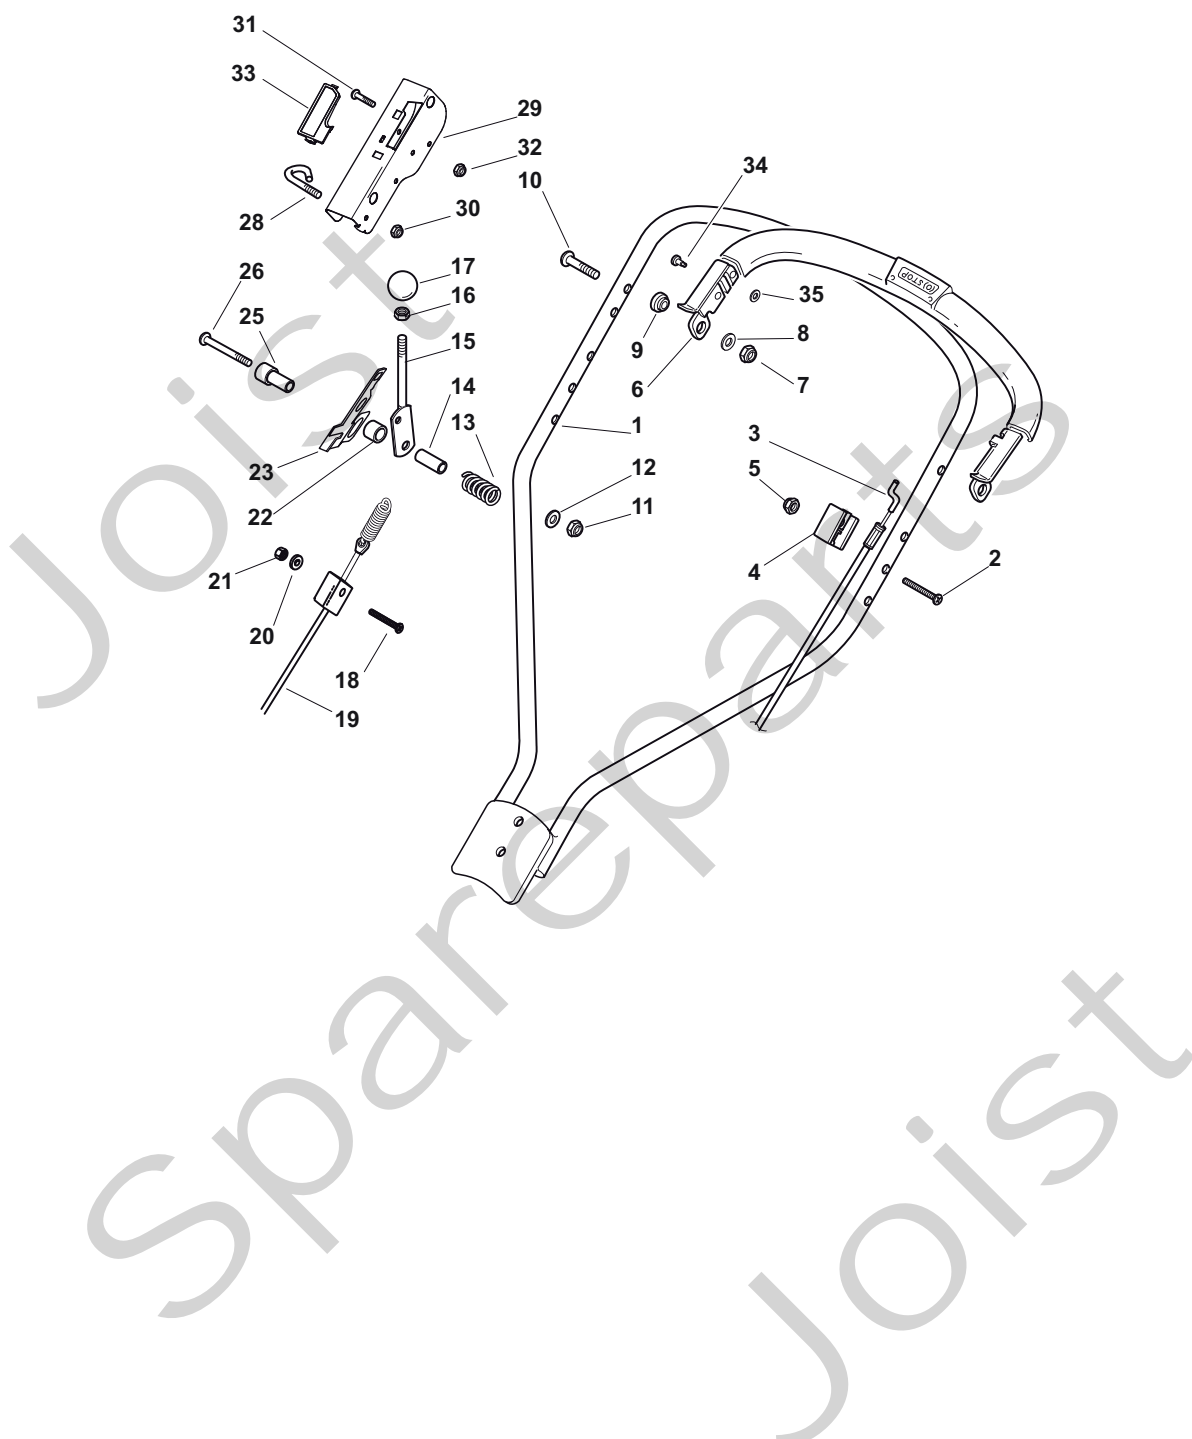

Position	Part No.	Q.Ty	Description
1	181006363/2	1	Handle, Upper Part Yellow
2	12727783/0	1	Screw
3	81000730/0	1	Cable, Thread Engine Brake
4	22551640/0	1	Plate
5	12154510/0	1	Nut
6	81003318/1	1	Lever, Engine Brake
7	12154510/0	2	Nut
8	12521330/0	2	Washer
9	22671660/1	2	Washer
10	12727784/0	2	Screw
11	12292100/0	1	Nut
12	12530060/0	1	Washer
13	22450446/0	1	Spring
14	22170840/0	1	Spacer
15	81003313/0	1	Lever, Driving
16	12293200/0	1	Nut
17	22399812/0	1	Knob
18	12727791/0	1	Screw
19	381000746/1	1	Cable, Rear Drive
20	12521330/0	1	Washer
21	12154510/0	1	Nut
22	22170843/0	1	Spacer
23	22551653/0	1	Plate
25	22170842/0	1	Spacer
26	12727786/0	1	Screw
28	22430314/0	1	Spring
29	81004405/0	1	Dash Board
30	12154510/0	1	Nut
31	12727792/0	1	Screw
32	12154510/0	1	Nut
33	22500050/0	1	Shoe
34	22524342/0	1	Pin
35	12604897/0	1	Snap Ring