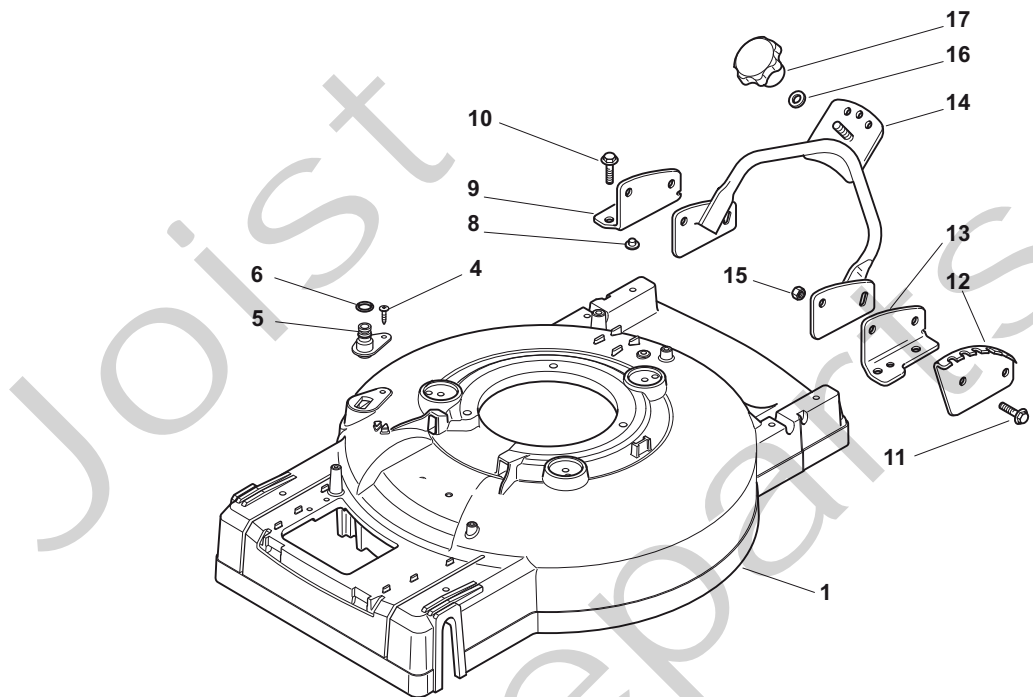

## MULTICLIP RENTAL 53 S B Model Year 2012

- Use GLOBAL GARDEN PRODUCT Genuine Spare Parts specified in the parts list for repair and/or replacement.
- The contents described in the parts list may change due to improvement.
- The drawings of the spare parts are only indicative and might not represent the part in question exactly.
- The indications "right" - "left" - "front" - "rear" refer to the position of the operator when using the machine.
- When placing orders of parts for repair and/or replacement, make sure that the illustrated parts list is the one applying to the machine's year of manufacture, as shown on the identification plate attached to the machine.

THIS INFORMATION IS NOT INTENDED FOR SALE OR RESALE, AND THIS NOTICE MUST REMAIN ON ALL COPIES.

Position	Part No.	Q.Ty	Description
1	381003631/0	1	Deck Grey
4	12728519/0	1	Screw
5	22034000/0	1	Washing Connection
6	19035000/0	1	Or Ring
8	22820054/0	2	Cap
9	22778417/0	1	Bracket, R
10	12735595/0	4	Screw
11	12800815/0	4	Screw
12	22735569/0	1	Sector, Height Adjustment
13	22778415/0	1	Bracket, L
14	181006361/1	1	Handle, Lower Part Yellow
15	12293200/0	4	Nut
16	12523080/0	1	Washer
17	22399813/0	1	Knob

Position	Part No.	Q.Ty	Description
1	12291000/0	1	Nut
2	12581500/0	1	Grower
3	22171006/0	1	Spacer
4	12521360/0	1	Washer
5	12508100/0	1	Spring Washer
6	81007279/1	1	Lever, Throttle
7	81007080/0	1	Throttle Cable
8	12815030/0	1	Screw
9	114356905/0	1	Label

Position	Part No.	Q.Ty	Description
1	112735662/1	2	Screw
2	12521460/0	2	Washer
4	22753002/0	2	Pin
5	22671661/0	2	Washer
6	22038406/0	2	Spacer
10	381002833/1	1	Axle, Front Wheels
12	181003100/0	1	Gear Box
13	22601919/0	1	Pulley
16	35064010/0	1	Belt
17	12714312/0	1	Dowel
18	22601917/0	1	Pulley, Crankshaft Ø 22
19	12791011/0	2	Screw
20	322551659/1	1	Plate
21	12154510/0	2	Nut
22	22450437/0	1	Spring