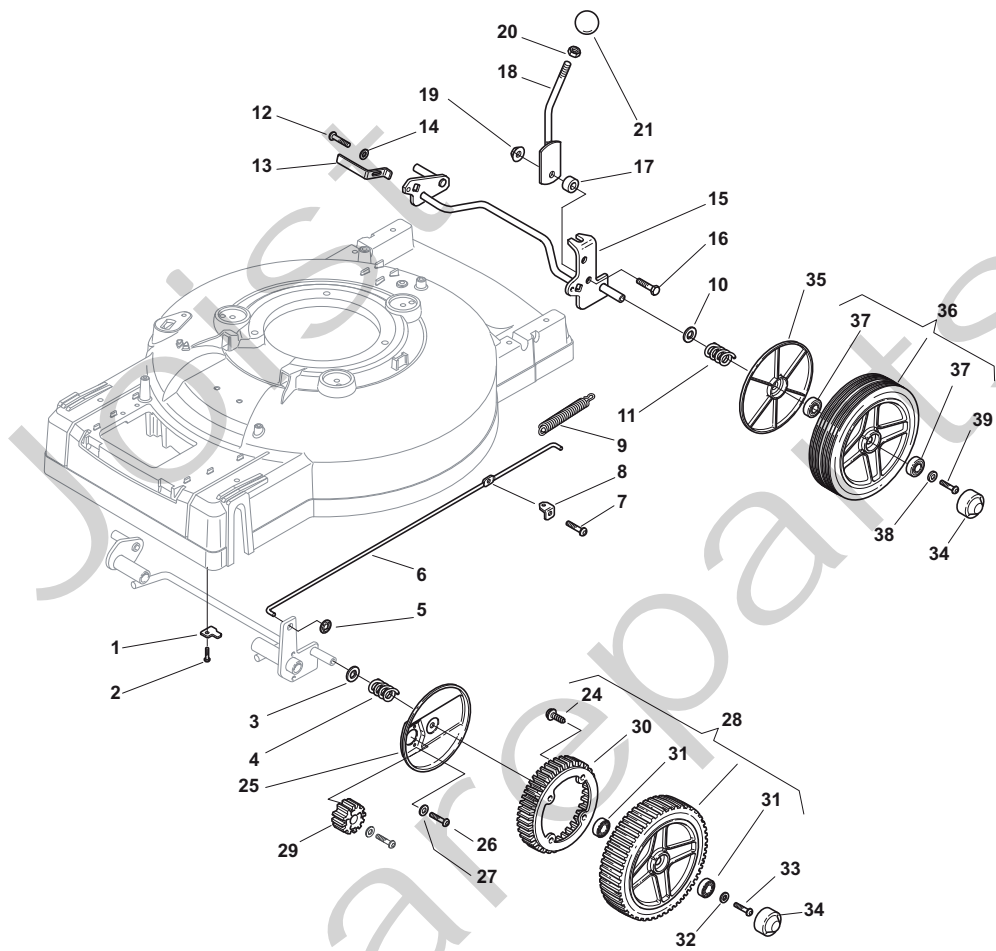

Position	Part No.	Q.Ty	Description
1	322545157/1	2	Plate
2	112735662/1	4	Screw
3	22671659/0	2	Washer
4	22430215/0	2	Spring
5	12604899/0	2	Crown Fastner
6	22033328/0	1	Rod, Height Adjustment Control
7	12735651/0	1	Screw
8	22545139/0	1	Plate
9	22446183/0	1	Spring
10	22671659/0	2	Washer
11	22430215/0	2	Spring
12	12735661/0	2	Screw
13	22551529/0	2	Plate
14	12521330/0	2	Washer
15	81002835/0	1	Axle, Rear Wheels
16	12793701/0	1	Screw
17	22170830/0	1	Spacer
18	81003317/0	1	Lever, Height Adjustment
19	12293201/0	1	Nut
20	12293200/0	1	Nut
21	22399812/0	1	Knob
24	12728210/0	4	Screw
25	22600129/0	2	Protection, Wheel
26	12735661/0	4	Screw
27	12521330/0	4	Washer
28	81007367/0	2	Wheel Ø 205
29	22570128/0	2	Pinion
30	22120108/0	2	Ring Gear
31	19216038/0	4	Bearing
32	12521460/0	2	Washer
33	112735662/1	2	Screw
34	22110380/0	4	Hub Cap
35	22600130/0	2	Protection, Wheel
36	81007365/0	2	Wheel Ø 205
37	19216038/0	4	Bearing
38	12521460/0	2	Washer
39	112735662/1	2	Screw