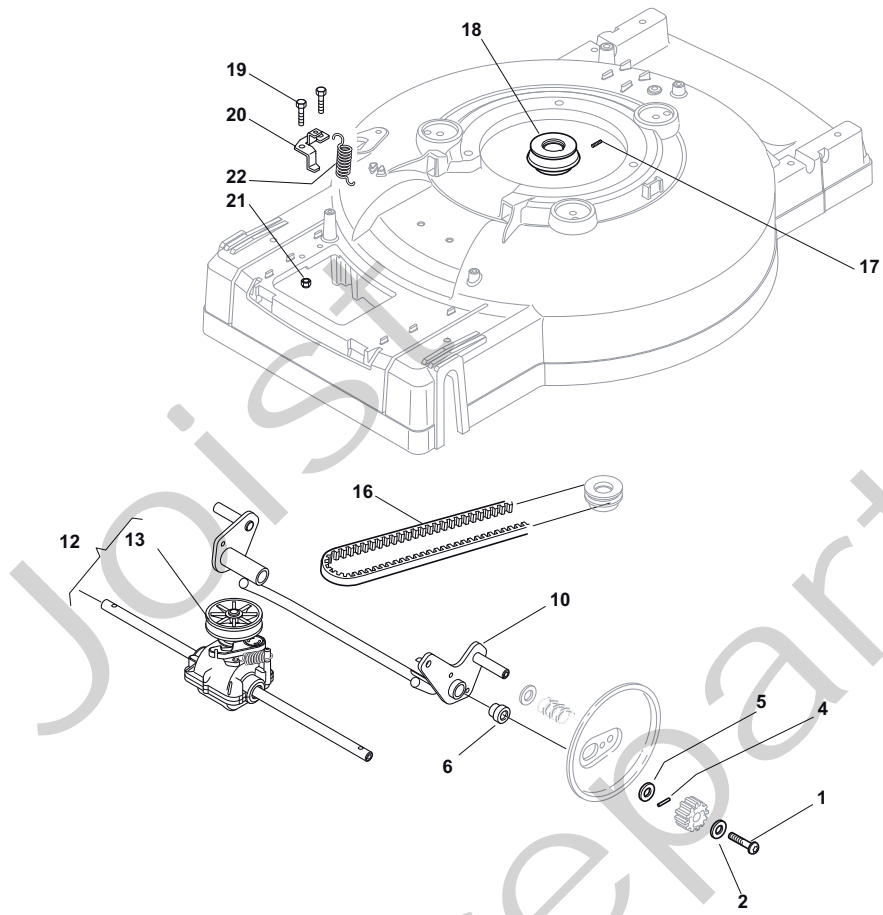

Position	Part No.	Q.Ty	Description
1	12291000/0	1	Nut
2	12581500/0	1	Grower
3	22171006/0	1	Spacer
4	12521360/0	1	Washer
5	12508100/0	1	Spring Washer
6	81007279/1	1	Lever, Throttle
7	81007080/0	1	Throttle Cable
8	12815030/0	1	Screw
9	114356905/0	1	Label

Joist  
Spareparts  
Joist

Position	Part No.	Q.Ty	Description
1	322545157/1	2	Plate
2	112735662/1	4	Screw
3	22671659/0	2	Washer
4	22430215/0	2	Spring
5	12604899/0	2	Crown Fastner
6	22033328/0	1	Rod, Height Adjustment Control
7	12735651/0	1	Screw
8	22545139/0	1	Plate
9	22446183/0	1	Spring
10	22671659/0	2	Washer
11	22430215/0	2	Spring
12	12735661/0	2	Screw
13	22551529/0	2	Plate
14	12521330/0	2	Washer
15	81002835/0	1	Axle, Rear Wheels
16	12793701/0	1	Screw
17	22170830/0	1	Spacer
18	81003317/0	1	Lever, Height Adjustment
19	12293201/0	1	Nut
20	12293200/0	1	Nut
21	22399812/0	1	Knob
24	12728210/0	4	Screw
25	22600129/0	2	Protection, Wheel
26	12735661/0	4	Screw
27	12521330/0	4	Washer
28	81007367/0	2	Wheel Ø 205
29	22570128/0	2	Pinion
30	22120108/0	2	Ring Gear
31	19216038/0	4	Bearing
32	12521460/0	2	Washer
33	112735662/1	2	Screw
34	22110380/0	4	Hub Cap
35	22600130/0	2	Protection, Wheel
36	81007365/0	2	Wheel Ø 205
37	19216038/0	4	Bearing
38	12521460/0	2	Washer
39	112735662/1	2	Screw

Position	Part No.	Q.Ty	Description
1	112735662/1	2	Screw
2	12521460/0	2	Washer
4	22753002/0	2	Pin
5	22671661/0	2	Washer
6	22038406/0	2	Spacer
10	381002833/1	1	Axle, Front Wheels
12	181003100/0	1	Gear Box
13	22601919/0	1	Pulley
16	35064010/0	1	Belt
17	12714312/0	1	Dowel
18	22601917/0	1	Pulley, Crankshaft Ø 22
19	12791011/0	2	Screw
20	322551659/1	1	Plate
21	12154510/0	2	Nut
22	22450437/0	1	Spring