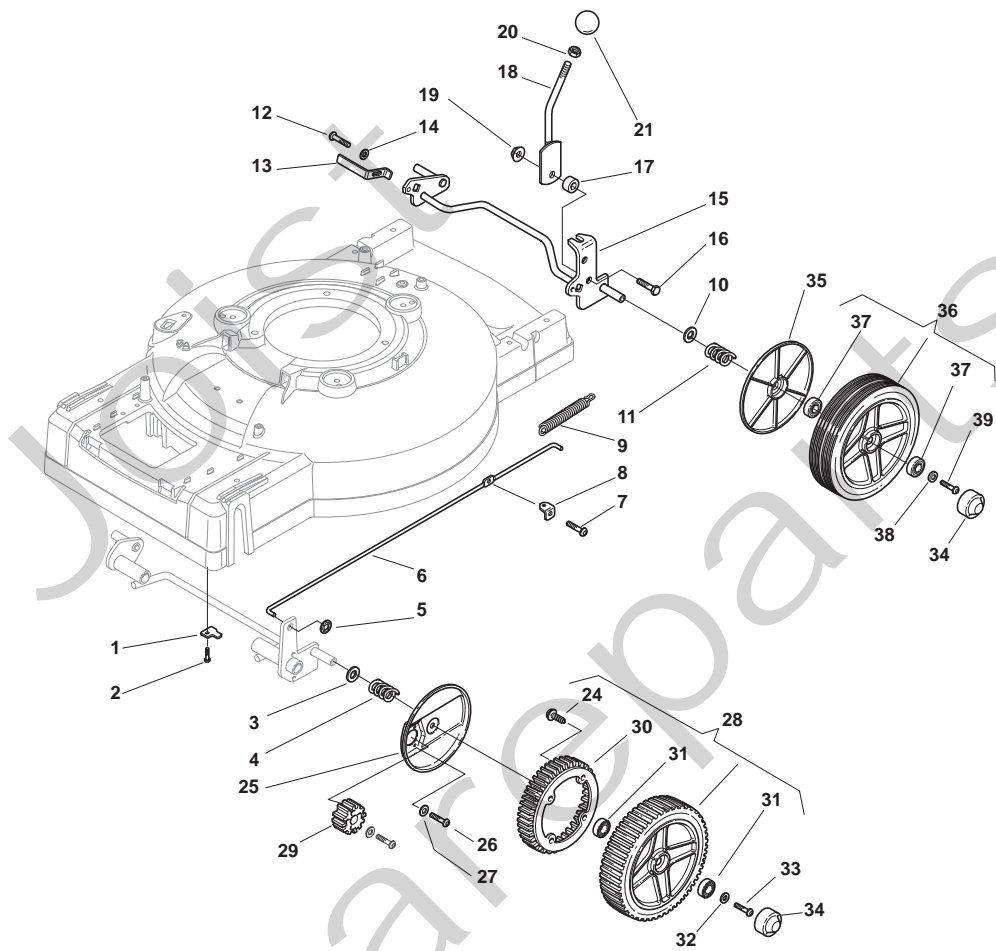

Position	Part No.	Q.Ty	Description
1	322545157/1	2	Plate
2	112735662/1	4	Screw
3	22671659/0	2	Washer
4	22430215/0	2	Spring
5	12604899/0	2	Crown Fastner
6	22033328/0	1	Rod, Height Adjustment Control
7	12735651/0	1	Screw
8	22545139/0	1	Plate
9	22446183/0	1	Spring
10	22671659/0	2	Washer
11	22430215/0	2	Spring
12	12735661/0	2	Screw
13	22551529/0	2	Plate
14	12521330/0	2	Washer
15	81002835/0	1	Axle, Rear Wheels
16	12793701/0	1	Screw
17	22170830/0	1	Spacer
18	81003317/0	1	Lever, Height Adjustment
19	12293201/0	1	Nut
20	12293200/0	1	Nut
21	22399812/0	1	Knob
24	12728210/0	4	Screw
25	22600129/0	2	Protection, Wheel
26	12735661/0	4	Screw
27	12521330/0	4	Washer
28	81007367/0	2	Wheel Ø 205
29	22570128/0	2	Pinion
30	22120108/0	2	Ring Gear
31	19216038/0	4	Bearing
32	12521460/0	2	Washer
33	112735662/1	2	Screw
34	22110380/0	4	Hub Cap
35	22600130/0	2	Protection, Wheel
36	81007365/0	2	Wheel Ø 205
37	19216038/0	4	Bearing
38	12521460/0	2	Washer
39	112735662/1	2	Screw