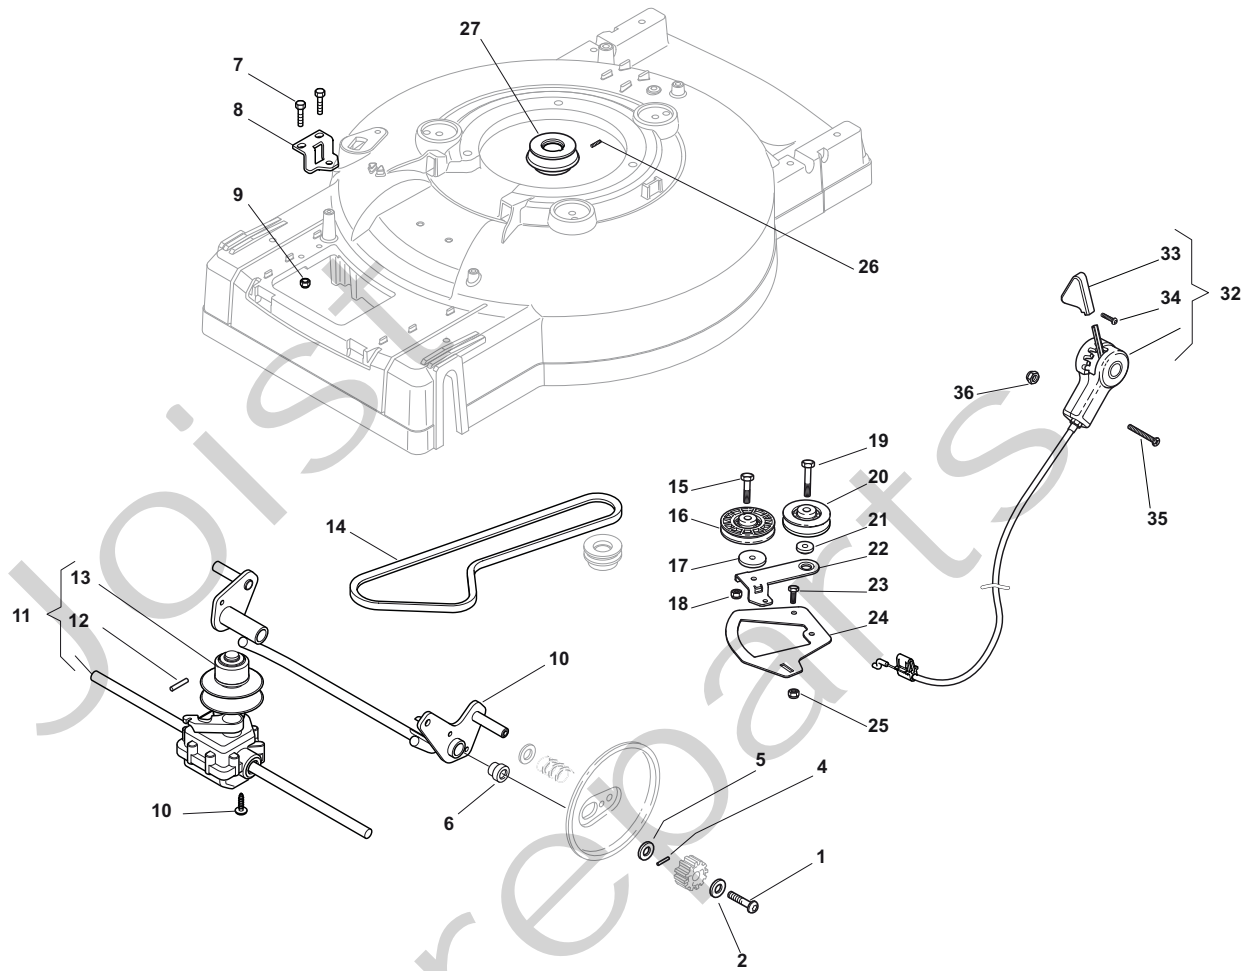

Position	Part No.	Q.Ty	Description
1	112735662/1	2	Screw
2	12521460/0	2	Washer
4	22753002/0	2	Pin
5	22671661/0	2	Washer
6	22038406/0	2	Spacer
7	12728704/0	2	Screw
8	322551661/0	1	Plate
9	12154510/0	2	Nut
10	381002833/1	1	Axle, Front Wheels
11	181003101/1	1	Gear Box
12	12645700/0	1	Pin
13	122601925/0	1	Pulley
14	35064383/0	1	Belt Zpx 812
15	12674701/0	1	Screw
16	22601914/0	1	Pulley
17	22680009/0	1	Washer
18	12154510/0	1	Nut
19	12689500/0	1	Screw
20	22601915/0	1	Pulley
21	22671656/0	1	Spacer
22	22320007/0	1	Lever
23	12791011/0	1	Screw
24	22806629/0	1	Support
25	12154510/0	2	Nut
26	12714312/0	1	Dowel
27	122601920/0	1	Pulley, Crankshaft Ø 25
32	81007112/0	1	Cable, Speed Drive Control
33	22399809/0	1	Knob
34	12728300/0	1	Screw
35	12727787/0	2	Screw
36	12154510/0	2	Nut