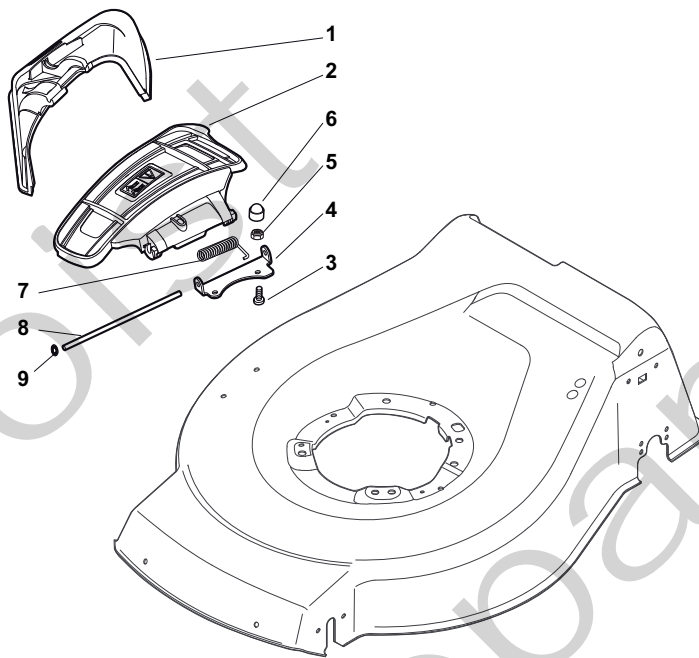

THIS INFORMATION IS NOT INTENDED FOR SALE OR RESALE, AND THIS NOTICE MUST REMAIN ON ALL COPIES.

STIGA®

Position	Part No.	Q.Ty	Description
1	381004542/0	1	Deck Red
2	122534131/0	1	Pin
3	381003398/0	1	Lever, Height Adjustment
4	12154510/0	1	Nut
5	12788512/0	1	Screw
6	322394503/0	1	Knob
7	12521310/0	1	Washer
8	12150000/0	1	Nut
10	122943013/0	1	Screw
11	381002032/0	1	Rod, Height Adjustment
12	112436051/0	1	Plate
13	112727803/0	3	Screw
14	12154510/0	3	Nut
15	112727801/0	1	Screw
16	381002887/1	1	Axle, Front Wheels
17	12154510/0	1	Nut
18	12728450/0	1	Screw
19	322034002/0	1	Washing Connection
21	322600145/0	2	Protection, Wheel
24	12521350/0	4	Washer
25	12155000/0	4	Nut
27	322600208/0	2	Protection, Wheel
31	381302835/0	1	Axle, Rear Wheels
32	122450460/0	1	Spring
33	112728697/0	4	Screw
34	22545152/0	2	Plate
35	112728697/0	4	Screw
36	322785304/1	2	Support
37	122570134/0	1	Pinion L
38	322120115/0	2	Ring Gear
39	112728706/0	6	Screw
40	122570133/0	1	Pinion R
41	122446192/0	1	Spring

Position	Part No.	Q.Ty	Description
1	322108295/0	1	Stone-Guard
2	322600195/0	1	Ejection Guard
3	112727803/0	2	Screw
4	322806639/0	1	Fulcrum Pin
5	12154510/0	2	Nut
6	18203853/0	2	Protection
7	122450456/0	1	Spring
8	122517869/0	1	Pin
9	12604896/0	2	Crown Fastener

Position	Part No.	Q.Ty	Description
1	112735108/1	3	Screw
2	122465607/3	1	Hub, Crankshaft Ø 22.2
3	81004381/1	1	Blade Standard
4	22160400/0	1	Elastic Washer
5	12523080/0	1	Washer
6	12735698/0	1	Screw
7	12139100/0	1	Feather, Crankshaft Ø 22.2