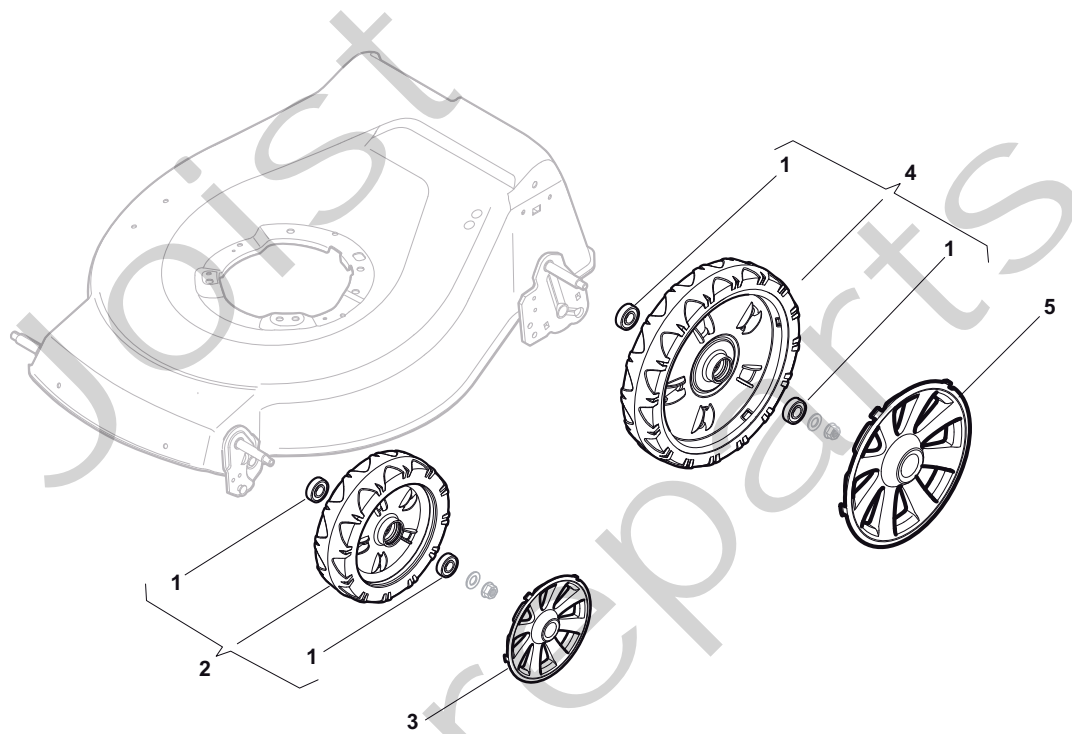

Position	Part No.	Q.Ty	Description
1	19216035/0	8	Bearing
2	381007416/1	2	Wheel Ø 200
3	322110645/0	2	Hub Cap
4	381007417/1	2	Wheel Ø 280
5	322110646/0	2	Hub Cap

Joist
Spareparts
Joist