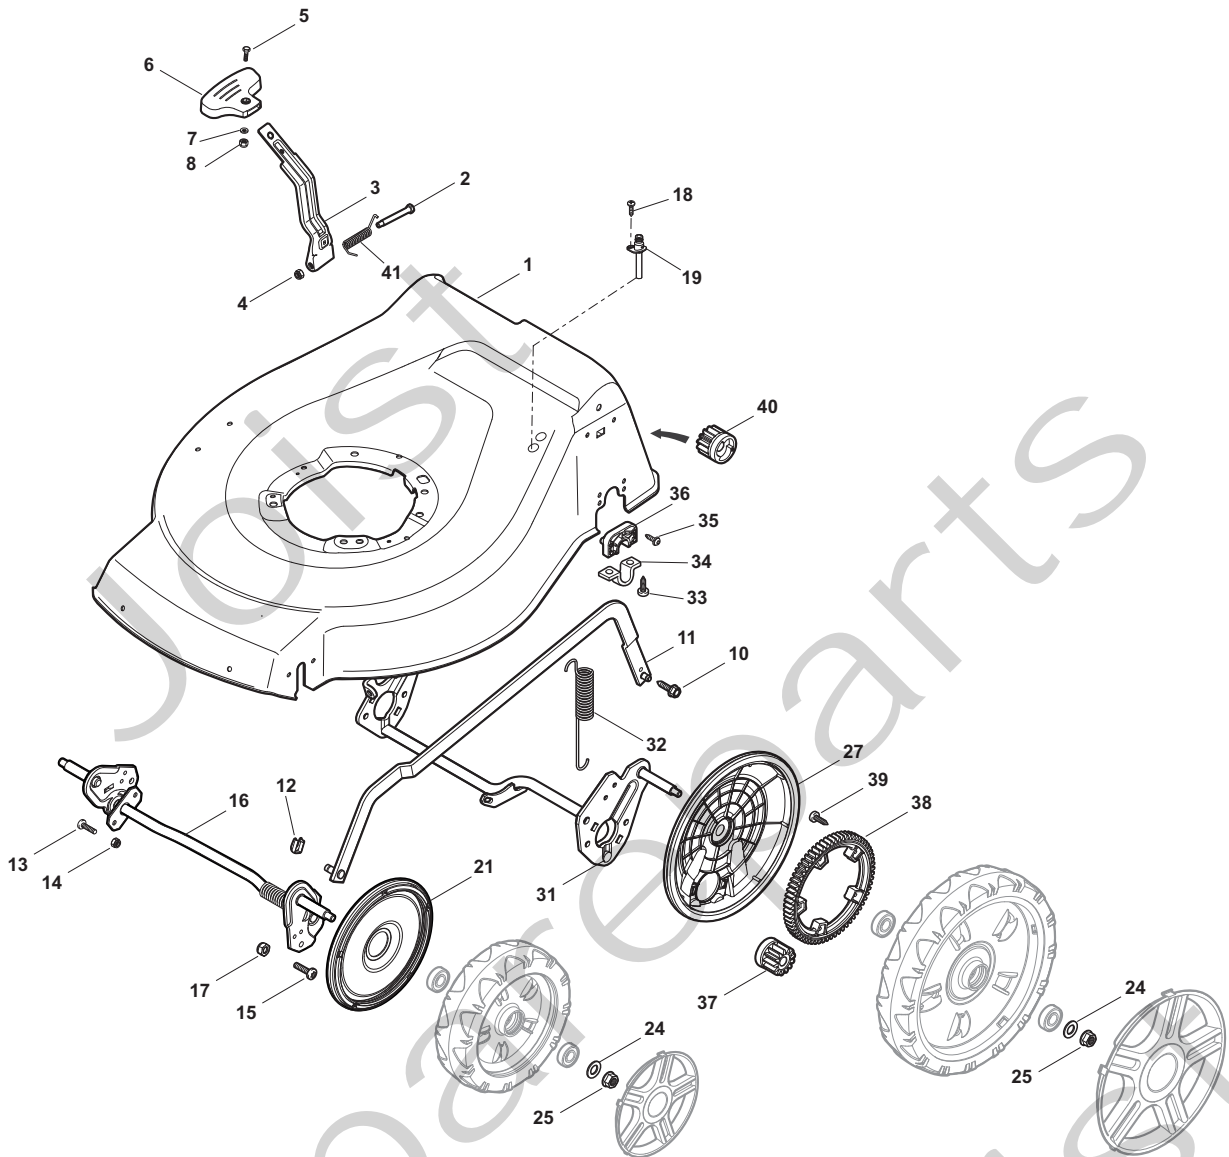

Genuine Spare Parts

www.stiga.com

COMBI 53 SQ Model Year 2012

- Use GLOBAL GARDEN PRODUCT Genuine Spare Parts specified in the parts list for repair and/or replacement.
- The contents described in the parts list may change due to improvement.
- The drawings of the spare parts are only indicative and might not represent the part in question exactly.
- The indications "right" - "left" - "front" - "rear" refer to the position of the operator when using the machine.
- When placing orders of parts for repair and/or replacement, make sure that the illustrated parts list is the one applying to the machine's year of manufacture, as shown on the identification plate attached to the machine.

THIS INFORMATION IS NOT INTENDED FOR SALE OR RESALE, AND THIS NOTICE MUST REMAIN ON ALL COPIES.

STIGA®

Position	Part No.	Q.Ty	Description
1	381004542/0	1	Deck Red
2	122534131/0	1	Pin
3	381003398/0	1	Lever, Height Adjustment
4	12154510/0	1	Nut
5	12788512/0	1	Screw
6	322394503/0	1	Knob
7	12521310/0	1	Washer
8	12150000/0	1	Nut
10	122943013/0	1	Screw
11	381002032/0	1	Rod, Height Adjustment
12	112436051/0	1	Plate
13	112727803/0	3	Screw
14	12154510/0	3	Nut
15	112727801/0	1	Screw
16	381002887/1	1	Axle, Front Wheels
17	12154510/0	1	Nut
18	12728450/0	1	Screw
19	322034002/0	1	Washing Connection
21	322600145/0	2	Protection, Wheel
24	12521350/0	4	Washer
25	12155000/0	4	Nut
27	322600208/0	2	Protection, Wheel
31	381302835/0	1	Axle, Rear Wheels
32	122450460/0	1	Spring
33	112728697/0	4	Screw
34	22545152/0	2	Plate
35	112728697/0	4	Screw
36	322785304/1	2	Support
37	122570134/0	1	Pinion L
38	322120115/0	2	Ring Gear
39	112728706/0	6	Screw
40	122570133/0	1	Pinion R
41	122446192/0	1	Spring

Position	Part No.	Q.Ty	Description
1	322108295/0	1	Stone-Guard
2	322600195/0	1	Ejection Guard
3	112727803/0	2	Screw
4	322806639/0	1	Fulcrum Pin
5	12154510/0	2	Nut
6	18203853/0	2	Protection
7	122450456/0	1	Spring
8	122517869/0	1	Pin
9	12604896/0	2	Crown Fastener