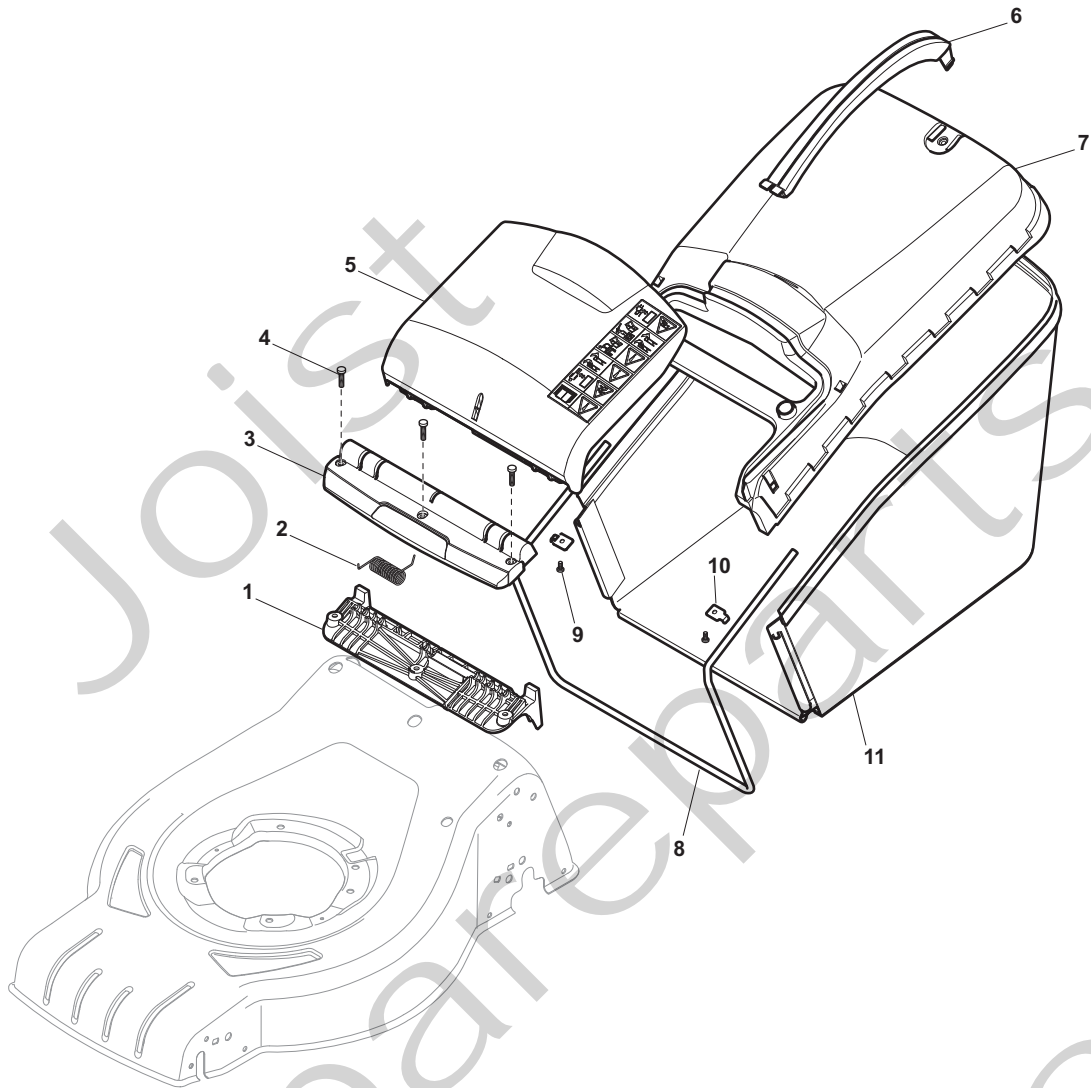

Position	Part No.	Q.Ty	Description
1	322785331/0	1	Support
2	122450464/0	1	Spring
3	322109556/0	1	Cover, Yellow
4	112728699/0	3	Screw
5	322600214/1	1	Stone-Guard Yellow
6	322393646/0	1	Handle
7	322486264/0	1	Grassbox Upper Part Yellow
8	122608561/0	1	Stiffening Lower
9	12728692/0	2	Screw
10	322545159/0	2	Plate
11	181002318/0	1	Box, Fabric

Joist
Spareparts
Joist