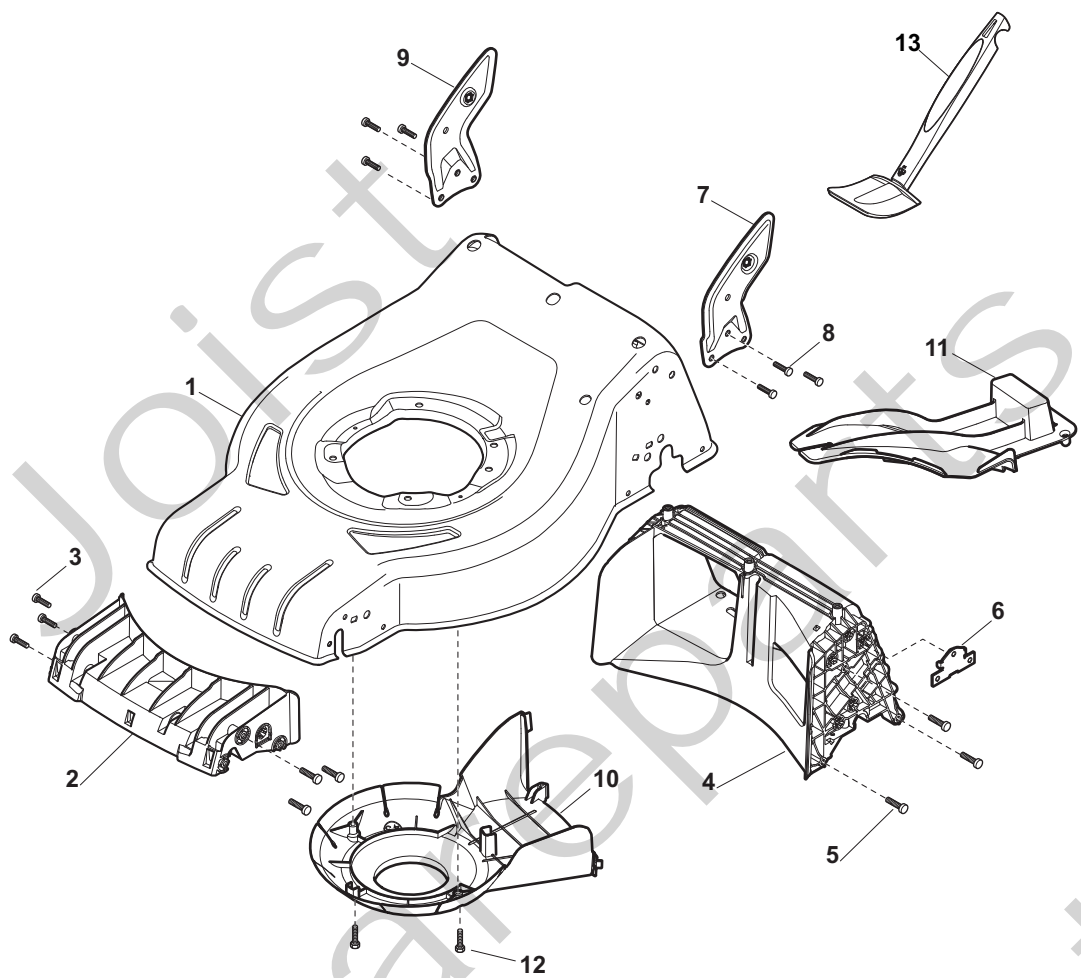

Position	Part No.	Q.Ty	Description
1	381004024/0	1	Deck Black
2	322108301/0	1	Convogl. Anteriore
3	112728699/0	6	Vite
4	322108302/0	1	Convogl. Posteriore
5	112728699/0	6	Vite
6	322545213/0	2	Piastrina
7	381005139/0	1	Staffa Sx
8	112727801/0	6	Vite
9	381005137/0	1	Staffa Dx
10	322060242/0	1	Carter Cinghia
11	322140239/0	1	Deflettore
12	12728530/0	2	Vite
13	113300215/0	1	Scraper

Joist
Spareparts
Joist