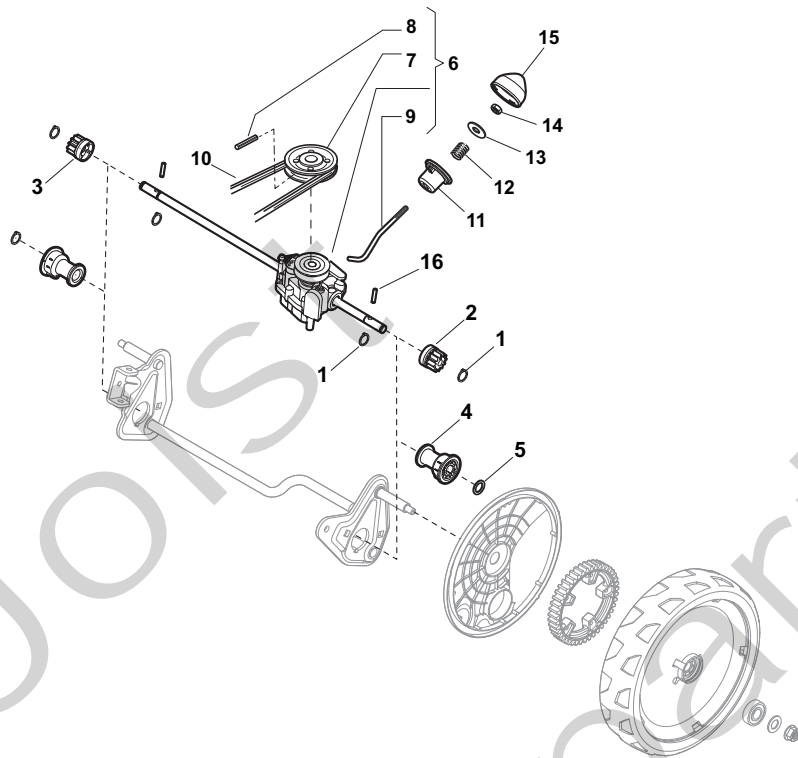

Position	Part No.	Q.Ty	Description
1	381007455/0	2	Wheel Ø 180
2	19216035/0	4	Bearing
3	322110638/0	2	Hub Cap Grey
5	381007467/0	2	Wheel Ø 240
6	19216035/0	4	Bearing
7	112728706/0	6	Screw
8	322120117/0	2	Ring Gear
9	322110639/0	2	Hub Cap Grey

Joist
Spareparts
Joist

Position	Part No.	Q.Ty	Description
1	381006737/0	1	Handle, Lower Part
2	112819110/0	2	Screw
3	122671651/0	2	Washer
4	22399900/0	2	Knob
5	12293200/0	2	Nut
7	12818900/0	2	Screw
9	22399900/0	2	Knob
10	12293200/0	2	Nut
11	12155000/0	2	Nut
12	12521350/0	2	Washer
13	12369500/0	2	Elastic Washer
15	381008691/0	1	Outfit, Screws
14	12760605/0	2	Screw

Position	Part No.	Q.Ty	Description
1	12608600/0	4	Seeger
2	22570120/1	1	Pinion L
3	22570110/1	1	Pinion R
4	322042066/0	2	Bush
5	112521371/0	2	Washer
6	81003092/0	1	Gear Box
7	22601904/0	1	Pulley
8	12645700/0	1	Pin
9	22033283/0	1	Adjustment Rod
10	35063800/0	1	Belt
11	22041957/1	1	Bush
12	22450063/0	1	Spring
13	22680009/0	1	Washer
14	12154510/0	1	Nut
15	22110230/0	1	Cap
16	22753000/0	2	Pin

Position	Part No.	Q.Ty	Description
1	112735108/1	3	Screw
2	122465607/3	1	Hub, Crankshaft Ø 22.2
3	81004346/3	1	Blade Standard
4	22160400/0	1	Elastic Washer
5	12523080/0	1	Washer
6	12735698/0	1	Screw
7	12139100/0	1	Feather, Crankshaft Ø 22.2