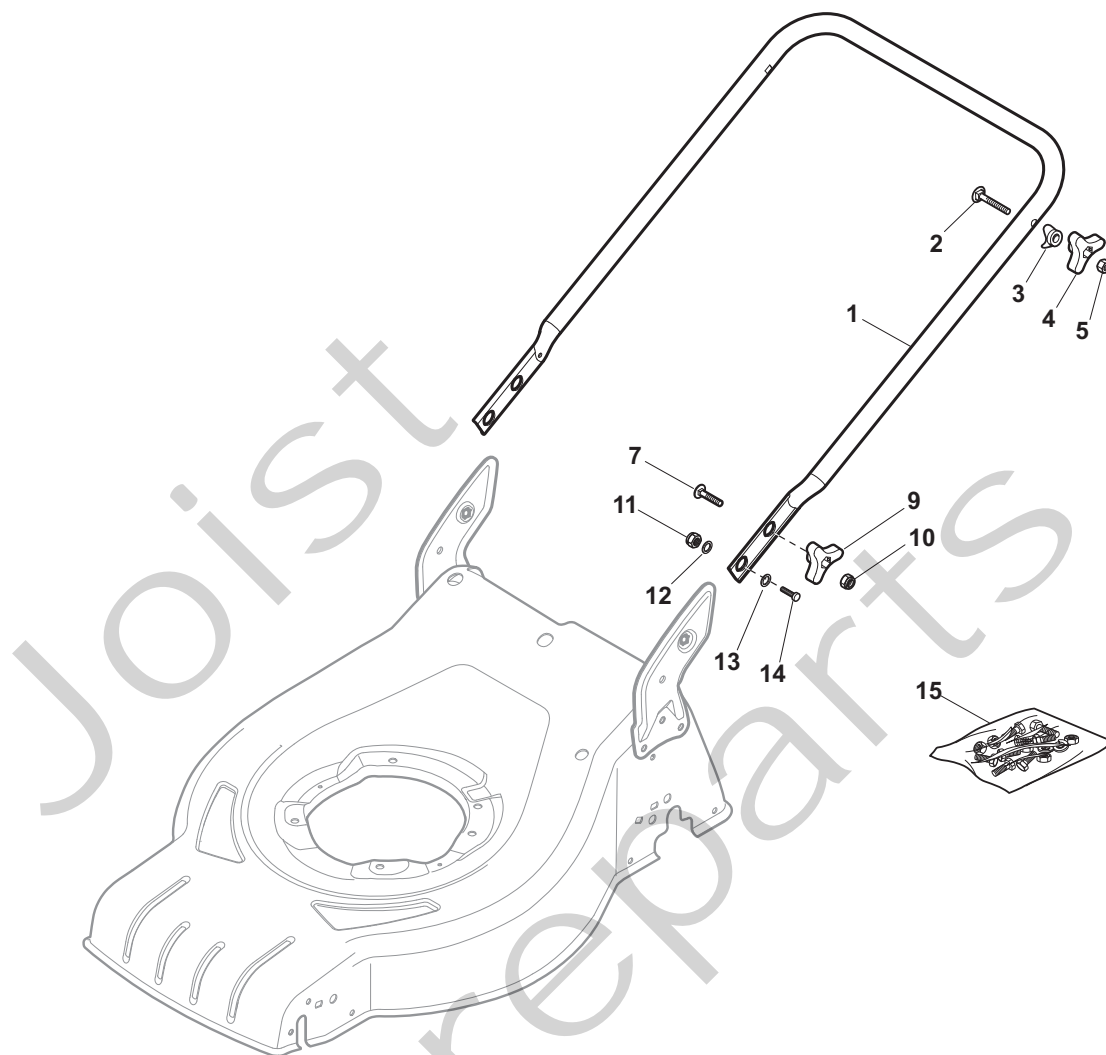

Position	Part No.	Q.Ty	Description
1	381006737/0	1	Handle, Lower Part
2	112819110/0	2	Screw
3	122671651/0	2	Washer
4	22399900/0	2	Knob
5	12293200/0	2	Nut
7	12818900/0	2	Screw
9	22399900/0	2	Knob
10	12293200/0	2	Nut
11	12155000/0	2	Nut
12	12521350/0	2	Washer
13	12369500/0	2	Elastic Washer
15	381008691/0	1	Outfit, Screws
14	12760605/0	2	Screw

Joist
Spareparts
Joist