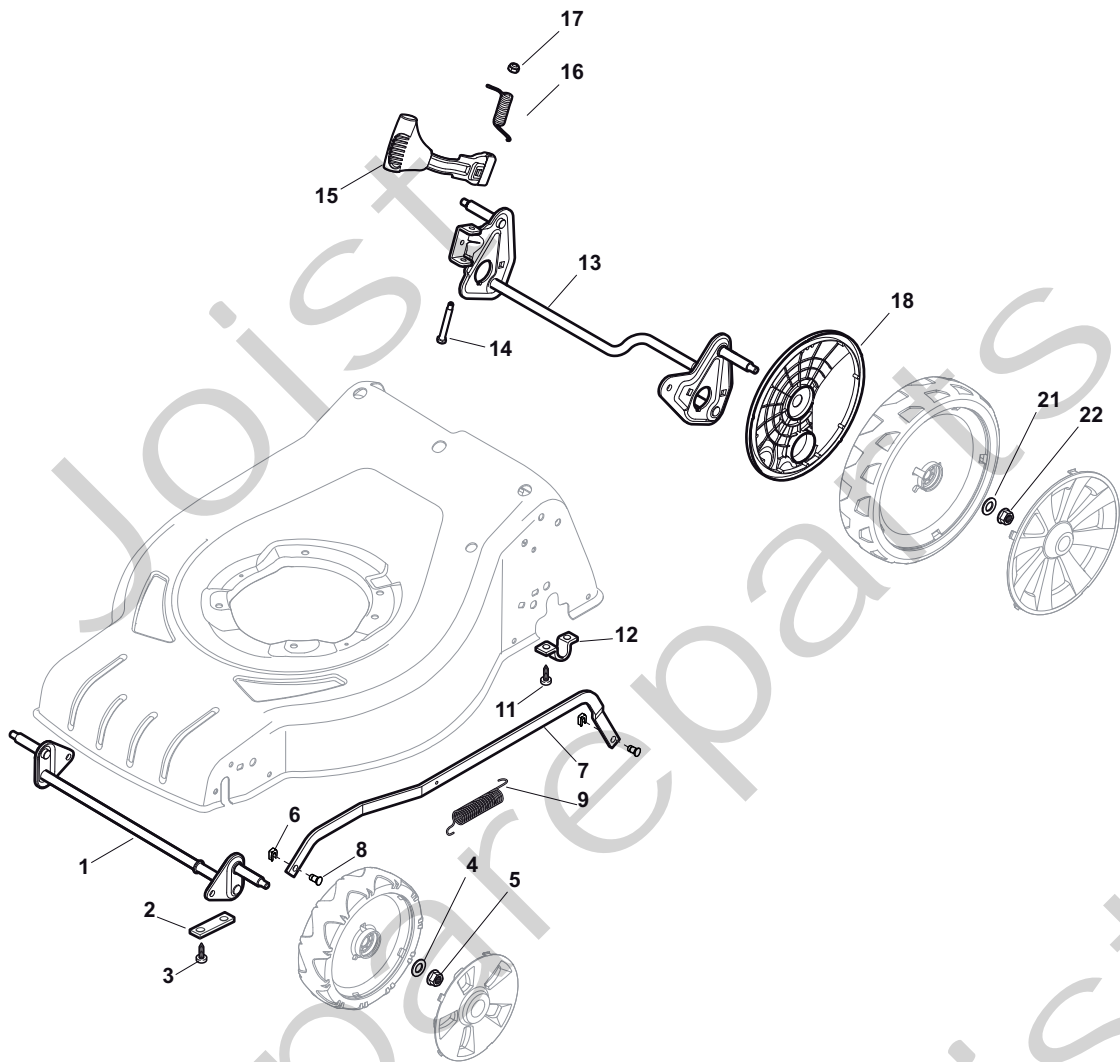

Joist
Spareparts
Joist

Position	Part No.	Q.Ty	Description
1	381302821/0	1	Axle, Front Wheels
2	22545142/0	2	Plate
3	112728698/0	4	Screw
4	12521350/0	2	Washer
5	12155000/0	2	Nut
6	112436051/0	2	Plate
7	322869673/0	1	Rod, Height Adjustment
8	122519820/0	2	Pin
8	122519823/0	2	Pin
9	122446193/0	1	Spring
11	112728698/0	4	Screw
12	22545152/0	2	Plate
13	381302817/0	1	Axle, Rear Wheels
14	122534131/0	1	Pin
15	381003357/0	1	Lever, Height Adjustment
16	122446192/0	1	Spring
17	12154510/0	1	Nut
18	322600205/0	2	Wheel Protection
21	12521350/0	2	Washer
22	12155000/0	2	Nut

Position	Part No.	Q.Ty	Description
1	381007455/0	2	Wheel Ø 180
2	19216035/0	4	Bearing
3	322110638/0	2	Hub Cap Grey
5	381007467/0	2	Wheel Ø 240
6	19216035/0	4	Bearing
7	112728706/0	6	Screw
8	322120117/0	2	Ring Gear
9	322110639/0	2	Hub Cap Grey

Position	Part No.	Q.Ty	Description
1	12608600/0	4	Seeger
2	22570120/1	1	Pinion L
3	22570110/1	1	Pinion R
4	322042066/0	2	Bush
5	112521371/0	2	Washer
6	81003092/0	1	Gear Box
7	22601904/0	1	Pulley
8	12645700/0	1	Pin
9	22033283/0	1	Adjustment Rod
10	35063800/0	1	Belt
11	22041957/1	1	Bush
12	22450063/0	1	Spring
13	22680009/0	1	Washer
14	12154510/0	1	Nut
15	22110230/0	1	Cap
16	22753000/0	2	Pin

Position	Part No.	Q.Ty	Description
1	112735108/1	3	Screw
2	122465607/3	1	Hub, Crankshaft Ø 22.2
3	81004346/3	1	Blade Standard
4	22160400/0	1	Elastic Washer
5	12523080/0	1	Washer
6	12735698/0	1	Screw
7	12139100/0	1	Feather, Crankshaft Ø 22.2