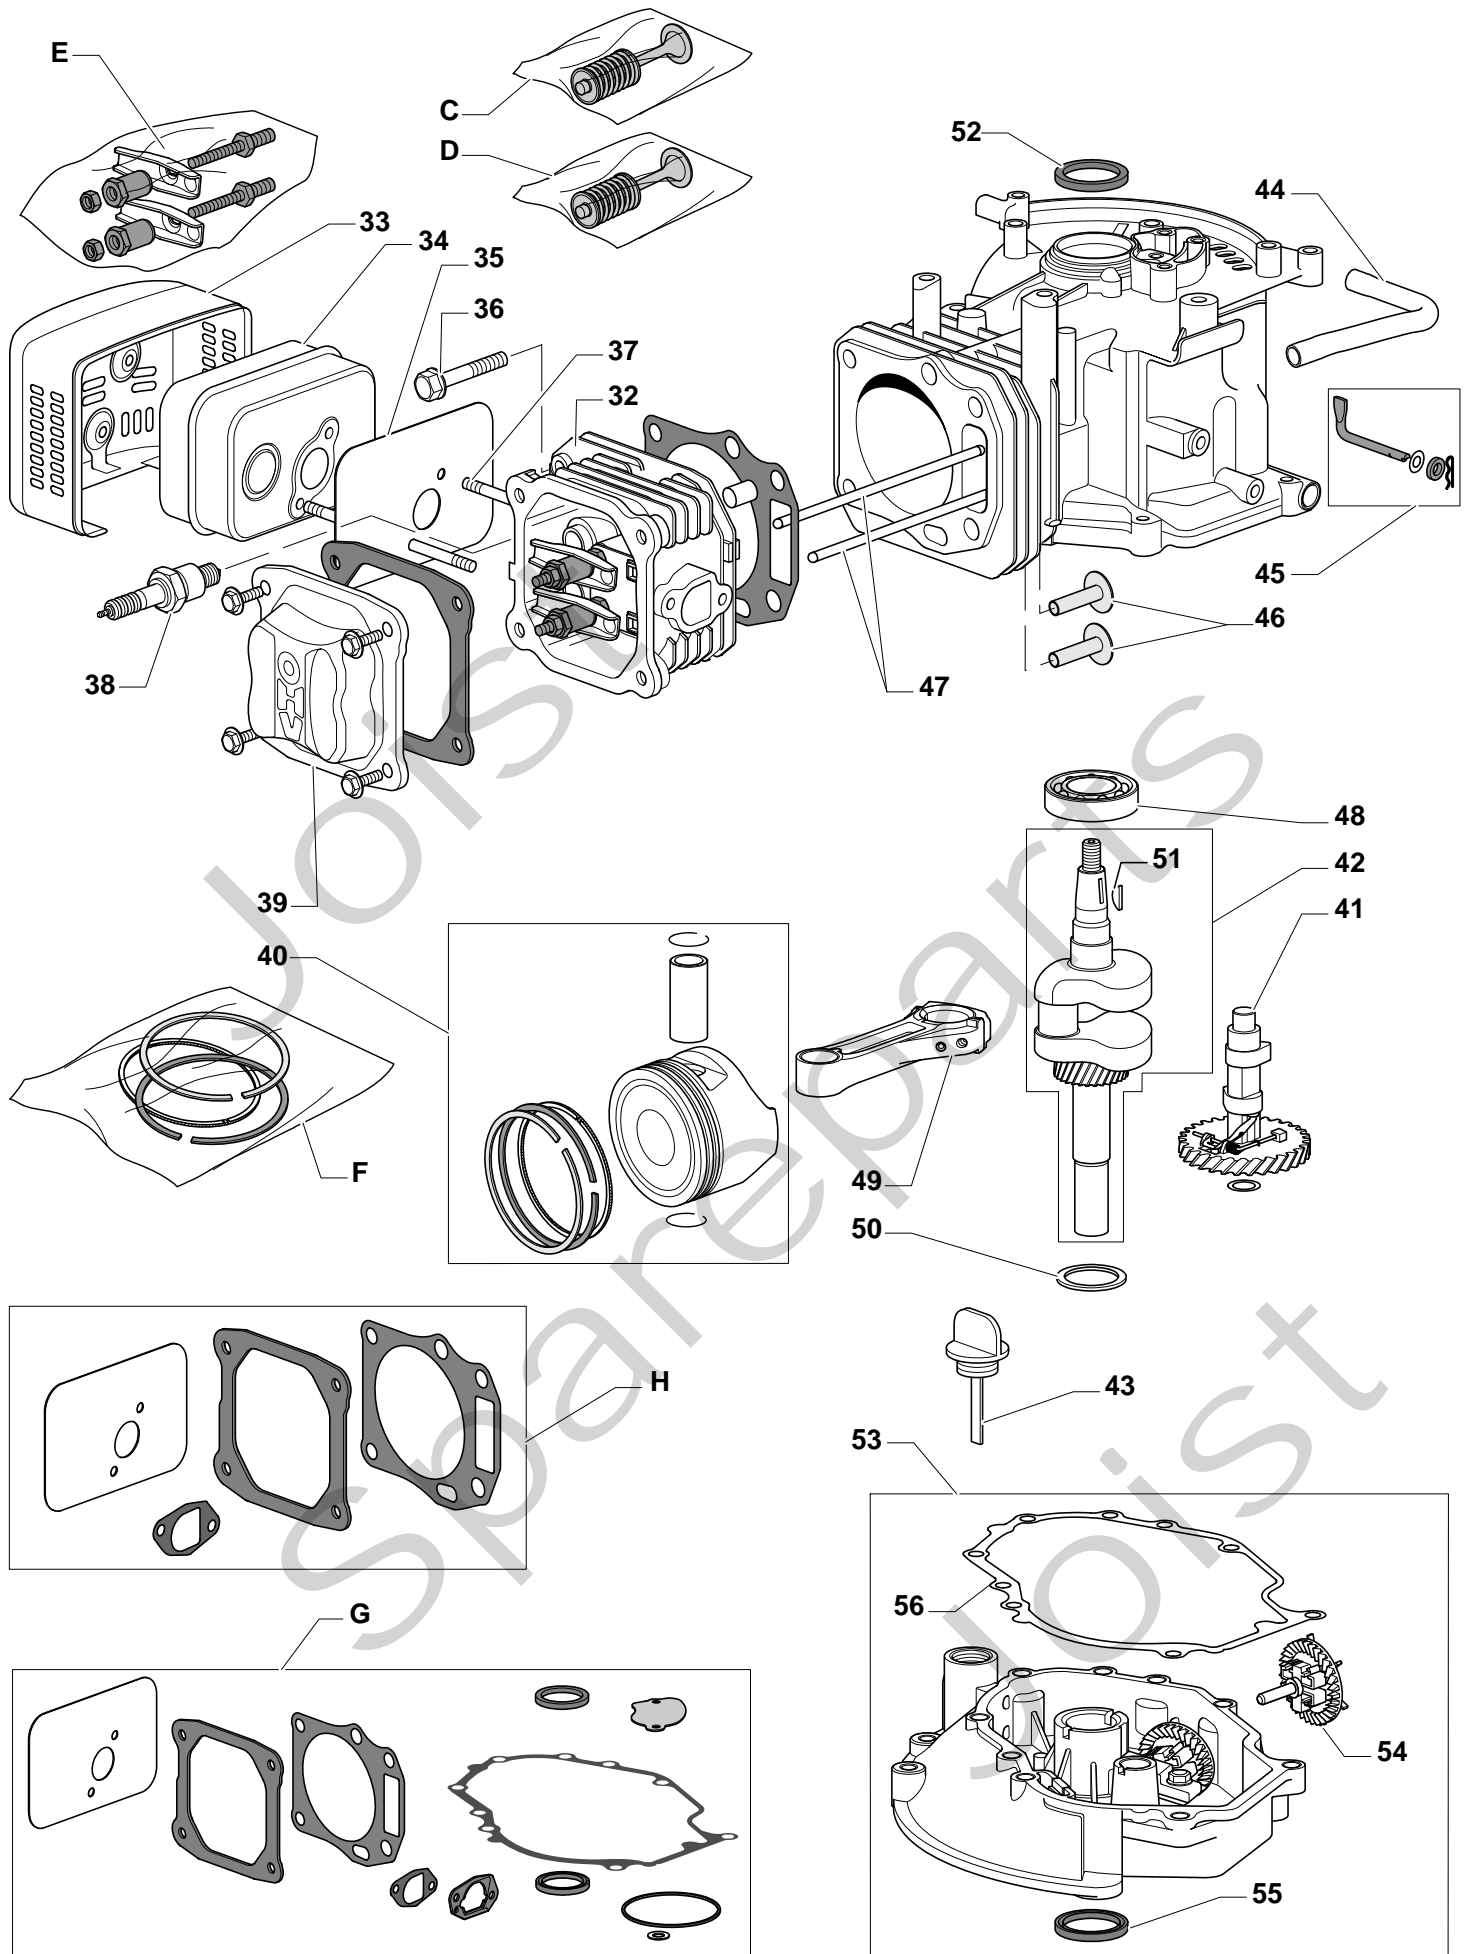

MULTIMOWER 48 S

MULTIMOWER 48 S

Pos. Fig.	Antal Quantity	Art No Part No	Benämning	Description	Anmärkning Notes
E	1	118550273/0	Valve Arm Set	Valve Arm Set	
C	1	118550292/0	Intake Valve Assy	Intake Valve Assy	
D	1	118550294/0	Exhaust Valve Assy	Exhaust Valve Assy	
F	1	118550384/0	Piston, Ring Set	Piston, Ring Set	
G	1	118550403/0	Packning	Engine Gasket Set	
H	1	118550405/0	Cylinder Head Gasket Set	Cylinder Head Gasket Set	
32	1	118550244/0	Cylinder Head Assy	Cylinder Head Assy	
33	1	118550268/1	Ljuddämparskydd	Muffler Guard	
34	1	118550269/0	Ljuddämpare	Muffler	
35	1	118550270/0	Ljuddämparskydd	Gasket, Muffler	
36	4	118550297/0	Skruv	Screw	
37	2	118550298/0	Skruv	Stud Bolt	
38	1	9400-0244-00	Tändstift	Spark Plug	
39	1	118550296/1	Cover Comp., Head	Cover Comp., Head	
40	1	118550387/0	Kolv kpl	Piston Assy	
41	1	118550271/0	Camshaft Assy	Camshaft Assy	
42	1	118550385/0	Vevaxel	Crankshaft	
43	1	118550381/0	Oljevol	Tank Cap	
44	1	118550377/0	Oljeslang	Breather Fule Pipe	
45	1	118550308/0	Vevaxel	Shaft, Governor Arm Assy	
46	1	118550291/0	Valve Lifter Assy	Valve Lifter Assy	
47	1	118550289/0	Push Rods Assy	Push Rods Assy	
48	1	118550280/0	Kullager	Bearing	
49	1	118550284/0	Connecting Rod Assy	Connecting Rod Assy	
50	1	118550283/0	Bricka	Washer	
51	1	118550288/0	Kil	Flywheel Key	
52	1	118550300/0	Tätningring	Oil Seal	
53	1	118550382/0	Vevhus	Crankcase Cover Assy	
54	1	118550312/0	Speed Governor Assy	Speed Governor Assy	
55	1	118550379/0	Tätningring	Oil Seal	
56	1	118550380/0	Packning	Crankcase Gasket