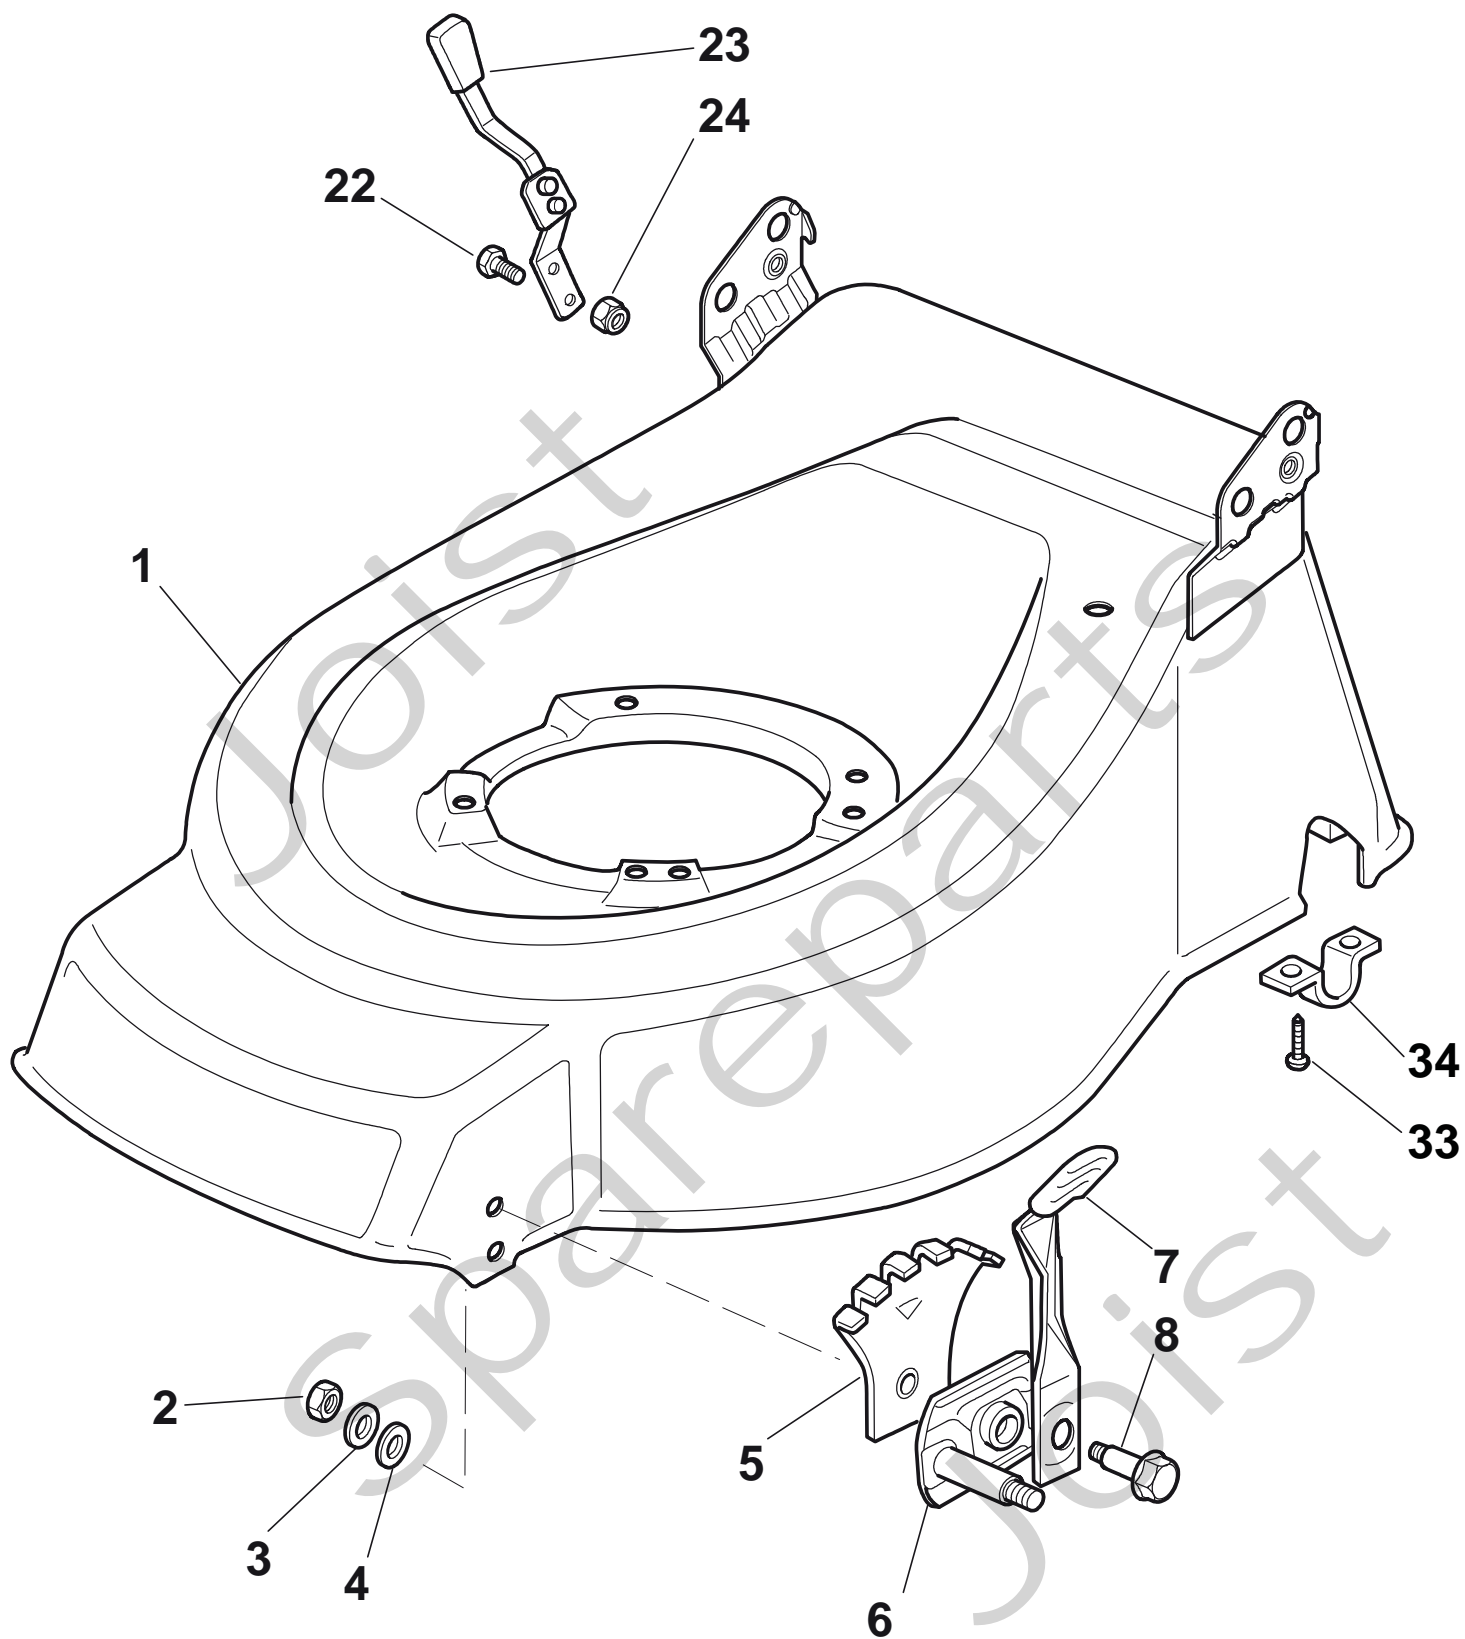

Genuine Spare Parts

www.stiga.com

MULTIMOWER 48 S Model Year 2011

- Use GLOBAL GARDEN PRODUCT Genuine Spare Parts specified in the parts list for repair and/or replacement.
- The contents described in the parts list may change due to improvement.
- The drawings of the spare parts are only indicative and might not represent the part in question exactly.
- The indications "right" - "left" - "front" - "rear" refer to the position of the operator when using the machine.
- When placing orders of parts for repair and/or replacement, make sure that the illustrated parts list is the one applying to the machine's year of manufacture, as shown on the identification plate attached to the machine.

MULTIMOWER 48 S

MULTIMOWER 48 S

Pos. Fig.	Antal Quantity	Art No Part No	Benämning	Description	Anmärkning Notes
1	1	81002429/1	Chassi-röd	Deck Red	
2	2	12293200/0	Mutter	Nut	
3	2	12583500/0	Bricka	Grower	
4	2	12523070/0	Bricka	Washer	
5	2	22735547/0	Höjdinställn.sektor	Sector, Height Adjustment	
6	2	81005082/0	Hjulfäste	Support, Wheel	
7	2	81003285/1	Höjdinställningsspak	Lever, Height Adjustment	
8	2	22519811/0	Stift	Pin	
22	2	12789000/0	Skruv	Screw	
23	1	81003279/2	Höjdinställningsspak	Lever, Height Adjustment	
24	2	12154330/0	Mutter	Nut	
33	4	12731350/0	Skruv	Screw	
34	2	22545152/0	Plåt	Plate	