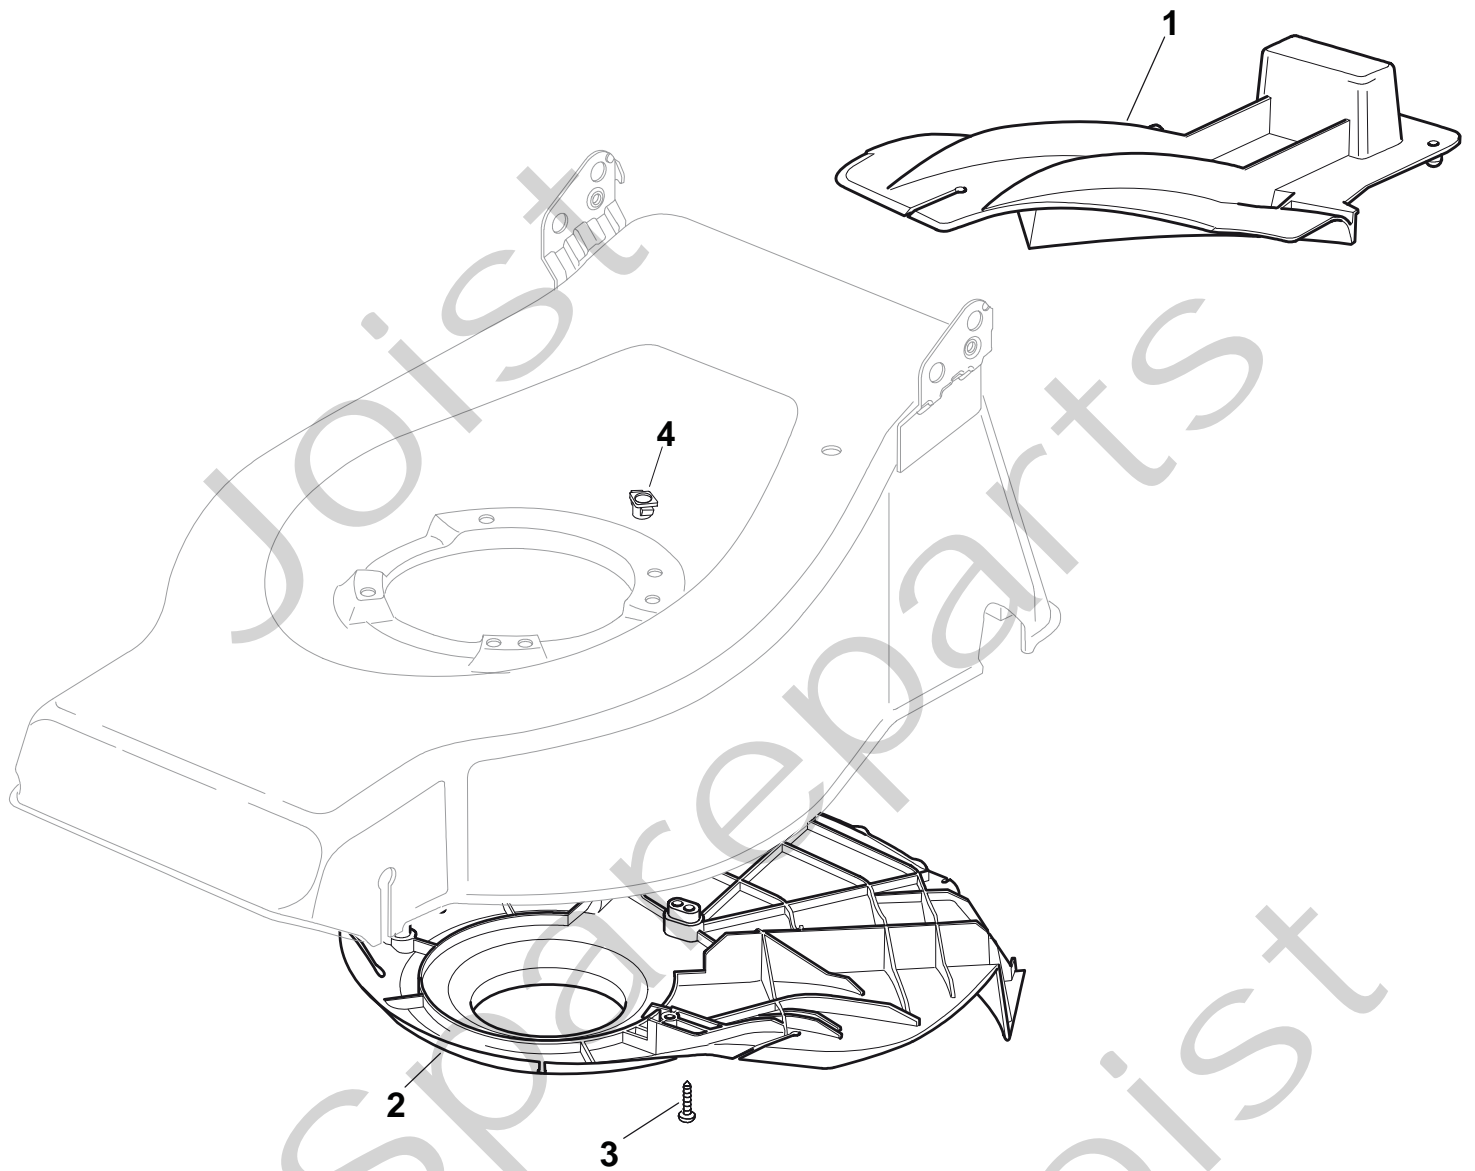

MULTIMOWER 48 S

Pos. Fig.	Antal Quantity	Art No Part No	Benämning	Description	Anmärkning Notes
1	1	22140223/0	Deflektor	Deflector	
2	1	22060198/0	Remskydd	Protection	
3	3	12728530/0	Skruv	Screw	
4	1	22291150/0	Handtag	Rubber Insert