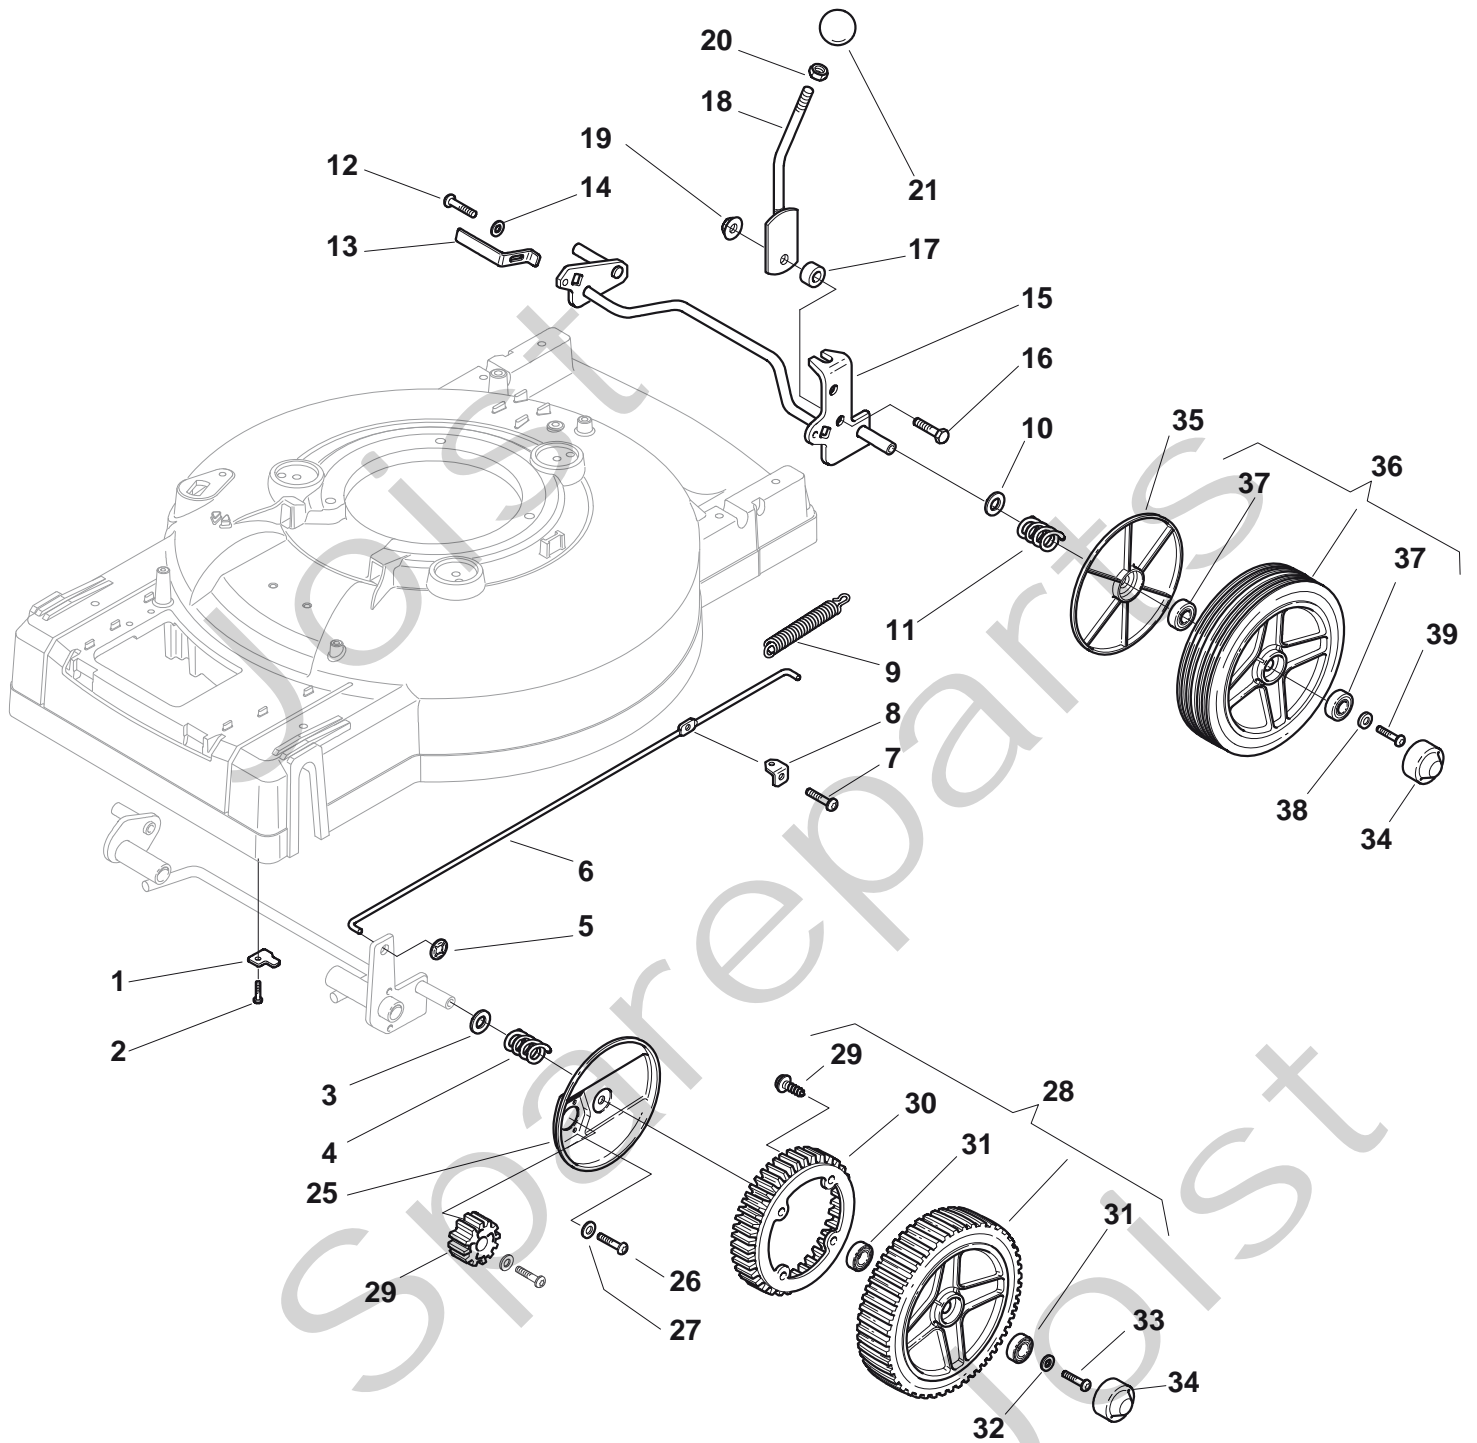

MULTICLIP PRO 53 4S SVAN

MULTICLIP PRO 53 4S SVAN

Pos. Fig.	Antal Quantity	Art No Part No	Benämning	Description	Anmärkning Notes
1	2	322545157/1	Plåt	Plate	
2	4	112735662/1	Skruv	Screw	
3	2	22671659/0	Bricka	Washer	
4	2	22430215/0	Fjäder	Spring	
5	2	12604899/0	Låsbricka	Crown Fastener	
6	1	22033328/0	Höjdinställn.stång	Rod, Height Adjustment Control	
7	1	12735651/0	Skruv	Screw	
8	1	22545139/0	Plåt	Plate	
9	1	22446183/0	Fjäder	Spring	
10	2	22671659/0	Bricka	Washer	
11	2	22430215/0	Fjäder	Spring	
12	2	12735661/0	Skruv	Screw	
13	2	22551529/0	Plåt	Plate	
14	2	12521330/0	Bricka	Washer	
15	1	81002835/0	Hjulaxel-bakre	Axle, Rear Wheels	
16	1	12793701/0	Skruv	Screw	
17	1	22170830/0	Distans	Spacer	
18	1	81003317/0	Höjdinställningsspak	Lever, Height Adjustment	
19	1	12293201/0	Mutter	Nut	
20	1	12293200/0	Mutter	Nut	
21	1	22399812/0	Knopp	Knob	
25	2	22600129/0	Hjulskydd	Protection, Wheel	
26	4	12735661/0	Skruv	Screw	
27	4	12521330/0	Bricka	Washer	
28	2	81007367/0	Hjul Ø 205	Wheel Ø 205	
29	2	22570128/0	Drev	Pinion	
30	2	22120108/0	Ringdrev	Ring Gear	
31	4	19216038/0	Kullager	Bearing	
32	2	12521460/0	Bricka	Washer	
33	2	112735662/1	Skruv	Screw	
34	4	22110380/0	Navkapsel	Hub Cap	
35	2	22600130/0	Hjulskydd	Protection, Wheel	
36	2	81007365/0	Hjul Ø 205	Wheel Ø 205	
37	4	19216038/0	Kullager	Bearing	
38	2	12521460/0	Bricka	Washer	
39	2	112735662/1	Skruv	Screw