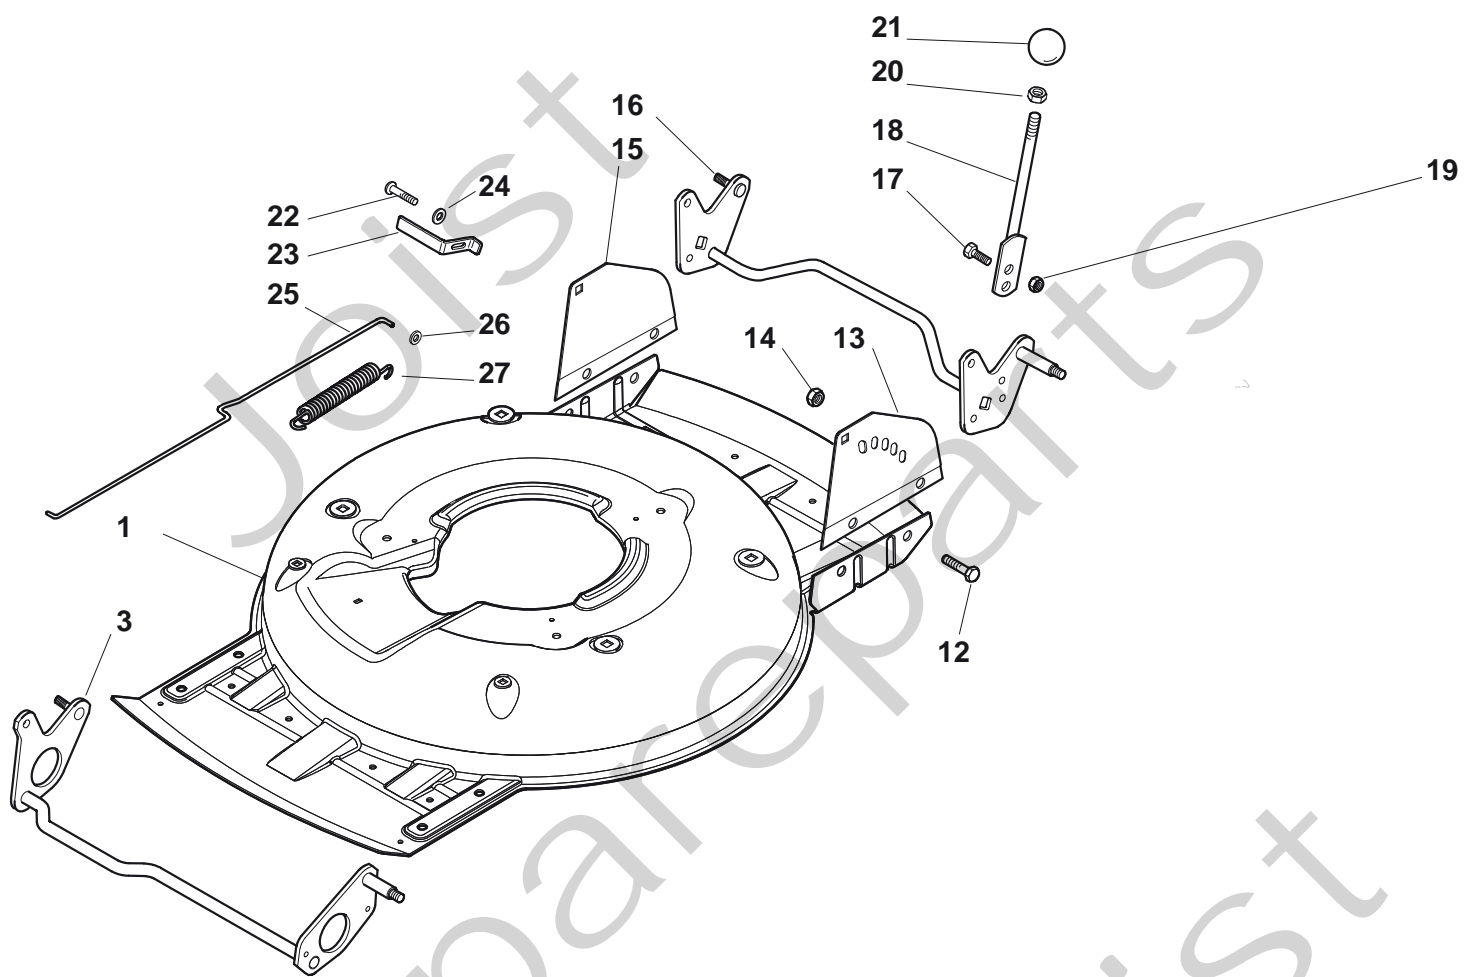

Genuine Spare Parts

www.stiga.com

MULTICLIP PRO 50 4S INOX SVAN Model Year 2011

- Use GLOBAL GARDEN PRODUCT Genuine Spare Parts specified in the parts list for repair and/or replacement.
- The contents described in the parts list may change due to improvement.
- The drawings of the spare parts are only indicative and might not represent the part in question exactly.
- The indications "right" - "left" - "front" - "rear" refer to the position of the operator when using the machine.
- When placing orders of parts for repair and/or replacement, make sure that the illustrated parts list is the one applying to the machine's year of manufacture, as shown on the identification plate attached to the machine.

STIGA®

MULTICLIP PRO 50 4S INOX SVAN

MULTICLIP PRO 50 4S INOX SVAN

Pos. Fig.	Antal Quantity	Art No Part No	Benämning	Description	Anmärkning Notes
1	1	322064691/0	Chassi INOX	Deck INOX	
3	1	81002849/0	Hjulaxel-fram	Axle, Front Wheels	
12	4	12791011/0	Skruv	Screw	
13	1	322545169/0	Platta-vä	Left Plate, INOX	
14	4	12154510/0	Mutter	Nut	
15	1	322545167/0	Platta-hö	Right Plate, INOX	
16	1	81002851/0	Hjulaxel-bakre	Axle, Rear Wheels	
17	2	12789000/0	Skruv	Screw	
18	1	81003323/0	Höjdinställningsspak	Lever, Height Adjustment	
19	2	12154330/0	Mutter	Nut	
20	1	12293200/0	Mutter	Nut	
21	1	22399812/0	Knopp	Knob	
22	2	12735661/0	Skruv	Screw	
23	2	22551529/0	Plåt	Plate	
24	2	12521330/0	Bricka	Washer	
25	1	22033329/0	Höjdinställn.stång	Rod, Height Adjustment Control	
26	2	12604899/0	Låsbricka	Crown Fastener	
27	1	22446184/0	Fjäder	Spring	

MULTICLIP PRO 50 4S INOX SVAN

Pos. Fig.	Antal Quantity	Art No Part No	Benämning	Description	Anmärkning Notes
4	3	12728530/0	Skruv	Screw	
5	1	22060220/0	Remskydd	Protection	

MULTICLIP PRO 50 4S INOX SVAN