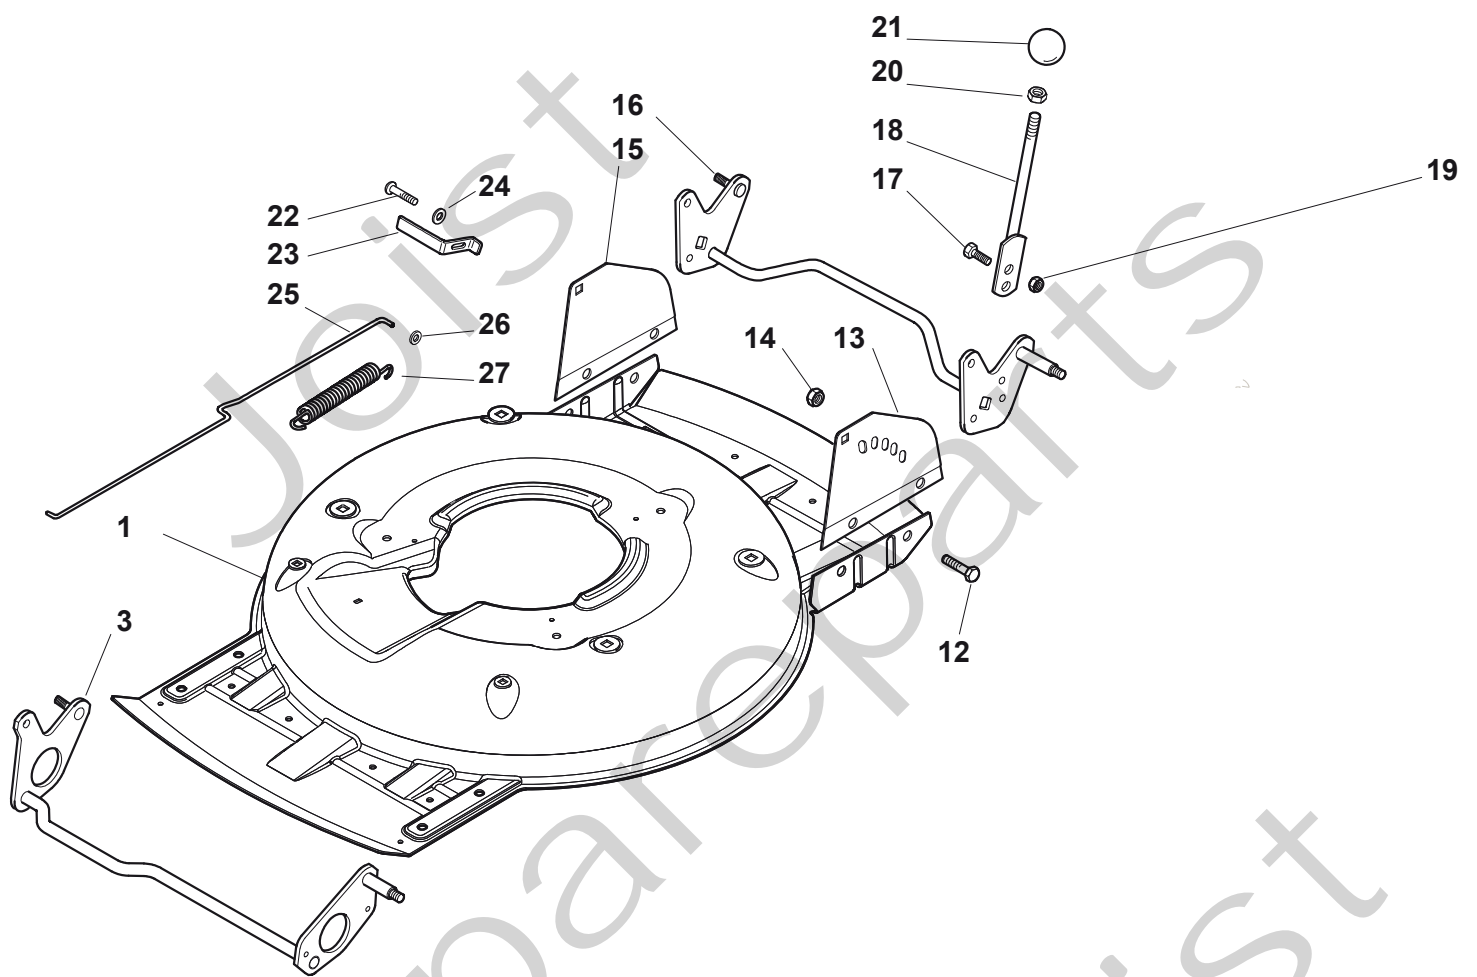

Genuine Spare Parts

www.stiga.com

MULTICLIP PRO 50 S SVAN Model Year 2011

- Use GLOBAL GARDEN PRODUCT Genuine Spare Parts specified in the parts list for repair and/or replacement.
- The contents described in the parts list may change due to improvement.
- The drawings of the spare parts are only indicative and might not represent the part in question exactly.
- The indications "right" - "left" - "front" - "rear" refer to the position of the operator when using the machine.
- When placing orders of parts for repair and/or replacement, make sure that the illustrated parts list is the one applying to the machine's year of manufacture, as shown on the identification plate attached to the machine.

STIGA®

MULTICLIP PRO 50 S SVAN

MULTICLIP PRO 50 S SVAN

Pos. Fig.	Antal Quantity	Art No Part No	Benämning	Description	Anmärkning Notes
1	1	81002909/1	Chassi-grå	Deck Grey	
3	1	81002849/0	Hjulaxel-fram	Axle, Front Wheels	
12	4	12791011/0	Skruv	Screw	
13	1	81545105/0	Platta-vä	Left Plate	
14	4	12154510/0	Mutter	Nut	
15	1	81545104/0	Platta-hö	Right Plate	
16	1	81002851/0	Hjulaxel-bakre	Axle, Rear Wheels	
17	2	12789000/0	Skruv	Screw	
18	1	81003323/0	Höjdinställningsspak	Lever, Height Adjustment	
19	2	12154330/0	Mutter	Nut	
20	1	12293200/0	Mutter	Nut	
21	1	22399812/0	Knopp	Knob	
22	2	12735661/0	Skruv	Screw	
23	2	22551529/0	Plåt	Plate	
24	2	12521330/0	Bricka	Washer	
25	1	22033329/0	Höjdinställn.stång	Rod, Height Adjustment Control	
26	2	12604899/0	Låsbricka	Crown Fastener	
27	1	22446184/0	Fjäder	Spring	

MULTICLIP PRO 50 S SVAN

MULTICLIP PRO 50 S SVAN

Pos. Fig.	Antal Quantity	Art No Part No	Benämning	Description	Anmärkning Notes
1	4	22110419/0	Navkapsel	Hub Cap	
2	4	81007382/0	Hjul Ø 210	Wheel Ø 210	
3	8	22122200/0	Panel	Bearing	
4	4	22675100/0	Bricka	Washer	
5	4	12521350/0	Bricka	Washer	
6	4	12155000/0	Mutter	Nut	
7	2	12530151/0	Bricka	Washer	