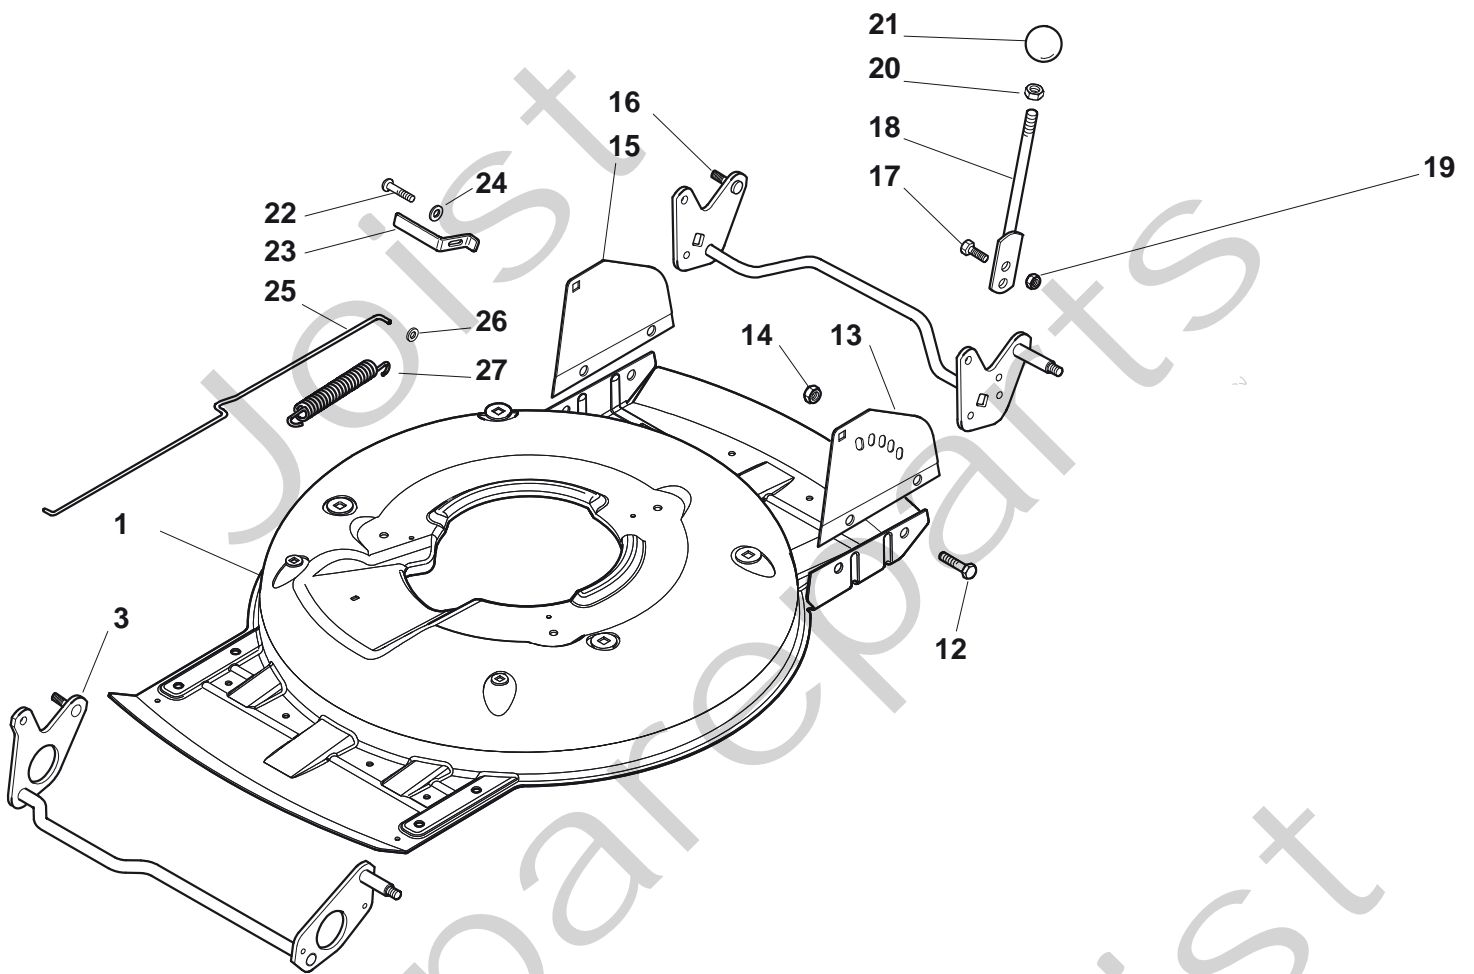

Genuine Spare Parts

www.stiga.com

MULTICLIP 50 S Special B Model Year 2011

- Use GLOBAL GARDEN PRODUCT Genuine Spare Parts specified in the parts list for repair and/or replacement.
- The contents described in the parts list may change due to improvement.
- The drawings of the spare parts are only indicative and might not represent the part in question exactly.
- The indications "right" - "left" - "front" - "rear" refer to the position of the operator when using the machine.
- When placing orders of parts for repair and/or replacement, make sure that the illustrated parts list is the one applying to the machine's year of manufacture, as shown on the identification plate attached to the machine.

STIGA®

MULTICLIP 50 S Special B

MULTICLIP 50 S Special B

Pos. Fig.	Antal Quantity	Art No Part No	Benämning	Description	Anmärkning Notes
1	1	322064691/0	Chassi INOX	Deck INOX	
1	1	81002909/1	Chassi-grå	Deck Grey	
3	1	81002849/0	Hjulaxel-fram	Axle, Front Wheels	
12	4	12791011/0	Skruv	Screw	
13	1	81545105/0	Platta-vä	Left Plate	
14	4	12154510/0	Mutter	Nut	
15	1	81545104/0	Platta-hö	Right Plate	
16	1	81002851/0	Hjulaxel-bakre	Axle, Rear Wheels	
17	2	12789000/0	Skruv	Screw	
18	1	81003323/0	Höjdinställningsspak	Lever, Height Adjustment	
19	2	12154330/0	Mutter	Nut	
20	1	12293200/0	Mutter	Nut	
21	1	22399812/0	Knopp	Knob	
22	2	12735661/0	Skruv	Screw	
23	2	22551529/0	Plåt	Plate	
24	2	12521330/0	Bricka	Washer	
25	1	22033329/0	Höjdinställn.stång	Rod, Height Adjustment Control	
26	2	12604899/0	Låsbricka	Crown Fastener	
27	1	22446184/0	Fjäder	Spring	

MULTICLIP 50 S Special B

**MULTICLIP 50 S Special B**

Pos. Fig.	Antal Quantity	Art No Part No	Benämning	Description	Anmärkning Notes
4	3	12728530/0	Skruv	Screw	
5	1	22060220/0	Remskydd	Protection	

MULTICLIP 50 S Special B