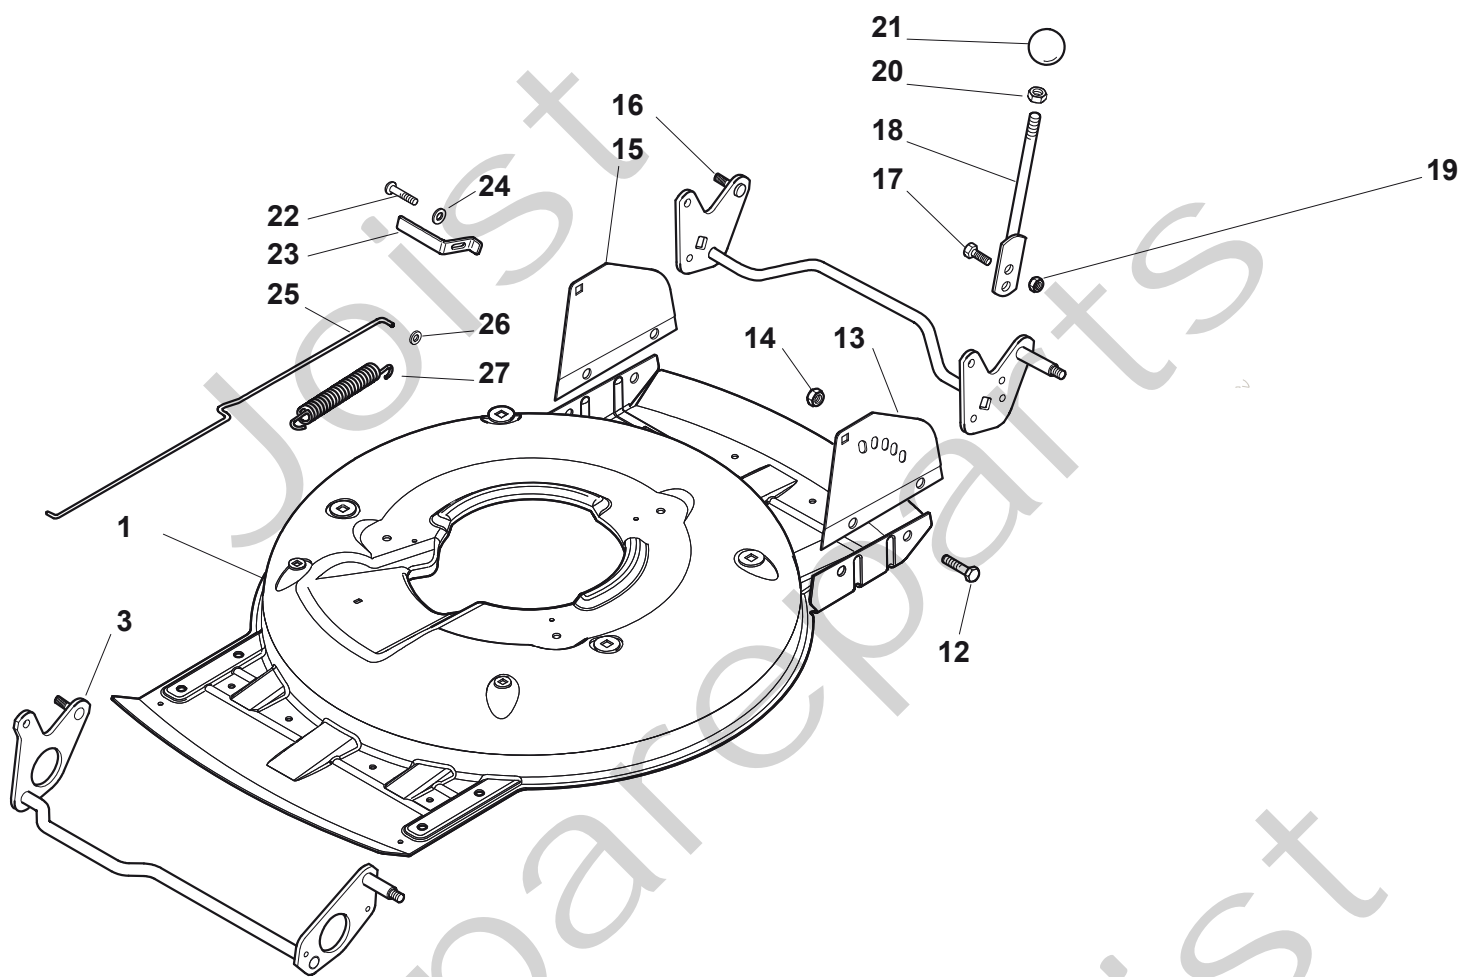

Genuine Spare Parts

www.stiga.com

MULTICLIP 50 S RENTAL B Model Year 2011

- Use GLOBAL GARDEN PRODUCT Genuine Spare Parts specified in the parts list for repair and/or replacement.
- The contents described in the parts list may change due to improvement.
- The drawings of the spare parts are only indicative and might not represent the part in question exactly.
- The indications "right" - "left" - "front" - "rear" refer to the position of the operator when using the machine.
- When placing orders of parts for repair and/or replacement, make sure that the illustrated parts list is the one applying to the machine's year of manufacture, as shown on the identification plate attached to the machine.

MULTICLIP 50 S RENTAL B

MULTICLIP 50 S RENTAL B

Pos. Fig.	Antal Quantity	Art No Part No	Benämning	Description	Anmärkning Notes
1	1	322064691/0	Chassi INOX	Deck INOX	
1	1	81002909/1	Chassi-grå	Deck Grey	
3	1	81002849/0	Hjulaxel-fram	Axle, Front Wheels	
12	4	12791011/0	Skruv	Screw	
13	1	81545105/0	Platta-vä	Left Plate	
14	4	12154510/0	Mutter	Nut	
15	1	81545104/0	Platta-hö	Right Plate	
16	1	81002851/0	Hjulaxel-bakre	Axle, Rear Wheels	
17	2	12789000/0	Skruv	Screw	
18	1	81003323/0	Höjdinställningsspak	Lever, Height Adjustment	
19	2	12154330/0	Mutter	Nut	
20	1	12293200/0	Mutter	Nut	
21	1	22399812/0	Knopp	Knob	
22	2	12735661/0	Skruv	Screw	
23	2	22551529/0	Plåt	Plate	
24	2	12521330/0	Bricka	Washer	
25	1	22033329/0	Höjdinställn.stång	Rod, Height Adjustment Control	
26	2	12604899/0	Låsbricka	Crown Fastener	
27	1	22446184/0	Fjäder	Spring	