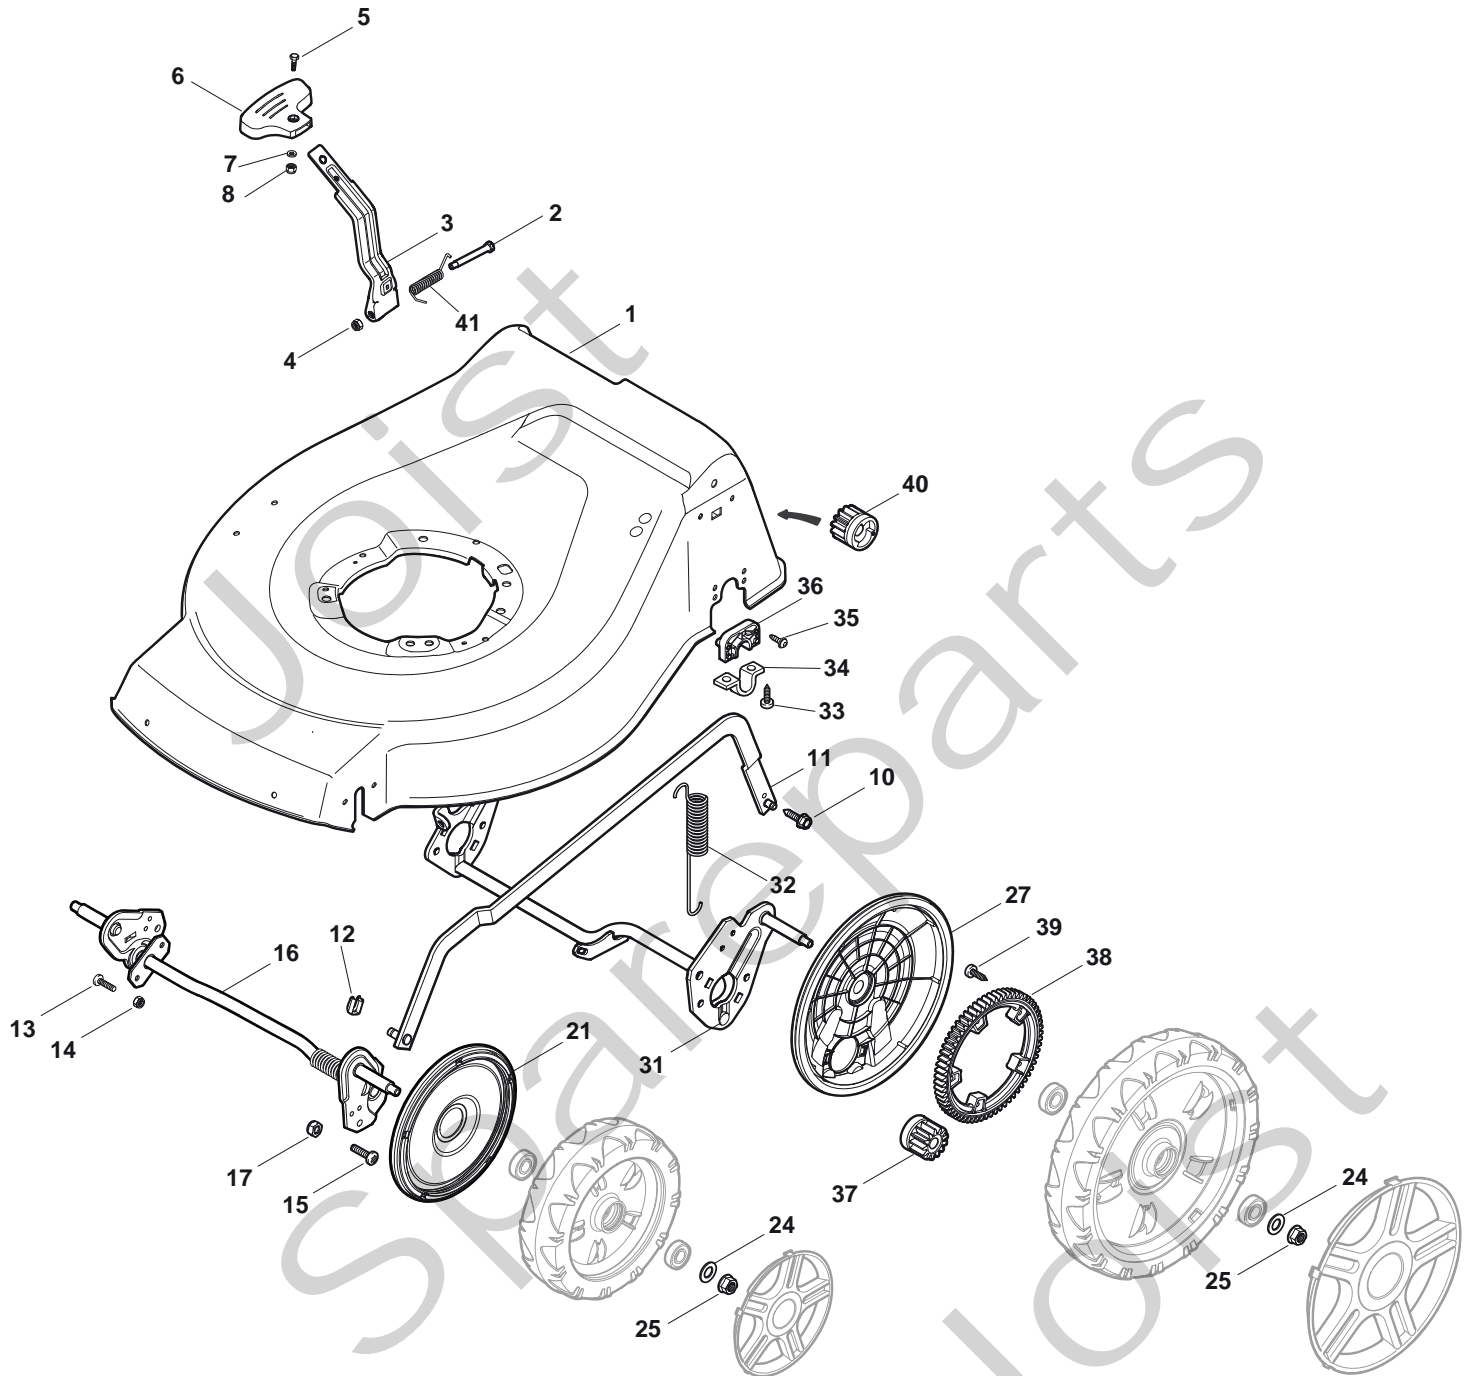

TURBO 48 S BW PLUS H

TURBO 48 S BW PLUS H

Pos. Fig.	Antal Quantity	Art No Part No	Benämning	Description	Anmärkning Notes
1	1	381003914/0	Chassi-gul	Deck Yellow	
2	1	122534131/0	Remstyrning	Pin	
3	1	381003398/0	Höjdinställningsspak	Lever, Height Adjustment	
4	1	12154510/0	Mutter	Nut	
5	1	12788512/0	Skruv	Screw	
6	1	322394503/0	Knopp	Knob	
7	1	12521310/0	Bricka	Washer	
8	1	12150000/0	Mutter	Nut	
10	1	122943013/0	Skruv	Screw	
11	1	381002030/0	Höjdinställn.stång	Rod, Height Adjustment	
12	1	112436051/0	Plåt	Plate	
13	3	112727803/0	Skruv	Screw	
14	3	12154510/0	Mutter	Nut	
15	1	112727801/0	Skruv	Screw	
16	1	381002883/1	Hjulaxel-fram	Axle, Front Wheels	
17	1	12154510/0	Mutter	Nut	
21	2	322600145/0	Hjulskydd	Protection, Wheel	
24	4	12521350/0	Bricka	Washer	
25	4	12155000/0	Mutter	Nut	
27	2	322600208/0	Hjulskydd	Protection, Wheel	
31	1	381302835/0	Hjulaxel-bakre	Axle, Rear Wheels	
32	1	122450460/0	Fjäder	Spring	
33	4	112728697/0	Skruv	Screw	
34	2	22545152/0	Plåt	Plate	
35	4	112728697/0	Skruv	Screw	
36	2	322785304/0	Fäste	Support	
37	1	122570134/0	Drev hö	Pinion L	
38	2	322120115/0	Ringdrev	Ring Gear	
39	6	112728706/0	Skruv	Screw	
40	1	122570133/0	Drev vä	Pinion R	
41	1	122446192/0	Fjäder	Spring