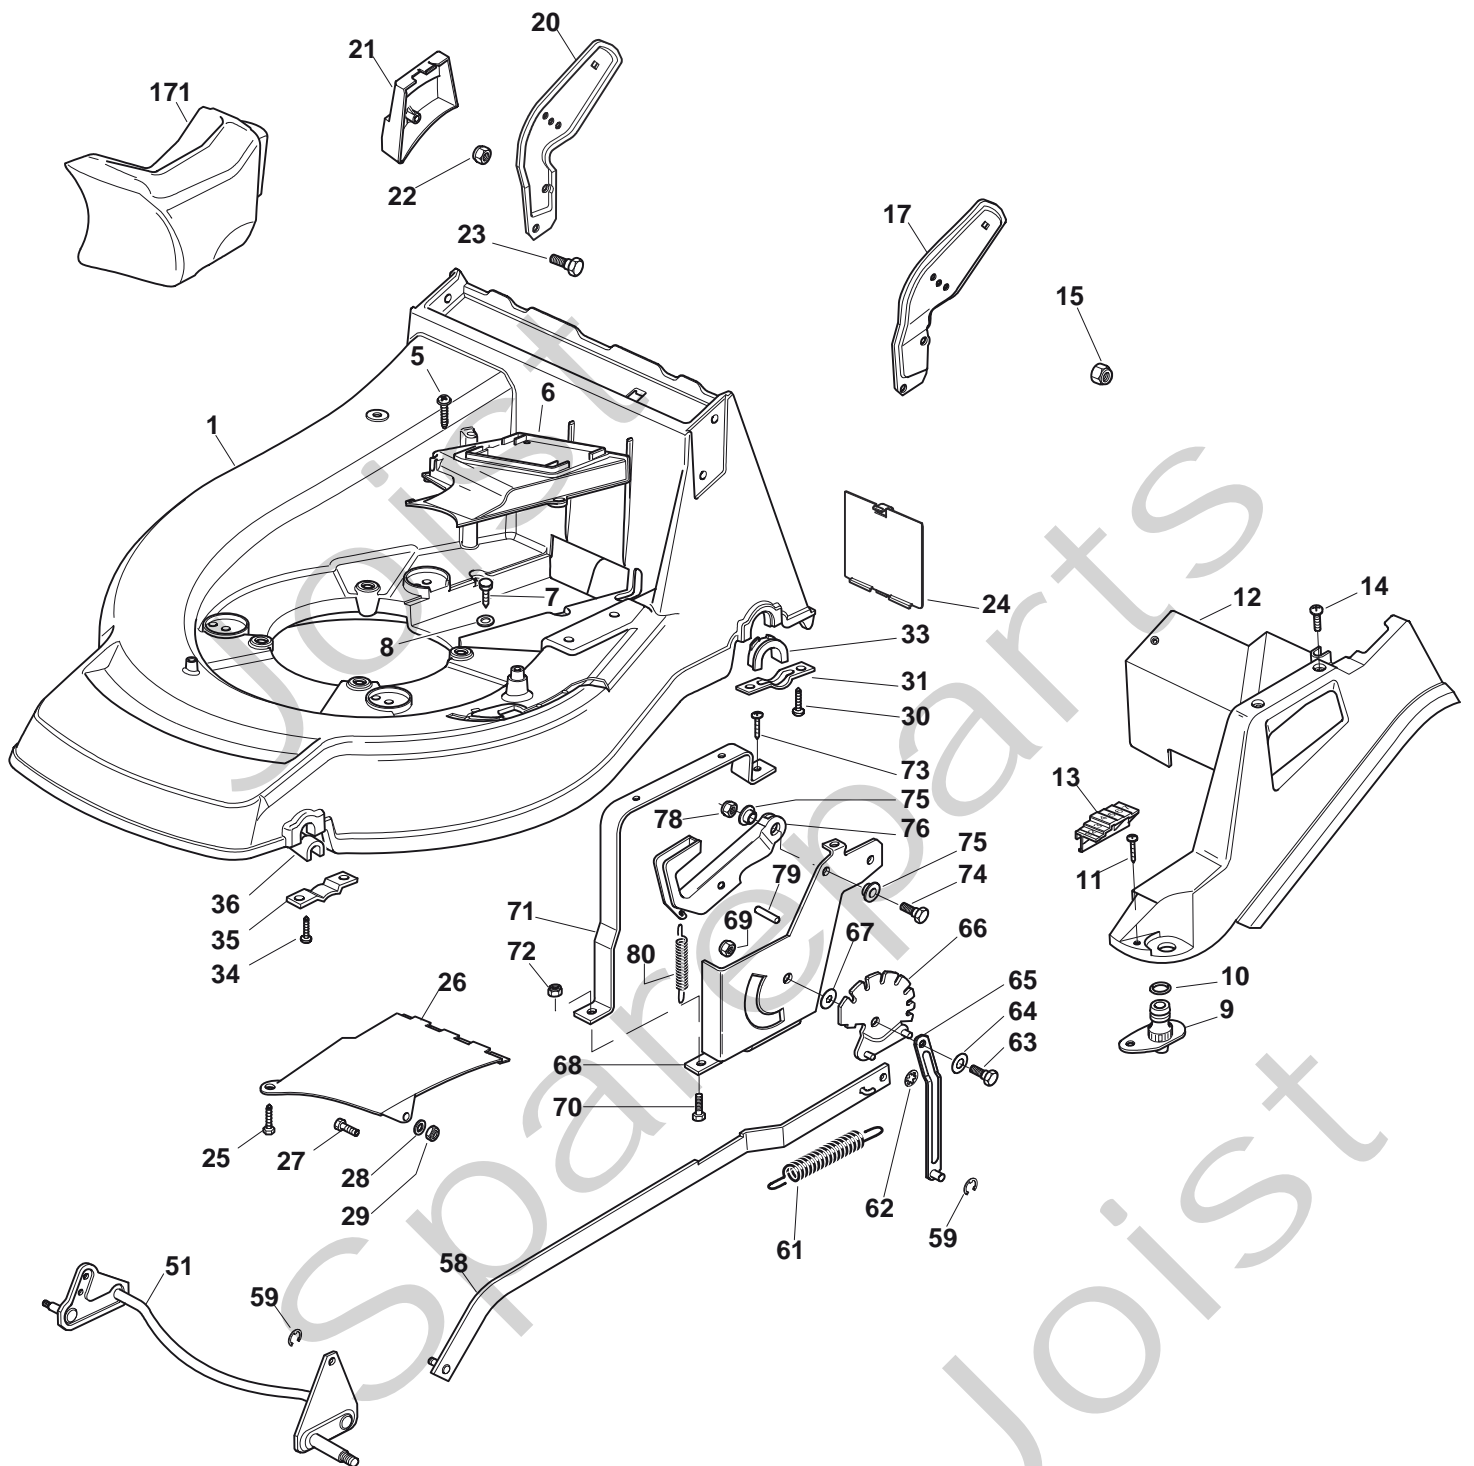

TURBO POWER 53 S B

TURBO POWER 53 S B

Pos. Fig.	Antal Quantity	Art No Part No	Benämning	Description	Anmärkning Notes
1	1	381003543/1	Chassi-röd	Deck Red	
5	2	12728522/0	Skruv	Screw	
6	1	22060200/1	Skydd	Protection, Belt	
7	1	12729600/0	Skruv	Screw	
8	2	12523040/0	Bricka	Washer	
9	1	22034000/0	Hjulaxel-ram	Washing Connection	
10	1	19035000/0	Fläkt	Or Ring	
11	3	12728519/0	Skruv	Screw	
12	1	322060144/3	Skydd	Deck, Adjustment	
13	1	22570200/0	Platte	Plate, Cutting Positions	
14	1	12728520/0	Skruv	Screw	
15	2	12155000/0	Mutter	Nut	
17	1	22778397/1	Fäste-vä	Bracket, L	
20	1	22778396/1	Fäste-hö	Bracket, R	
21	1	22601001/0	Skydd	Protection	
22	2	12155000/0	Mutter	Nut	
23	2	12793301/0	Skruv	Screw	
24	1	22595352/0		Inspection Door	
25	1	12729600/0	Skruv	Screw	
26	1	22108205/0	Kil	Conveyor	
27	1	12789000/0	Skruv	Screw	
28	1	12523020/0	Bricka	Washer	
29	1	12154330/0	Mutter	Nut	
30	4	12731350/0	Skruv	Screw	
31	2	22545147/0	Plåt	Plate	
33	2	22038407/0	Distans	Brass	
34	4	12731350/0	Skruv	Screw	
35	2	22545156/0	Plåt	Plate	
36	2	22038400/1	Bussning	Brass	
51	1	81002801/1	Hjulaxel-ram	Axle, Front Wheels	
58	1	81001136/0	Höjdinställn.stång	Rod, Height Adjustment	
59	2	12000930/0	Avgasrör	Crown Fastener	
61	1	122446187/0	Fjäder	Spring	
62	2	12604899/0	Låsbricka	Crown Fastener	
63	1	22529662/0	Stift	Fulcrum Pin	
64	1	22672151/0	Bricka	Washer	
65	1	81001269/0	Stång	Rod, Rear Wheels Axle	
66	1	381000479/2	Höjdinställn.sektor	Sector, Height Adjustment	
67	1	22672152/0	Bricka	Washer	
68	1	22785109/0	Support, Height Adjustment	Support, Height Adjustment	
69	1	12293201/0	Mutter	Nut	
70	2	12793301/0	Skruv	Screw	
71	1	22785113/0	Styrfäste-mitten	Support, Handle	
72	2	12293201/0	Mutter	Nut	
73	1	12729600/0	Skruv	Screw	
74	1	12793301/0	Skruv	Screw	
75	2	25038002/1	Bussning	Bush	
76	1	322393611/2	Handtag	Handle	
78	1	12293201/0	Mutter	Nut	
79	1	12622640/0	Stift	Pin	
80	1	22446175/0	Fjäder	Spring	
81	2	12530150/0	Bricka	Elastic Washer	
171	1	22140224/0	Deflektor	Cap