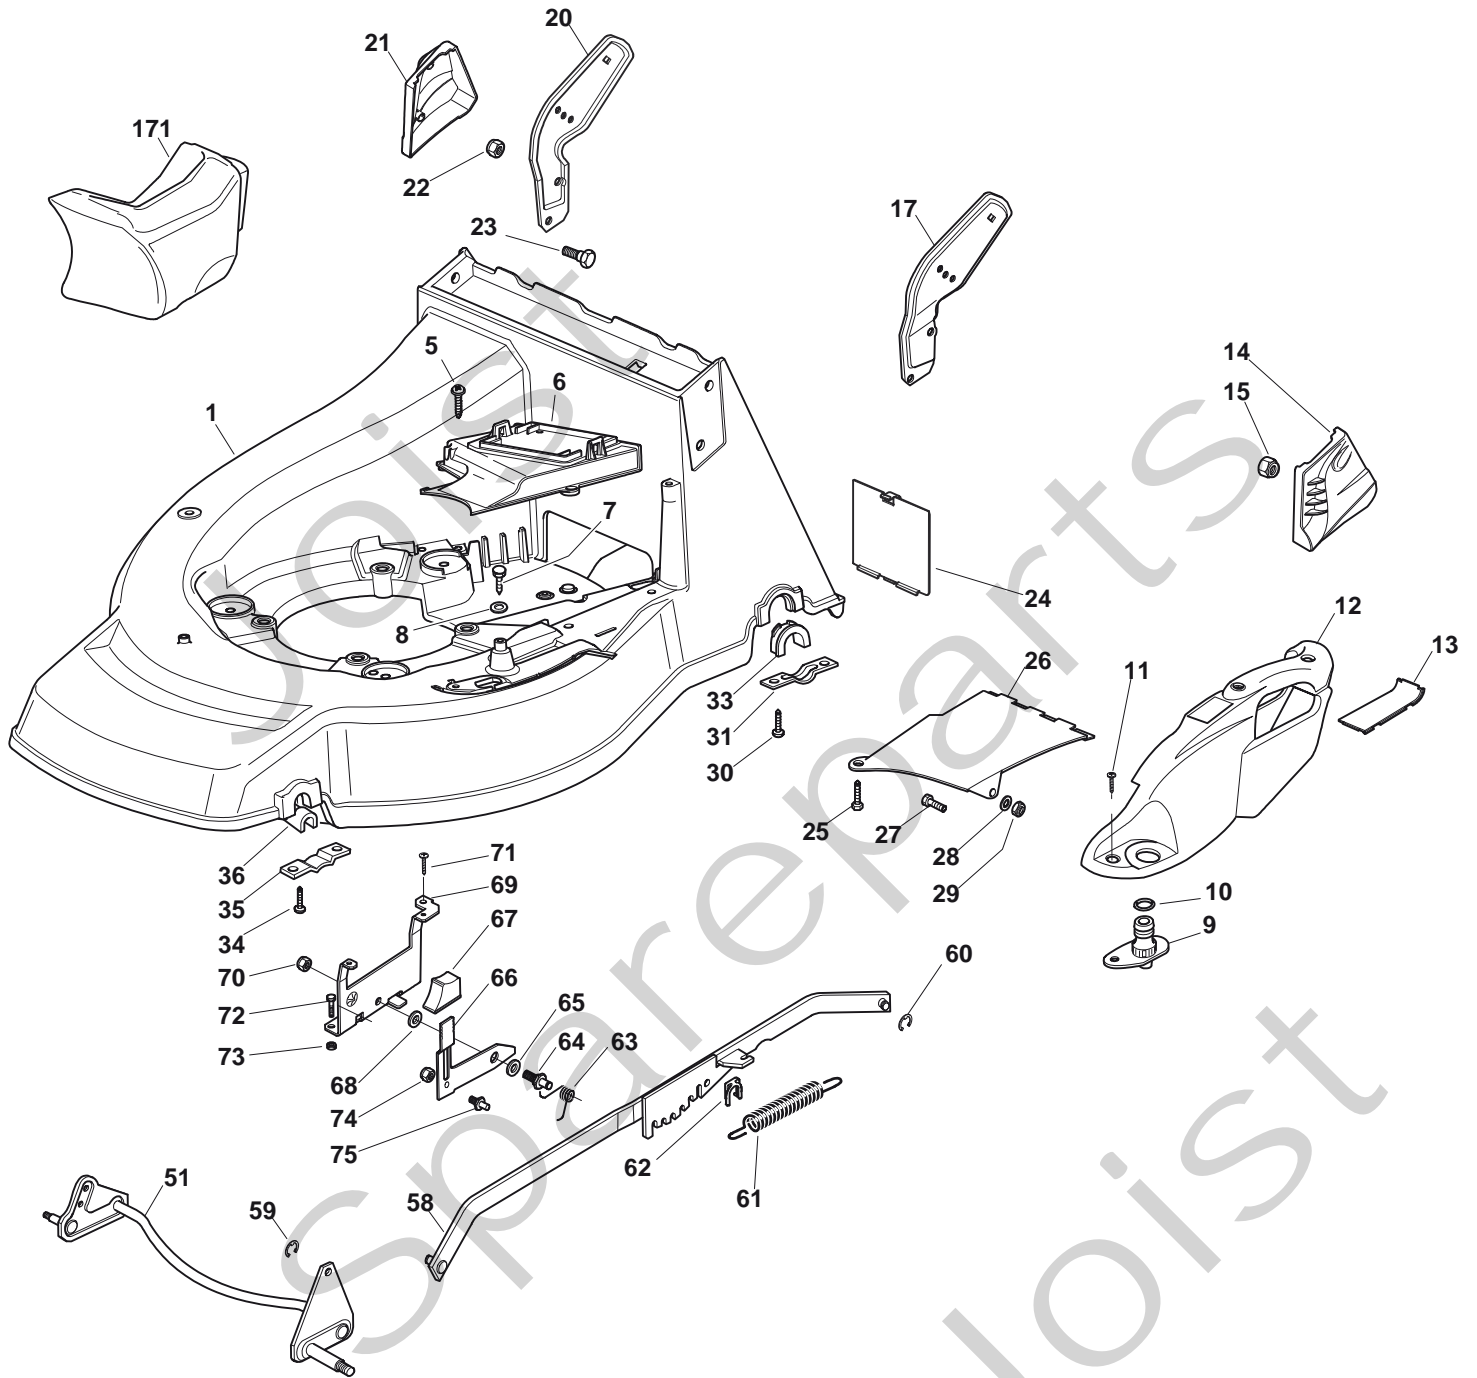

TURBO POWER 50 S B

TURBO POWER 50 S B

Pos. Fig.	Antal Quantity	Art No Part No	Benämning	Description	Anmärkning Notes
1	1	81003500/0	Chassi-röd	Deck Red	
5	2	12728522/0	Skruv	Screw	
6	1	22060221/0	Skydd	Protection, Belt	
7	1	12729600/0	Skruv	Screw	
8	2	12523040/0	Bricka	Washer	
9	1	22034000/0	Hjulaxel-ram	Washing Connection	
10	1	19035000/0	Fläkt	Or Ring	
11	3	12728520/0	Skruv	Screw	
12	1	22060146/0	Kåpa	Deck, Adjustment	
13	1	22546070/0	Plåt	Plate	
14	1	22601003/0	Skydd	Protection	
15	2	12155000/0	Mutter	Nut	
17	1	22778397/1	Fäste-vä	Bracket, L	
20	1	22778396/1	Fäste-hö	Bracket, R	
21	1	322601002/1	Skydd	Protection	
22	2	12155000/0	Mutter	Nut	
23	2	12793301/0	Skruv	Screw	
24	1	22595352/0		Inspection Door	
25	1	12729600/0	Skruv	Screw	
26	1	22108205/0	Kil	Conveyor	
27	1	12789000/0	Skruv	Screw	
28	1	12523020/0	Bricka	Washer	
29	1	12154330/0	Mutter	Nut	
30	4	12731350/0	Skruv	Screw	
31	2	22545147/0	Plåt	Plate	
33	2	22038407/0	Distans	Brass	
34	4	12731350/0	Skruv	Screw	
35	2	22545156/0	Plåt	Plate	
36	2	22038400/1	Bussning	Brass	
51	1	81002801/1	Hjulaxel-ram	Axle, Front Wheels	
58	1	81001137/0	Höjdinställn.stång	Rod, Height Adjustment	
59	1	12000930/0	Avgasrör	Crown Fastener	
60	1	12000930/0	Avgasrör	Crown Fastener	
61	1	122446187/0	Fjäder	Spring	
62	1	112436051/0	Plåt	Plate	
63	1	122446176/1	Fjäder	Spring	
64	1	22517880/1	Stift	Pin	
65	1	22672152/0	Bricka	Washer	
66	1	22322829/1	Reglagebygel-drivning	Lever, Height Adjustment	
67	1	22602000/0	Tryckring	Pushbutton, Lever	
68	1	22672151/0	Bricka	Washer	
69	1	22785115/0	Fäste	Support, Height	
70	1	12155000/0	Mutter	Nut	
71	1	12729600/0	Skruv	Screw	
72	2	12793101/0	Skruv	Screw	
73	2	12293201/0	Mutter	Nut	
74	1	12154510/0	Mutter	Nut	
75	1	22519746/0	Stift	Pin	
171	1	22140224/0	Deflektor	Cap