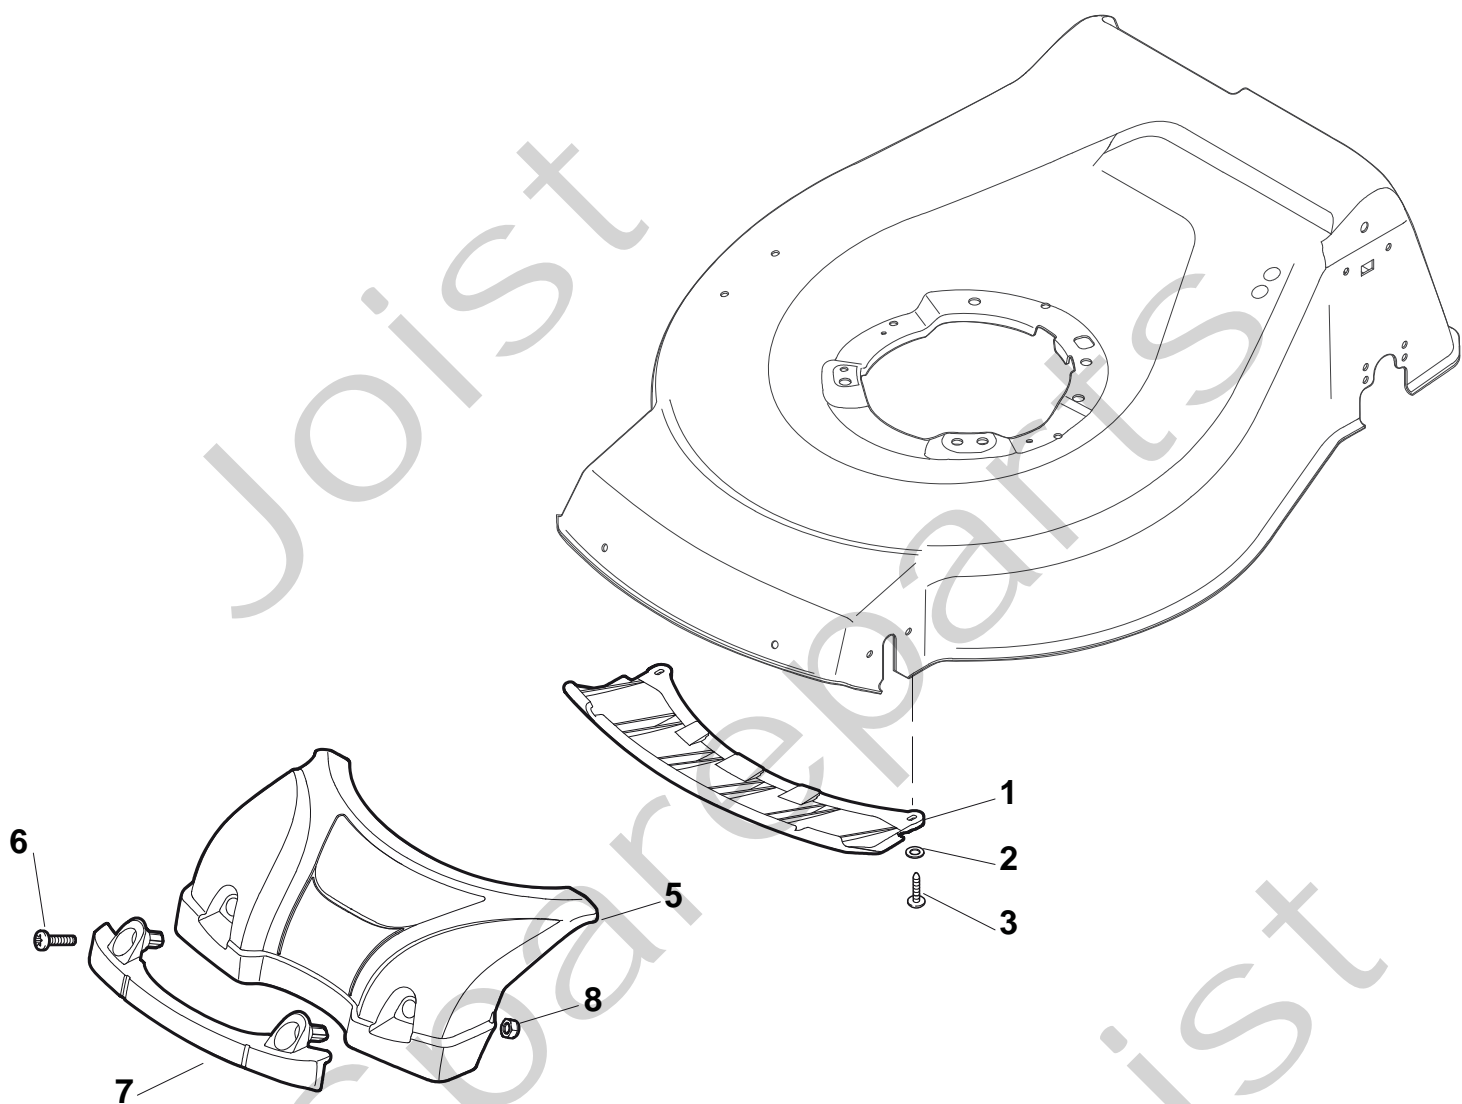

Genuine Spare Parts

www.stiga.com

TURBO 48 S BW PLUS B Model Year 2011

- Use GLOBAL GARDEN PRODUCT Genuine Spare Parts specified in the parts list for repair and/or replacement.
- The contents described in the parts list may change due to improvement.
- The drawings of the spare parts are only indicative and might not represent the part in question exactly.
- The indications "right" - "left" - "front" - "rear" refer to the position of the operator when using the machine.
- When placing orders of parts for repair and/or replacement, make sure that the illustrated parts list is the one applying to the machine's year of manufacture, as shown on the identification plate attached to the machine.

TURBO 48 S BW PLUS B

TURBO 48 S BW PLUS B

Pos. Fig.	Antal Quantity	Art No Part No	Benämning	Description	Anmärkning Notes
1	1	381003914/0	Chassi-gul	Deck Yellow	
2	1	122534131/0	Remstyrning	Pin	
3	1	381003398/0	Höjdinställningsspak	Lever, Height Adjustment	
4	1	12154510/0	Mutter	Nut	
5	1	12788512/0	Skruv	Screw	
6	1	322394503/0	Knopp	Knob	
7	1	12521310/0	Bricka	Washer	
8	1	12150000/0	Mutter	Nut	
10	1	122943013/0	Skruv	Screw	
11	1	381002030/0	Höjdinställn.stång	Rod, Height Adjustment	
12	1	112436051/0	Plåt	Plate	
13	3	112727803/0	Skruv	Screw	
14	3	12154510/0	Mutter	Nut	
15	1	112727801/0	Skruv	Screw	
16	1	381002883/1	Hjulaxel-fram	Axle, Front Wheels	
17	1	12154510/0	Mutter	Nut	
21	2	322600145/0	Hjulskydd	Protection, Wheel	
24	4	12521350/0	Bricka	Washer	
25	4	12155000/0	Mutter	Nut	
27	2	322600208/0	Hjulskydd	Protection, Wheel	
31	1	381302835/0	Hjulaxel-bakre	Axle, Rear Wheels	
32	1	122450460/0	Fjäder	Spring	
33	4	112728697/0	Skruv	Screw	
34	2	22545152/0	Plåt	Plate	
35	4	112728697/0	Skruv	Screw	
36	2	322785304/0	Fäste	Support	
37	1	122570134/0	Drev hö	Pinion L	
38	2	322120115/0	Ringdrev	Ring Gear	
39	6	112728706/0	Skruv	Screw	
40	1	122570133/0	Drev vä	Pinion R	
41	1	122446192/0	Fjäder	Spring	