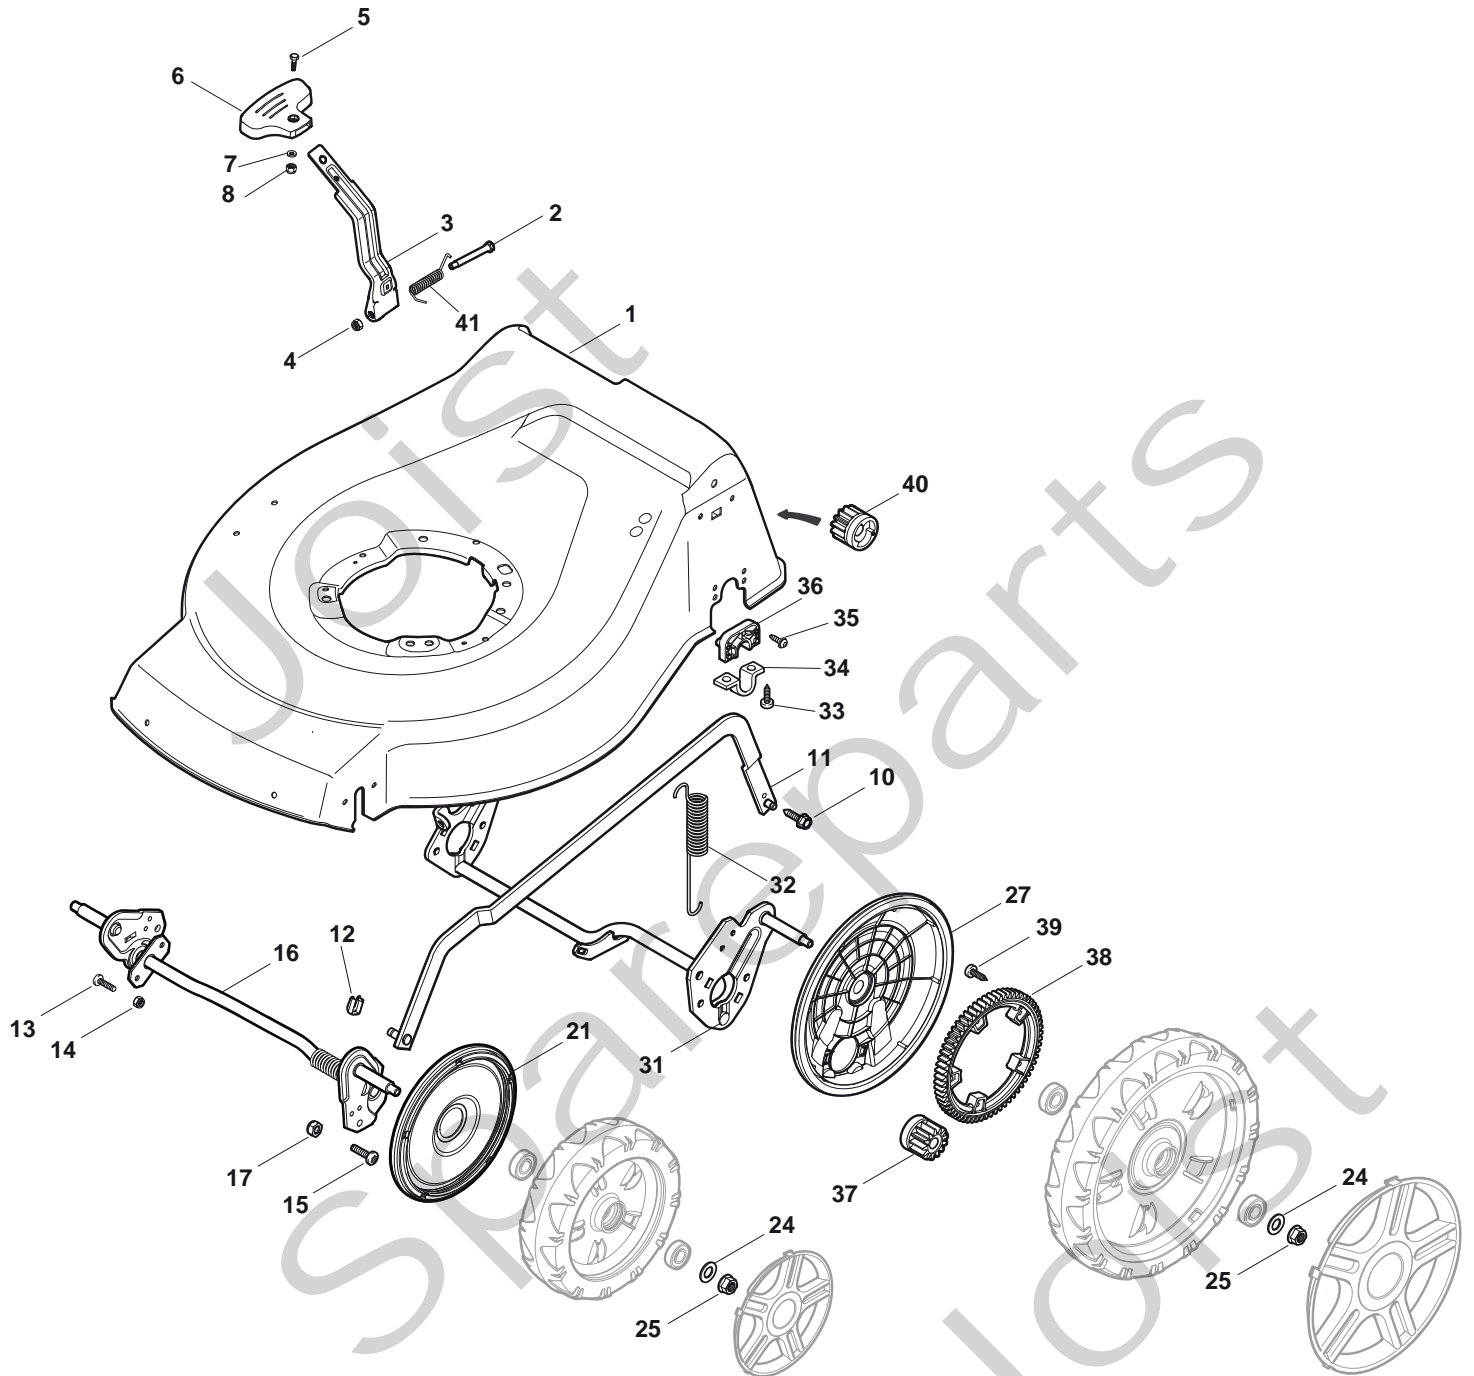

Genuine Spare Parts

www.stiga.com

TURBO 48 S BW PLUS B Model Year 2011

- Use GLOBAL GARDEN PRODUCT Genuine Spare Parts specified in the parts list for repair and/or replacement.
- The contents described in the parts list may change due to improvement.
- The drawings of the spare parts are only indicative and might not represent the part in question exactly.
- The indications "right" - "left" - "front" - "rear" refer to the position of the operator when using the machine.
- When placing orders of parts for repair and/or replacement, make sure that the illustrated parts list is the one applying to the machine's year of manufacture, as shown on the identification plate attached to the machine.

TURBO 48 S BW PLUS B

TURBO 48 S BW PLUS B

Pos. Fig.	Antal Quantity	Art No Part No	Benämning	Description	Anmärkning Notes
1	1	381003914/0	Chassi-gul	Deck Yellow	
2	1	122534131/0	Remstyrning	Pin	
3	1	381003398/0	Höjdinställningsspak	Lever, Height Adjustment	
4	1	12154510/0	Mutter	Nut	
5	1	12788512/0	Skruv	Screw	
6	1	322394503/0	Knopp	Knob	
7	1	12521310/0	Bricka	Washer	
8	1	12150000/0	Mutter	Nut	
10	1	122943013/0	Skruv	Screw	
11	1	381002030/0	Höjdinställn.stång	Rod, Height Adjustment	
12	1	112436051/0	Plåt	Plate	
13	3	112727803/0	Skruv	Screw	
14	3	12154510/0	Mutter	Nut	
15	1	112727801/0	Skruv	Screw	
16	1	381002883/1	Hjulaxel-fram	Axle, Front Wheels	
17	1	12154510/0	Mutter	Nut	
21	2	322600145/0	Hjulskydd	Protection, Wheel	
24	4	12521350/0	Bricka	Washer	
25	4	12155000/0	Mutter	Nut	
27	2	322600208/0	Hjulskydd	Protection, Wheel	
31	1	381302835/0	Hjulaxel-bakre	Axle, Rear Wheels	
32	1	122450460/0	Fjäder	Spring	
33	4	112728697/0	Skruv	Screw	
34	2	22545152/0	Plåt	Plate	
35	4	112728697/0	Skruv	Screw	
36	2	322785304/0	Fäste	Support	
37	1	122570134/0	Drev hö	Pinion L	
38	2	322120115/0	Ringdrev	Ring Gear	
39	6	112728706/0	Skruv	Screw	
40	1	122570133/0	Drev vä	Pinion R	
41	1	122446192/0	Fjäder	Spring	