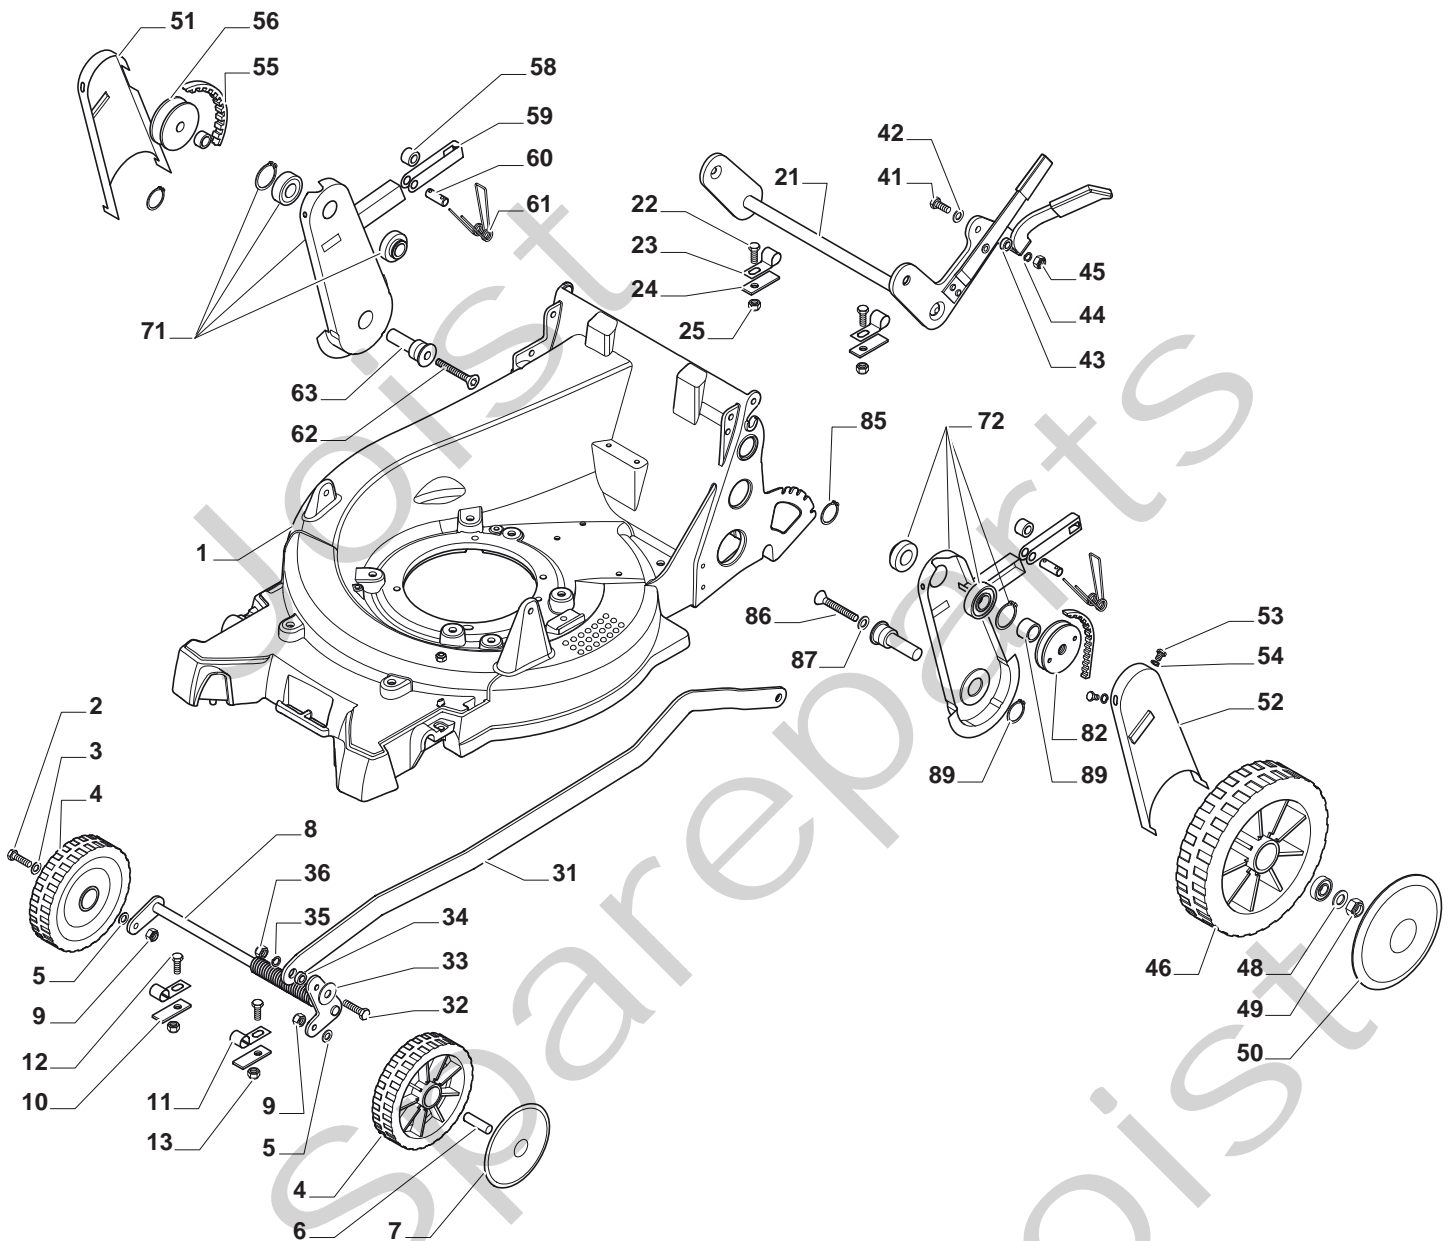

TURBO HD 60 MHV - Model Year 2010

TURBO HD 60 MHV - Model Year 2010

Pos. Fig.	Antal Quantity	Art No Part No	Benämning	Description	Anmärkning Notes
1	1	381003773/0	Chassi	Deck Grey	
2	2	12691700/0	Skruv	Screw	
3	2	12523060/0	Bricka	Washer	
4	2	15796	Stödhjul	Wheel D.200	
5	2	12524010/0	Bricka	Washer	
6	2	10724	Sprint	Pin	
7	2	14604	Navkapsel-grå	Hub Cap, Grey D.200	
8	1	381002867/0	Hjulaxel	Axle, Front Wheels	
9	2	12155000/0	Mutter	Nut	
10	2	10646	Plåt	Plate	
11	2	14109	Platta	Plate	
12	2	12793701/0	Skruv	Screw	
13	2	12524010/0	Bricka	Washer	
21	1	11760	Hjulaxel	Axle, Rear Wheels	
22	2	12793701/0	Skruv	Screw	
23	2	14109	Platta	Plate	
24	2	10646	Plåt	Plate	
25	2	12155000/0	Mutter	Nut	
31	1	381002025/0	Höjdinställn.stång	Rod, Height Adjustment	
32	2	12793701/0	Skruv	Screw	
33	2	12521350/0	Bricka	Washer	
34	2	11705	Bussning	Bush	
35	2	12523070/0	Bricka	Washer	
36	2	12155000/0	Mutter	Nut	
41	1	12793700/0	Skruv	Screw	
42	1	12521350/0	Bricka	Washer	
43	1	11705	Bussning	Bush	
44	1	12523070/0	Bricka	Washer	
45	1	12155000/0	Mutter	Nut	
46	2	15795	Stödhjul	Wheel D.250	
48	2	12523060/0	Bricka	Washer	
49	2	12155000/0	Mutter	Nut	
50	2	14601	Navkapsel-grå	Hub Cap, Grey D.250	
51	1	381119751/0	Remskydd	Protection, Belt	
52	1	381119753/0	Remskydd	Protection, Belt	
53	4	12788800/0	Skruv	Screw	
54	4	12581500/0	Låsbricka	Grower	
55	2	10700	Drivrem	Belt	
56	1	11109	Remskiva	Pulley	
58	2	10530	Bussning	Bush	
59	2	10529	Plåt	Plate	
60	2	10531	Sprint	Pin	
61	2	10636	Fjäder	Spring	
62	1	112882030/0	Skruv	Screw	
63	2	10467	Sprint	Pin	
71	1	11763	Protection, Belt	Protection, Belt	
72	1	11762	Protection, Belt	Protection, Belt	
81	2	11108	Distans	Spacer	
82	1	11110	Remskiva	Pulley	
85	2	112609800/0	Seegerring	Seeger	
86	1	112882035/0	Skruv	Screw	
87	1	12523070/0	Bricka	Washer	
89	2	112609800/0	Seegerring	Seeger