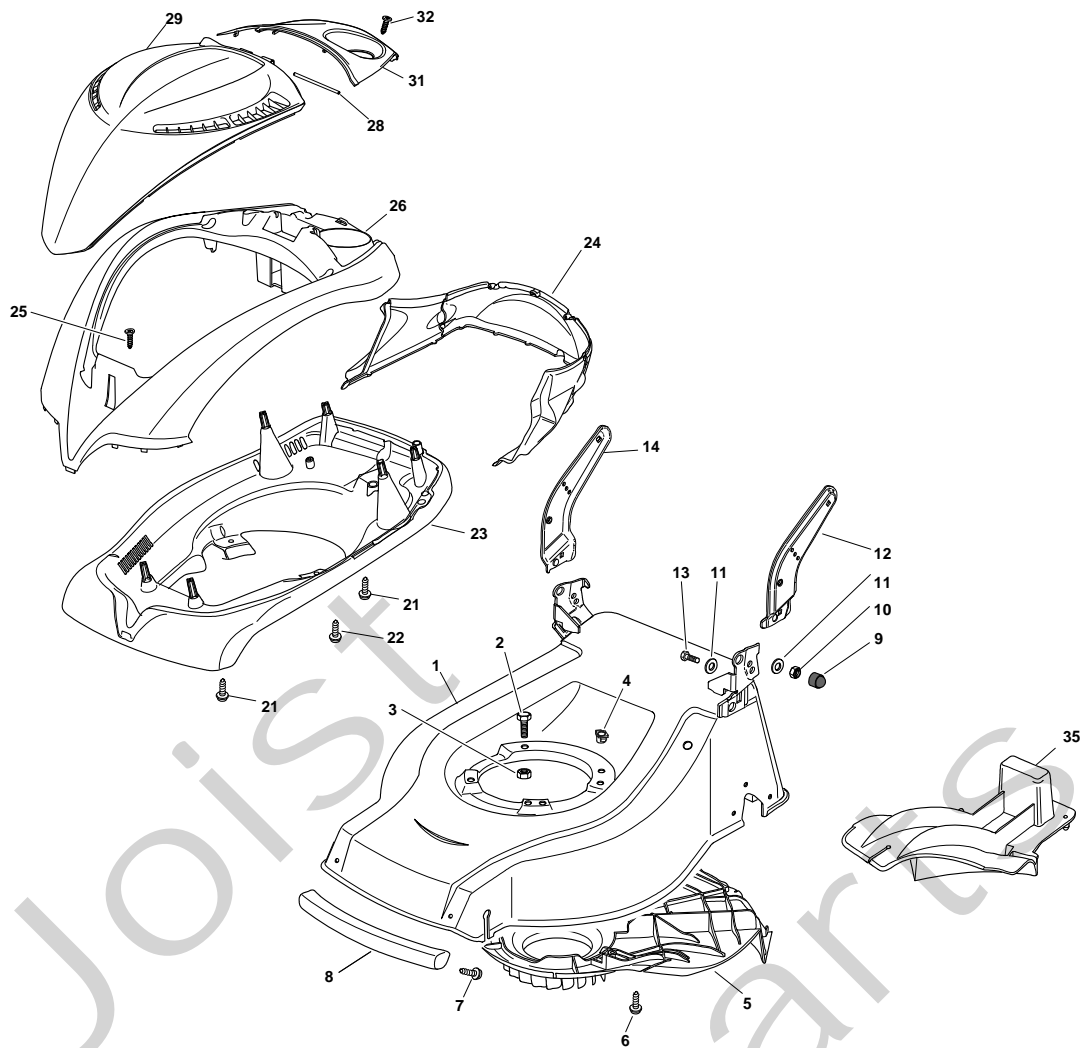

Pos. Fig.	Antal Quantity	Art No Part No	Benämning	Description	Anmärkning Notes
1	1	381003712/0	Chassi	Deck Grey	
2	3	12691100/0	Skruv	Screw	
3	3	12154510/0	Mutter	Nut	
4	1	22291150/0	Gummihylsa	Rubber Insert	
5	1	322060224/1	Skydd	Protection	
6	3	12728460/0	Skruv	Screw	
7	2	12735404/0	Skruv	Screw	
8	1	322485000/0	Skydd-grå	Grey Protection	
9	2	18203854/0	Tätningshylsa	Protection	
10	2	12155000/0	Mutter	Nut	
11	4	22671653/0	Bricka	Washer	
12	1	322778433/0	Fäste-vå	Bracket, L	
13	2	12793301/0	Skruv	Screw	
14	1	322778431/0	Fäste-hö	Bracket, R	
21	4	12728300/0	Skruv	Screw	
22	2	112728696/0	Skruv	Screw	
23	1	322109822/0	Kåpa-undre	Cover, Lower Yellow	
24	1	322109739/0	Kåpa-bakre, grå	Rear Cover, Grey	
25	6	112728706/0	Skruv	Screw	
26	1	322109823/0	Kåpa-övre	Cover, Upper Yellow	
28	1	122517861/0	Sprint	Pin	
29	1	381119700/0	Kåpa-övre	Cover, Upper Grey	
31	1	322109738/0	Kåpa-grå	Cover, Grey	
32	2	112728696/0	Skruv	Screw	
35	1	322140234/0	Mulchplugg	Deflector