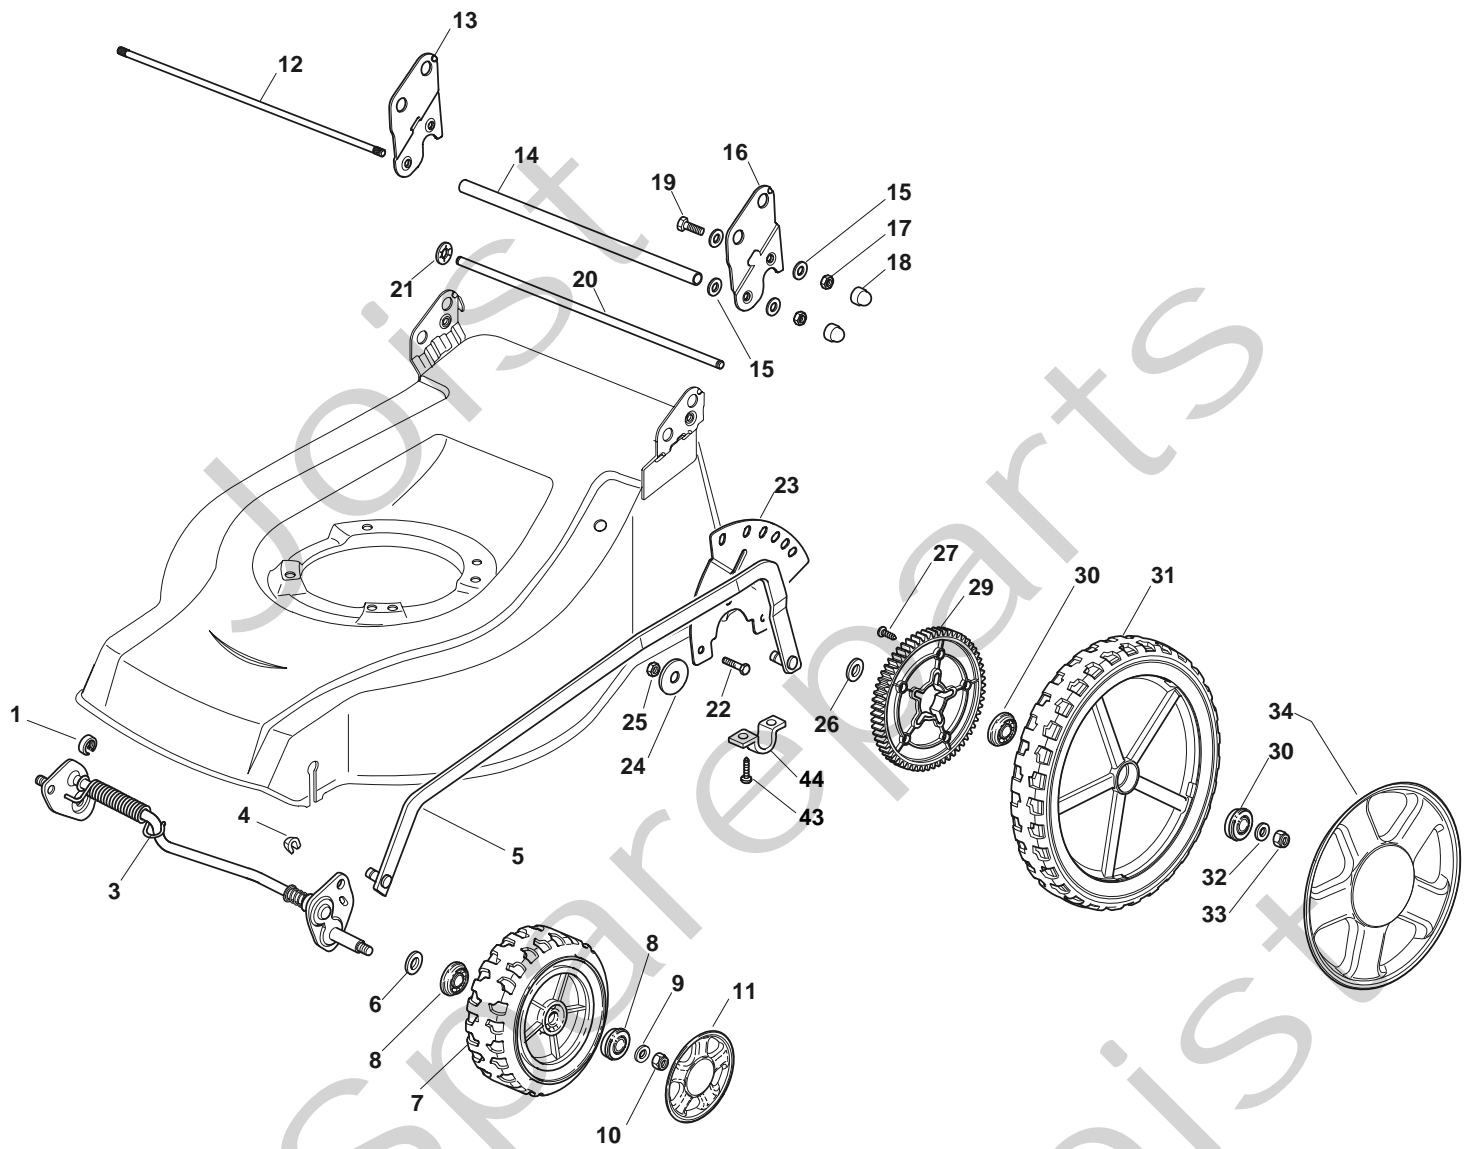

TURBO 53 4S BW SILENT RENTAL - Model Year 2009

Pos. Fig.	Antal Quantity	Art No Part No	Benämning	Description	Anmärkning Notes
1	2	22171002/0	Distans	Spacer	
2	1	381002859/0	Hjulaxel	Axle, Front Wheels	
3	2	12436050/0	Låsplatta	Plate	
4	1	381002017/0	Höjdiställn.stång	Rod, Height Adjustment	
5	2	12530150/0	Bricka	Washer	
6	4	22122200/0	Kullager	Bearing	
7	2	81007343/0	Hjul	Wheel	
8	2	12521350/0	Bricka	Washer	
10	2	12155000/0	Mutter	Nut	
11	2	22110492/0	Navkapsel	Hub Cap Grey	
12	1	22517702/1	Pivotstång	Stone Guard Fulcrum	
13	1	22778427/0	Fäste-hö	Bracket, R	
14	1	22869717/0	Distansrör	Spacer	
15	8	22671653/0	Bricka	Washer	
16	1	22778429/0	Fäste-vä	Bracket, L	
17	4	12155000/0	Mutter	Nut	
18	4	18203854/0	Tätningshylsa	Protection	
19	2	12793301/0	Skruv	Screw	
20	1	22517860/0	Axel	Pin	
21	2	12604899/0	Låsbricka	Crown Fastener	
22	3	12792611/0	Skruv	Screw	
23	1	322735579/1	Höjdiställn.sektor	Sector, Height Adjustment	
24	3	12523060/0	Bricka	Washer	
25	3	12155000/0	Mutter	Nut	
26	2	22675100/0	Bricka	Washer	
27	6	12728691/0	Skruv	Screw	
29	2	22120110/0	Drev	Sprocket	
30	4	22122200/0	Kullager	Bearing	
31	2	81007380/0	Hjul	Wheel	
32	4	12521350/0	Bricka	Washer	
33	2	12155000/0	Mutter	Nut	
34	2	322110560/0	Navkapsel-grå	Hub Cap, Grey D.300	
43	4	12731350/0	Skruv	Screw	
44	2	22545152/0	Bygel	Plate