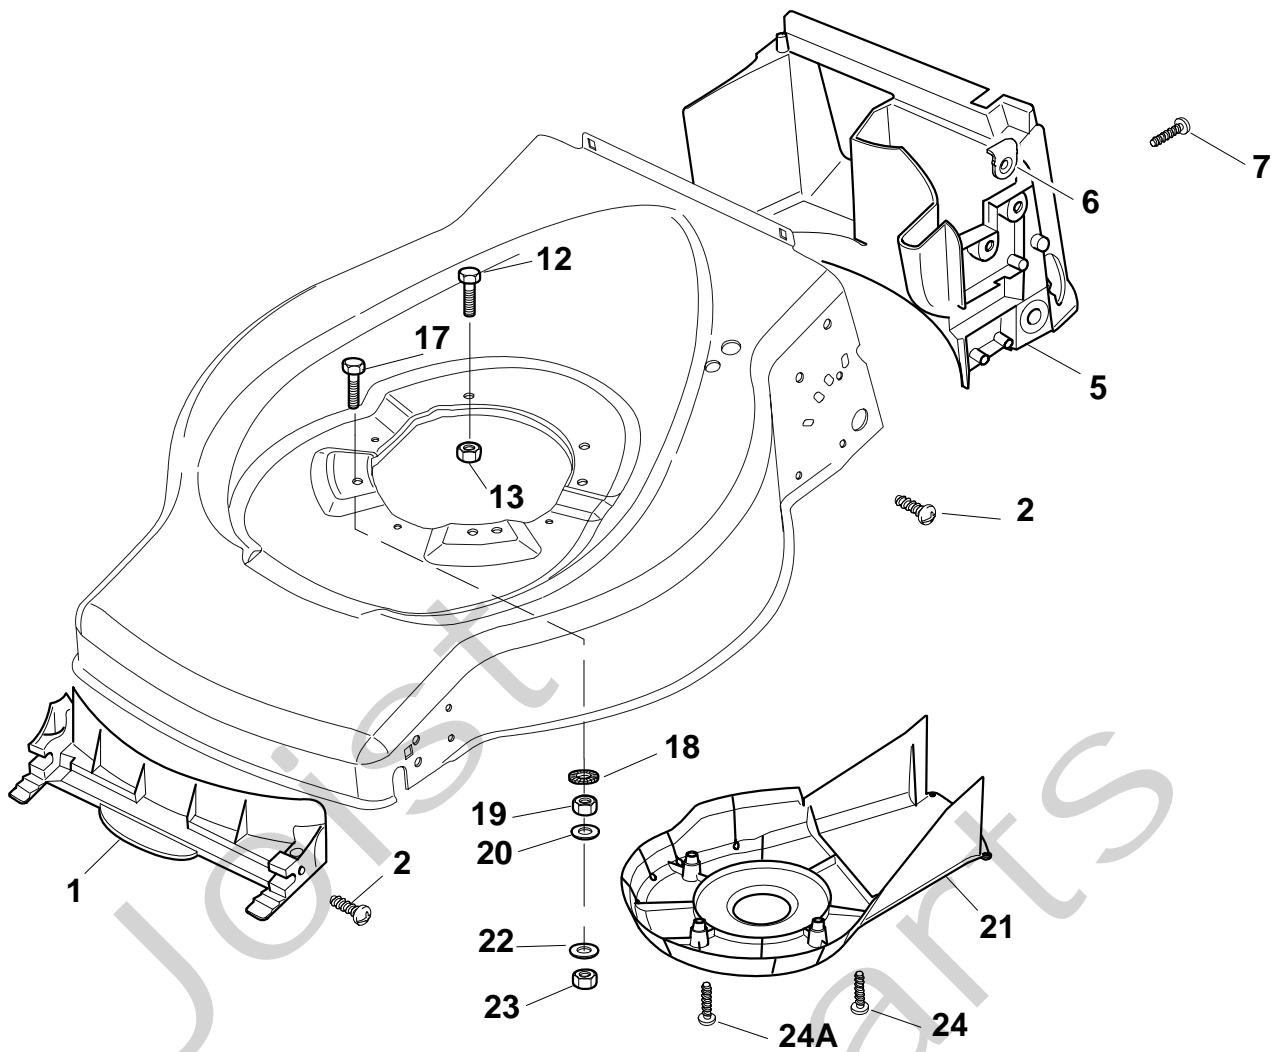

Pos. Fig.	Antal Quantity	Art No Part No	Benämning	Description	Anmärkning Notes
1	1	22108271/0	Ledplåt-främre	Front Conveyor Assy	
2	6	12728686/0	Skruv	Screw	
5	1	22108272/2	Ledplåt-bakre	Rear Conveyor Assy	
6	4	322545189/0	Plåt	Plate	
7	2	12728686/0	Skruv	Screw	
12	2	12793701/0	Skruv	Screw	
13	2	12293201/0	Mutter	Nut	
17	1	12775000/0	Skruv	Screw	(B&S Classic/Sprint/Ls/Lc)
18	1	12540060/0	Bricka	Washer	
19	1	12293200/0	Mutter	Nut	
20	1	22671651/0	Bricka	Washer	
21	1	322060222/0	Remskydd	Protection, Belt	534
22	1	25670011/0	Bricka	Washer	
23	1	12155000/0	Mutter	Nut	
24A	2	12728530/0	Skruv	Screw	534
24	2	12728686/0	Skruv	Screw	
34	1	322140233/0	Mulchplugg	Deflector