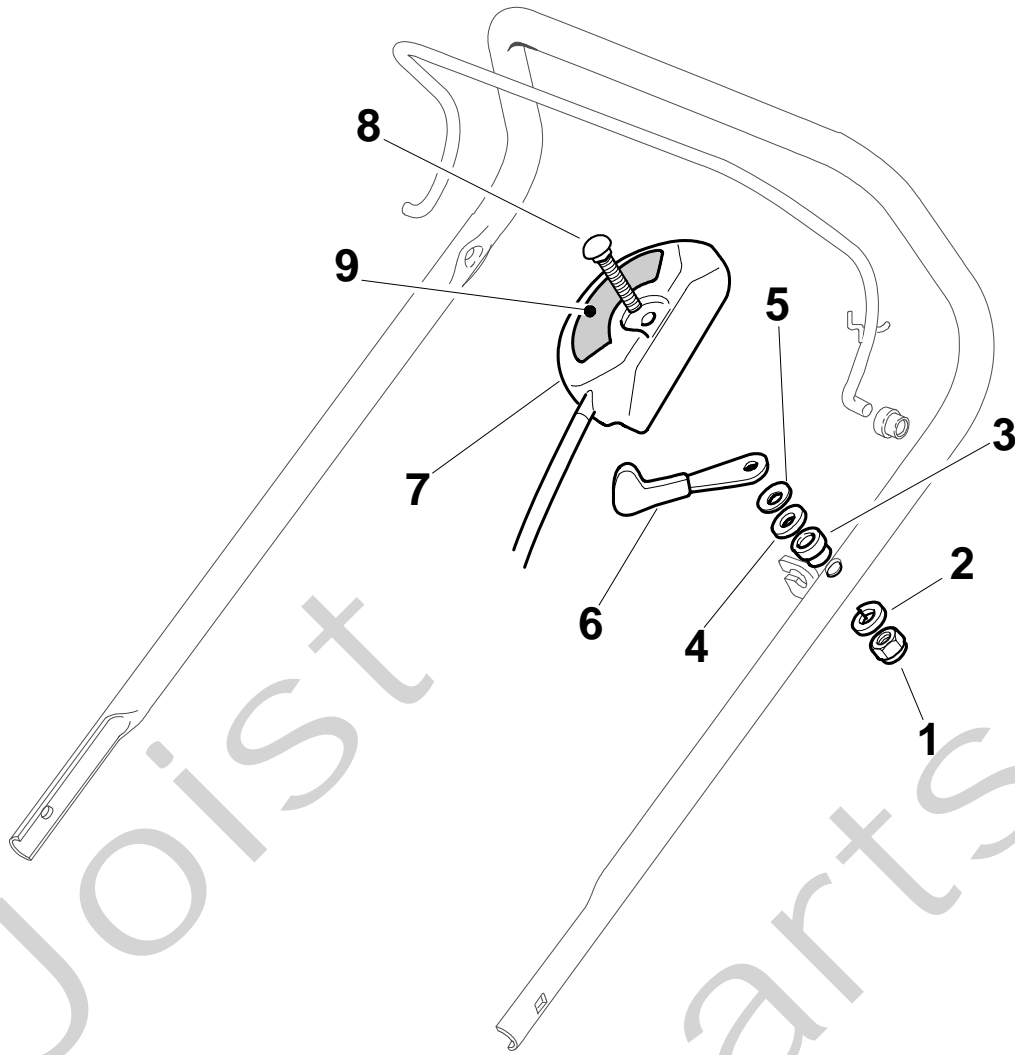

Pos. Fig.	Antal Quantity	Art No Part No	Benämning	Description	Anmärkning Notes
1	1	12291000/0	Mutter	Nut	
2	1	12581500/0	Låsbricka	Grower	
3	1	22171005/0	Distans	Spacer	
4	1	12521360/0	Bricka	Washer	
5	1	12508100/0	Låsbricka	Washer	
6	1	81007279/1	Gasarm	Lever, Throttle	(B&S 625-675-700 Series - Honda - Ggp 140-160-196 cc)
7	1	81007080/0	Gaswire	Cable, Trottle	
8	1	12815000/0	Skruv	Screw	
9	1	14356703/0	Dekal	Label	(Honda GCV 160-190 Autochoke)