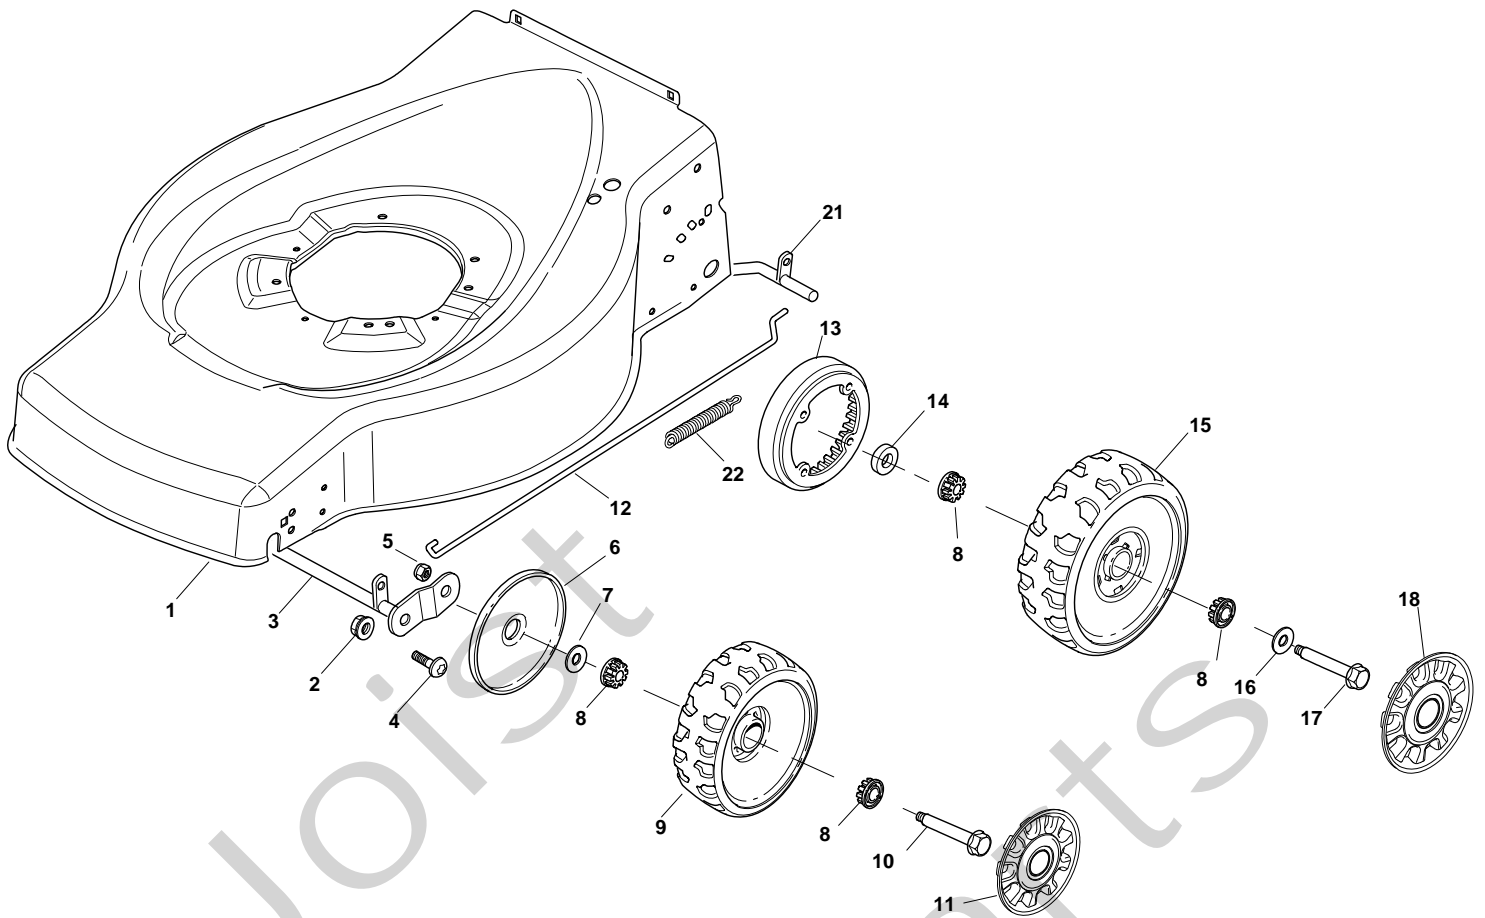

Genuine Spare Parts

www.stiga.com

COMBI 53 S B Model Year 2010

- Use GLOBAL GARDEN PRODUCT Genuine Spare Parts specified in the parts list for repair and/or replacement.
- The contents described in the parts list may change due to improvement.
- The drawings of the spare parts are only indicative and might not represent the part in question exactly.
- The indications "right" - "left" - "front" - "rear" refer to the position of the operator when using the machine.
- When placing orders of parts for repair and/or replacement, make sure that the illustrated parts list is the one applying to the machine's year of manufacture, as shown on the identification plate attached to the machine.

COMBI 53 S B - Model Year 2010

Pos. Fig.	Antal Quantity	Art No Part No	Benämning	Description	Anmärkning Notes
1	1	381003624/0	Chassi	Deck Yellow	
2	2	12155000/0	Mutter	Nut	
3	1	81000153/0	Hjulaxel	Axle, Front Wheels	
4	2	12760600/0	Skruv	Screw	
5	2	22131750/0	Mutter	Nut	
6	2	22600095/0	Hjulskydd	Protection	
7	2	22671651/0	Bricka	Washer	
9	2	22686091/1	Hjul	Wheel	
10	2	22524341/0	Hjulbult	Pin	
11	2	22110491/0	Navkapsel	Hub Cap Grey	
12	1	122033319/0	Höjdinställn.stång	Adjustment Rod	
13	2	22120109/0	Kuggring	Sprocket	
14	2	22170622/0	Distans	Spacer	
15	2	22686093/0	Hjul	Wheel	
16	2	12523050/0	Bricka	Washer	
17	2	12735599/0	Skruv	Screw	
18	2	322110594/0	Navkapsel	Hub Cap	
19	4	22675100/0	Bricka	Washer	
20	8	22122200/0	Kullager	Bearing	
21	1	81000159/0	Hjulaxel	Axle, Rear Wheels	
22	1	122446186/0	Fjäder	Spring	