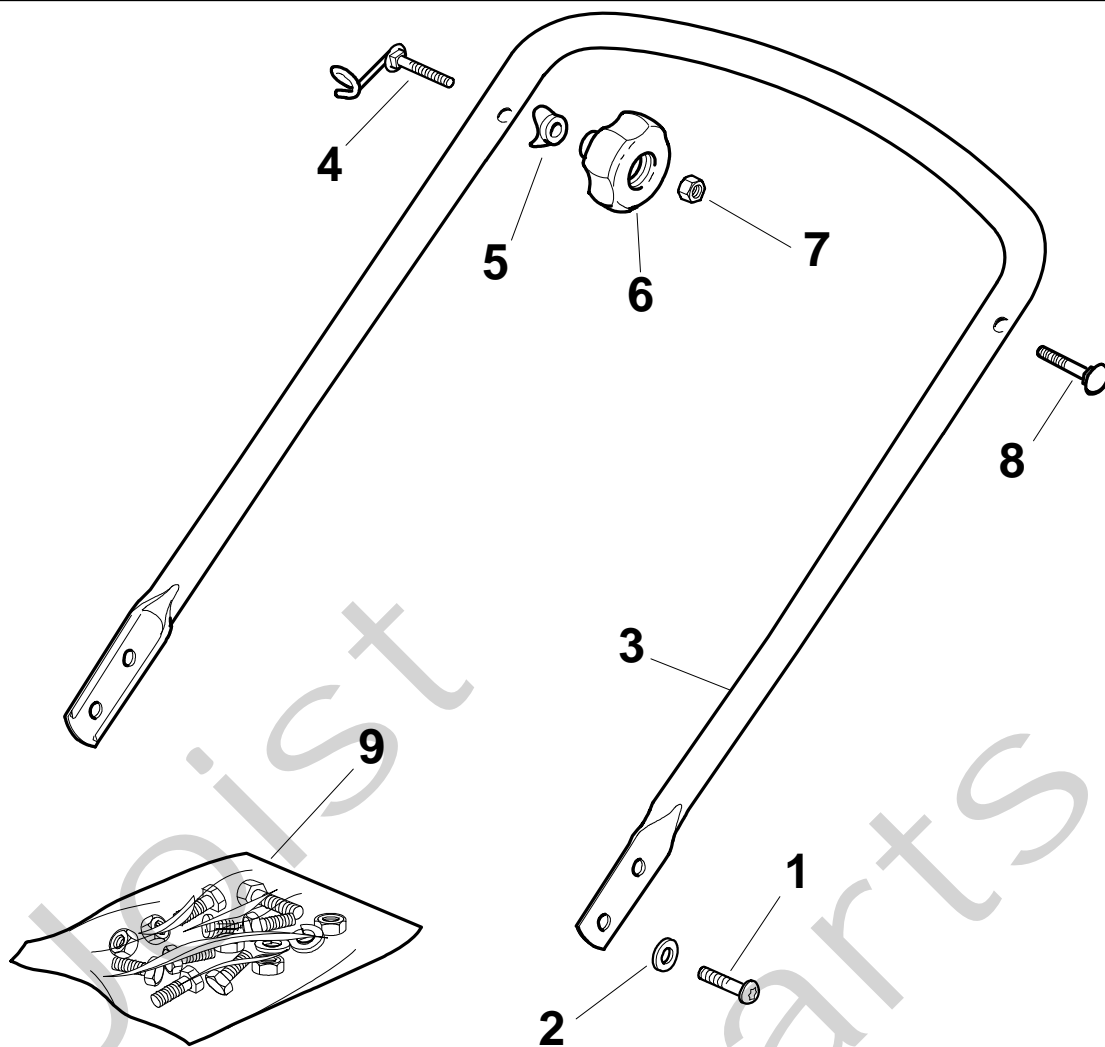

Genuine Spare Parts

www.stiga.com

COMBI 53 S B Model Year 2010

- Use GLOBAL GARDEN PRODUCT Genuine Spare Parts specified in the parts list for repair and/or replacement.
- The contents described in the parts list may change due to improvement.
- The drawings of the spare parts are only indicative and might not represent the part in question exactly.
- The indications "right" - "left" - "front" - "rear" refer to the position of the operator when using the machine.
- When placing orders of parts for repair and/or replacement, make sure that the illustrated parts list is the one applying to the machine's year of manufacture, as shown on the identification plate attached to the machine.

COMBI 53 S B - Model Year 2010

Pos. Fig.	Antal Quantity	Art No Part No	Benämning	Description	Anmärkning Notes
1	1	381003624/0	Chassi	Deck Yellow	
2	2	12155000/0	Mutter	Nut	
3	1	81000153/0	Hjulaxel	Axle, Front Wheels	
4	2	12760600/0	Skruv	Screw	
5	2	22131750/0	Mutter	Nut	
6	2	22600095/0	Hjulskydd	Protection	
7	2	22671651/0	Bricka	Washer	
9	2	22686091/1	Hjul	Wheel	
10	2	22524341/0	Hjulbult	Pin	
11	2	22110491/0	Navkapsel	Hub Cap Grey	
12	1	122033319/0	Höjdinställn.stång	Adjustment Rod	
13	2	22120109/0	Kuggring	Sprocket	
14	2	22170622/0	Distans	Spacer	
15	2	22686093/0	Hjul	Wheel	
16	2	12523050/0	Bricka	Washer	
17	2	12735599/0	Skruv	Screw	
18	2	322110594/0	Navkapsel	Hub Cap	
19	4	22675100/0	Bricka	Washer	
20	8	22122200/0	Kullager	Bearing	
21	1	81000159/0	Hjulaxel	Axle, Rear Wheels	
22	1	122446186/0	Fjäder	Spring	