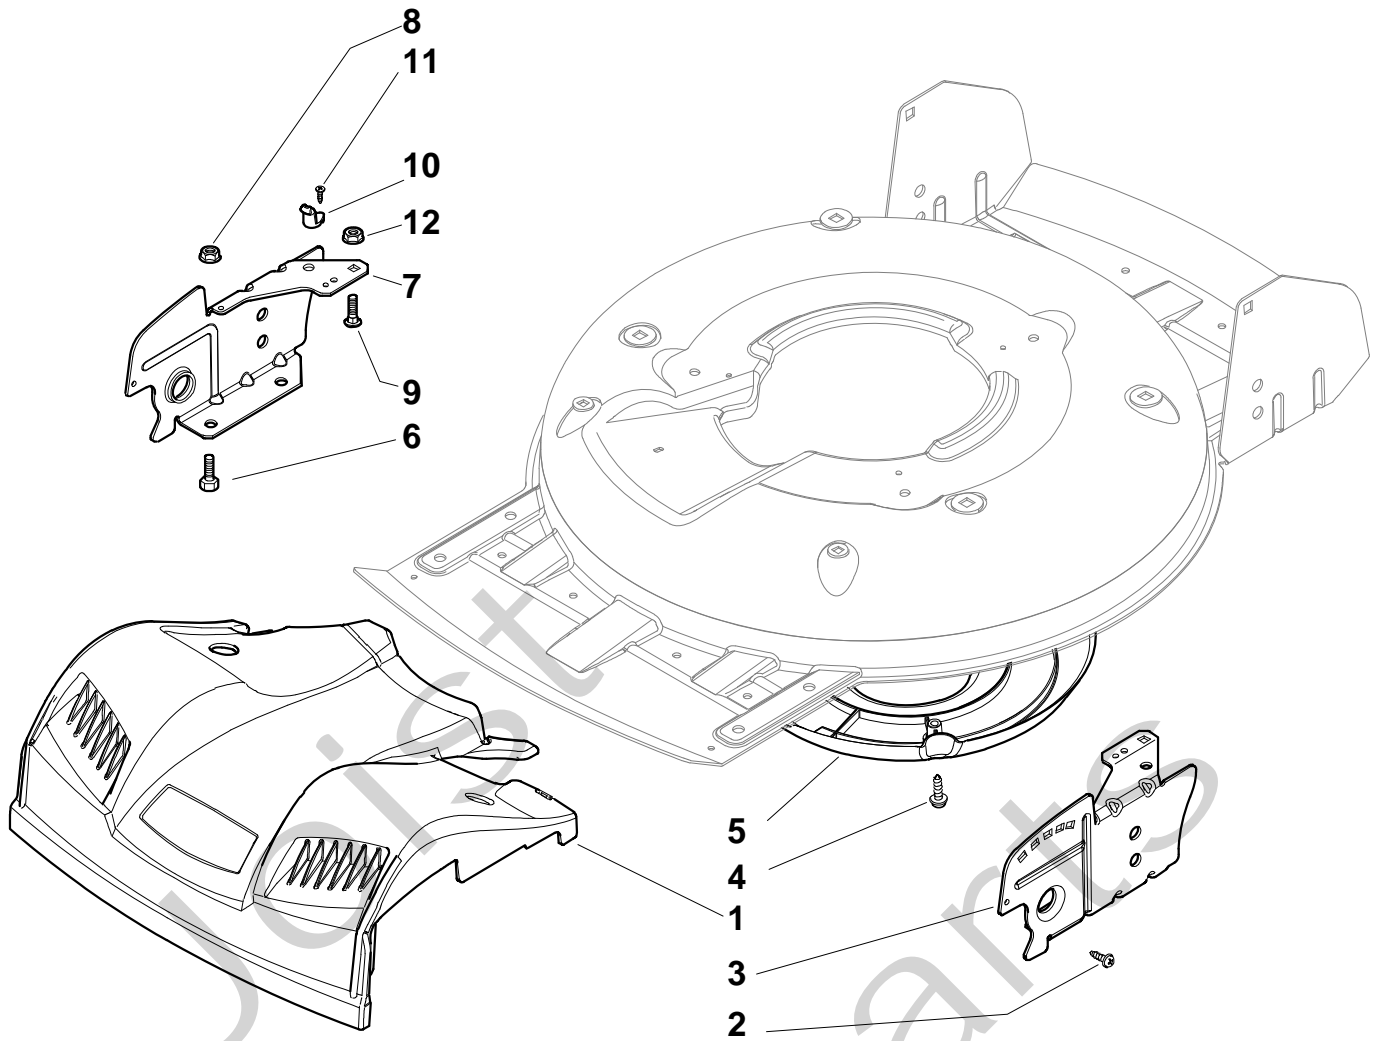

Pos. Fig.	Antal Quantity	Art No Part No	Benämning	Description	Anmärkning Notes
1	1	322226133/0	Frontkåpa-svart	Mask, Black	
2	2	12728523/0	Skruv	Screw	
3	1	22778421/0	Fäste-vä	Bracket, L	
4	3	12728530/0	Skruv	Screw	
5	1	22060220/0	Skydd	Protection	
6	4	12792611/0	Skruv	Screw	
7	1	22778419/0	Fäste-hö	Bracket, R	
8	4	12293201/0	Mutter	Nut	
9	2	12815200/0	Skruv	Screw	
10	2	22020400/0	Hållare	Fairlead	
11	2	12728523/0	Skruv	Screw	
12	2	12292102/0	Mutter	Nut