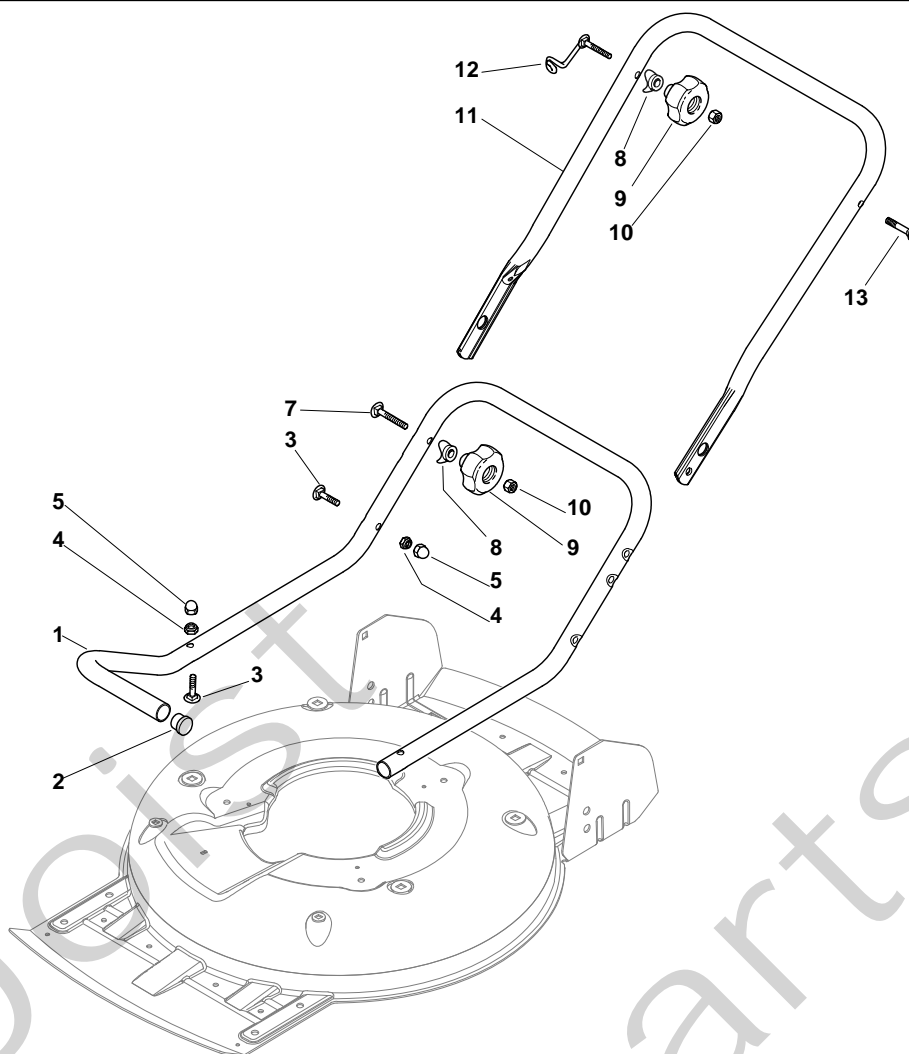

MULTICLIP 50 S - Model Year 2010

Pos. Fig.	Antal Quantity	Art No Part No	Benämning	Description	Anmärkning Notes
1	1	81006667/0	Styre-underdel	Handle, Lower Part	
2	2	18566110/0	Plugg	Cap	
3	4	12818900/0	Skruv	Screw	
4	4	12155000/0	Mutter	Nut	
5	4	18203854/0	Tätningshylsa	Protection	
6	4	12818900/0	Skruv	Screw	
7	2	12819201/0	Skruv	Screw	
8	4	22680006/1	Bricka	Washer	
9	4	322399804/1	Knopp	Knob	
10	4	12293200/0	Mutter	Nut	
11	1	81006668/0	Styre-mellandel	Handle, Middle Part	
12	1	81003801/1	Snörhållare	Guide Spring	
13	1	12819201/0	Skruv	Screw