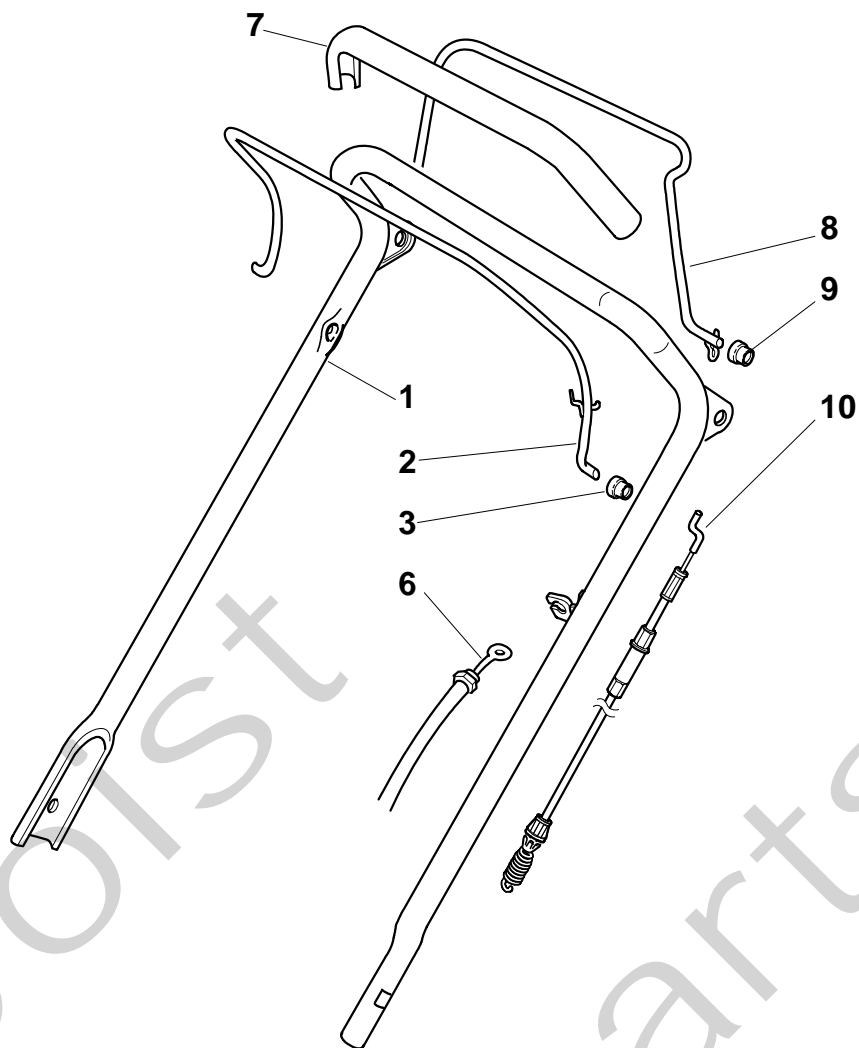

MULTICLIP 50 S - Model Year 2010

Pos. Fig.	Antal Quantity	Art No Part No	Benämning	Description	Anmärkning Notes
1	1	81007024/0	Styre-överdel	Handle, Upper Part	
2	1	81003291/3	Reglagebygel	Lever, Engine Brake	
3	2	22041966/0	Bussning	Bush	
6	1	81000634/0	Motorbromswire	Cable, Thread Engine Brake	
7	1	22291050/0	Handtag	Handgrip Black	
8	1	81003288/1	Reglagebygel	Lever, Driving	
9	2	22041965/1	Bussning	Bush	
10	1	81000734/1	Kopplingswire	Cable, Rear Drive