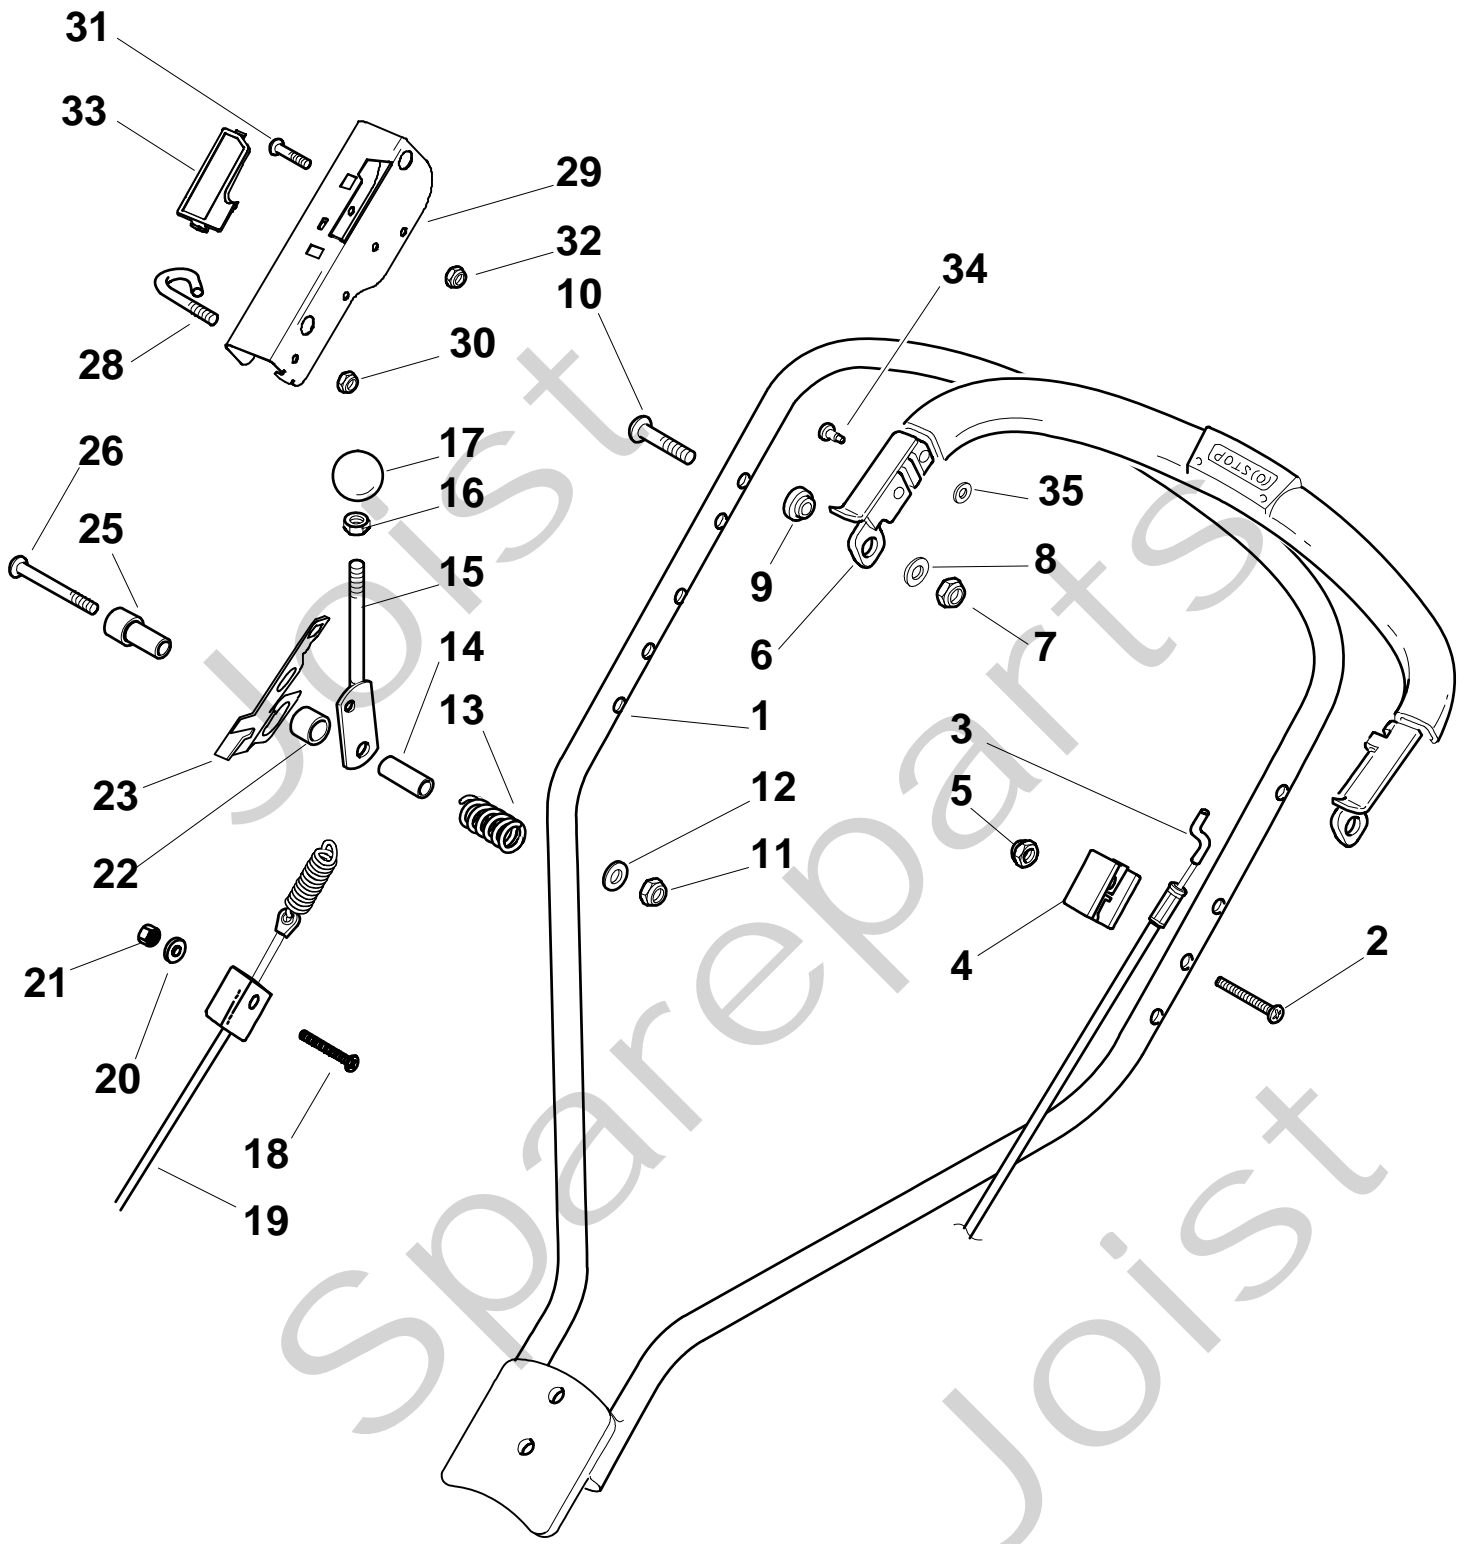

Genuine Spare Parts

www.stiga.com

MULTICLIP PRO 53 4S SVAN Model Year 2010

- Use GLOBAL GARDEN PRODUCT Genuine Spare Parts specified in the parts list for repair and/or replacement.
- The contents described in the parts list may change due to improvement.
- The drawings of the spare parts are only indicative and might not represent the part in question exactly.
- The indications "right" - "left" - "front" - "rear" refer to the position of the operator when using the machine.
- When placing orders of parts for repair and/or replacement, make sure that the illustrated parts list is the one applying to the machine's year of manufacture, as shown on the identification plate attached to the machine.

STIGA®

Pos. Fig.	Antal Quantity	Art No Part No	Benämning	Description	Anmärkning Notes
1	1	381003631/0	Chassi	Deck Grey	
2	1	322226120/0	Remskydd-gul	Belt Protection, Yellow	
3	2	12728440/0	Skruv	Screw	
4	1	12728519/0	Skruv	Screw	
5	1	22034000/0	Slanganslutning	Washing Connection	
6	1	19035000/0	O-ring	Or Ring	
8	2	22820054/0	Plugg	Cap	
9	1	22778417/0	Fäste-hö	Bracket, R	
10	4	12735595/0	Skruv	Screw	
11	4	12800815/0	Skruv	Screw	
12	1	22735569/0	Höjdinställn.sektor	Sector, Height Adjustment	
13	1	22778415/0	Fäste-vä	Bracket, L	
14	1	81006361/0	Styre-underdel	Handle, Lower Part Yellow	
14	1	81006365/0	Styre-underdel	Handle, Lower Part Black	
15	4	12293200/0	Mutter	Nut	
16	1	12523080/0	Bricka	Washer	
17	1	22399813/0	Lås ratt	Knob	

Pos. Fig.	Antal Quantity	Art No Part No	Benämning	Description	Anmärkning Notes
1	2	12691800/0	Skruv	Screw	
1	1	12692080/0	Skruv	Screw	
2	3	22170835/0	Distans	Spacer	
3	3	12521350/0	Bricka	Washer	
4	3	12155000/0	Mutter	Nut	
5	2	22820057/0	Lock-svart	Cap Black	
6	2	12604899/0	Låsbricka	Crown Fastener	