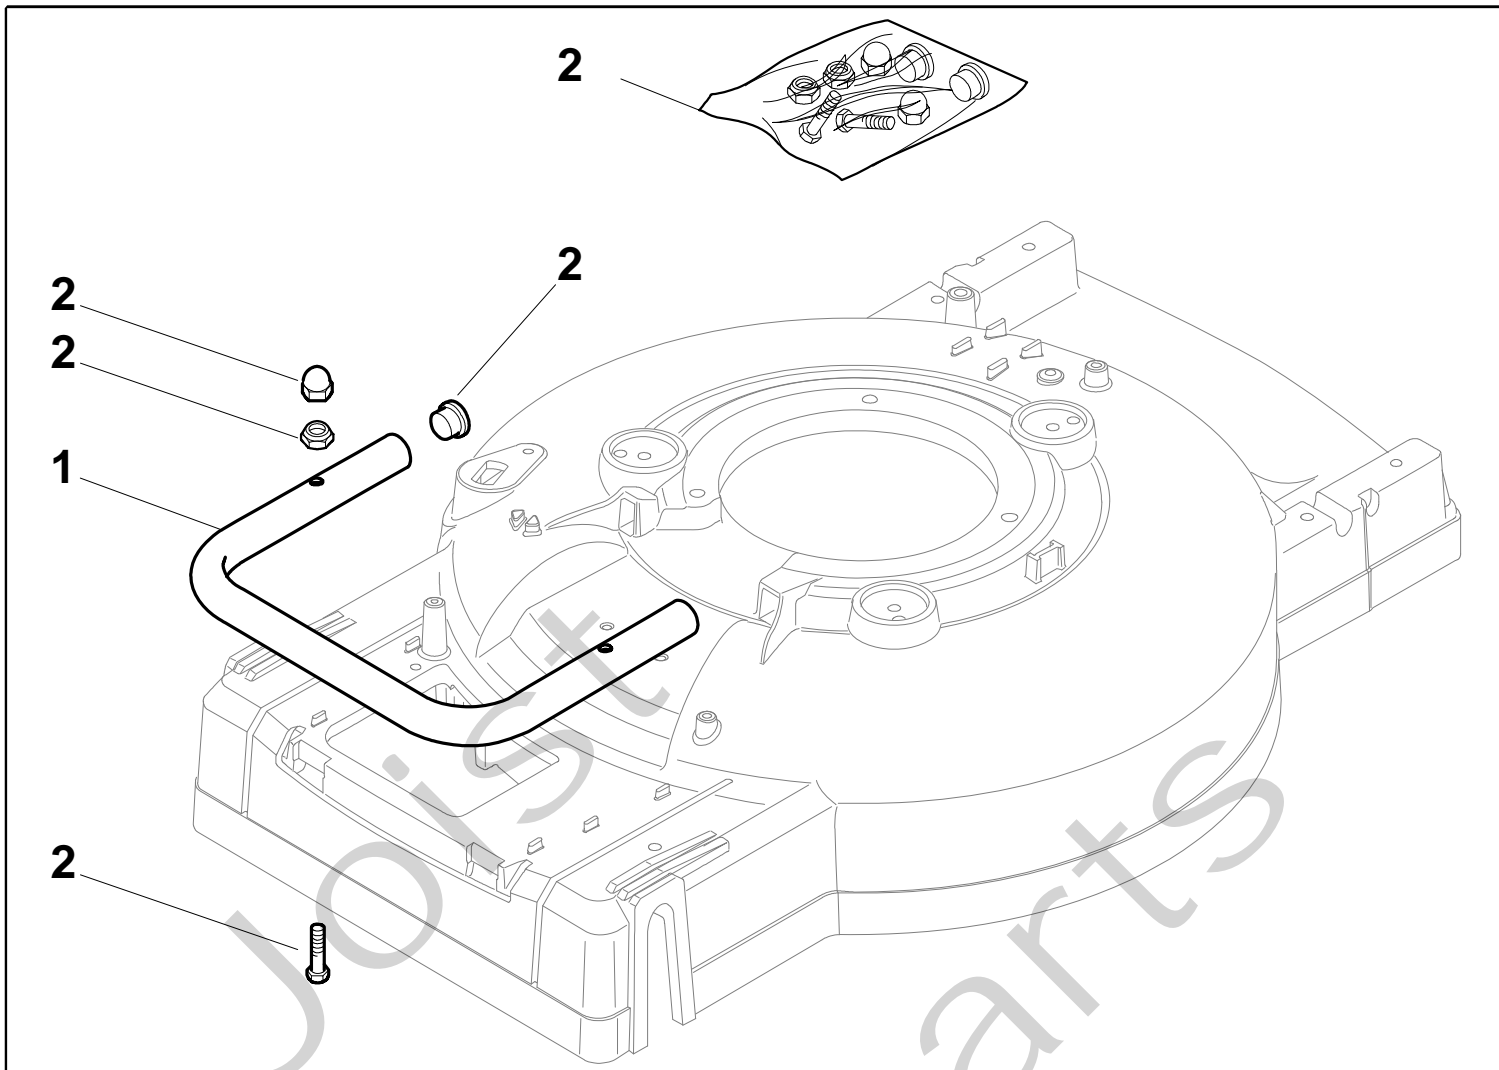

Pos. Fig.	Antal Quantity	Art No Part No	Benämning	Description	Anmärkning Notes
1	1	22869713/0	Skyddsåge	Protection	
2	1	81008657/0	Skrusats	Outfit, Screws