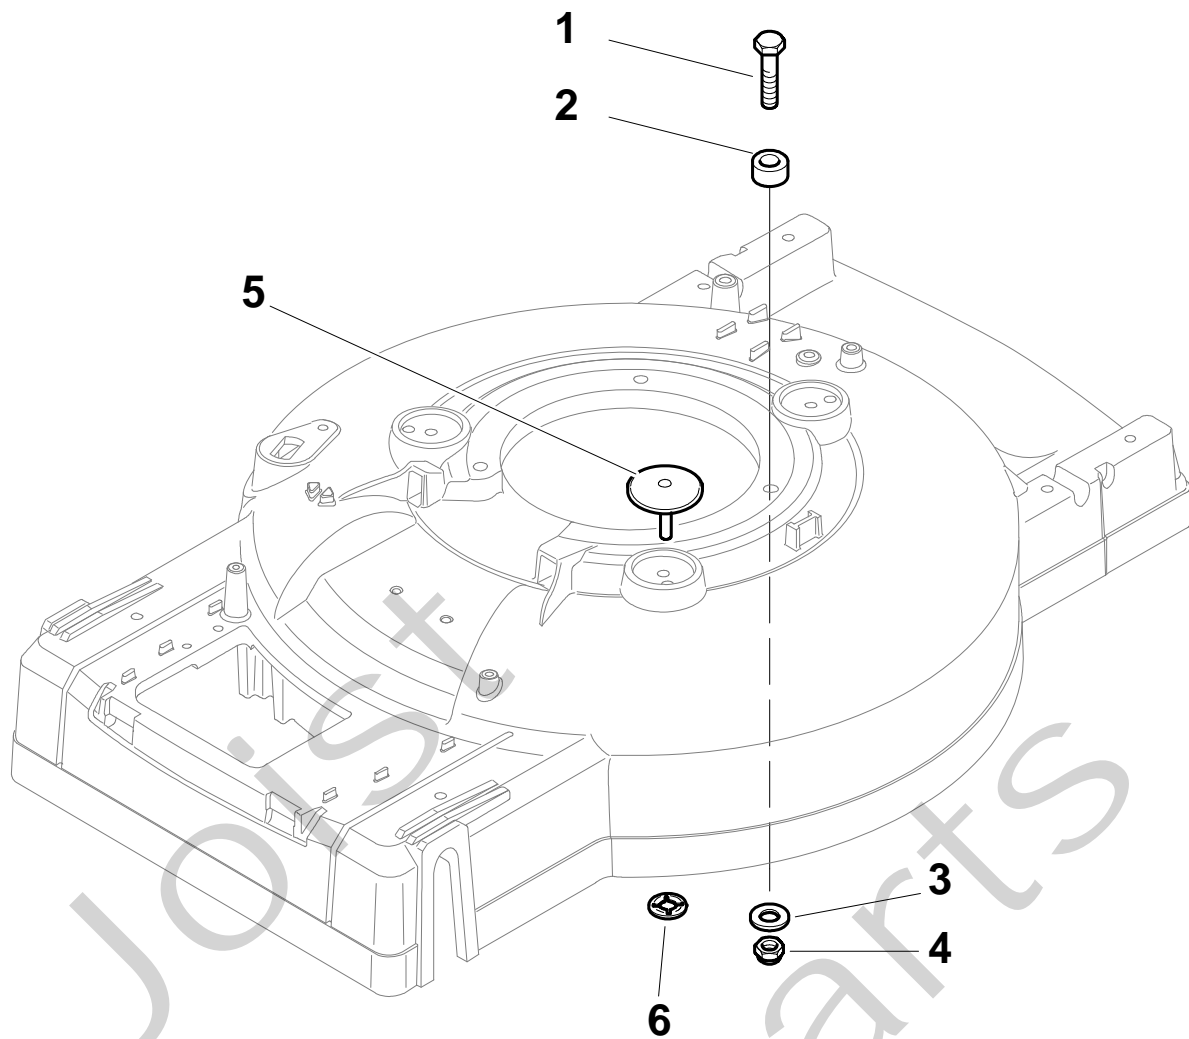

Genuine Spare Parts

www.stiga.com

MULTICLIP PRO 53 4S SVAN Model Year 2010

- Use GLOBAL GARDEN PRODUCT Genuine Spare Parts specified in the parts list for repair and/or replacement.
- The contents described in the parts list may change due to improvement.
- The drawings of the spare parts are only indicative and might not represent the part in question exactly.
- The indications "right" - "left" - "front" - "rear" refer to the position of the operator when using the machine.
- When placing orders of parts for repair and/or replacement, make sure that the illustrated parts list is the one applying to the machine's year of manufacture, as shown on the identification plate attached to the machine.

STIGA®

Pos. Fig.	Antal Quantity	Art No Part No	Benämning	Description	Anmärkning Notes
1	1	381003631/0	Chassi	Deck Grey	
2	1	322226120/0	Remskydd-gul	Belt Protection, Yellow	
3	2	12728440/0	Skruv	Screw	
4	1	12728519/0	Skruv	Screw	
5	1	22034000/0	Slanganslutning	Washing Connection	
6	1	19035000/0	O-ring	Or Ring	
8	2	22820054/0	Plugg	Cap	
9	1	22778417/0	Fäste-hö	Bracket, R	
10	4	12735595/0	Skruv	Screw	
11	4	12800815/0	Skruv	Screw	
12	1	22735569/0	Höjdinställn.sektor	Sector, Height Adjustment	
13	1	22778415/0	Fäste-vä	Bracket, L	
14	1	81006361/0	Styre-underdel	Handle, Lower Part Yellow	
14	1	81006365/0	Styre-underdel	Handle, Lower Part Black	
15	4	12293200/0	Mutter	Nut	
16	1	12523080/0	Bricka	Washer	
17	1	22399813/0	Lås ratt	Knob	