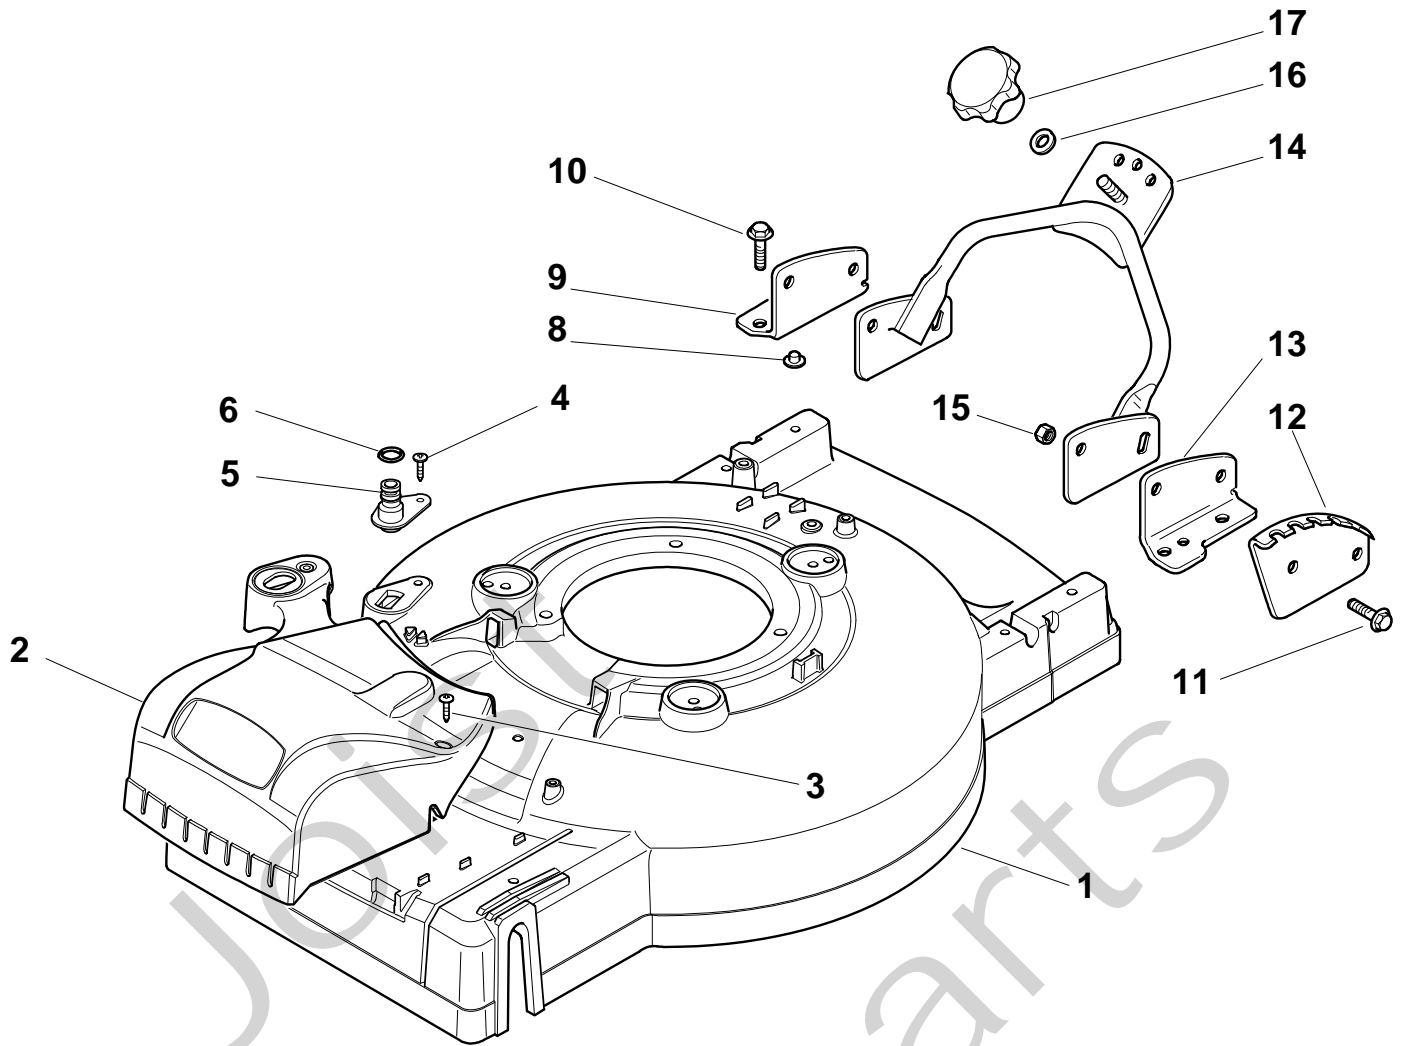

Genuine Spare Parts

www.stiga.com

MULTICLIP PRO 53 4S SVAN Model Year 2010

- Use GLOBAL GARDEN PRODUCT Genuine Spare Parts specified in the parts list for repair and/or replacement.
- The contents described in the parts list may change due to improvement.
- The drawings of the spare parts are only indicative and might not represent the part in question exactly.
- The indications "right" - "left" - "front" - "rear" refer to the position of the operator when using the machine.
- When placing orders of parts for repair and/or replacement, make sure that the illustrated parts list is the one applying to the machine's year of manufacture, as shown on the identification plate attached to the machine.

STIGA®

Pos. Fig.	Antal Quantity	Art No Part No	Benämning	Description	Anmärkning Notes
1	1	381003631/0	Chassi	Deck Grey	
2	1	322226120/0	Remskydd-gul	Belt Protection, Yellow	
3	2	12728440/0	Skruv	Screw	
4	1	12728519/0	Skruv	Screw	
5	1	22034000/0	Slanganslutning	Washing Connection	
6	1	19035000/0	O-ring	Or Ring	
8	2	22820054/0	Plugg	Cap	
9	1	22778417/0	Fäste-hö	Bracket, R	
10	4	12735595/0	Skruv	Screw	
11	4	12800815/0	Skruv	Screw	
12	1	22735569/0	Höjdinställn.sektor	Sector, Height Adjustment	
13	1	22778415/0	Fäste-vä	Bracket, L	
14	1	81006361/0	Styre-underdel	Handle, Lower Part Yellow	
14	1	81006365/0	Styre-underdel	Handle, Lower Part Black	
15	4	12293200/0	Mutter	Nut	
16	1	12523080/0	Bricka	Washer	
17	1	22399813/0	Lås ratt	Knob	