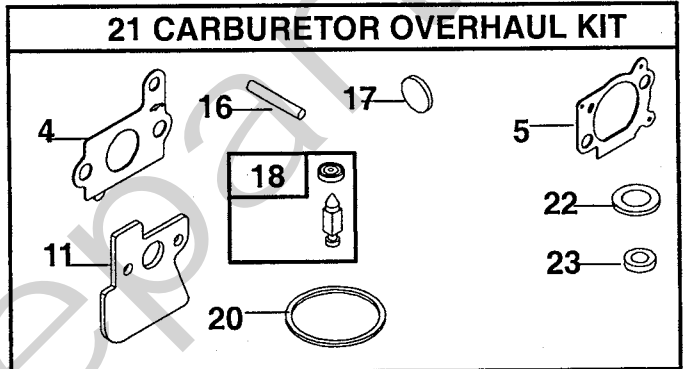

21 CARBURETOR OVERHAUL KIT