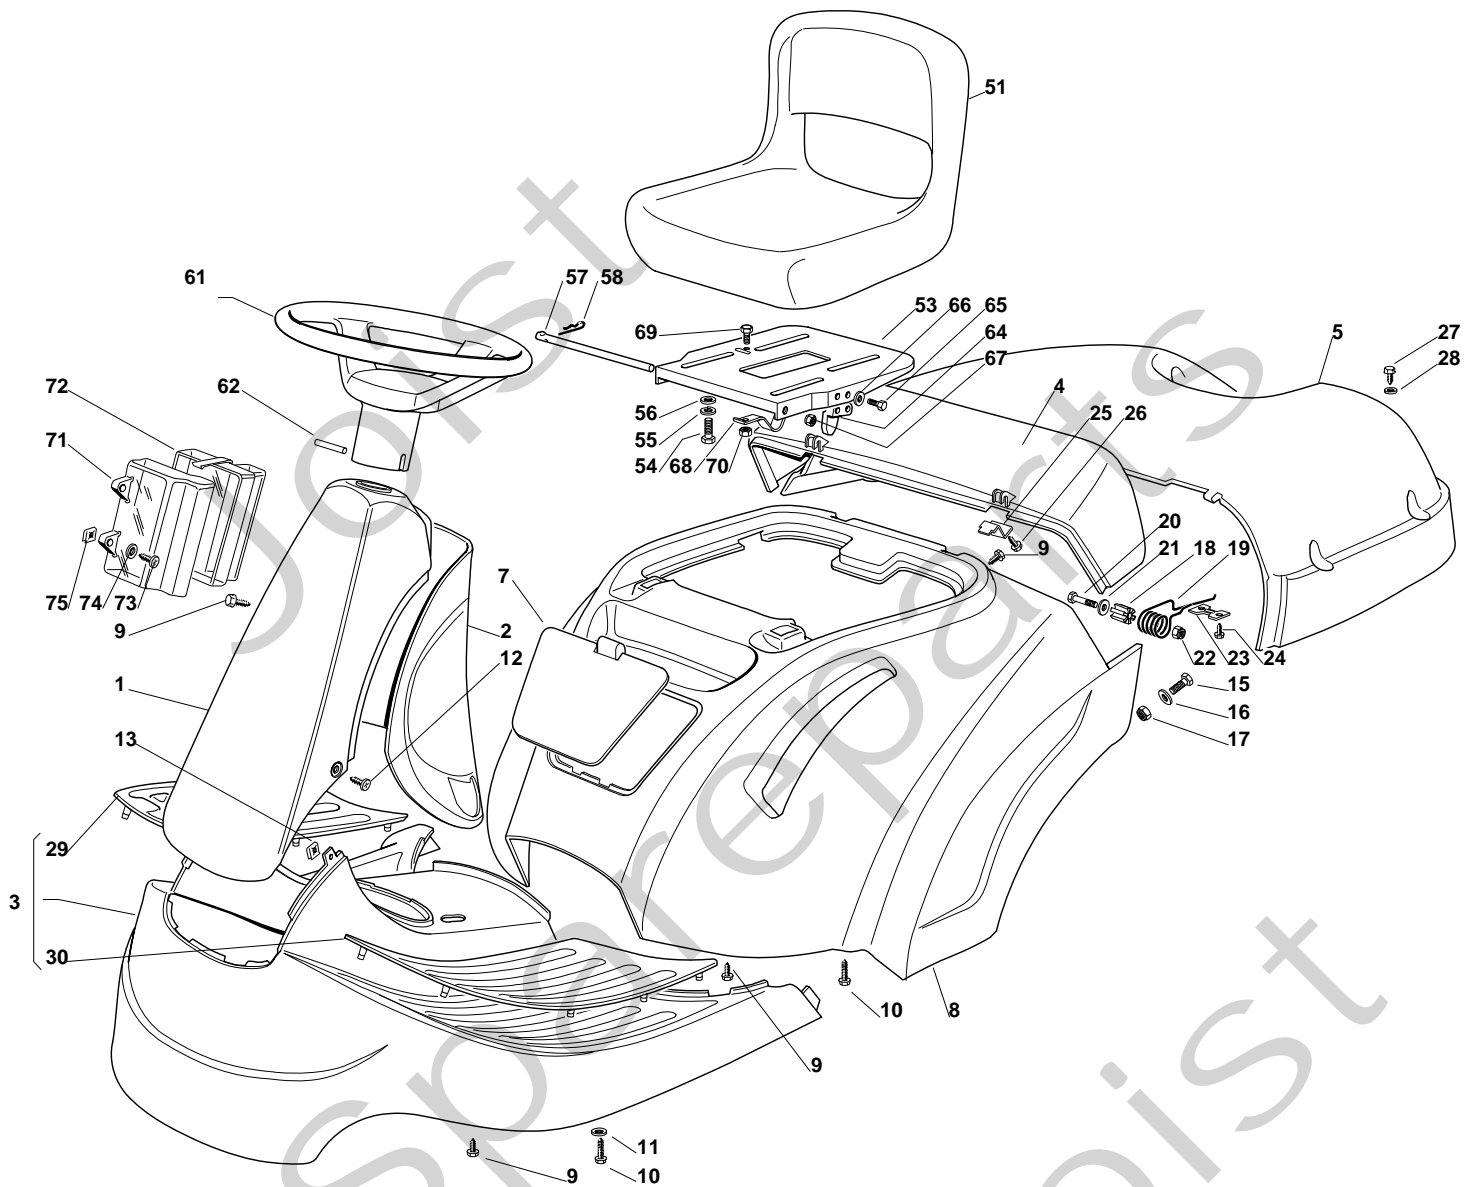

GARDEN COMBI HST - Model Year 2010

Pos. Fig.	Antal Quantity	Art No Part No	Benämning	Description	Anmärkning Notes
1	1	84598086/0	Frontkåpa	Front Cover, Grey	
2	1	27600117/0	Skydd	Rear Cover, Yellow	
3	1	84110131/0	Handtagslock	Footboard Cover, Yellow	
4	1	27110360/0	Kåpa	Grass-Catcher Cover, Fixed, Yellow	
5	1	27110361/0	Kåpa	Grass-Catcher Cover Mobile, Yellow	
7	1	27109516/0	Kåpa	Front Cover, Yellow	
8	1	84110136/1	Kåpa	Wheels Cover, Yellow	
9	10	12735402/0	Skruv	Screw	
10	8	12735410/0	Skruv	Screw	
11	4	12523040/0	Bricka	Washer	
12	2	12727790/0	Skruv	Screw	
13	2	12437503/0	Mutter	Nut	
15	2	112791200/1	Skruv	Screw	
16	2	12523040/0	Bricka	Washer	
17	2	12154510/0	Mutter	Nut	
18	2	27047003/0	Bussning	Bush	
19	2	27430551/1	Fjäder	Spring	
20	2	12691200/0	Skruv	Screw	
21	2	12523070/0	Bricka	Washer	
22	2	12155000/0	Mutter	Nut	
23	2	27546001/0	Plåt	Plate	
24	4	12735402/0	Skruv	Screw	
25	2	27546003/0	Plåt	Plate	
26	2	12735402/0	Skruv	Screw	
27	4	12729601/1	Skruv	Screw	
28	4	12521331/0	Bricka	Washer	
29	1	27110304/0	Right Footboard Cover	Right Footboard Cover	
30	1	27110305/0	Left Footboard Cover	Left Footboard Cover	
41	1	84000250/1	Gasreglage	Accelerator	
42	2	125943007/0	Skruv	Screw	
44	1	25394501/0	Handtag	Handle	
45	1	12726388/0	Skruv	Screw	
46	1	12290800/0	Mutter	Nut	
51	1	25722456/0	Seat	Seat	
53	1	25547033/1	Mothäll	Plate	
54	4	12793101/0	Skruv	Screw	
55	4	12583500/0	Låsbricka	Grower	
56	4	12523060/0	Bricka	Washer	
57	1	27864052/0	Sprint	Pin	
58	1	24487997/0	Låsnål	Cotter Pin	
61	1	25961209/0	Ratt	Steering Wheel	
62	1	12620299/0	Stift	Pin	
64	1	27063021/1	Fäste	Cam	
65	2	12789100/0	Skruv	Screw	
66	2	12523020/0	Bricka	Washer	
67	2	12154330/0	Mutter	Nut	
68	1	25430223/2	Fjäder	Spring	
69	1	12789000/0	Skruv	Screw	
70	1	12154330/0	Mutter	Nut	
71	1	25600020/0	Lock	Upper Guard	
72	1	25600021/1	Skydd	Lower Guard	
73	2	12728460/0	Skruv	Screw	
74	2	12521320/0	Bricka	Washer	
75	2	12437502/0	Mutter	Nut	