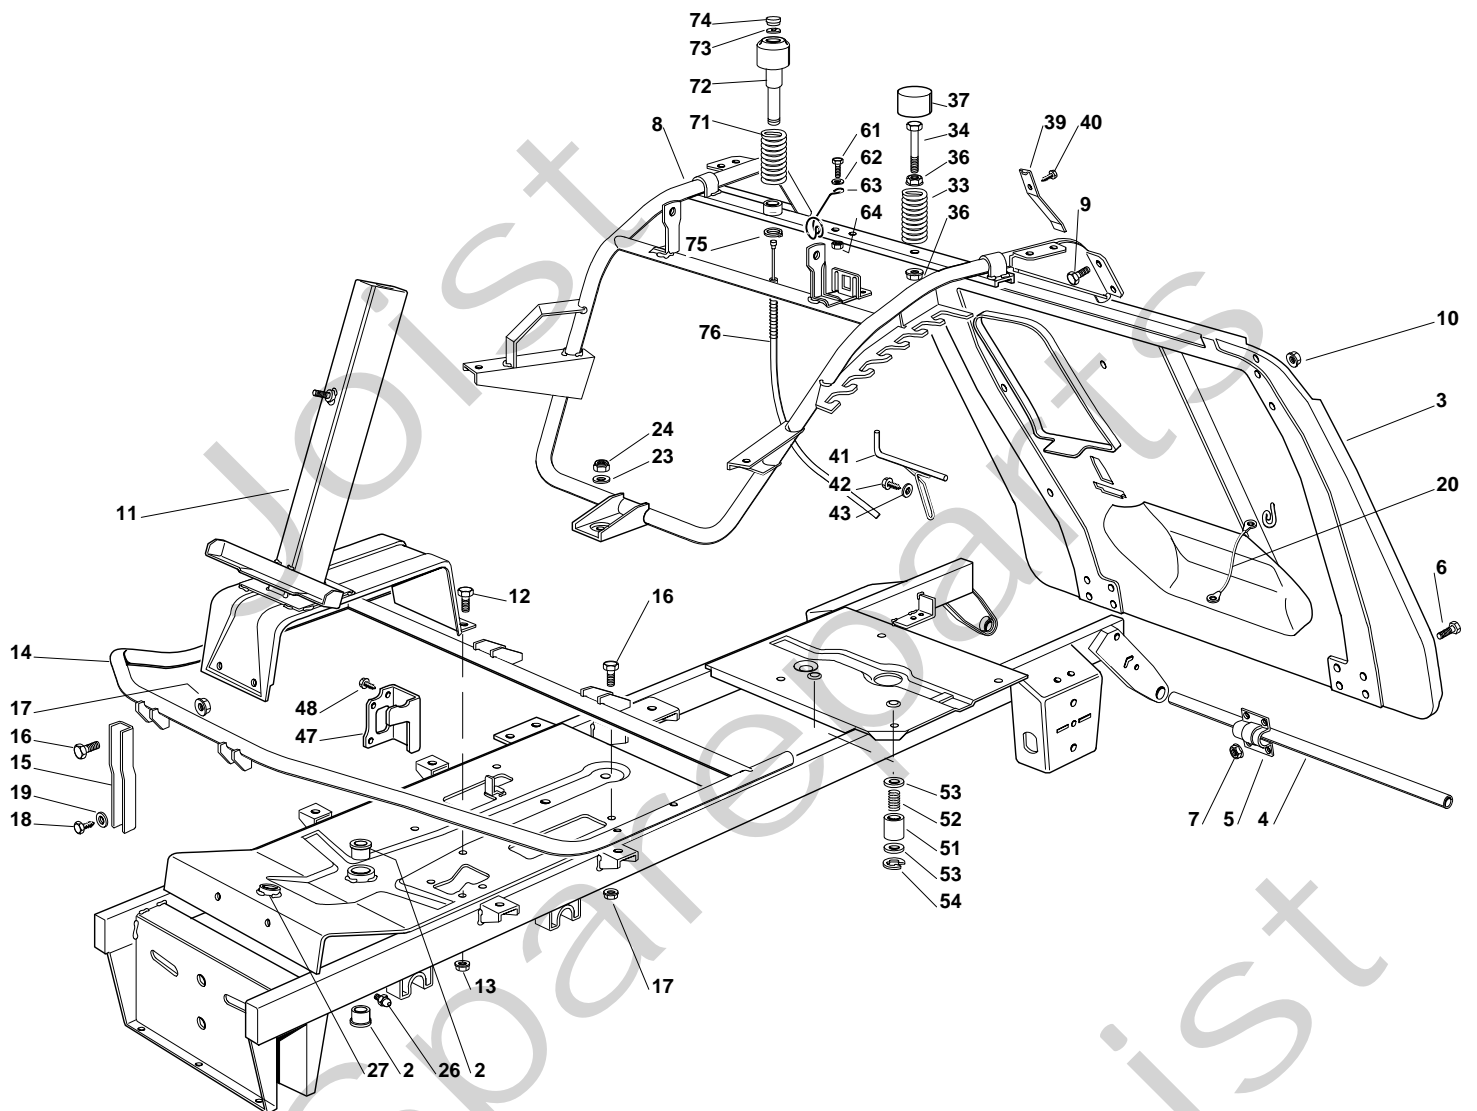

GARDEN COMBI HST - Model Year 2010

Pos. Fig.	Antal Quantity	Art No Part No	Benämning	Description	Anmärkning Notes
2	2	25034002/1	Bussning	Brass	
3	1	84545057/3	Mothill	Plate	
4	1	27037000/1	Sprint	Pin	
5	2	25547012/1	Mothill	Plate	
6	8	112791200/1	Skruv	Screw	
7	8	12292102/0	Mutter	Nut	
8	1	84801137/0	Chassi	Chassis	
9	4	12792611/0	Skruv	Screw	
10	4	12293201/0	Mutter	Nut	
11	1	84783027/0	Support	Support	
12	4	12792611/0	Skruv	Screw	
13	4	12293201/0	Mutter	Nut	
14	1	384801107/2			
15	2	27787025/0	Stöd	Support	
16	4	12792611/0	Skruv	Screw	
17	4	12293201/0	Mutter	Nut	
18	2	12734995/0	Skruv	Screw	
19	2	12521331/0	Bricka	Washer	
20	1	84040300/0	Cord	Cord	
23	1	12523060/0	Bricka	Washer	
24	1	12155000/0	Mutter	Nut	
26	1	12379511/0	Smörjnippl	Grease Dispenser	
27	1	25034001/0	Bussning	Bush	
33	2	27430575/0	Fjäder	Spring	
34	2	27943050/0	Skruv	Screw	
34	1	27943050/0	Skruv	Screw	
36	2	12293201/0	Mutter	Nut	
36	4	12293201/0	Mutter	Nut	
37	1	25122000/2	Styrning	Hood	
37	2	25122000/2	Styrning	Hood	
39	1	27430554/0	Fjäder	Spring	
40	1	12735110/0	Skruv	Screw	
41	1	27294001/0	Guide	Guide	
42	1	12735120/0	Skruv	Screw	
43	1	12523040/0	Bricka	Washer	
47	1	27772095/0	Klämma	Clamp	
48	2	12735106/0	Skruv	Screw	
51	2	27047012/0	Bussning	Bush	
52	2	27430577/0	Fjäder	Spring	
53	4	25670008/1	Bricka	Washer	
54	2	12000955/0	Låsring	Circlip	
61	1	112791200/1	Skruv	Screw	
62	1	12521340/0	Bricka	Washer	
63	1	25430239/1	Fjäder	Spring	
64	1	12292102/0	Mutter	Nut	
71	1	27430581/0	Fjäder	Spring	
72	1	84050500/0	Aktuator	Actuator	
73	1	27670056/0	Bricka	Washer	
74	1	27790011/0	Lock	Cap	
75	1	12609200/0	Seegerring	Seeger	
76	1	84207106/0	Kabel	Cable