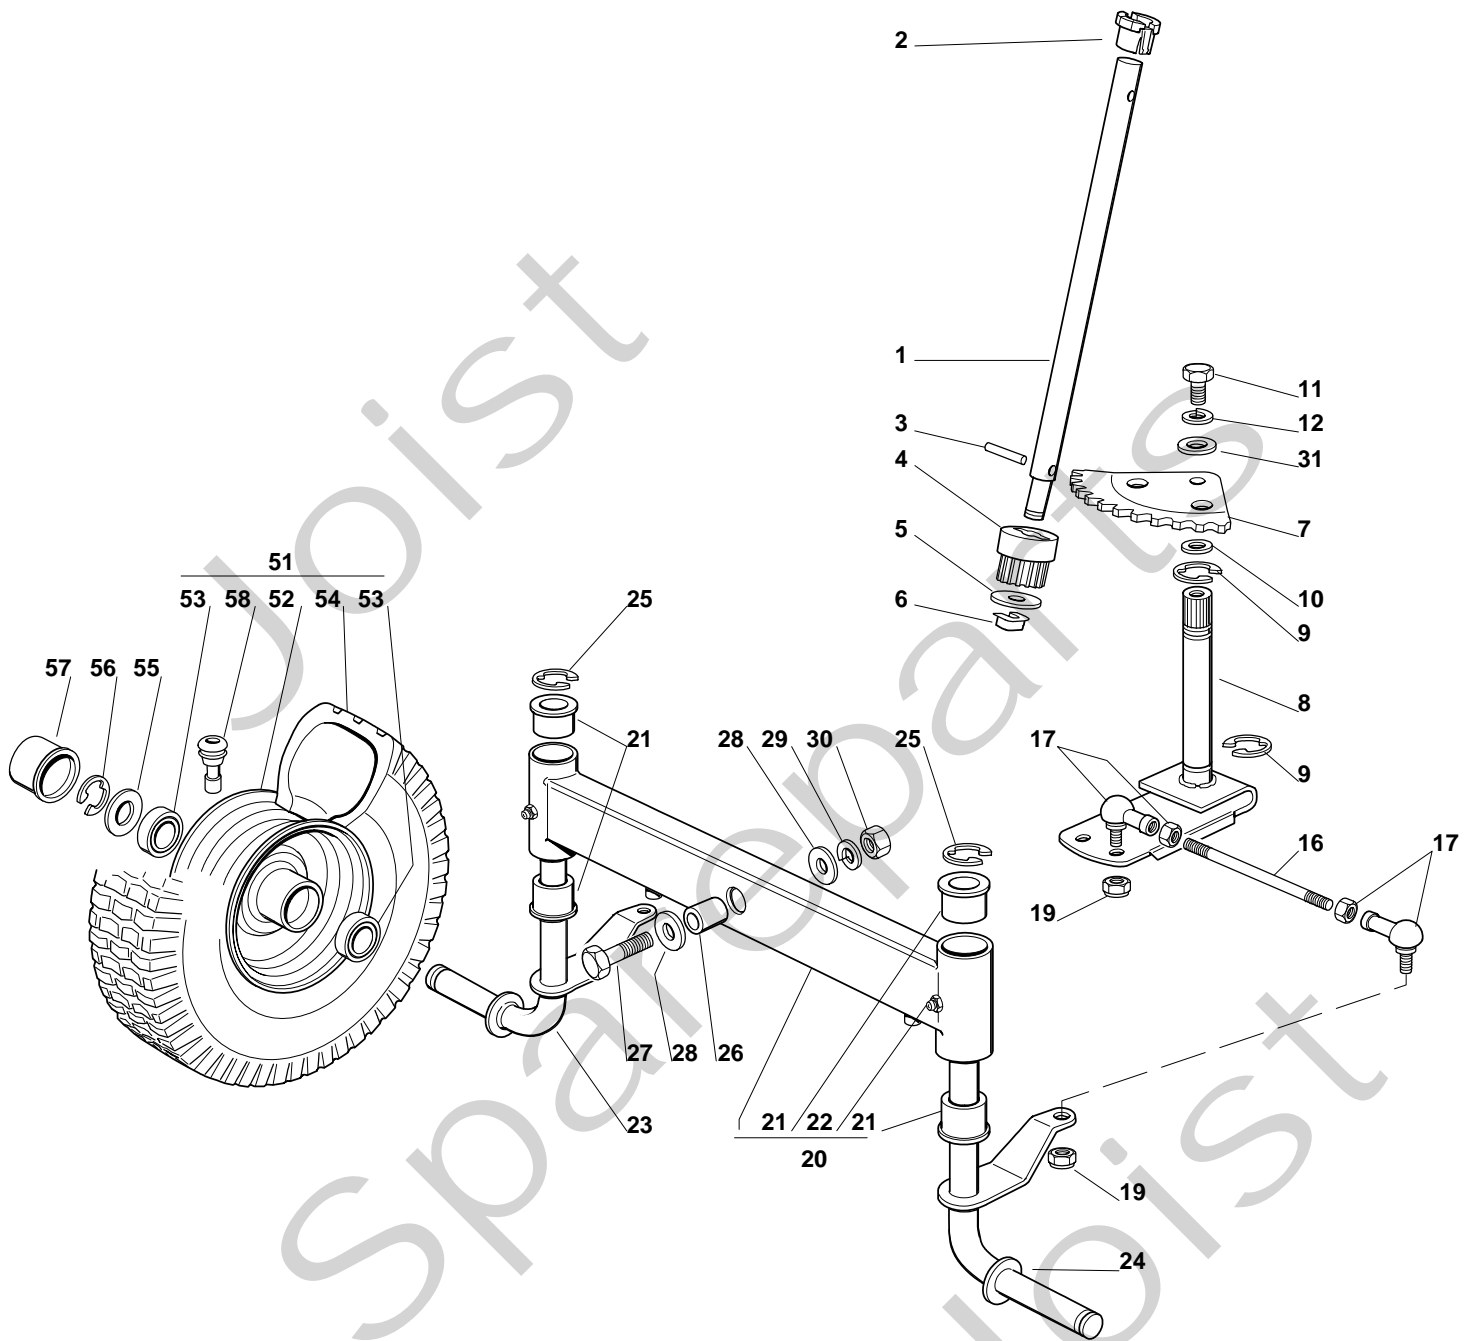

GARDEN COMBI HST - Model Year 2010

Pos. Fig.	Antal Quantity	Art No Part No	Benämning	Description	Anmärkning Notes
1	1	84598086/0	Frontkåpa	Front Cover, Grey	
2	1	27600117/0	Skydd	Rear Cover, Yellow	
3	1	84110131/0	Handtagslock	Footboard Cover, Yellow	
4	1	27110360/0	Kåpa	Grass-Catcher Cover, Fixed, Yellow	
5	1	27110361/0	Kåpa	Grass-Catcher Cover Mobile, Yellow	
7	1	27109516/0	Kåpa	Front Cover, Yellow	
8	1	84110136/1	Kåpa	Wheels Cover, Yellow	
9	10	12735402/0	Skruv	Screw	
10	8	12735410/0	Skruv	Screw	
11	4	12523040/0	Bricka	Washer	
12	2	12727790/0	Skruv	Screw	
13	2	12437503/0	Mutter	Nut	
15	2	112791200/1	Skruv	Screw	
16	2	12523040/0	Bricka	Washer	
17	2	12154510/0	Mutter	Nut	
18	2	27047003/0	Bussning	Bush	
19	2	27430551/1	Fjäder	Spring	
20	2	12691200/0	Skruv	Screw	
21	2	12523070/0	Bricka	Washer	
22	2	12155000/0	Mutter	Nut	
23	2	27546001/0	Plåt	Plate	
24	4	12735402/0	Skruv	Screw	
25	2	27546003/0	Plåt	Plate	
26	2	12735402/0	Skruv	Screw	
27	4	12729601/1	Skruv	Screw	
28	4	12521331/0	Bricka	Washer	
29	1	27110304/0	Right Footboard Cover	Right Footboard Cover	
30	1	27110305/0	Left Footboard Cover	Left Footboard Cover	
41	1	84000250/1	Gasreglage	Accelerator	
42	2	125943007/0	Skruv	Screw	
44	1	25394501/0	Handtag	Handle	
45	1	12726388/0	Skruv	Screw	
46	1	12290800/0	Mutter	Nut	
51	1	25722456/0	Seat	Seat	
53	1	25547033/1	Mothäll	Plate	
54	4	12793101/0	Skruv	Screw	
55	4	12583500/0	Låsbricka	Grower	
56	4	12523060/0	Bricka	Washer	
57	1	27864052/0	Sprint	Pin	
58	1	24487997/0	Låsnål	Cotter Pin	
61	1	25961209/0	Ratt	Steering Wheel	
62	1	12620299/0	Stift	Pin	
64	1	27063021/1	Fäste	Cam	
65	2	12789100/0	Skruv	Screw	
66	2	12523020/0	Bricka	Washer	
67	2	12154330/0	Mutter	Nut	
68	1	25430223/2	Fjäder	Spring	
69	1	12789000/0	Skruv	Screw	
70	1	12154330/0	Mutter	Nut	
71	1	25600020/0	Lock	Upper Guard	
72	1	25600021/1	Skydd	Lower Guard	
73	2	12728460/0	Skruv	Screw	
74	2	12521320/0	Bricka	Washer	
75	2	12437502/0	Mutter	Nut	