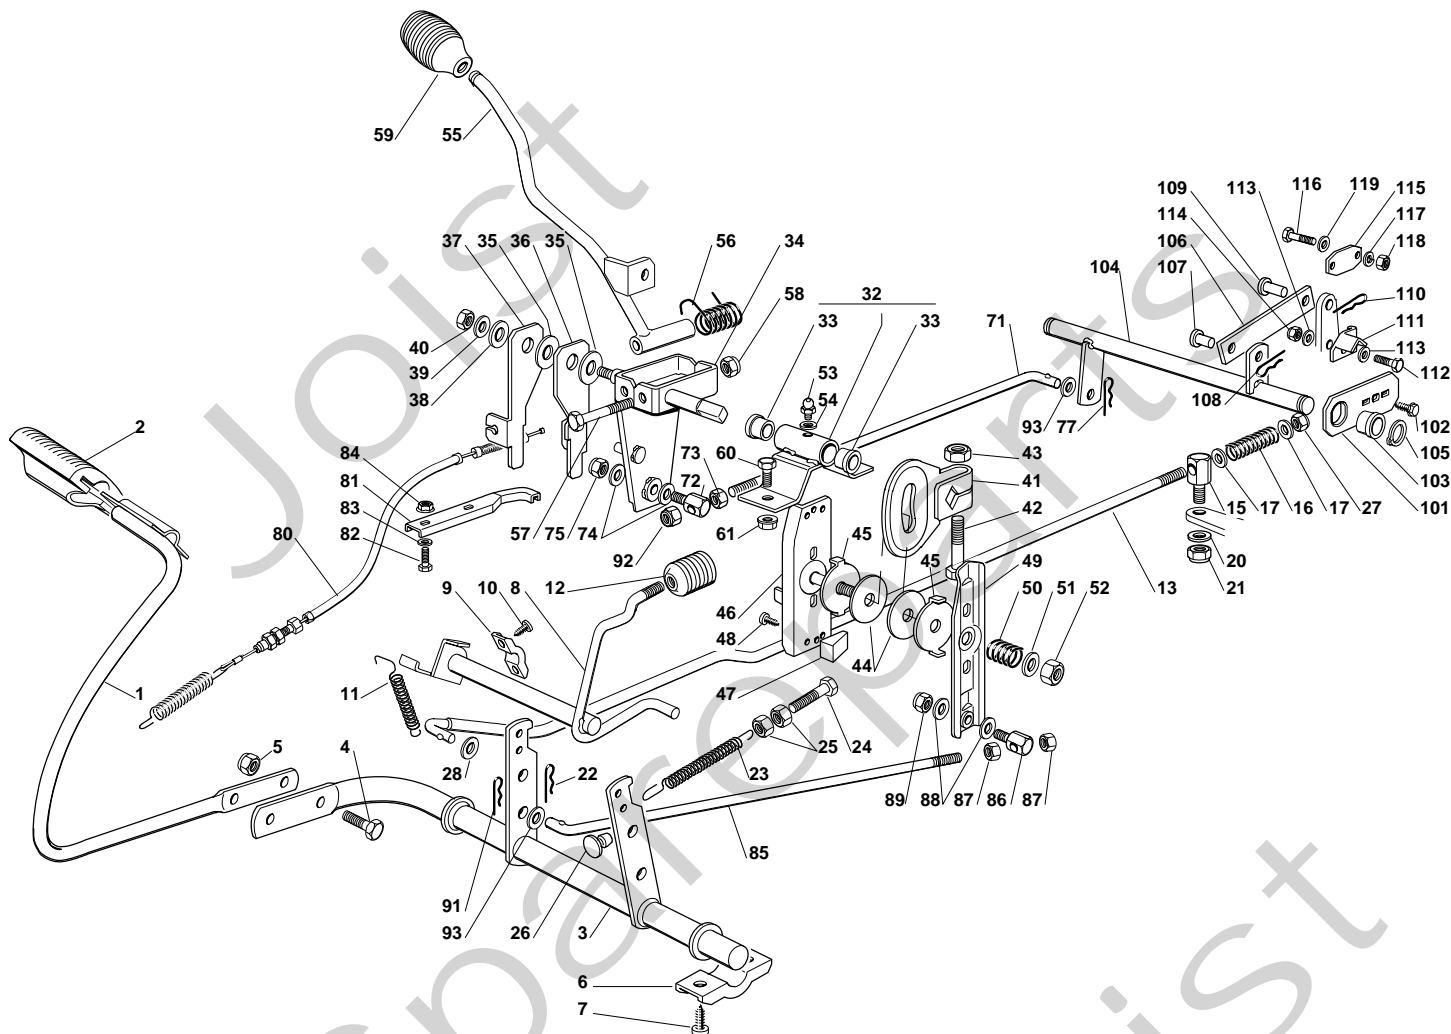

GARDEN COMBI HST - Model Year 2010

GARDEN COMBI HST - Model Year 2010

Pos. Fig.	Antal Quantity	Art No Part No	Benämning	Description	Anmärkning Notes
1	1	84503001/0	Pedal	Pedal	
2	1	25110267/0	Clamp Cover	Clamp Cover	
3	1	84001015/1	Axel	Axle	
4	2	12793301/0	Skruv	Screw	
5	2	12155000/0	Mutter	Nut	
6	2	27546015/1	Plåt	Plate	
7	4	12731350/0	Skruv	Screw	
8	1	84001011/2	Axel	Axle	
9	2	25547049/0	Bygel	Plate	
10	4	12731601/0	Skruv	Screw	
11	1	27430552/0	Fjäder	Spring	
12	1	27395050/1	Knopp	Knob	
13	1	27034070/0	Länk	Rod	
15	1	25510067/1	Sprint	Pin	
16	1	25430236/0	Fjäder	Spring	
17	2	12521360/0	Bricka	Washer	
20	1	12523050/0	Bricka	Washer	
21	1	12155000/0	Mutter	Nut	
22	1	24487997/0	Låsnål	Cotter Pin	
23	1	25430210/0	Fjäder	Spring	
24	1	22943005/0	Skruv	Screw	
25	2	12293200/0	Mutter	Nut	
26	1	27275000/0	Hylsa	Grommet	
27	1	12156602/0	Mutter	Nut	
28	1	25670011/0	Bricka	Washer	
32	1	84773568/0	Fästbygel	Bracket With Bussh	
33	2	27045080/0	Bussning	Bushing	
34	1	84773561/0	Arm	Lever	
35	2	22672151/0	Bricka	Washer	
36	1	27772101/0	Klämma	Clamp	
37	1	27772103/0	Klämma	Clamp	
38	1	22672152/0	Bricka	Washer	
39	1	12523060/0	Bricka	Washer	
40	1	12155010/0	Mutter	Nut	
41	1	27734055/0	Sector	Sector	
42	1	12794900/0	Skruv	Screw	
43	1	12155020/0	Mutter	Nut	
44	2	27158000/0	Platta	Plate	
45	2	27670053/0	Bricka	Washer	
46	1	84773565/0	Klämma	Clamp	
47	2	27063020/0	Fäste	Cam	
48	2	12735110/0	Skruv	Screw	
49	1	84773563/0	Arm	Lever	
50	1	27430560/0	Fjäder	Spring	
51	1	25670008/1	Bricka	Washer	
52	1	12155020/0	Mutter	Nut	
53	1	12379511/0	Smörjnippl	Grease Dispenser	
54	1	12521330/0	Bricka	Washer	
55	1	84317051/2	Arm	Gearshift	
56	1	25430226/0	Fjäder	Spring	
57	1	12692050/0	Skruv	Screw	
58	1	12155000/0	Mutter	Nut	
59	1	82394508/0	Knopp	Knob	
60	2	12793102/0	Skruv	Screw	
61	2	12293201/0	Mutter	Nut	
71	1	27034071/0	Länk	Rod	
72	1	25510040/1	Sprint	Pin	
73	1	12293200/0	Mutter	Nut	
74	2	25670011/0	Bricka	Washer