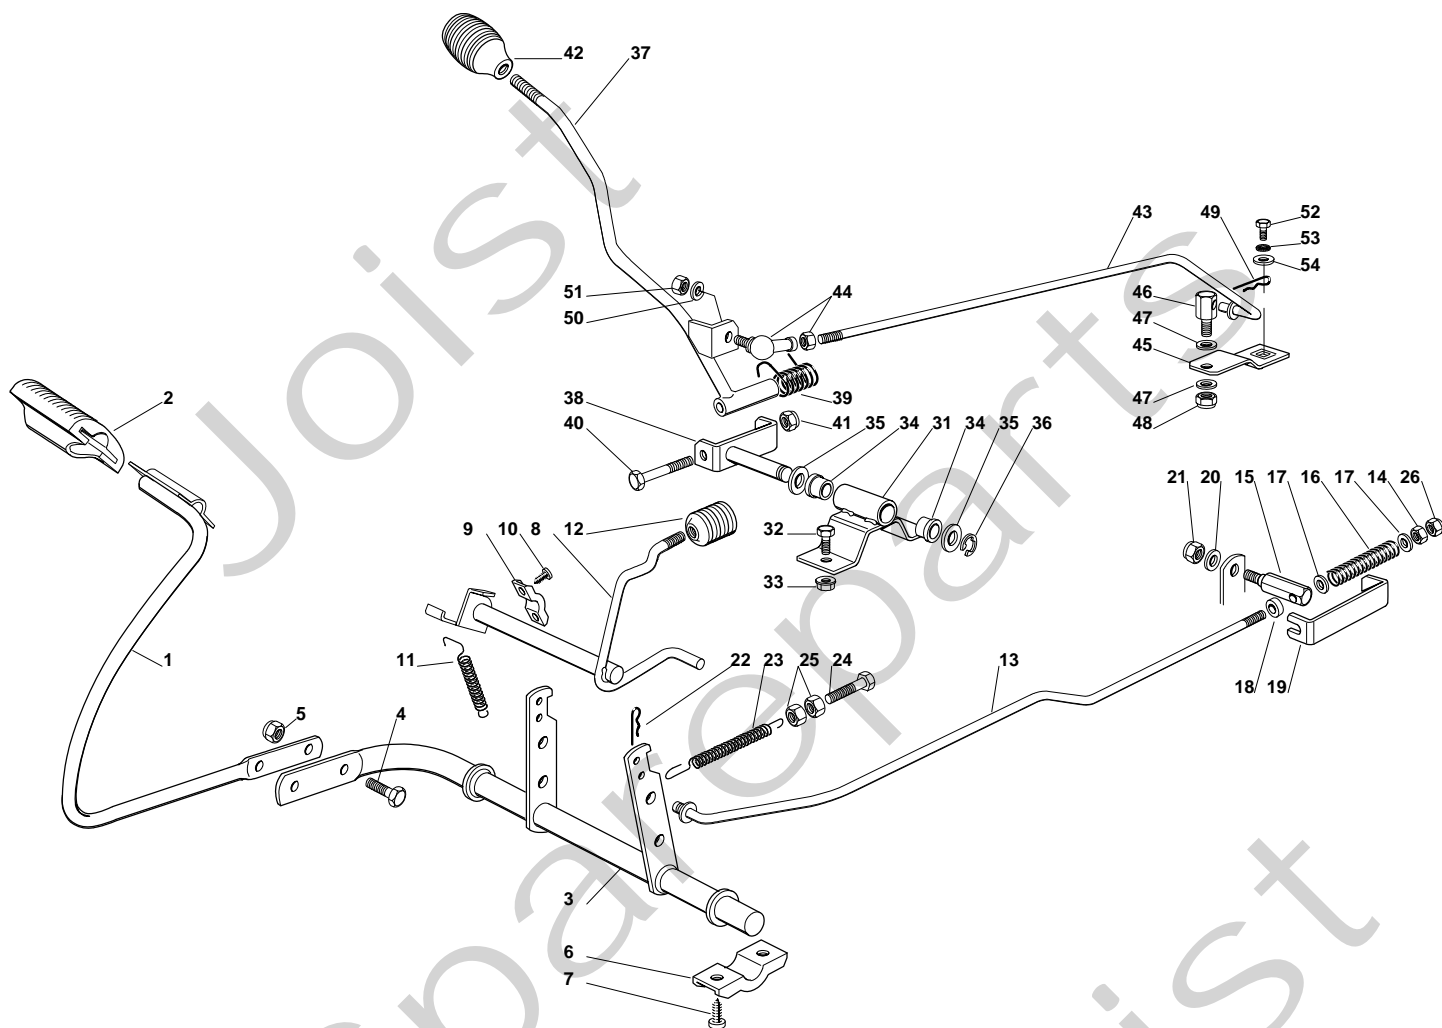

GARDEN COMBI - Model Year 2009

GARDEN COMBI - Model Year 2009

Pos. Fig.	Antal Quantity	Art No Part No	Benämning	Description	Anmärkning Notes
1	1	84503001/0	Pedal	Pedal	
2	1	25110269/0	Clamp Cover	Clamp Cover	
3	1	84001015/1	Axel	Axle	
4	2	12793301/0	Skruv	Screw	
5	2	12155000/0	Mutter	Nut	
6	2	27546015/1	Plåt	Plate	
7	4	12731350/0	Skruv	Screw	
8	1	84001011/2	Axel	Axle	
9	2	25547049/0	Bygel	Plate	
10	4	12731601/0	Skruv	Screw	
11	1	27430552/0	Fjäder	Spring	
12	1	27395050/1	Knopp	Knob	
13	1	27034060/0	Länk	Rod	
14	1	12293200/0	Mutter	Nut	
15	1	27510115/0	Sprint	Pin	
16	1	25430236/0	Fjäder	Spring	
17	2	12521350/0	Bricka	Washer	
18	1	22171001/0	Distans	Spacer	
19	1	25774275/0	Klämma	Clamp	
20	1	12523050/0	Bricka	Washer	
21	1	12154510/0	Mutter	Nut	
22	1	24487997/0	Låsnål	Cotter Pin	
23	1	25430220/0	Fjäder	Spring	
24	1	22943005/0	Skruv	Screw	
25	2	12293200/0	Mutter	Nut	
26	1	12155000/0	Mutter	Nut	
31	1	84773551/0	Klämma	Clamp	
32	2	12793102/0	Skruv	Screw	
33	2	12293201/0	Mutter	Nut	
34	2	27047002/0	Bussning	Bushing	
35	2	12521370/0	Bricka	Washer	
36	1	12608600/0	Låsring	Snap Ring	
37	1	84317051/2	Arm	Gearshift	
38	1	84773553/0	Klämma	Clamp	
39	1	25430226/0	Fjäder	Spring	
40	1	12692050/0	Skruv	Screw	
41	1	12155000/0	Mutter	Nut	
42	1	82394508/0	Knopp	Knob	
43	1	27034080/0	Länk	Rod (Dana)	
44	1	22746601/0	Ledklåpa, vä+hö	Joint	
45	1	27315109/0	Arm	Gearshift (Dana)	
46	1	25510040/1	Sprint	Pin	
47	2	25670011/0	Bricka	Washer	
48	1	12155000/0	Mutter	Nut	
49	1	24487997/0	Låsnål	Cotter Pin	
50	1	12583500/0	Låsbricka	Grower	
51	1	12293200/0	Mutter	Nut	
52	1	12735520/0	Skruv	Screw	
53	1	12540040/0	Bricka	Washer	
54	1	22680009/0	Bricka	Washer