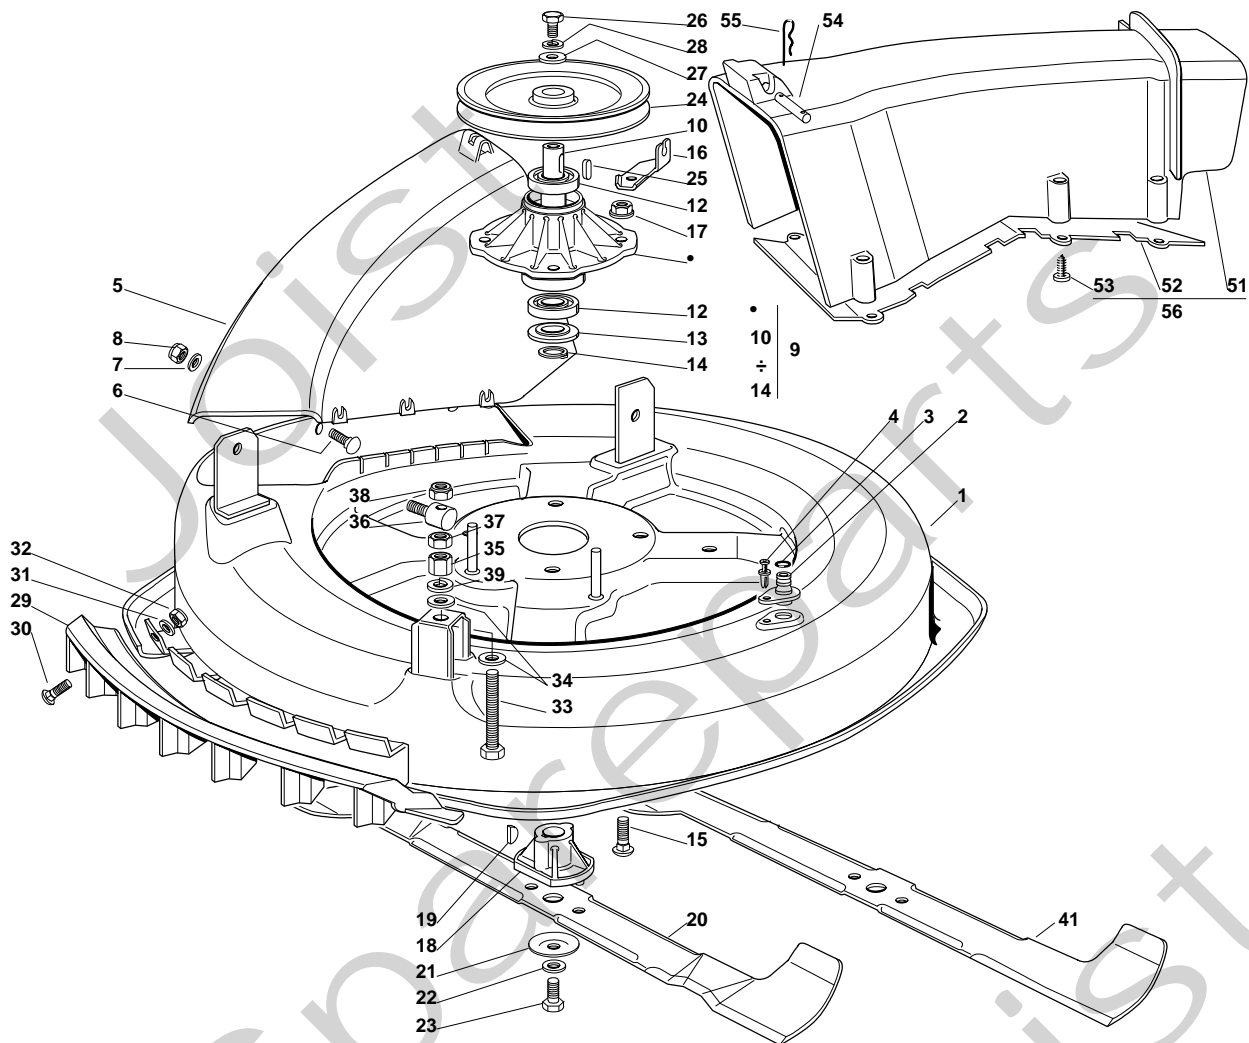

GARDEN COMBI - Model Year 2009

Pos. Fig.	Antal Quantity	Art No Part No	Benämning	Description	Anmärkning Notes
1	1	384564075/1	Plate, Black	Plate, Black	
2	1	25033060/0	Water Hose Connection	Water Hose Connection	
3	1	19035000/0	O-ring	Or Ring	
4	1	12500030/0	Rivet	Rivet	
5	1	27045000/1	Inmatningshus	Conveyor Inlet	
6	6	12815210/0	Skruv	Screw	
7	6	12523040/0	Bricka	Washer	
8	6	12154510/0	Mutter	Nut	
9	1	84207250/0	Fläns	Flange Ass.Y (10÷14)	
10	1	27023000/0	Axel	Shaft	
12	2	19216032/0	Kullager	Bearing	
13	1	25160501/0	Dammskydd	Dust Cover	
14	1	12609260/0	Seegerring	Seeger	
15	4	12818700/0	Skruv	Screw	
16	1	27787067/0	Lagerskydd	Support (Ggp)	
17	4	12154210/0	Mutter	Nut	
18	1	25463200/0	Knivfäste	Blade Hub	
19	1	12139100/0	Kil	Key	
20	1	84109503/0	Kniv	Blade Mulching, Winged	
21	1	22160400/0	Bricka	Elastic Washer	
22	1	12523080/0	Bricka	Washer	
23	1	12735694/0	Skruv	Screw	
24	1	27604009/0	Remskiva	Pulley	
25	1	12139480/0	Kil	Key	
26	1	12793102/0	Skruv	Screw	
27	1	25670007/0	Bricka	Washer	
28	1	12583500/0	Lisbricka	Grower	
29	1	27488000/0	Air Intake Grill	Air Intake Grill	
30	4	12815200/0	Skruv	Screw	
31	4	12521340/0	Bricka	Washer	
32	4	12154510/0	Mutter	Nut	
33	1	12794970/0	Skruv	Screw	
34	2	12523080/0	Bricka	Washer	
35	1	12154250/0	Mutter	Nut	
36	1	25510007/1	Sprint	Pin	
37	1	12295200/0	Mutter	Nut	
38	1	12156602/0	Mutter	Nut	
39	1	12585100/0	Grower	Grower	
41	1	84109502/0	Kniv	Blade, Winged	
51	1	27107501/0	Inmatningstratt	Conveyor	
52	1	27140051/1	Deflektor	Deflector	
53	8	12735402/0	Skruv	Screw	
54	1	27510097/1	Sprint	Pin	
55	2	24487997/0	Lisnål	Cotter Pin	
56	1	84108051/0	Inmatningstratt	Conveyor Ass.Y (51, 52, 53)