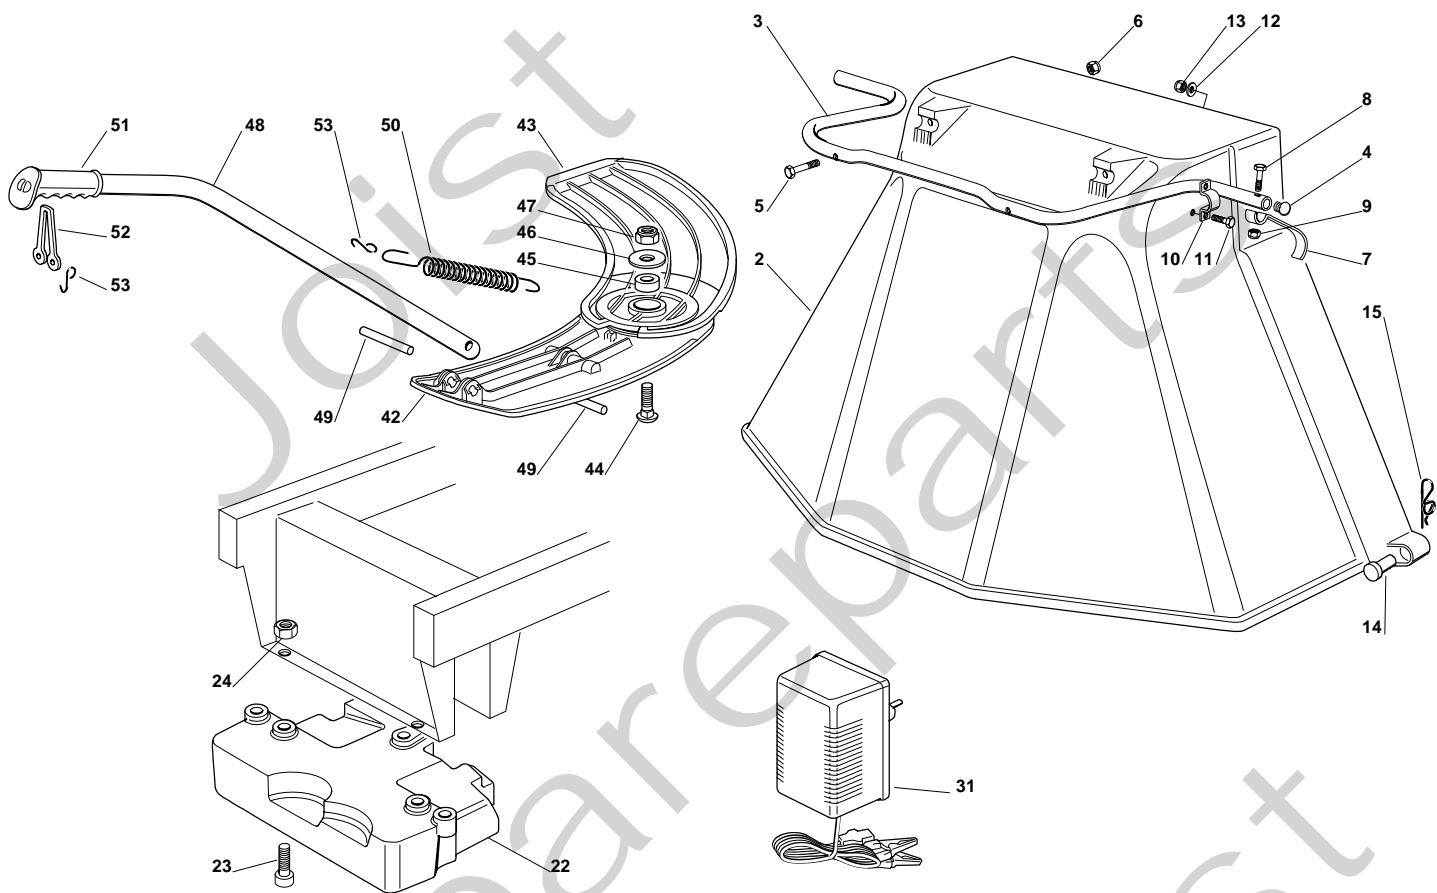

GARDEN COMBI - Model Year 2009

Pos. Fig.	Antal Quantity	Art No Part No	Benämning	Description	Anmärkning Notes
2	1	84598062/0	Ejection Guard	Ejection Guard	
3	1	27869053/0	Support	Support	
4	2	18566113/0	Plugg	Cap	
5	2	12674701/0	Skruv	Screw	
6	2	12154510/0	Mutter	Nut	
7	1	25547053/0	Plåt	Plate	
8	1	12791500/0	Skruv	Screw	
9	1	12154510/0	Mutter	Nut	
10	2	25547049/0	Bygel	Plate	
11	4	12788910/0	Skruv	Screw	
12	4	12523020/0	Bricka	Washer	
13	4	12154320/0	Mutter	Nut	
14	2	25510022/0	Sprint	Pin	
15	2	24487998/0	Låsnål	Cotter Pin	
22	1	25519997/1	Weight	Weight	
23	3	12760520/0	Skruv	Screw	
24	3	12155000/0	Mutter	Nut	
31	1	82180050/0	Batteriladdare	Battery Charger	
31	1	82180052/0	Batteriladdare	Battery Charger (U.K.)	
42	1	27140055/0	Deflektor	Deflector, Rear	
43	1	27140054/0	Deflektor	Deflector, Front	
44	1	12818700/0	Skruv	Screw	
45	1	27047013/0	Bussning	Bushing	
46	1	22672152/0	Bricka	Washer	
47	1	12155000/0	Mutter	Nut	
48	1	27394003/2	Styre	Handle	
49	2	27510116/0	Sprint	Pin	
50	1	25430229/1	Fjäder	Spring	
51	1	25280000/1	Handtag	Handgrip	
52	1	25840011/1		Elastic Tie-Rod	
53	3	25253004/0	Hake	Hook