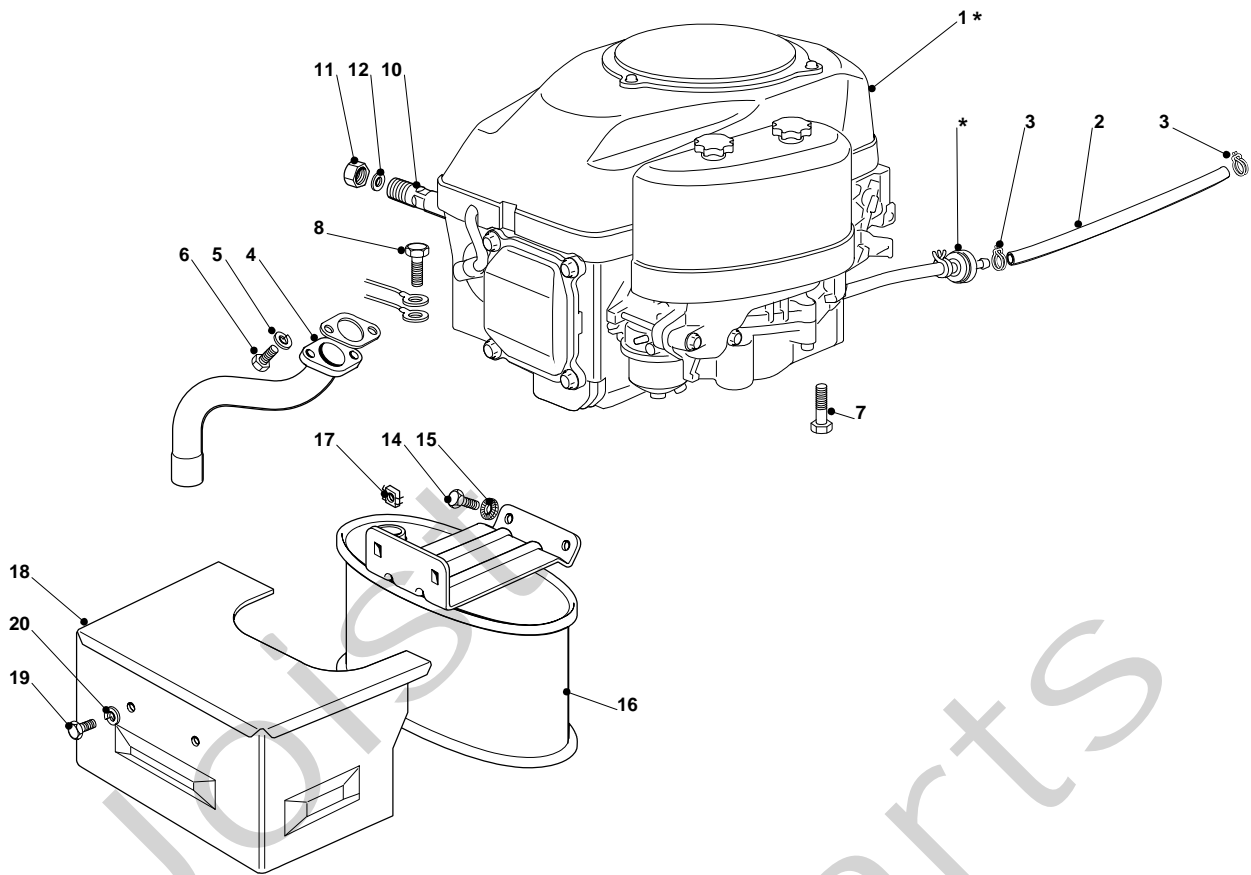

Pos. Fig.	Antal Quantity	Art No Part No	Benämning	Description	Anmärkning Notes
1	1	—	Motor kpl	Engine	
2	1	25869057/0	Vevstake	Connecting Tube (1000 Mm)	
3	4	18375051/1	Slangklämma	Fair Led	
4	1	118738231/0	Avgasrör	Exhaust Tube	
5	2	12583500/0	Låsbricka	Grower	
6	2	12737450/0	Skruv	Screw	
7	4	112735108/1	Skruv	Screw	
8	1	12735599/0	Skruv	Screw	
10	1	27598060/0	Oil Discharge Extension	Oil Discharge Extension	
11	1	18737849/0	Lock	Oil Cap	
12	1	18401001/1	Tätningring	Oil Seal	
14	2	12793102/0	Skruv	Screw	
15	2	12540260/0	Bricka	Grower	
16	1	82750004/0	Ljuddämpare	Muffler	
17	2	12360425/0	Mutter	Nut	
18	1	382598039/0	Skydd	Guard	
19	2	12792611/0	Skruv	Screw	
20	2	12583500/0	Låsbricka	Grower