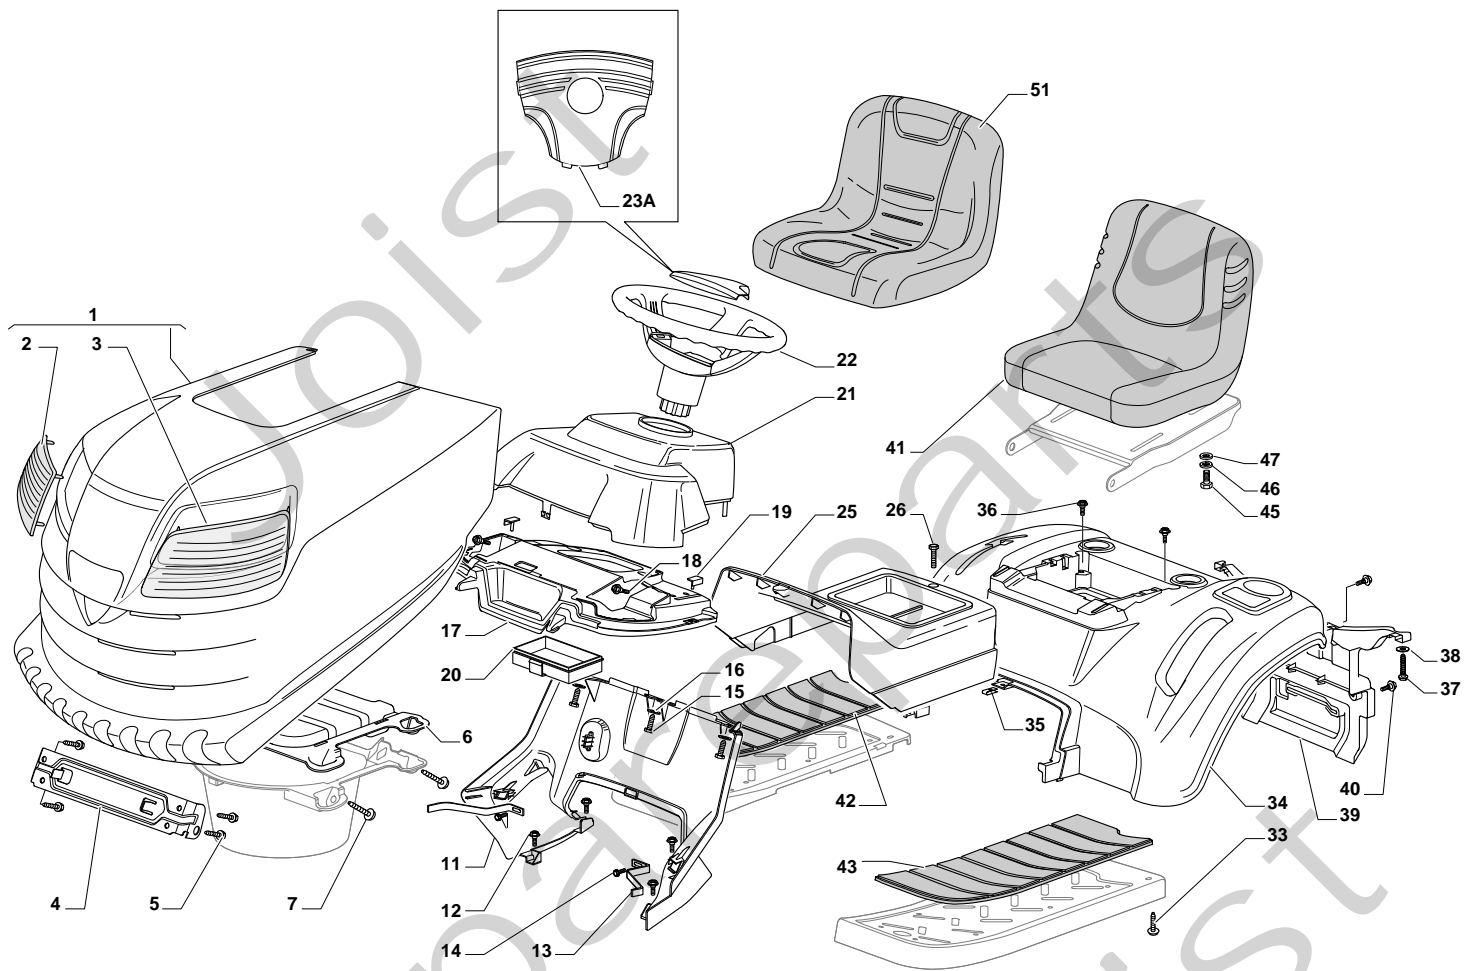

Genuine Spare Parts

**ESTATE
TORNADO**

ESTATE TORNADO - Model Year 2009

Pos. Fig.	Antal Quantity	Art No Part No	Benämning	Description	Anmärkning Notes
1	1	24487998/0	Lísníl	Cotter Pin	
2	2	25510079/0	Sprint	Pin	
3	2	12293201/0	Mutter	Nut	
4	2	12735599/0	Skruv	Screw	
5	1	325547225/0	Plåt	Right Plate	
6	1	325547227/0	Platta	Left Plate	
11	1	382785169/0	Steering Column Support	Steering Column Support	
12	4	125943009/0	Skruv	Screw	
13	1	325785331/0	Right Seat Support	Right Seat Support	
14	1	325785333/0	Left Seat Support	Left Seat Support	
15	6	125943009/0	Skruv	Screw	
16	1	382785179/0	Footboard Support	Footboard Support	
17	2	125943009/0	Skruv	Screw	
18	2	125943009/0	Skruv	Screw	
20	1	325500041/0	Right Footboard	Right Footboard	
21	1	325500043/0	Left Footboard	Left Footboard	
22	2	12735599/0	Skruv	Screw	
25	2	12293201/0	Mutter	Nut	
26	1	325820109/0	Seat Support	Seat Support	
27	2	125160048/0	Distans	Spacer	
28	2	125430263/0	Fjäder	Spring	
29	1	325060038/0	Fäste	Cam	
30	1	325820105/0	Stöd	Support	
31	2	125430264/0	Fjäder	Spring	
32	2	12521350/0	Bricka	Washer	
33	2	12691400/0	Skruv	Right Screw	
34	2	325122002/0	Styrning	Hood	
35	1	382547061/0	Mothíll	Plate	
36	2	22524970/2	Sprint	Pin	
37	1	382820151/0	Seat Support	Seat Support	
38	2	12155010/0	Mutter	Nut	
39	2	118203854/0	Tätningshylsa	Protection	
40	4	125943009/0	Skruv	Screw	