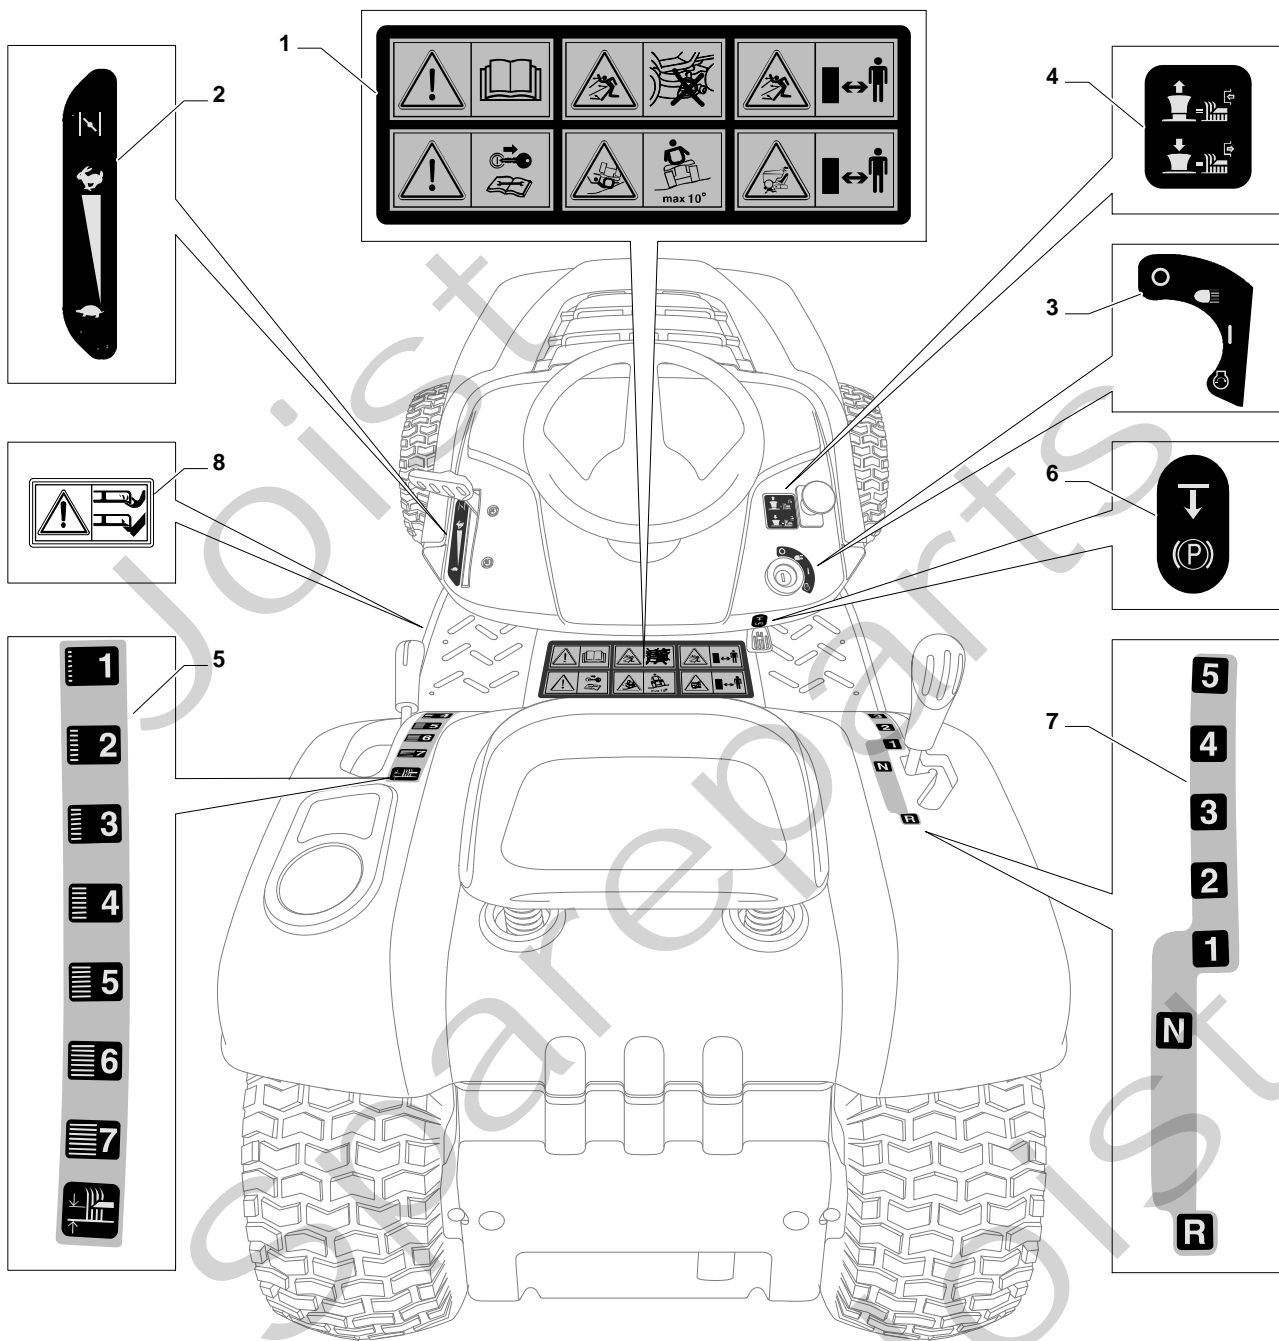

ESTATE TORNADO - Model Year 2009

Pos. Fig.	Antal Quantity	Art No Part No	Benämning	Description	Anmärkning Notes
1	1	114362365/1	Dekal	Label	
2	1	114363697/0	Dekal	Label	
3	1	114363699/0	Dekal	Label	
4	1	14361438/0	Dekal	Label	
5	1	114363701/0	Dekal	Label	
6	1	114363700/0	Dekal	Label	
7	1	114363451/0	Dekal	Label	
8	1	114356699/1	Dekal	Label