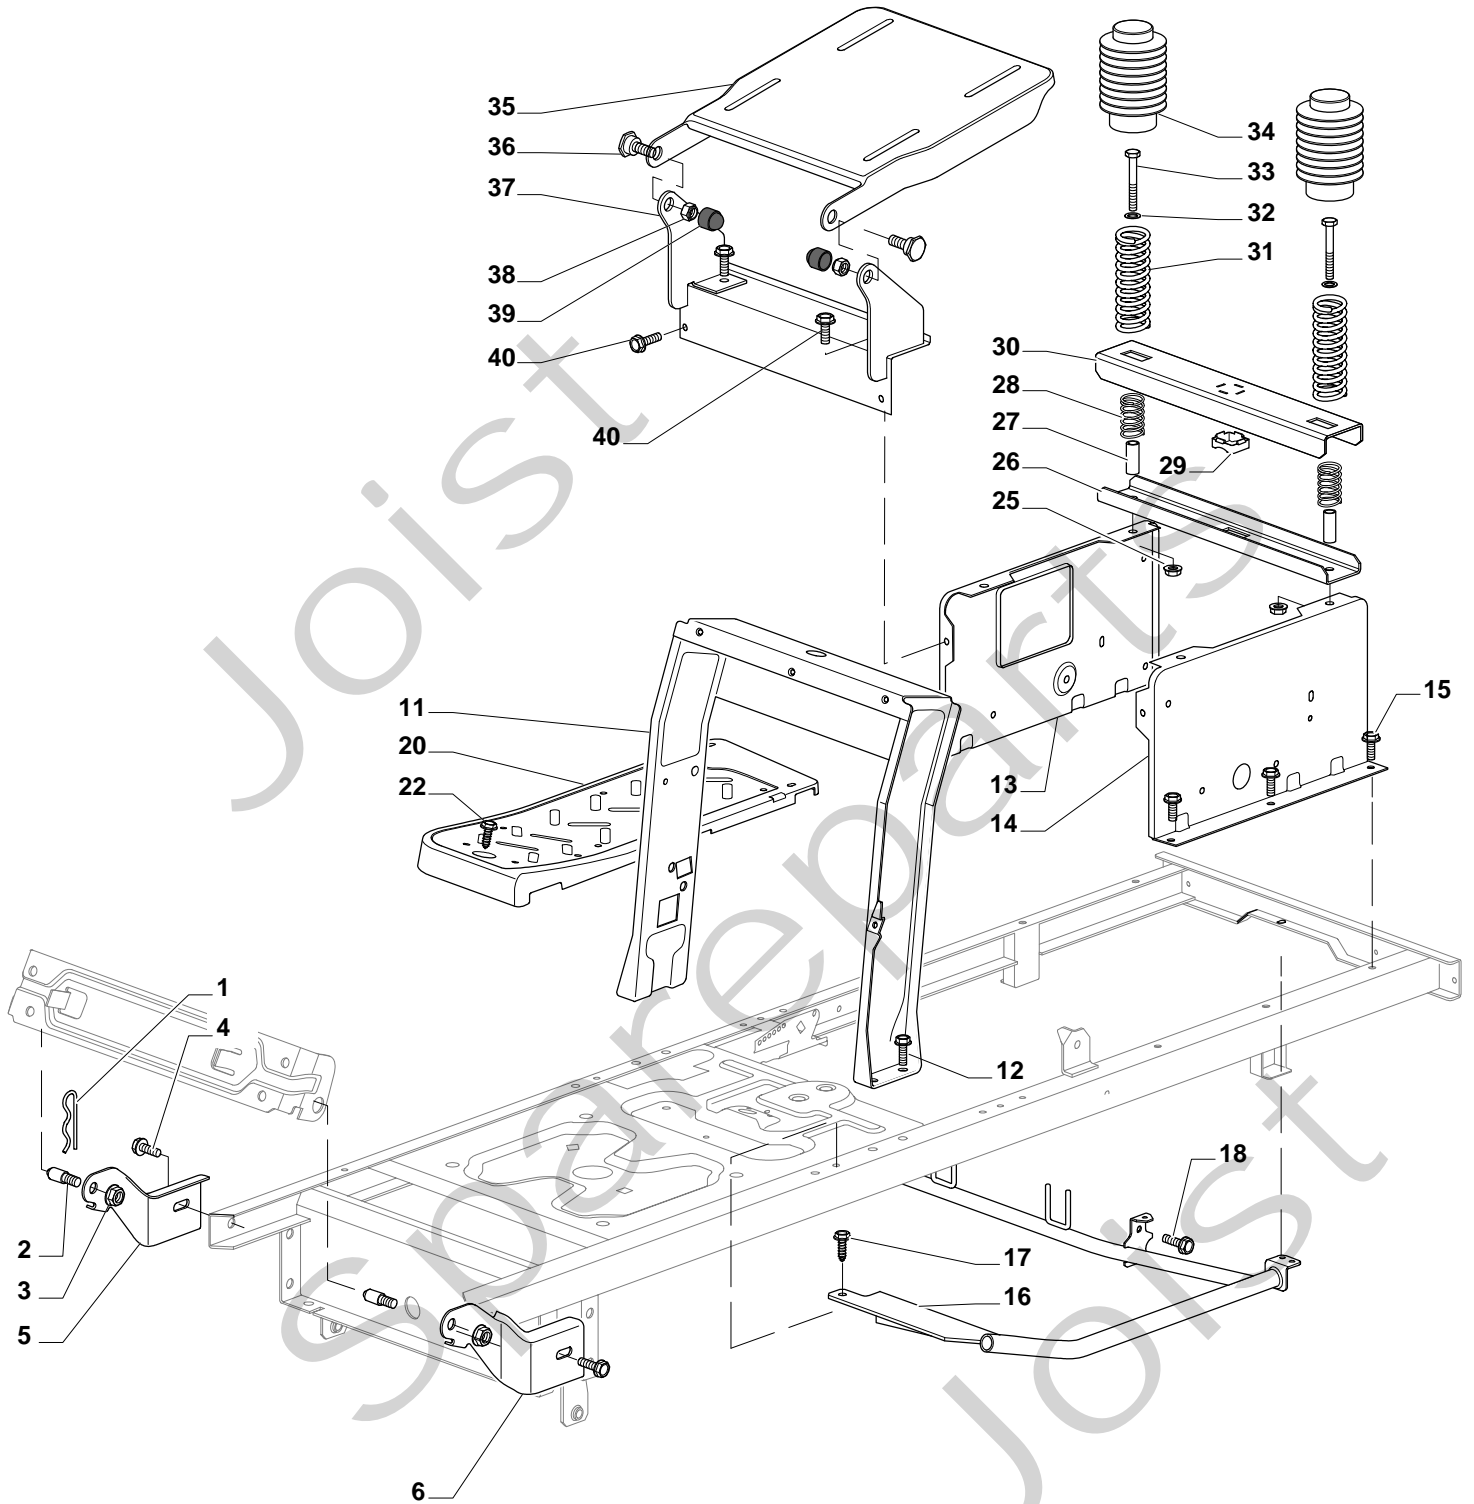

Genuine Spare Parts

**ESTATE
TORNADO**

ESTATE TORNADO - Model Year 2009

Pos. Fig.	Antal Quantity	Art No Part No	Benämning	Description	Anmärkning Notes
1	1	24487998/0	Lísníl	Cotter Pin	
2	2	25510079/0	Sprint	Pin	
3	2	12293201/0	Mutter	Nut	
4	2	12735599/0	Skruv	Screw	
5	1	325547225/0	Plåt	Right Plate	
6	1	325547227/0	Platta	Left Plate	
11	1	382785169/0	Steering Column Support	Steering Column Support	
12	4	125943009/0	Skruv	Screw	
13	1	325785331/0	Right Seat Support	Right Seat Support	
14	1	325785333/0	Left Seat Support	Left Seat Support	
15	6	125943009/0	Skruv	Screw	
16	1	382785179/0	Footboard Support	Footboard Support	
17	2	125943009/0	Skruv	Screw	
18	2	125943009/0	Skruv	Screw	
20	1	325500041/0	Right Footboard	Right Footboard	
21	1	325500043/0	Left Footboard	Left Footboard	
22	2	12735599/0	Skruv	Screw	
25	2	12293201/0	Mutter	Nut	
26	1	325820109/0	Seat Support	Seat Support	
27	2	125160048/0	Distans	Spacer	
28	2	125430263/0	Fjäder	Spring	
29	1	325060038/0	Fäste	Cam	
30	1	325820105/0	Stöd	Support	
31	2	125430264/0	Fjäder	Spring	
32	2	12521350/0	Bricka	Washer	
33	2	12691400/0	Skruv	Right Screw	
34	2	325122002/0	Styrning	Hood	
35	1	382547061/0	Mothíll	Plate	
36	2	22524970/2	Sprint	Pin	
37	1	382820151/0	Seat Support	Seat Support	
38	2	12155010/0	Mutter	Nut	
39	2	118203854/0	Tätningshylsa	Protection	
40	4	125943009/0	Skruv	Screw	