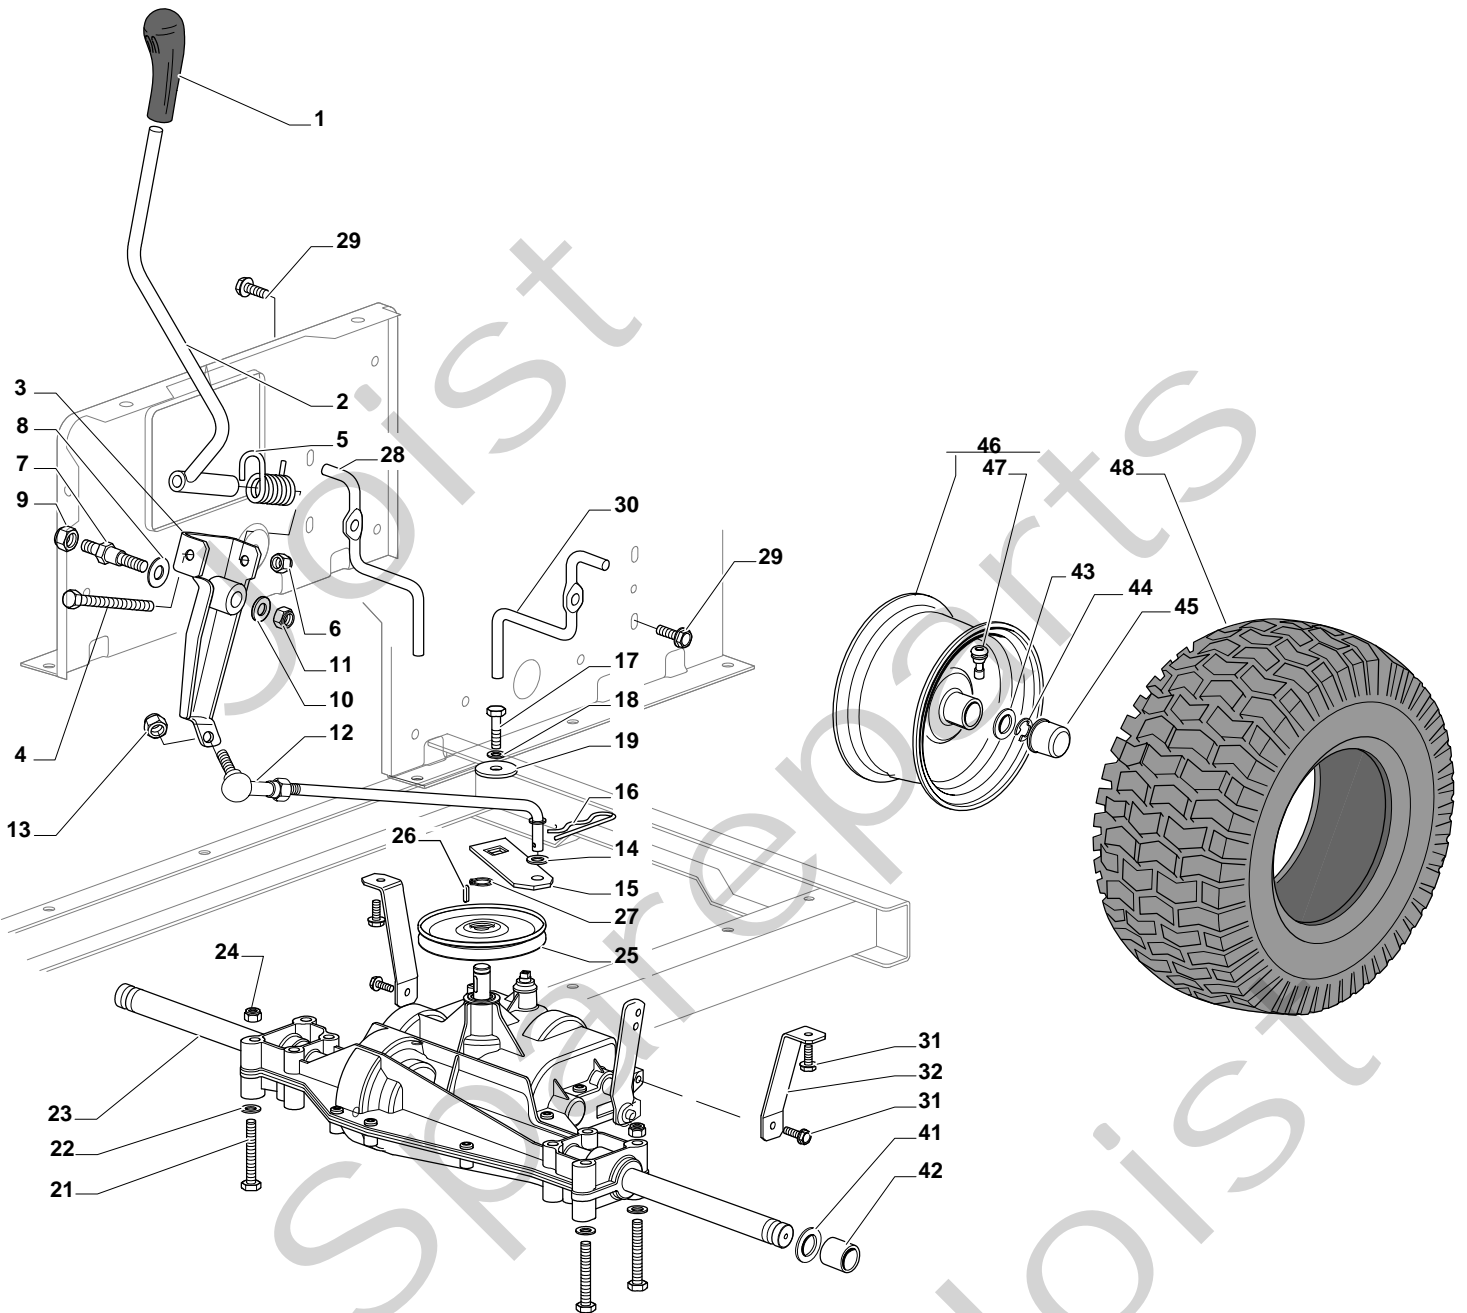

ESTATE TORNADO - Model Year 2009

Pos. Fig.	Antal Quantity	Art No Part No	Benämning	Description	Anmärkning Notes
1	1	325394532/0	Knopp	Knob	
2	1	382318233/0	Arm	Lever	
3	1	382774259/0	Fäste	Clamp	
4	1	12692050/0	Skruv	Screw	
5	1	25430226/0	Fjäder	Spring	
6	1	12155000/0	Mutter	Nut	
7	1	25510035/0	Sprint	Pin	
8	1	22672151/0	Bricka	Washer	
9	1	12293201/0	Mutter	Nut	
10	1	12523060/0	Bricka	Washer	
11	1	12155010/0	Mutter	Nut	
12	1	382000567/0	Länk	Rod	
13	1	12293201/0	Mutter	Nut	
14	1	12521340/0	Bricka	Washer	
15	1	325318235/0	Arm	Lever	
16	1	12141418/0	Låsnål	Cotter Pin	
17	1	12735520/0	Skruv	Screw	
18	1	12540040/0	Bricka	Washer	
19	1	22680009/0	Bricka	Washer	
21	4	12691600/0	Skruv	Screw	
22	4	12521350/0	Bricka	Washer	
23	1	18400912/0	Rear Axle Dana 4360-211	Rear Axle Dana 4360-211	
24	4	12155000/0	Mutter	Nut	
25	1	82601509/0	Remskiva	Pulley	
26	1	12139430/0	Kil	Key	
27	1	12608950/0	Låsring	Snap Ring	
28	1	125270329/0	Remstyrning	Belt Guide	
29	2	12735599/0	Skruv	Screw	
30	1	125270330/0	Remstyrning	Belt Guide	
31	4	125493009/0	Skruv	Screw	
32	2	325785315/0	Stöd	Support	
41	2	25670005/1	Bricka	Washer	
42	2	125160055/0	Distans	Spacer	
43	6	25670005/1	Bricka	Washer	
44	2	12001010/0	Låsring	Snap Ring	
45	2	322110233/0	Navkapsel	Hub Cover	
46	2	382000597/0	Rimm	Rimm	
47	2	25950000/0	Ventil	Valve	
48	2	125590015/0	Shoe Kenda	Shoe Kenda