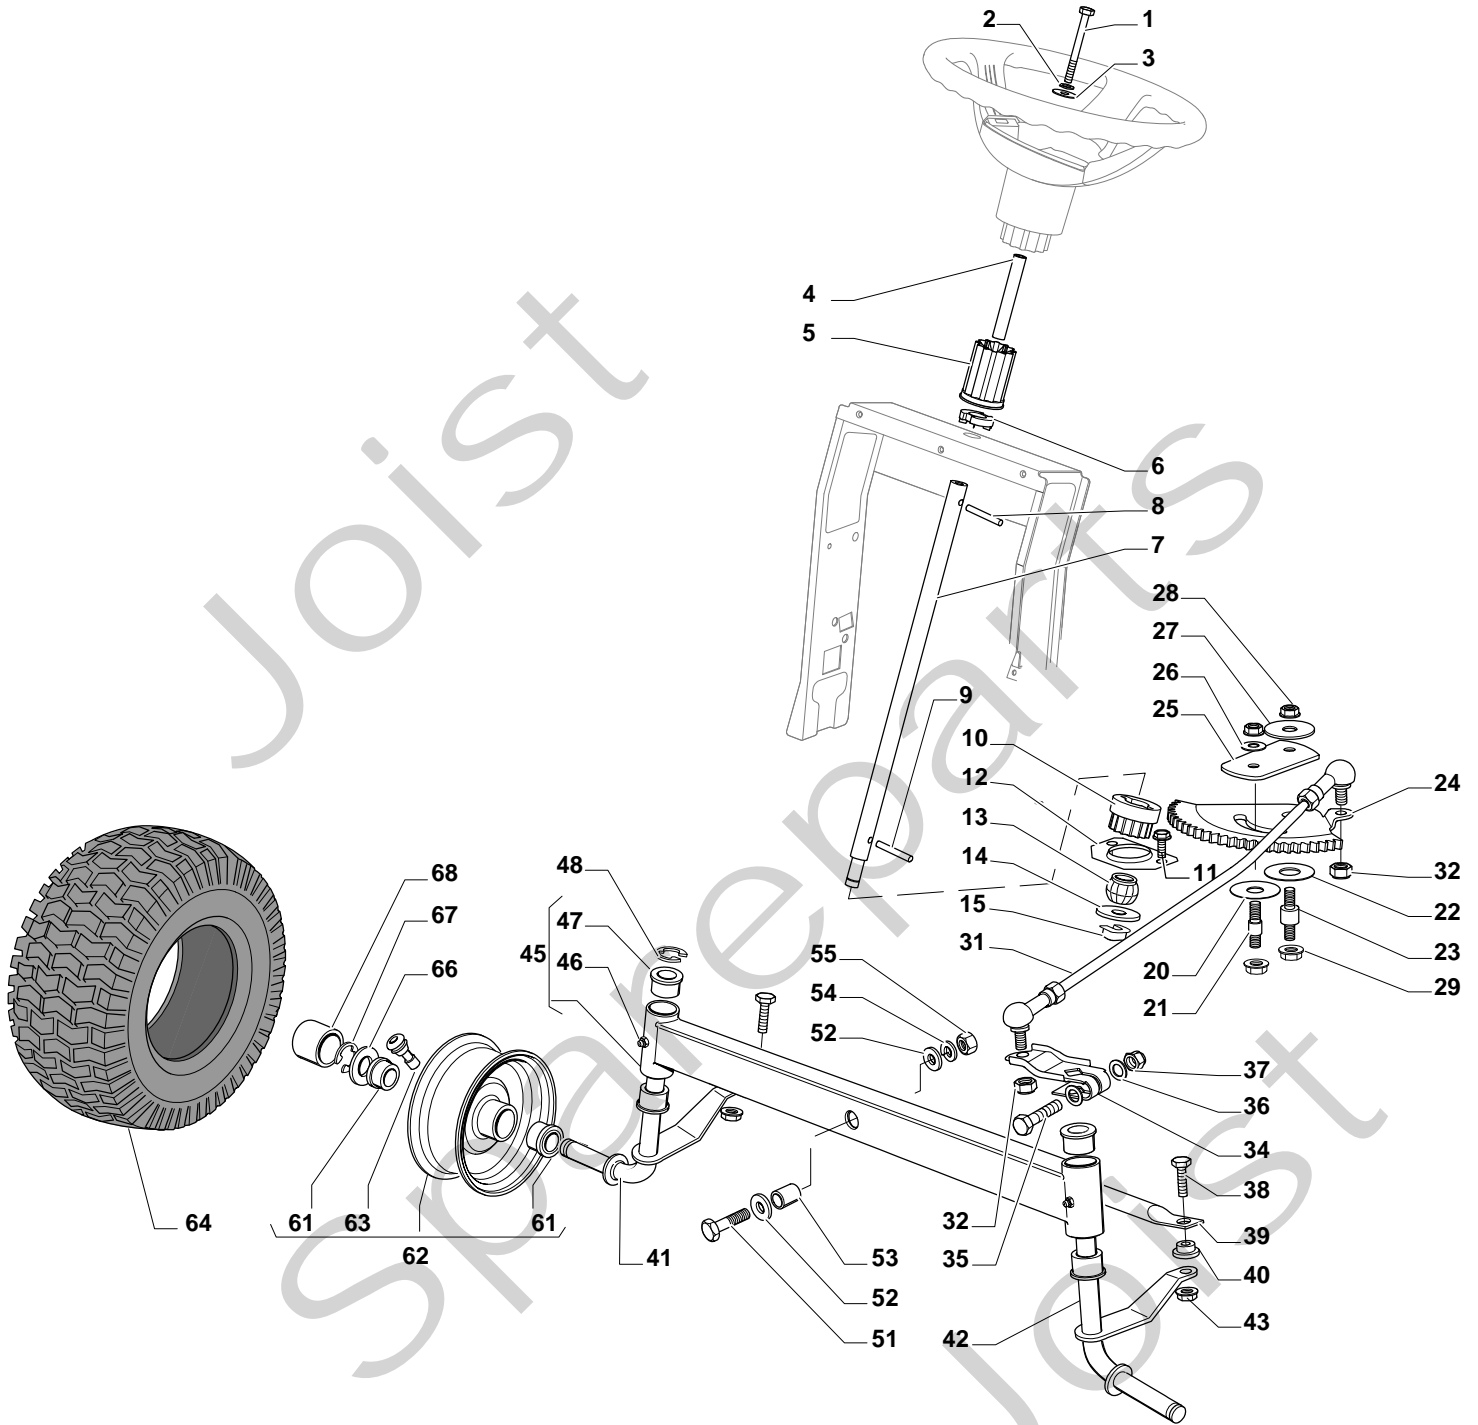

ESTATE TORNADO - Model Year 2009

Pos. Fig.	Antal Quantity	Art No Part No	Benämning	Description	Anmärkning Notes
1	1	12692050/0	Skruv	Screw	
2	1	12540260/0	Bricka	Grower	
3	1	12523070/0	Bricka	Washer	
4	1	125160047/0	Distans	Spacer	
5	1	325785318/0	Stöd	Support	
6	1	325038008/0	Bussning	Bush	
7	1	125520007/0	Steering Column	Steering Column	
8	1	112620300/0	Stift	Pin	
9	1	12622650/0	Stift	Pin	
10	1	125570003/0	Drev	Pinion	
11	2	27943051/0	Skruv	Screw	
12	1	25785213/0	Stöd	Support	
13	1	25743000/0	Ledkläpa, vä+hö	Joint	
14	1	12521370/0	Bricka	Washer	
15	1	12436030/0	Platta	Plate	
20	1	22672151/0	Bricka	Washer	
21	1	125510104/0	Sprint	Pin	
22	1	125670023/0	Bricka	Washer	
23	1	125510109/0	Sprint	Pin	
24	1	325735519/0	Sector	Steering Shaft	
25	1	325547233/0	Mothäll	Plate	
26	1	12369500/0	Bricka	Washer	
27	1	22160400/0	Bricka	Elastic Washer	
28	2	12155010/0	Mutter	Nut	
29	2	12293201/0	Mutter	Nut	
31	1	382000566/0	Stång	Steering Rod	
32	2	12156602/0	Mutter	Nut	
34	1	325318243/0	Arm	Lever	
35	1	12692390/0	Skruv	Screw	
36	2	12521360/0	Bricka	Washer	
37	1	12156602/0	Mutter	Nut	
38	2	125510103/0	Sprint	Pin	
39	1	325840029/0	Gasreglagelänk	Tie Rod	
40	2	325038007/0	Bussning	Bush	
41	1	382230373/0	"Right Stub Axle 15""	"Right Stub Axle 15""	
42	1	382230375/0	"Left Stub Axle 15""	"Left Stub Axle 15""	
43	2	12155000/0	Mutter	Nut	
45	1	382034030/0	Equalizer With Bush And Lubricator	Equalizer With Bush And Lubricator	
46	2	12379511/0	Smörjnippl	Grease Dispenser	
47	4	25034002/1	Bussning	Brass	
48	1	12001010/0	Låsring	Snap Ring	
51	1	12692695/0	Skruv	Screw	
52	2	12523100/0	Bricka	Washer	
53	1	25160016/0	Distans	Spacer	
54	1	12587100/0	Grower	Grower	
55	1	12295300/0	Mutter	Nut	
61	4	25122200/2	Lager	Bearing	
62	2	182000598/0	Rimm	Rimm	
63	2	25950000/0	Ventil	Valve	
64	2	127590066/0	Tire 15"	Tire 15"	
66	2	25670005/1	Bricka	Washer	
67	2	12001010/0	Låsring	Snap Ring	
68	2	322110233/0	Navkapsel	Hub Cover