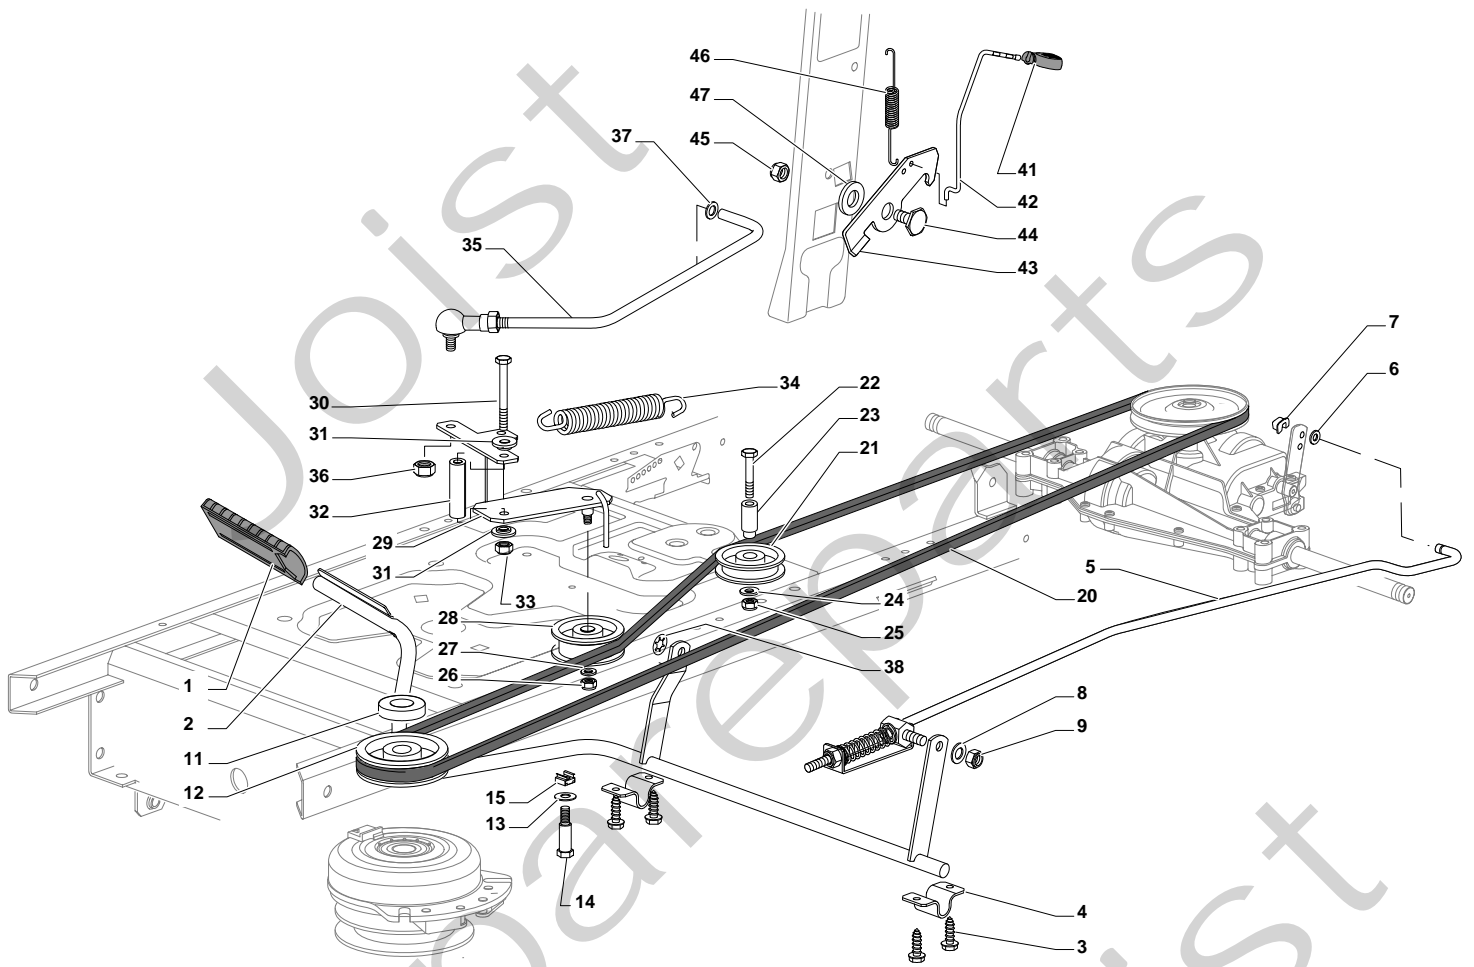

ESTATE TORNADO - Model Year 2009

Pos. Fig.	Antal Quantity	Art No Part No	Benämning	Description	Anmärkning Notes
1	1	325110391/0	Clamp Cover	Clamp Cover	
2	1	382500033/0	Pedal	Pedal	
3	4	12735599/0	Skruv	Screw	
4	2	325547231/0	Mothäll	Plate	
5	1	382000568/0	Länk	Rod	
6	1	12521350/0	Bricka	Washer	
7	1	12436050/0	Låsplatta	Plate	
8	1	25670011/0	Bricka	Washer	
9	1	12155000/0	Mutter	Nut	
11	1	25160021/0	Distans	Spacer	
12	1	25601567/0	Remskiva	Pulley	
13	2	12524010/0	Bricka	Washer	
14	2	25580018/0	Remstyrning	Belt Guide	
15	2	12360425/0	Mutter	Nut	
20	1	135062013/0	Drivrem	Belt	
21	1	25601555/0	Remskiva	Pulley	
22	1	12691400/0	Skruv	Right Screw	
23	1	125160051/0	Distans	Spacer	
24	1	12523060/0	Bricka	Washer	
25	1	12155000/0	Mutter	Nut	
26	1	12155000/0	Mutter	Nut	
27	1	12523060/0	Bricka	Washer	
28	1	25601554/0	Remskiva	Pulley	
29	1	382318235/0	Arm	Lever	
30	1	12691600/0	Skruv	Screw	
31	2	25038002/1	Bussning	Bush	
32	1	25160027/0	Distans	Spacer	
33	1	12155000/0	Mutter	Nut	
34	1	125430262/0	Fjäder	Spring	
35	1	382820016/0	Tie Rod Ass.Y	Tie Rod Ass.Y	
36	1	12293201/0	Mutter	Nut	
37	1	12521350/0	Bricka	Washer	
38	1	12604899/0	Låsbricka	Crown Fastener	
41	1	325394534/0	Knopp	Knob	
42	1	125033083/0	Stång	Rod	
43	1	325253011/0	Hake	Hook	
44	1	22524970/2	Sprint	Pin	
45	1	12155000/0	Mutter	Nut	
46	1	25430213/0	Fjäder	Spring	
47	1	12523060/0	Bricka	Washer