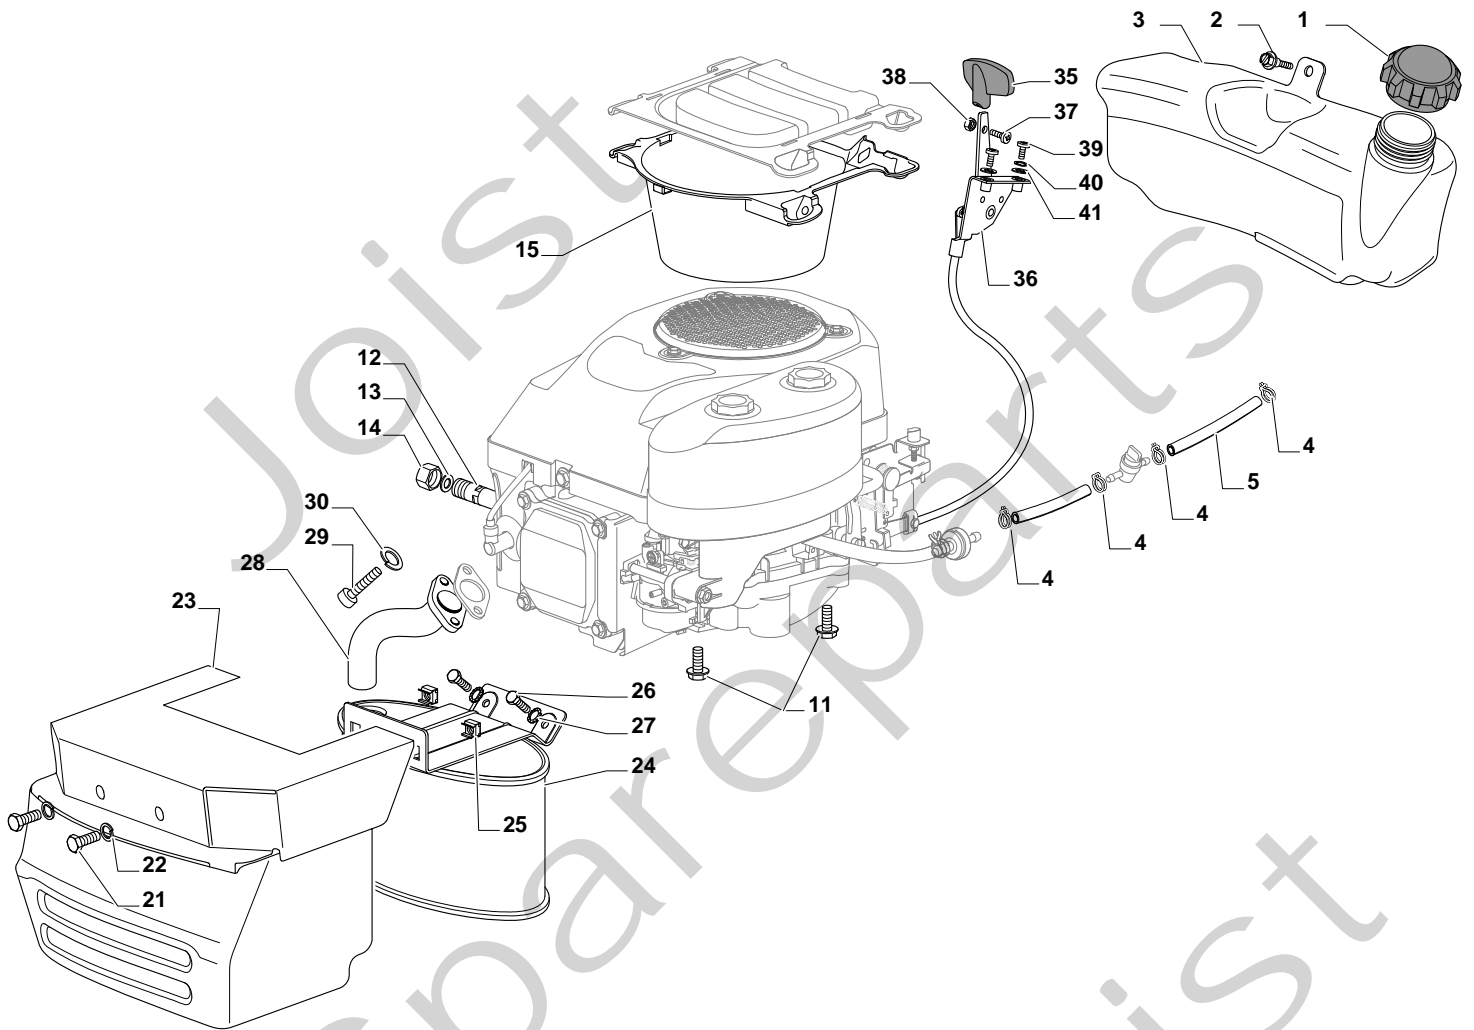

ESTATE TORNADO - Model Year 2009

Pos. Fig.	Antal Quantity	Art No Part No	Benämning	Description	Anmärkning Notes
1	1	25795001/1	Lock	Cap	
2	4	125943006/0	Skruv	Screw	
3	1	325735126/0	Tank	Tank	
4	4	18375051/1	Slangklämma	Fair Led	
5	1	25869057/0	Vevstake	Connecting Tube (1000 Mm)	
11	4	112735108/1	Skruv	Screw	
12	1	27598060/0	Oil Discharge Extension	Oil Discharge Extension	
13	1	18401001/1	Tätningring	Oil Seal	
14	1	18737849/0	Lock	Oil Cap	
15	1	325108044/0	Inmatningstratt	Conveyor	
21	2	12792611/0	Skruv	Screw	
22	2	12540260/0	Bricka	Grower	
23	1	382598045/0	Ljuddämparskydd	Muffler Protection	
24	1	82750004/0	Ljuddämpare	Muffler	
25	2	12360425/0	Mutter	Nut	
26	2	12792611/0	Skruv	Screw	
27	2	12540260/0	Bricka	Grower	
28	1	118738231/1	Avgasrör	Exhaust Connecting Tube	
29	2	12737450/0	Skruv	Screw	
30	2	12540260/0	Bricka	Grower	
35	1	325394531/0	Knopp	Knob	
36	1	182000215/0	Gasreglage	Accelerator	
37	1	112726389/0	Skruv	Screw	
38	1	12290800/0	Mutter	Nut	
39	2	112726389/0	Skruv	Screw	
40	2	12540020/0	Bricka	Washer	
41	2	12521310/0	Bricka	Washer